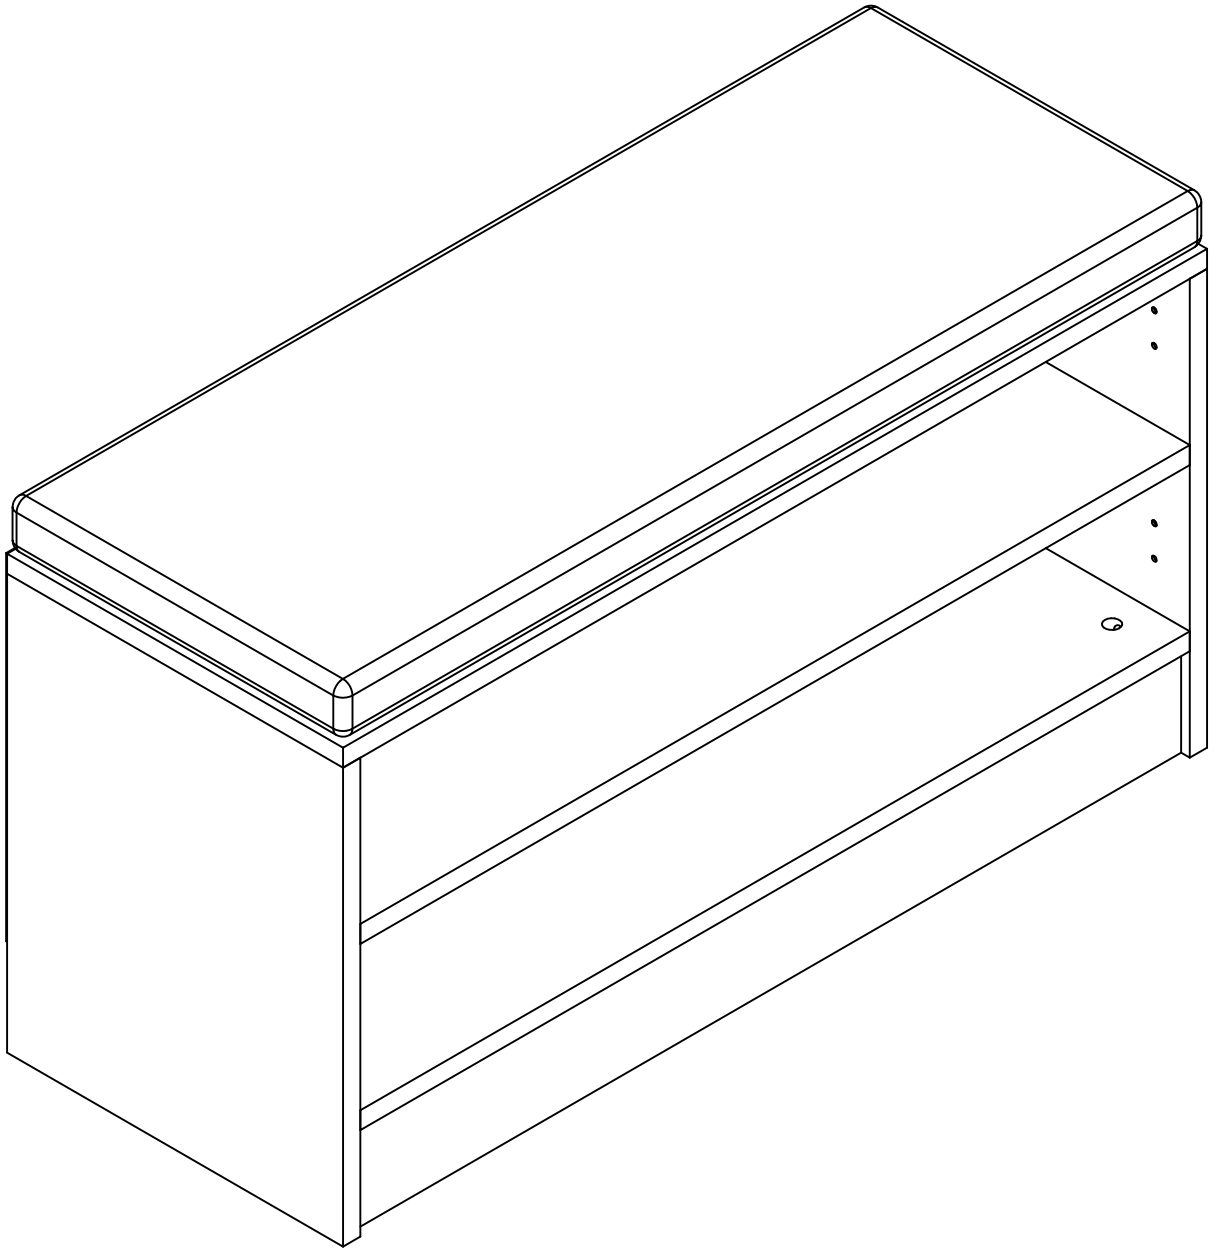

KALE

AYAKKABILIK