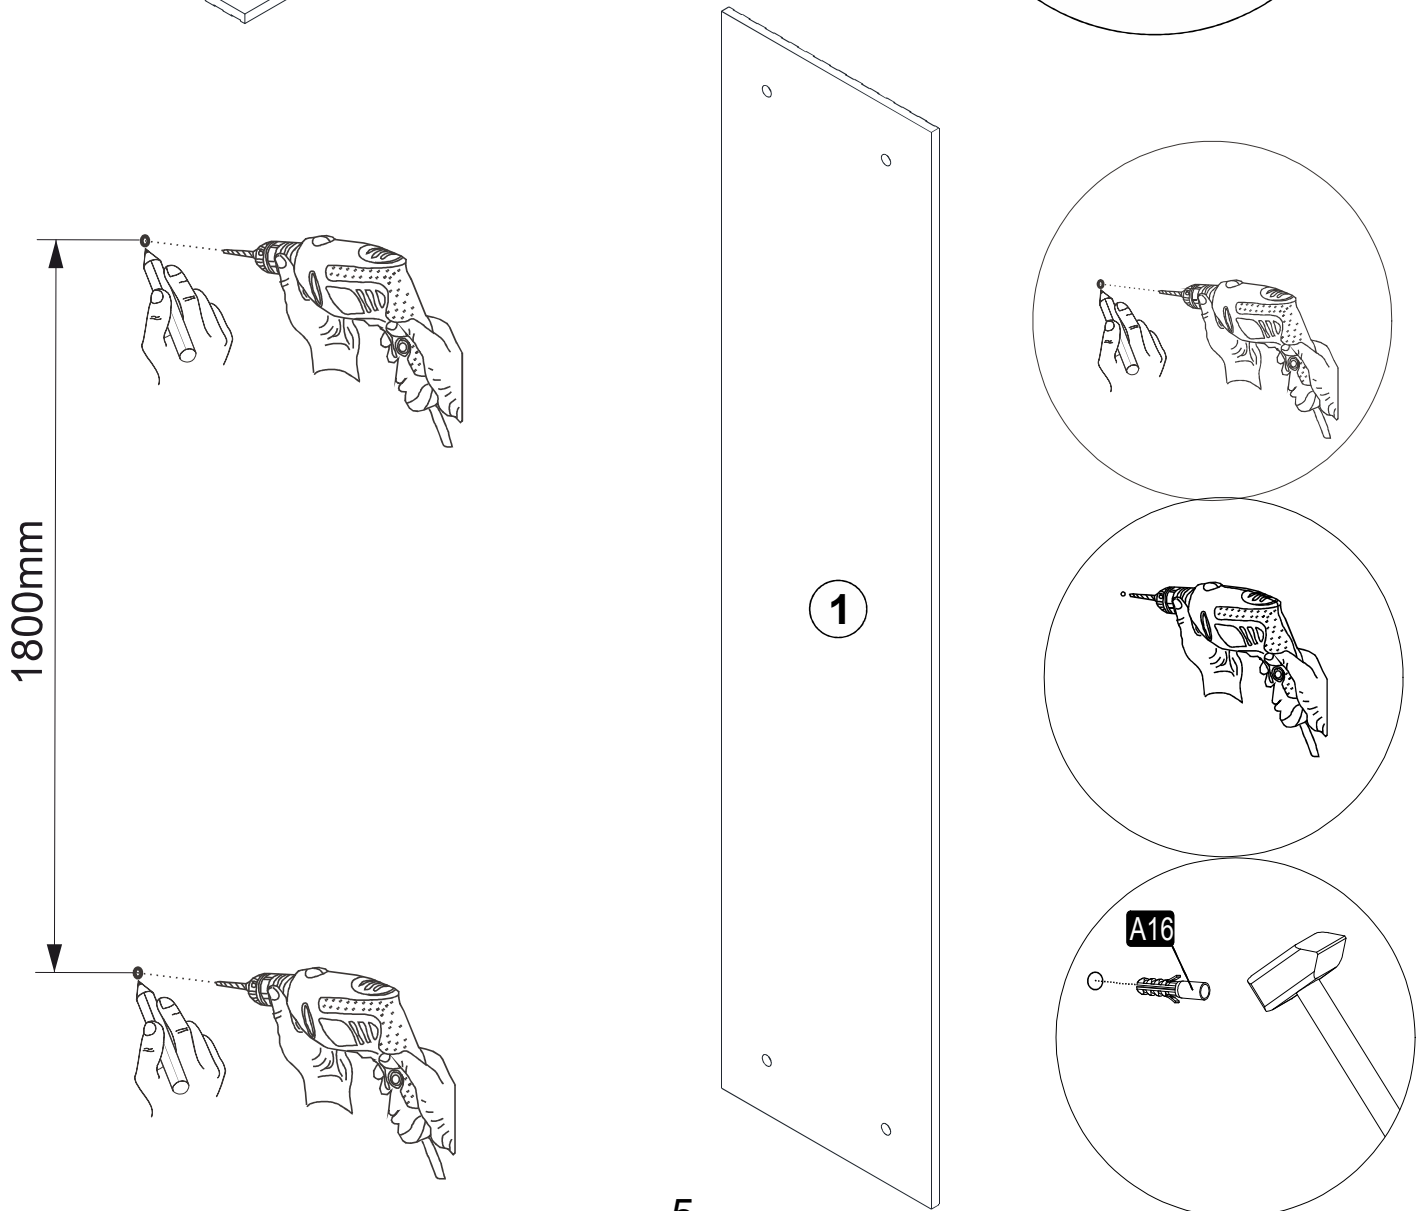

ACCESSORY LIST

DEKOR PANEL

V21 DVR ASK PLSTK  20mm 8x	A17 YHB VD  4x50 8x	A16 DB 8mm  NORD TECH 8x		

GENERAL VIEW

.01	2	2000	450	18
-----	---	------	-----	----

1

2

3