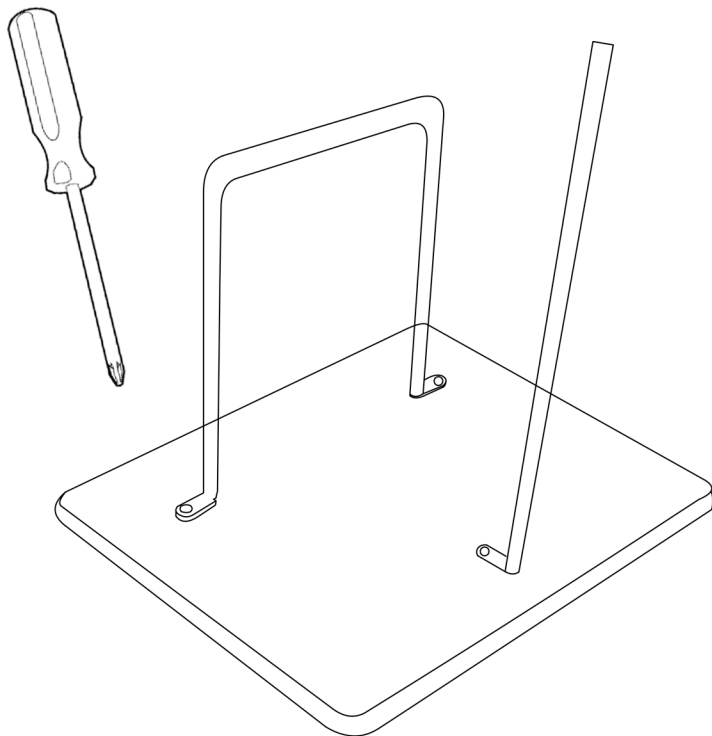

Place the metal leg into the pre-drilled holes on top of the sofa. Then, use screwdriver to drill screws.

MONTAJ / ASSEMBLY

Once you placed the legs , turn the Infinity Divano upside-down. Place the side arms and back cushions into the holes on top of the sofa.

TABLE ASSEMBLE

You can locate the table any desired place. U shaped part goes into the holes.

Turn table upside-down.

Find pre-marked area for screws then use

screwdriver to drill the screws. **AVSULUM SONU / END OF THE ASSEMBLY**