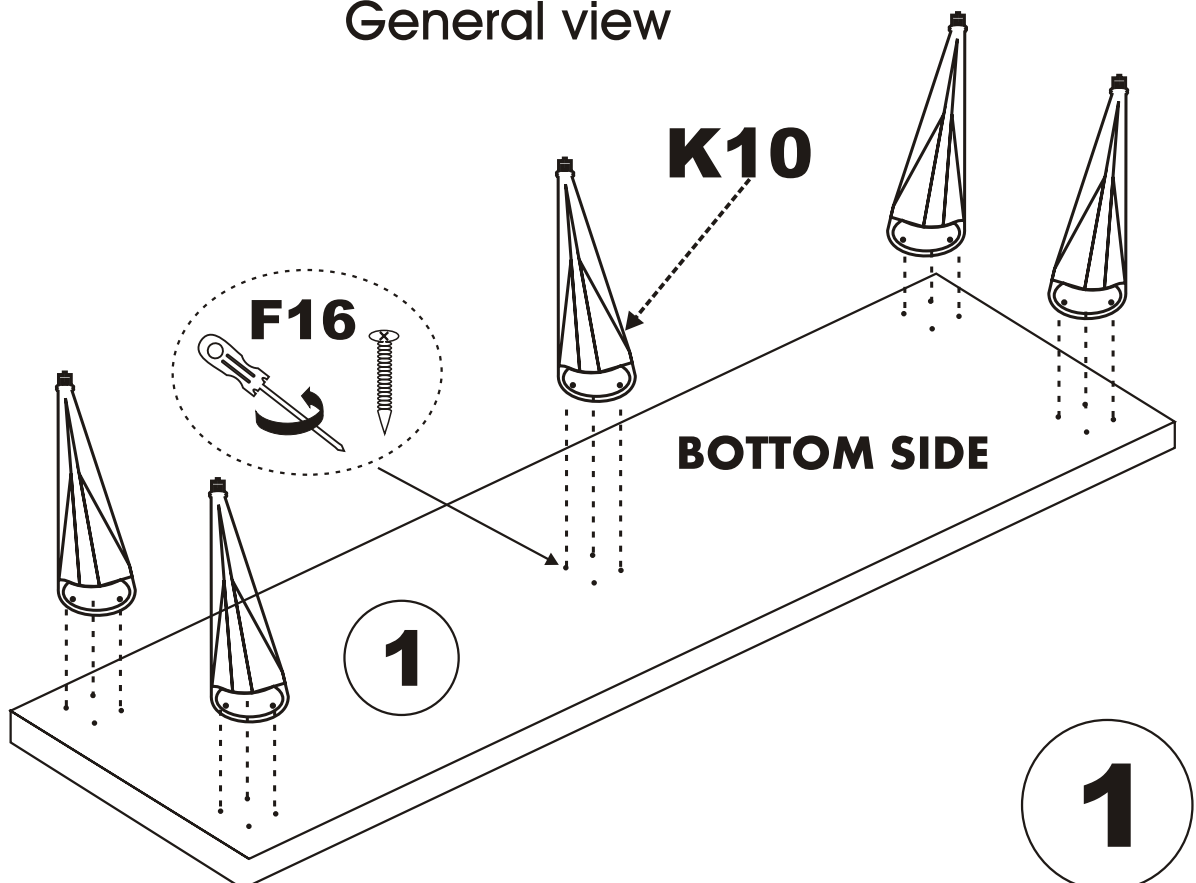

LIDYA . TV

Assembly Manual

Kalune Design
Furniture

ATTENTION !!

Minifix is the main connection material used in Decortile products ,
Before starting assembly , Please check the drawings below

Accessory List

K10  5X	A1 Minifix  16X	A2 Minifix  16X	K05  3X
	A3  16X	N20 3,5X18  25X	K03  3X
F16  20X	M18  25X	F21  6X	F22  6X

General view

Settings of hinge

Settings of hinge

Settings of hinge

A - To connect the hinge to door
 B - to arrange the door

Arrows to show the directions for arrangement of doors.

6

7