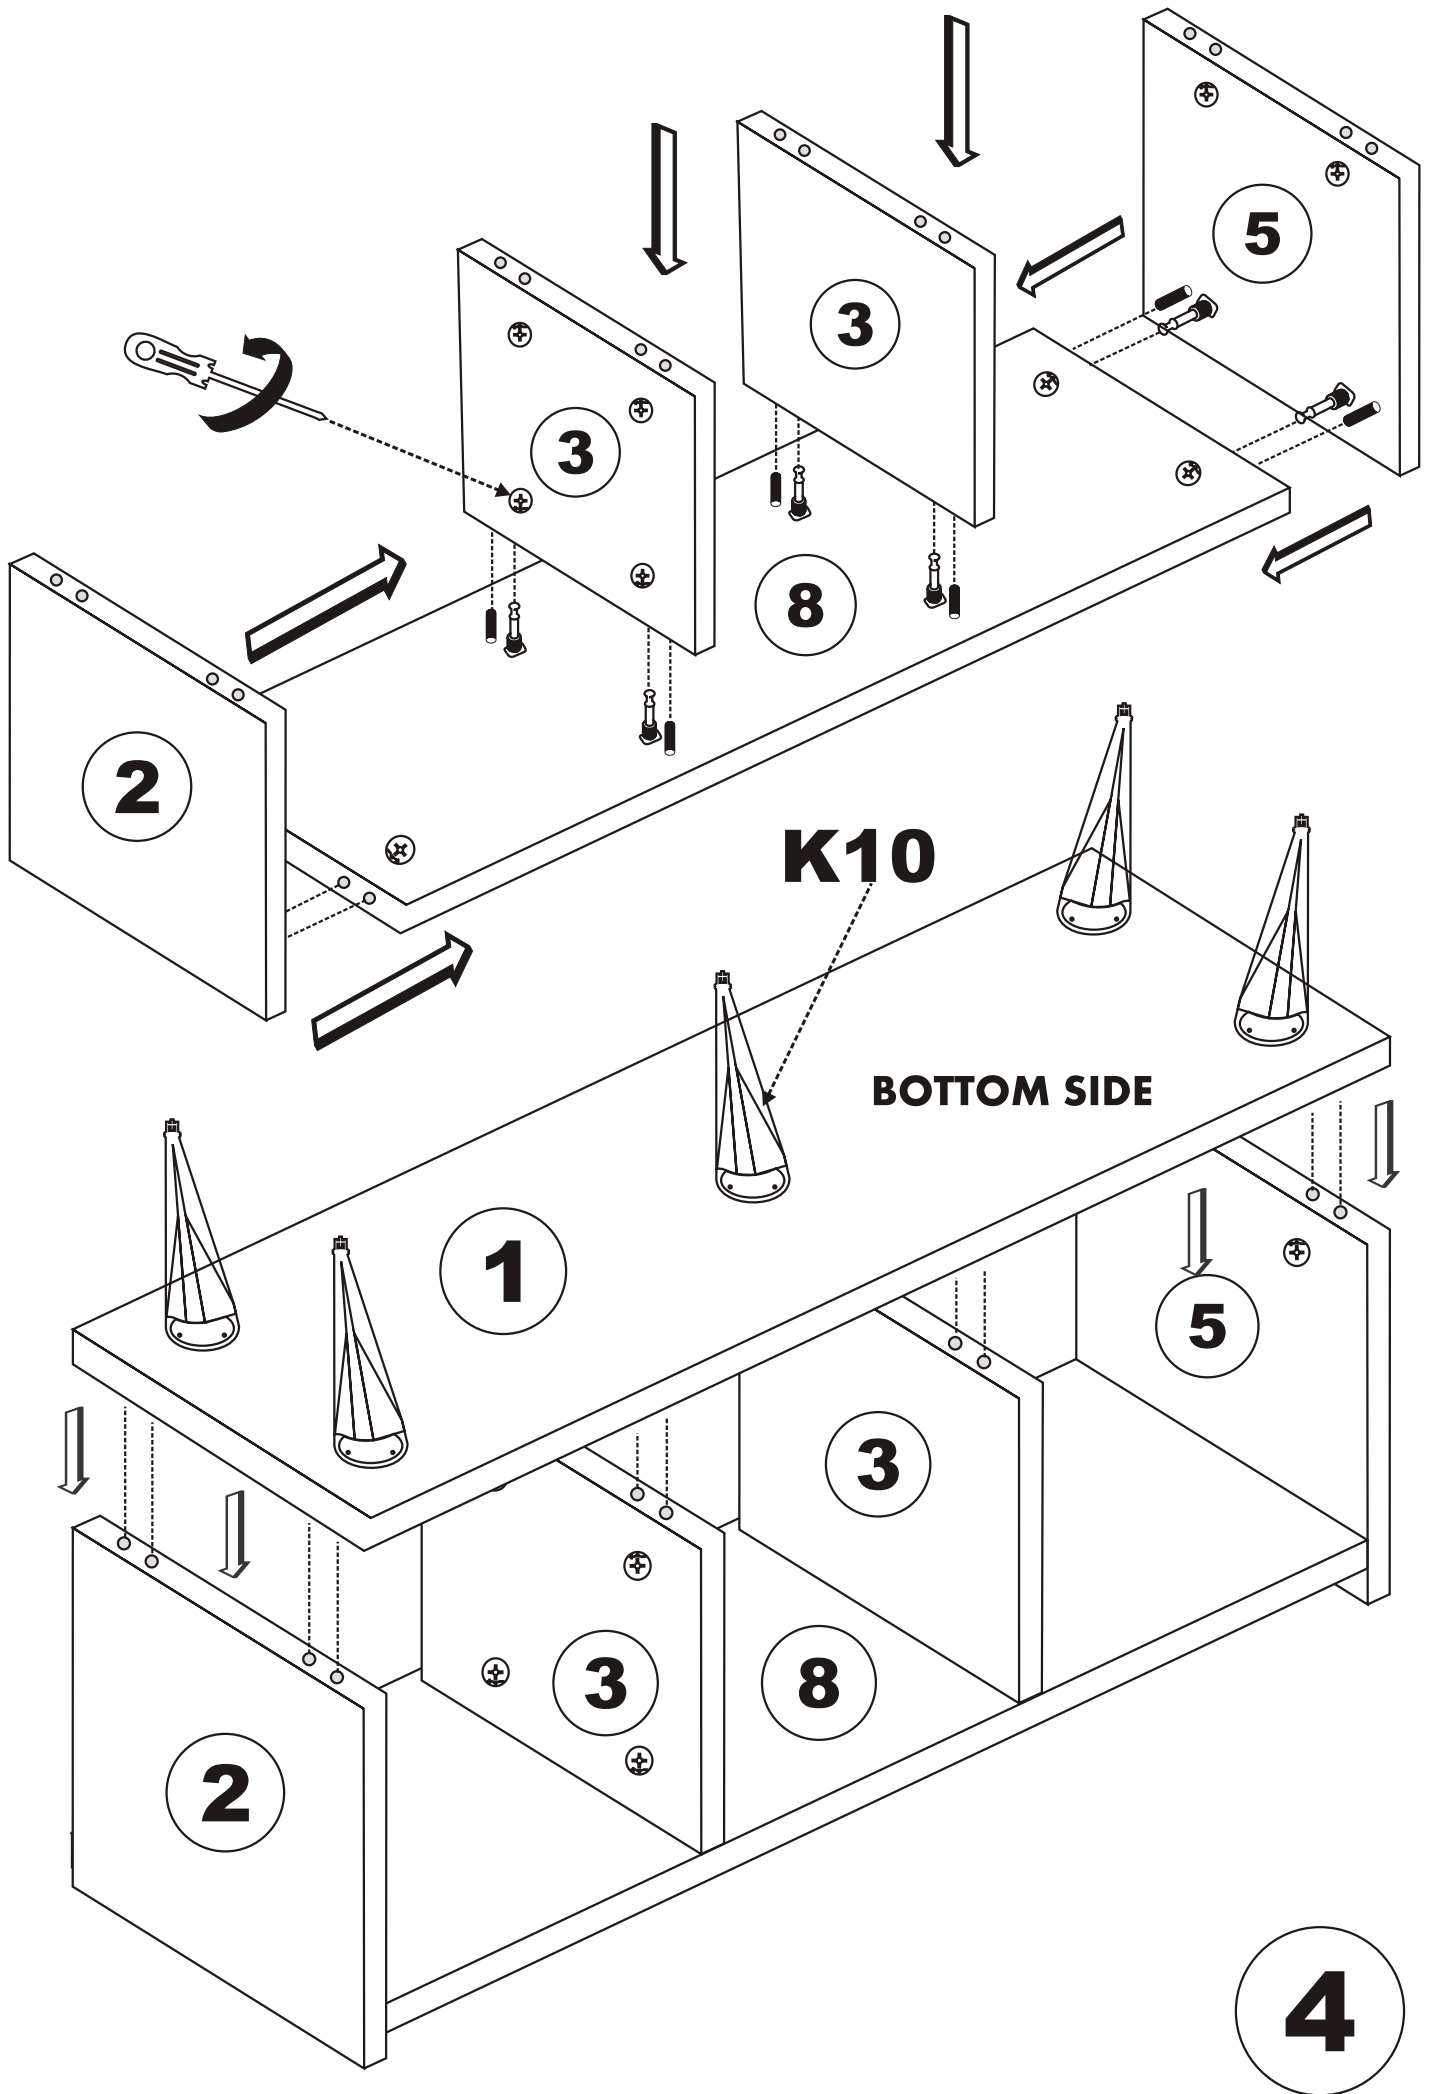

LIDYA . TV

Assembly Manual

Kalune Design
Furniture

ATTENTION !!

Minifix is the main connection material used in Decortile products ,
Before starting assembly , Please check the drawings below

Accessory List

K10  5X	A1 Minifix  16X	A2 Minifix  16X	K05  3X
	A3  16X	N20 3,5X18  25X	K03  3X
F16  20X	M18  25X	F21  6X	F22  6X

General view

Settings of hinge

Settings of hinge

Settings of hinge

A - To connect the hinge to door
 B - to arrange the door

Arrows to show the directions for arrangement of doors.

6

7