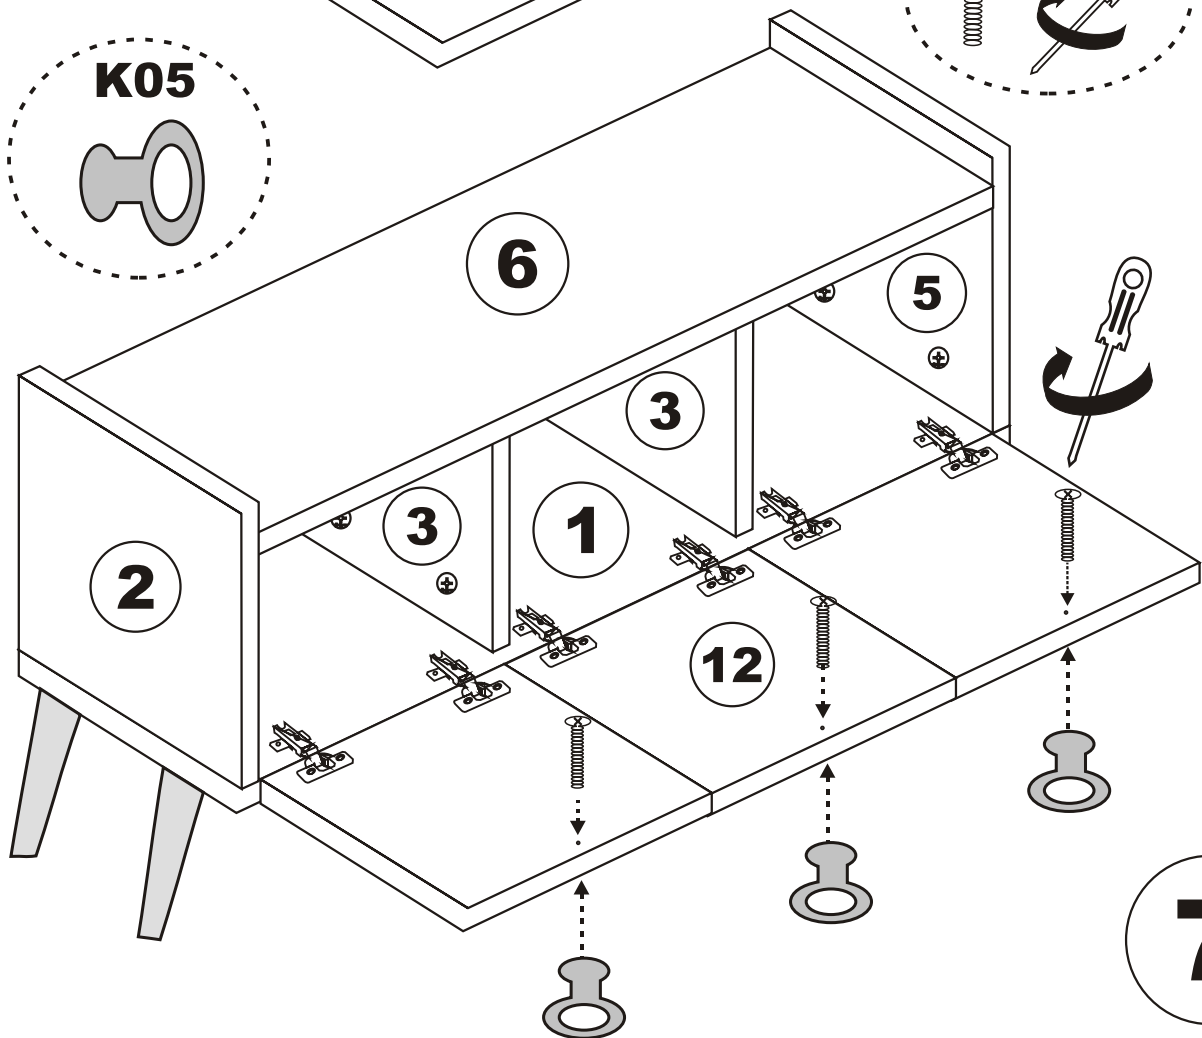

LIDYA . TV

Assembly Manual

Kalune Design
Furniture

ATTENTION !!

Minifix is the main connection material used in Decortile products ,
Before starting assembly , Please check the drawings below

Accessory List

K10  5X	A1 Minifix  16X	A2 Minifix  16X	K05  3X
	A3  16X	N20 3,5X18  25X	K03  3X
F16  20X	M18  25X	F21  6X	F22  6X

General view

Settings of hinge

Settings of hinge

Settings of hinge

A - To connect the hinge to door
 B - to arrange the door

Arrows to show the directions for arrangement of doors.

6

7