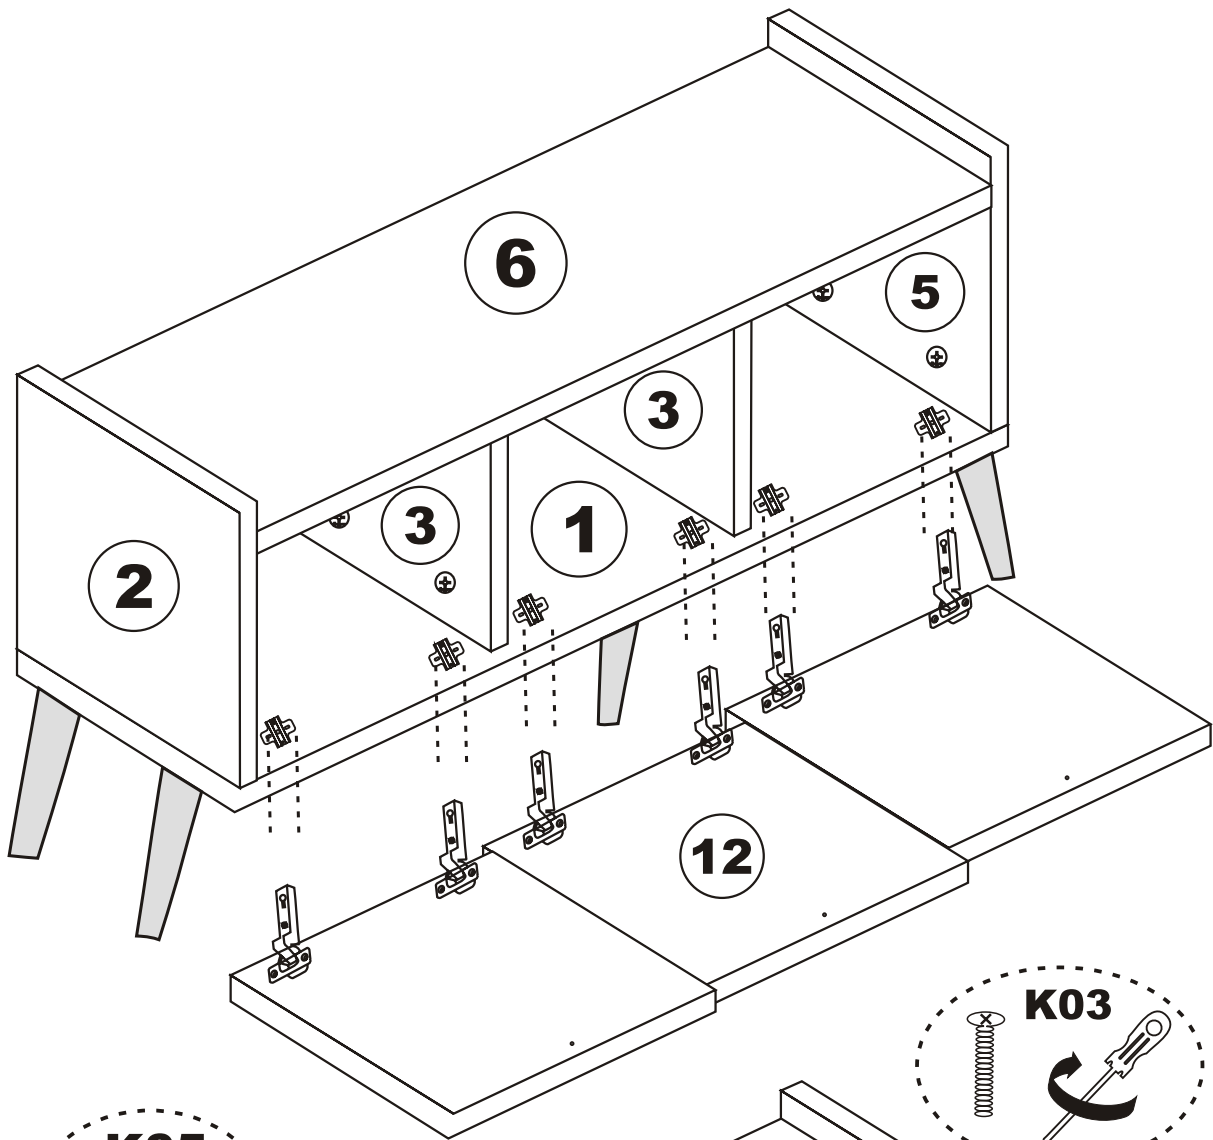

LIDYA . TV

Assembly Manual

Kalune Design
Furniture

ATTENTION !!

Minifix is the main connection material used in Decortile products ,
Before starting assembly , Please check the drawings below

Accessory List

K10  5X	A1 Minifix  16X	A2 Minifix  16X	K05  3X
	A3  16X	N20 3,5X18  25X	K03  3X
F16  20X	M18  25X	F21  6X	F22  6X

General view

Settings of hinge

Settings of hinge

Settings of hinge

A - To connect the hinge to door
 B - to arrange the door

Arrows to show the directions for arrangement of doors.

6

7