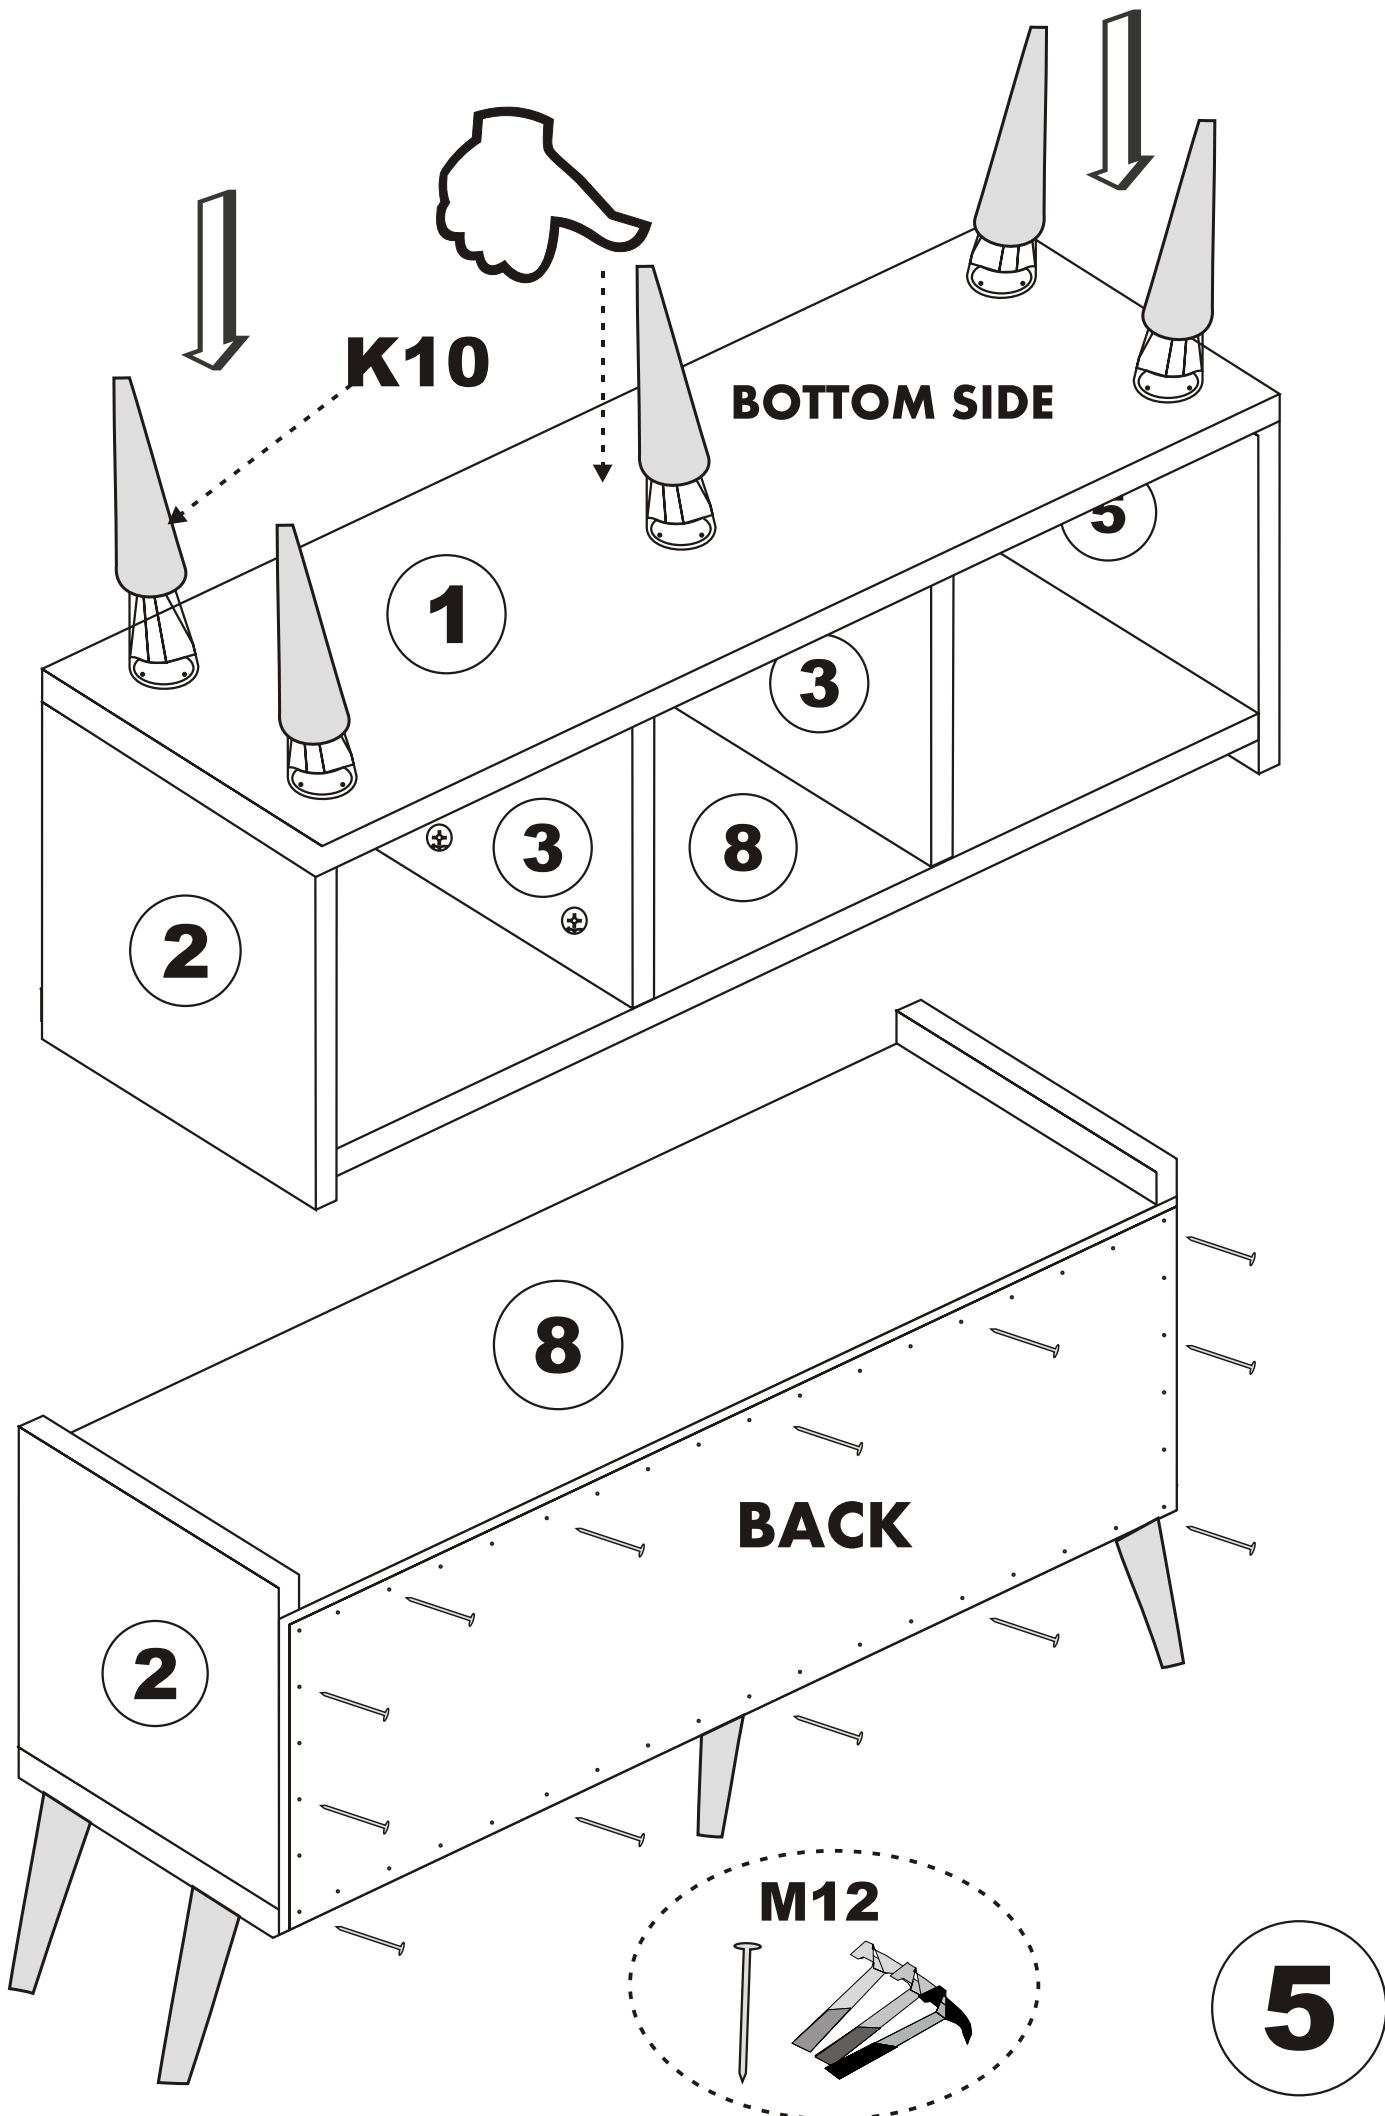

LIDYA . TV

Assembly Manual

Kalune Design
Furniture

ATTENTION !!

Minifix is the main connection material used in Decortile products ,
Before starting assembly , Please check the drawings below

Accessory List

K10  5X	A1 Minifix  16X	A2 Minifix  16X	K05  3X
	A3  16X	N20 3,5X18  25X	K03  3X
F16  20X	M18  25X	F21  6X	F22  6X

General view

Settings of hinge

Settings of hinge

Settings of hinge

A - To connect the hinge to door
 B - to arrange the door

Arrows to show the directions for arrangement of doors.

6

7