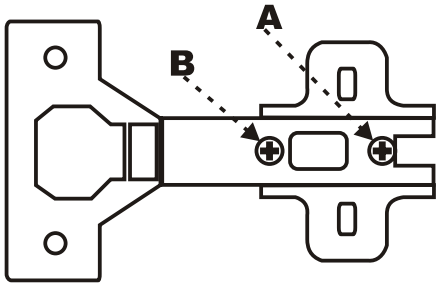

LIDYA . TV

Assembly Manual

Kalune Design
Furniture

ATTENTION !!

Minifix is the main connection material used in Decortile products ,
Before starting assembly , Please check the drawings below

Accessory List

K10  5X	A1 Minifix  16X	A2 Minifix  16X	K05  3X
	A3  16X	N20 3,5X18  25X	K03  3X
F16  20X	M18  25X	F21  6X	F22  6X

General view

Settings of hinge

Settings of hinge

Settings of hinge

A - To connect the hinge to door
 B - to arrange the door

Arrows to show the directions for arrangement of doors.

6

7