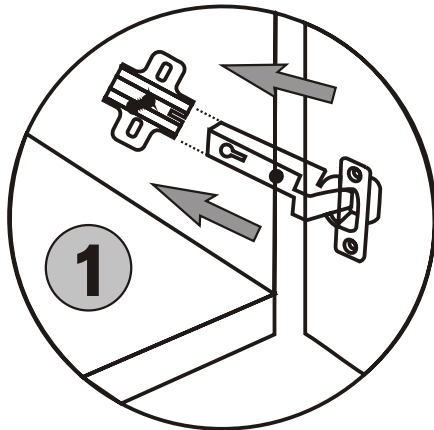

LIDYA . TV

Assembly Manual

Kalune Design
Furniture

ATTENTION !!

Minifix is the main connection material used in Decortile products ,
Before starting assembly , Please check the drawings below

Accessory List

K10  5X	A1 Minifix  16X	A2 Minifix  16X	K05  3X
	A3  16X	N20 3,5X18  25X	K03  3X
F16  20X	M18  25X	F21  6X	F22  6X

General view

Settings of hinge

Settings of hinge

Settings of hinge

A - To connect the hinge to door
 B - to arrange the door

Arrows to show the directions for arrangement of doors.

6

7