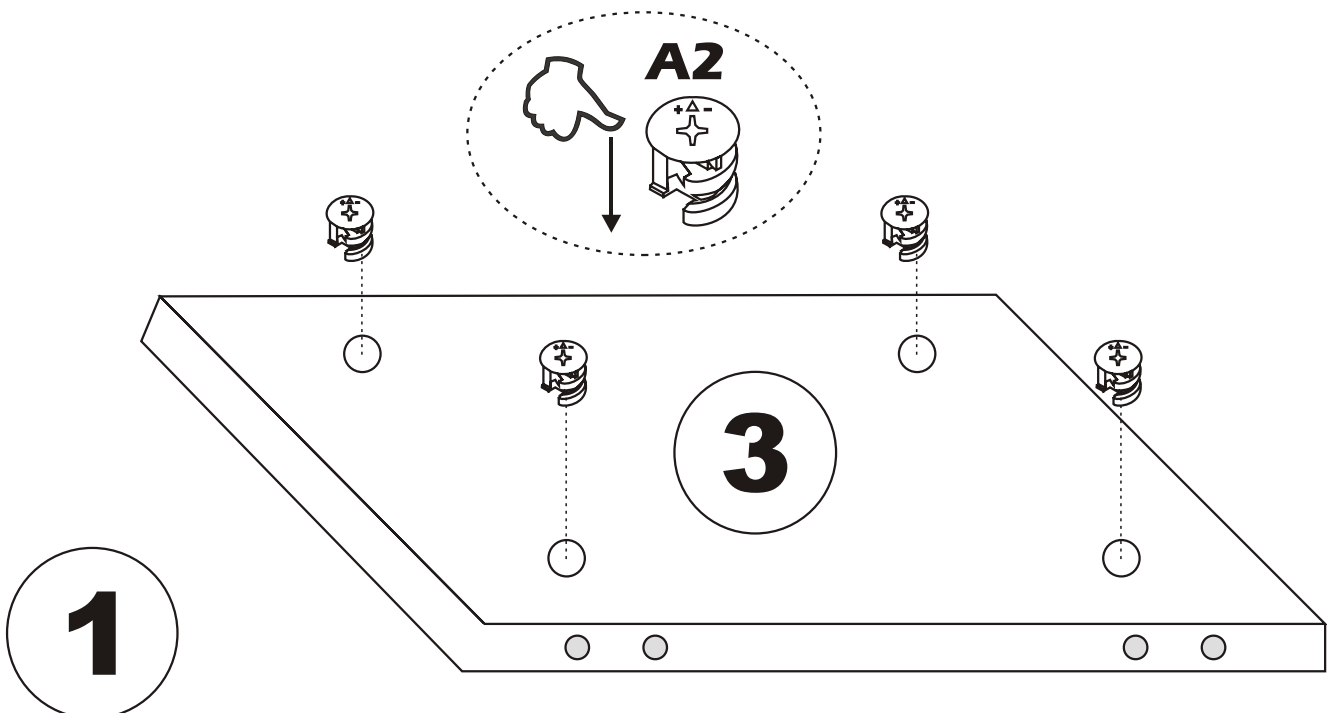

LIDYA . TV

Assembly Manual

Kalune Design
Furniture

ATTENTION !!

Minifix is the main connection material used in Decortile products ,
Before starting assembly , Please check the drawings below

Accessory List

K10  5X	A1 Minifix  16X	A2 Minifix  16X	K05  3X
	A3  16X	N20 3,5X18  25X	K03  3X
F16  20X	M18  25X	F21  6X	F22  6X

General view

Settings of hinge

Settings of hinge

Settings of hinge

A - To connect the hinge to door
 B - to arrange the door