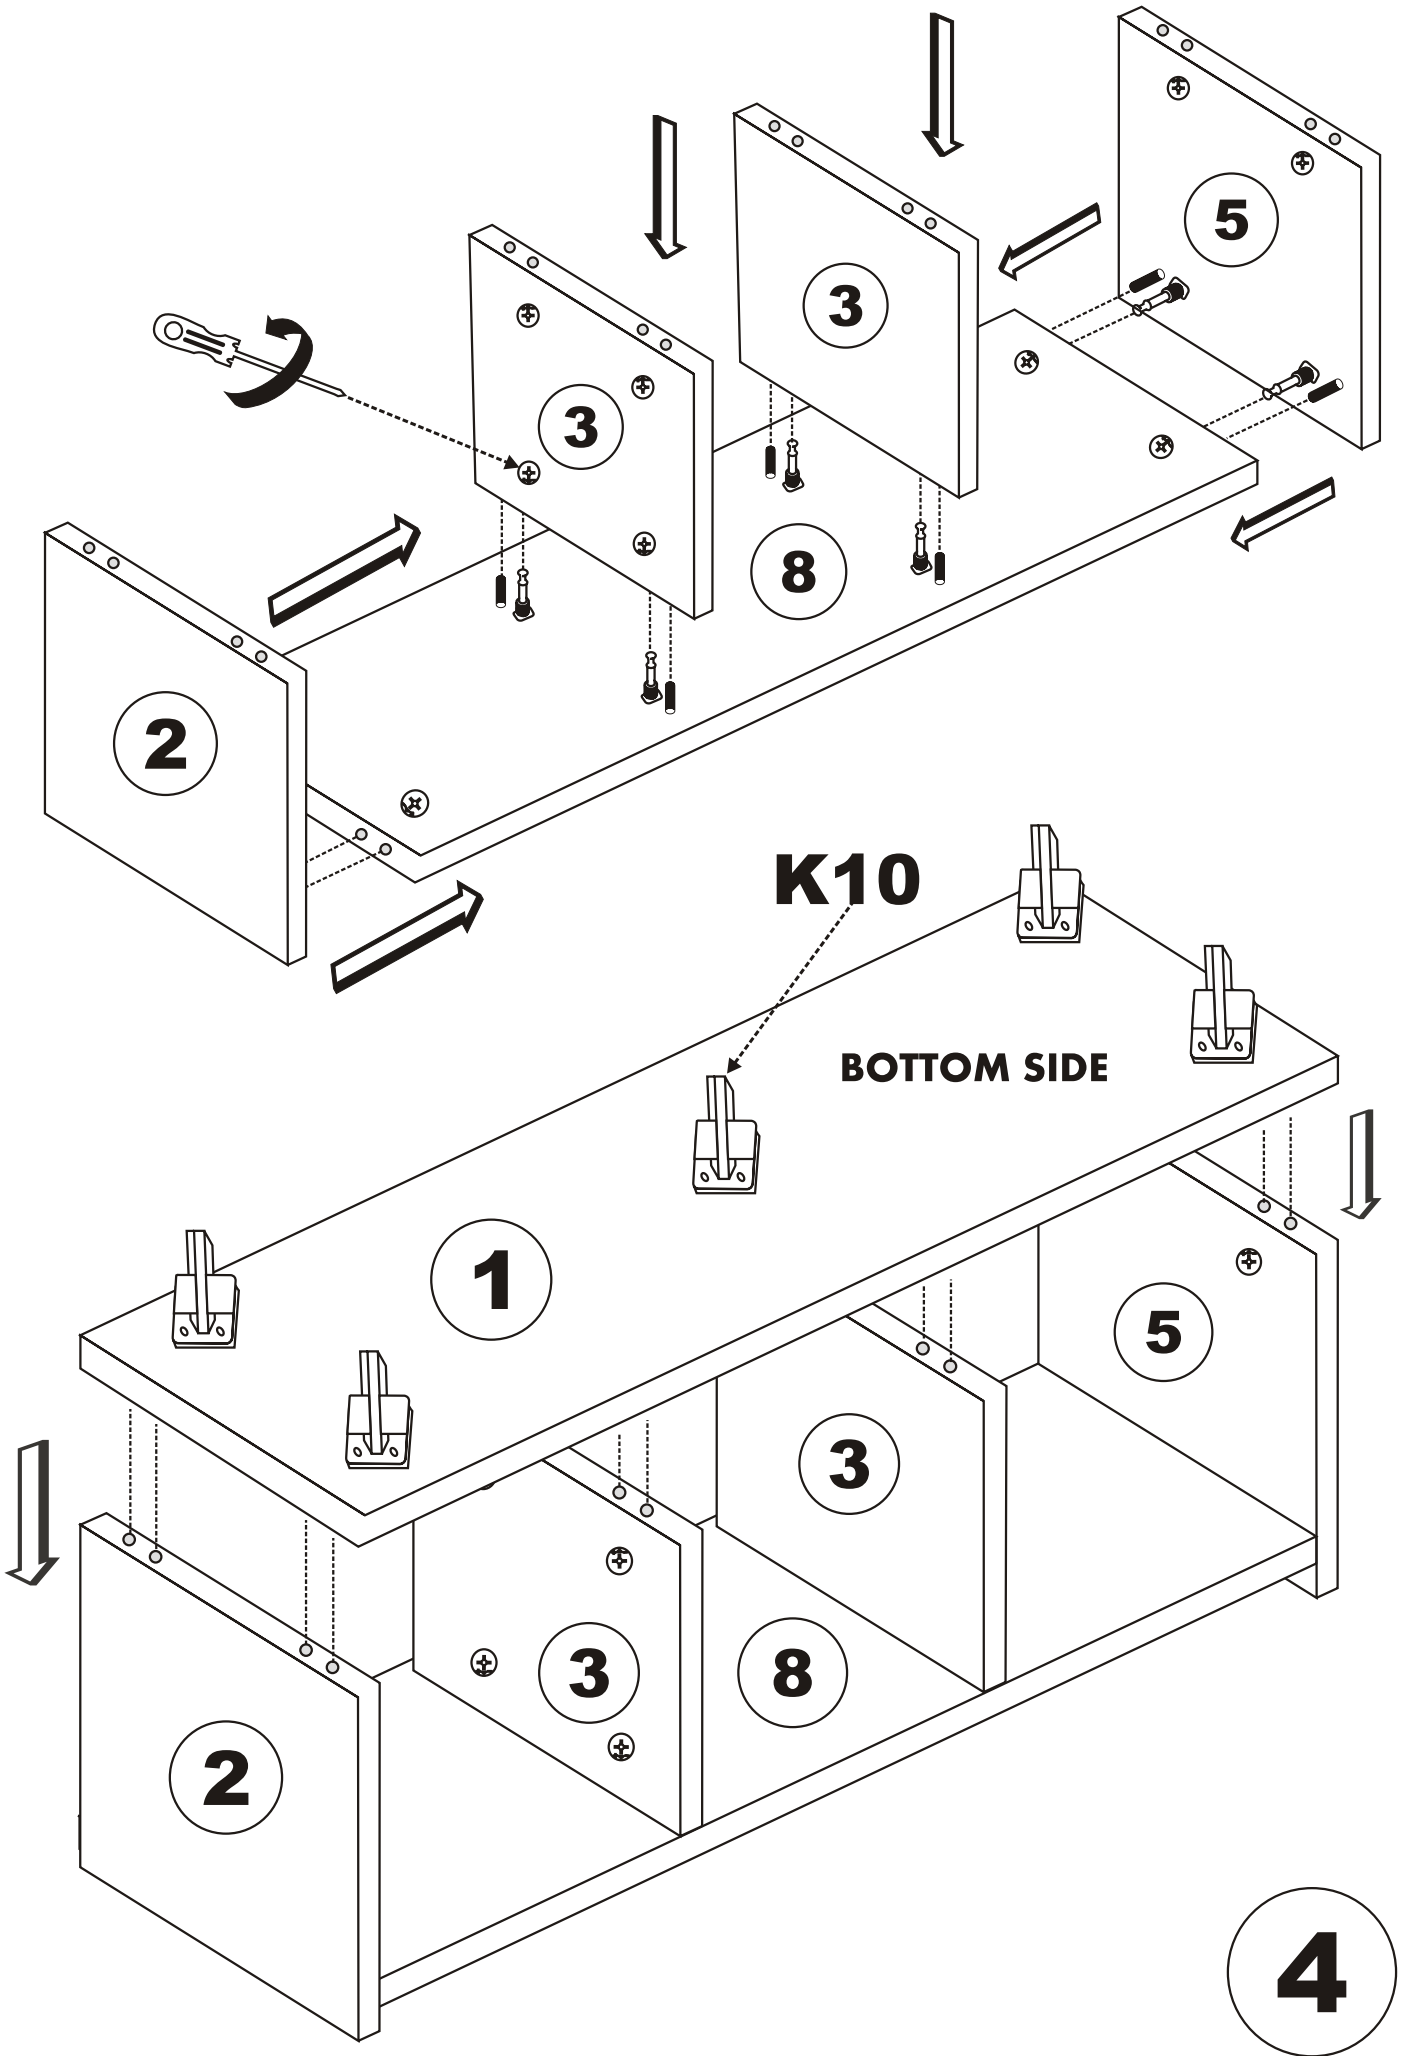

LIDYA . TV

Assembly Manual

Kalune Design
Furniture

ATTENTION !!

Minifix is the main connection material used in Decortile products ,
Before starting assembly , Please check the drawings below

Accessory List

K10  5X	A1 Minifix  16X	A2 Minifix  16X	K05  3X
	A3  16X	N20 3,5X18  25X	K03  3X
F16  20X	M18  25X	F21  6X	F22  6X

General view

Settings of hinge

Settings of hinge

Settings of hinge

A - To connect the hinge to door
 B - to arrange the door

Arrows to show the directions for arrangement of doors.

6

7