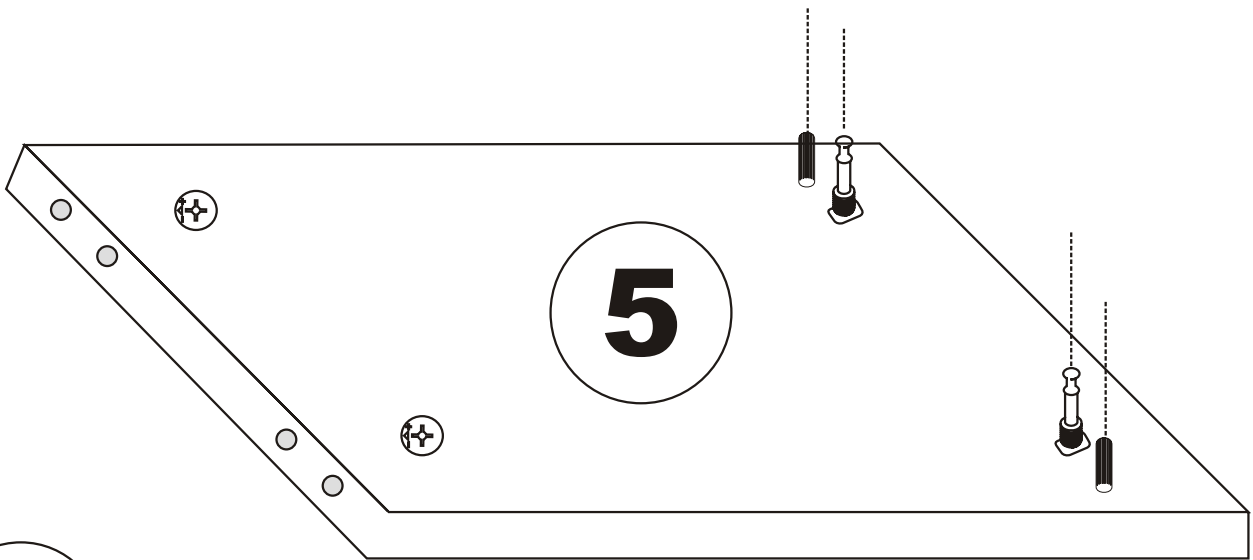

LIDYA . TV

Assembly Manual

Kalune Design
Furniture

ATTENTION !!

Minifix is the main connection material used in Decortile products ,
Before starting assembly , Please check the drawings below

Accessory List

K10  5X	A1 Minifix  16X	A2 Minifix  16X	K05  3X
	A3  16X	N20 3,5X18  25X	K03  3X
F16  20X	M18  25X	F21  6X	F22  6X

General view

Settings of hinge

Settings of hinge

Settings of hinge

A - To connect the hinge to door
 B - to arrange the door