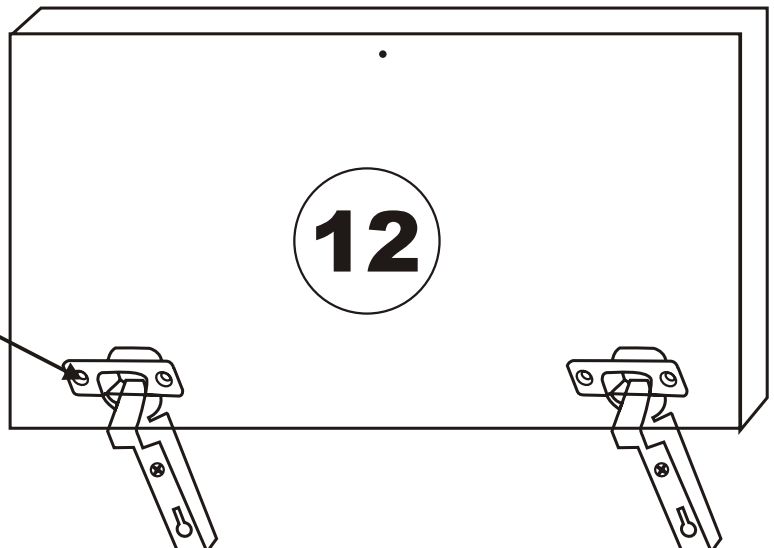

LIDYA . TV

Assembly Manual

Kalune Design
Furniture

ATTENTION !!

Minifix is the main connection material used in Decortile products ,
Before starting assembly , Please check the drawings below

Accessory List

K10  5X	A1 Minifix  16X	A2 Minifix  16X	K05  3X
	A3  16X	N20 3,5X18  25X	K03  3X
F16  20X	M18  25X	F21  6X	F22  6X

General view

Settings of hinge

Settings of hinge

Settings of hinge

A - To connect the hinge to door
 B - to arrange the door

Arrows to show the directions for arrangement of doors.

6

7