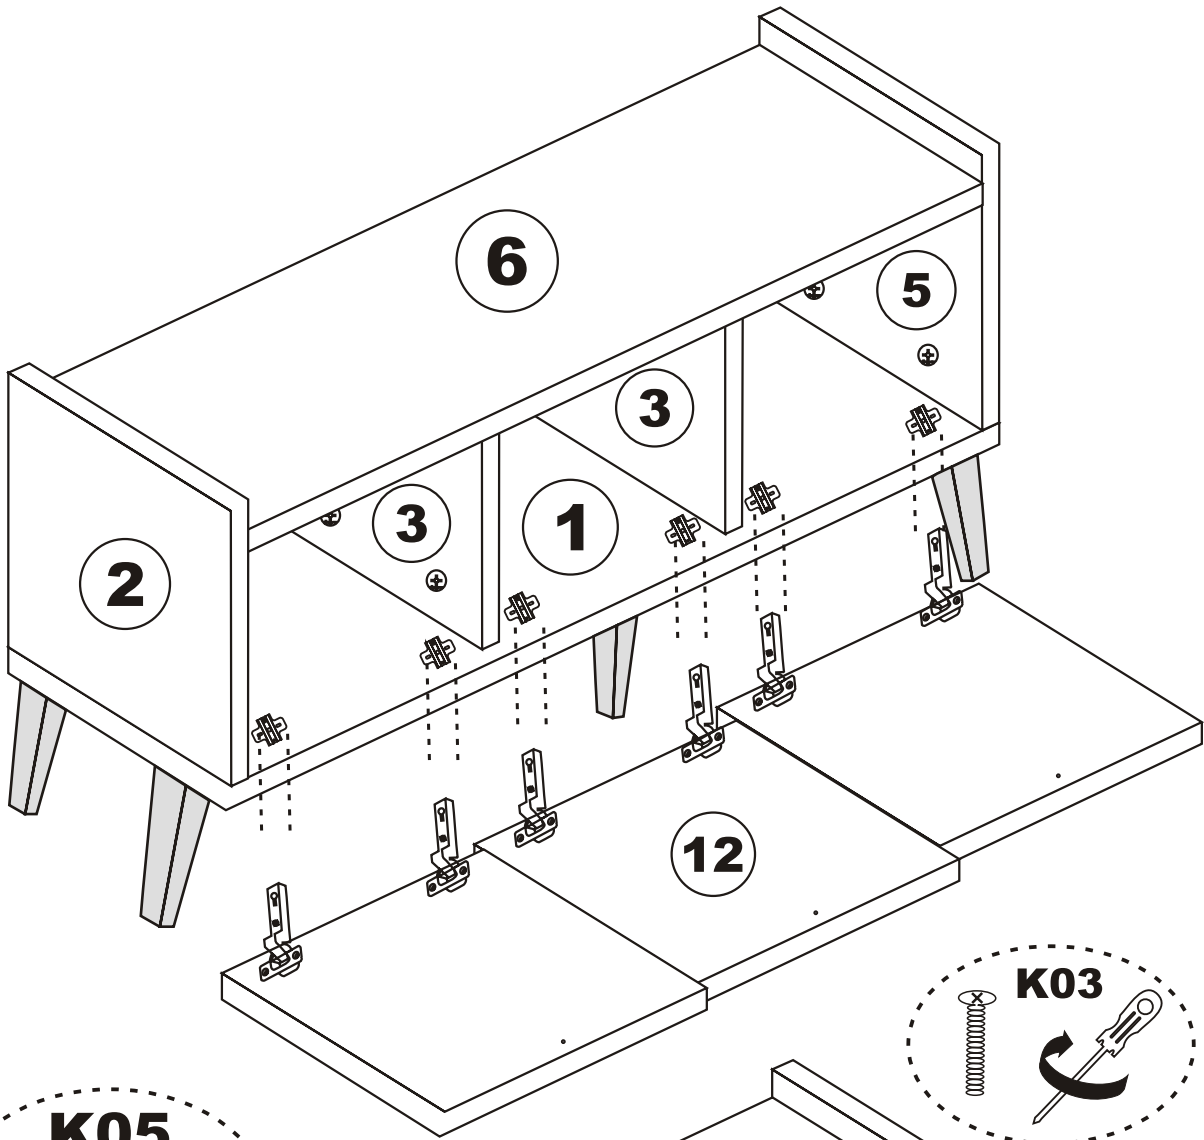

LIDYA . TV

Assembly Manual

Kalune Design
Furniture

ATTENTION !!

Minifix is the main connection material used in Decortile products ,
Before starting assembly , Please check the drawings below

Accessory List

K10  5X	A1 Minifix  16X	A2 Minifix  16X	K05  3X
	A3  16X	N20 3,5X18  25X	K03  3X
F16  20X	M18  25X	F21  6X	F22  6X

General view

Settings of hinge

Settings of hinge

Settings of hinge

A - To connect the hinge to door
 B - to arrange the door

Arrows to show the directions for arrangement of doors.

6

7