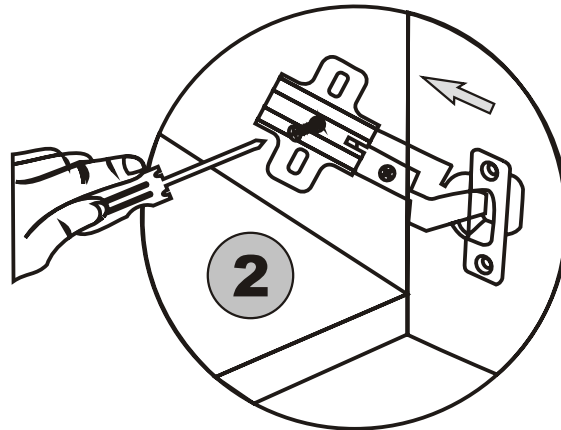

LIDYA . TV

Assembly Manual

Kalune Design
Furniture

ATTENTION !!

Minifix is the main connection material used in Decortile products ,
Before starting assembly , Please check the drawings below

Accessory List

K10  5X	A1 Minifix  16X	A2 Minifix  16X	K05  3X
	A3  16X	N20 3,5X18  25X	K03  3X
F16  20X	M18  25X	F21  6X	F22  6X

General view

Settings of hinge

Settings of hinge

Settings of hinge

A - To connect the hinge to door
 B - to arrange the door

Arrows to show the directions for arrangement of doors.

6

7