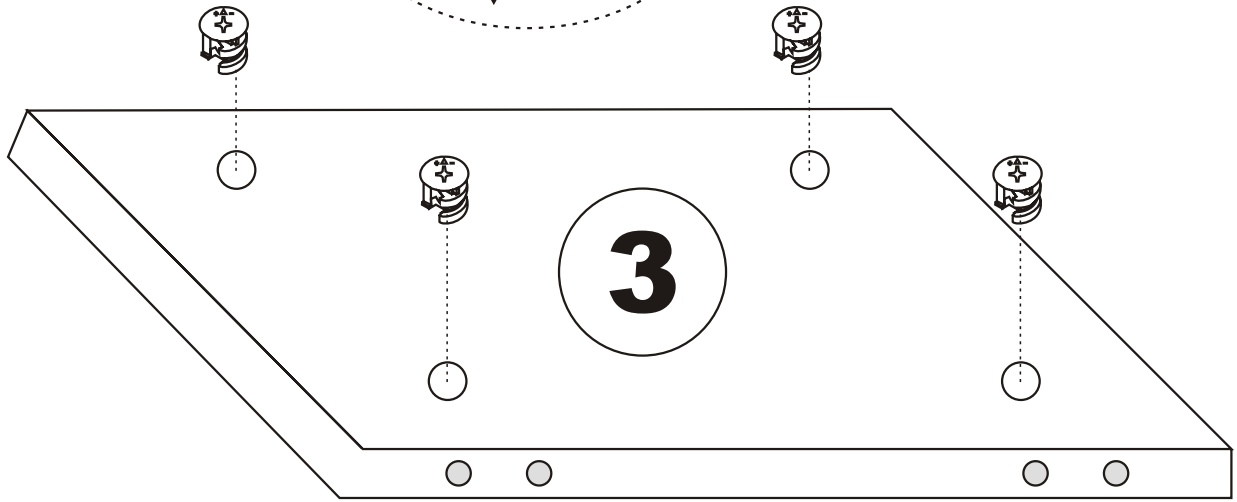

LIDYA . TV

Assembly Manual

Kalune Design
Furniture

ATTENTION !!

Minifix is the main connection material used in Decortile products ,
Before starting assembly , Please check the drawings below

Accessory List

K10  5X	A1 Minifix  16X	A2 Minifix  16X	K05  3X
	A3  16X	N20 3,5X18  25X	K03  3X
F16  20X	M18  25X	F21  6X	F22  6X

General view

Settings of hinge

Settings of hinge

Settings of hinge

A - To connect the hinge to door
 B - to arrange the door

Arrows to show the directions for arrangement of doors.

6

7