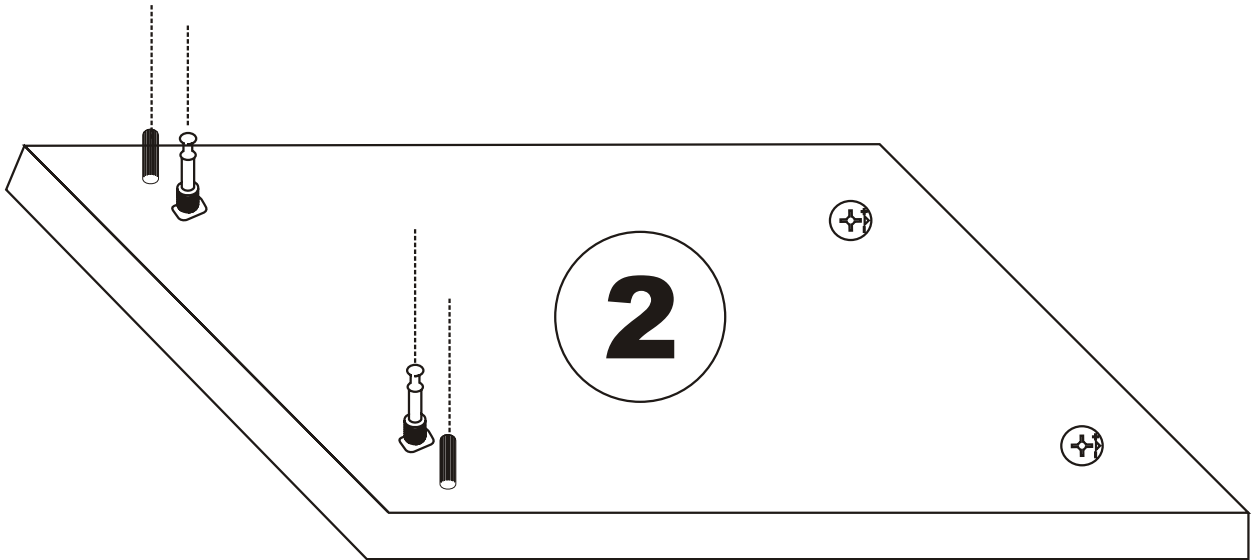

LIDYA . TV

Assembly Manual

Kalune Design
Furniture

ATTENTION !!

Minifix is the main connection material used in Decortile products ,
Before starting assembly , Please check the drawings below

Accessory List

K10  5X	A1 Minifix  16X	A2 Minifix  16X	K05  3X
	A3  16X	N20 3,5X18  25X	K03  3X
F16  20X	M18  25X	F21  6X	F22  6X

General view

Settings of hinge

Settings of hinge

Settings of hinge

A - To connect the hinge to door
 B - to arrange the door