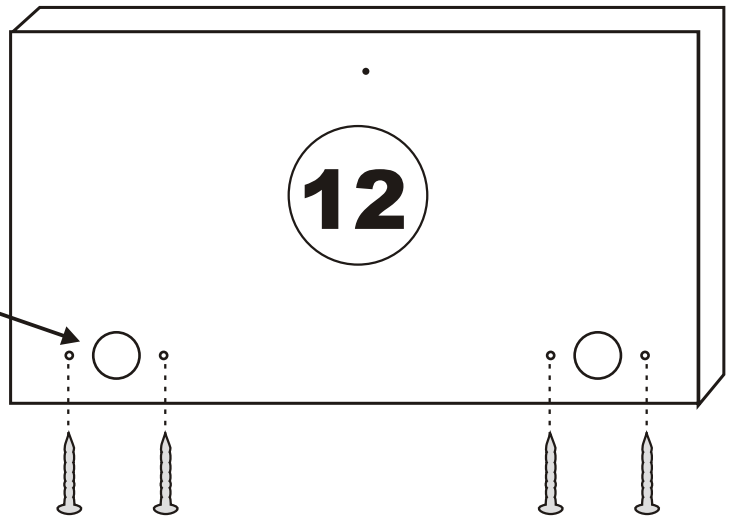

LIDYA . TV

Assembly Manual

Kalune Design
Furniture

ATTENTION !!

Minifix is the main connection material used in Decortile products ,
Before starting assembly , Please check the drawings below

Accessory List

K10  5X	A1 Minifix  16X	A2 Minifix  16X	K05  3X
	A3  16X	N20 3,5X18  25X	K03  3X
F16  20X	M18  25X	F21  6X	F22  6X

General view

Settings of hinge

Settings of hinge

Settings of hinge

A - To connect the hinge to door
 B - to arrange the door

Arrows to show the directions for arrangement of doors.

6

7