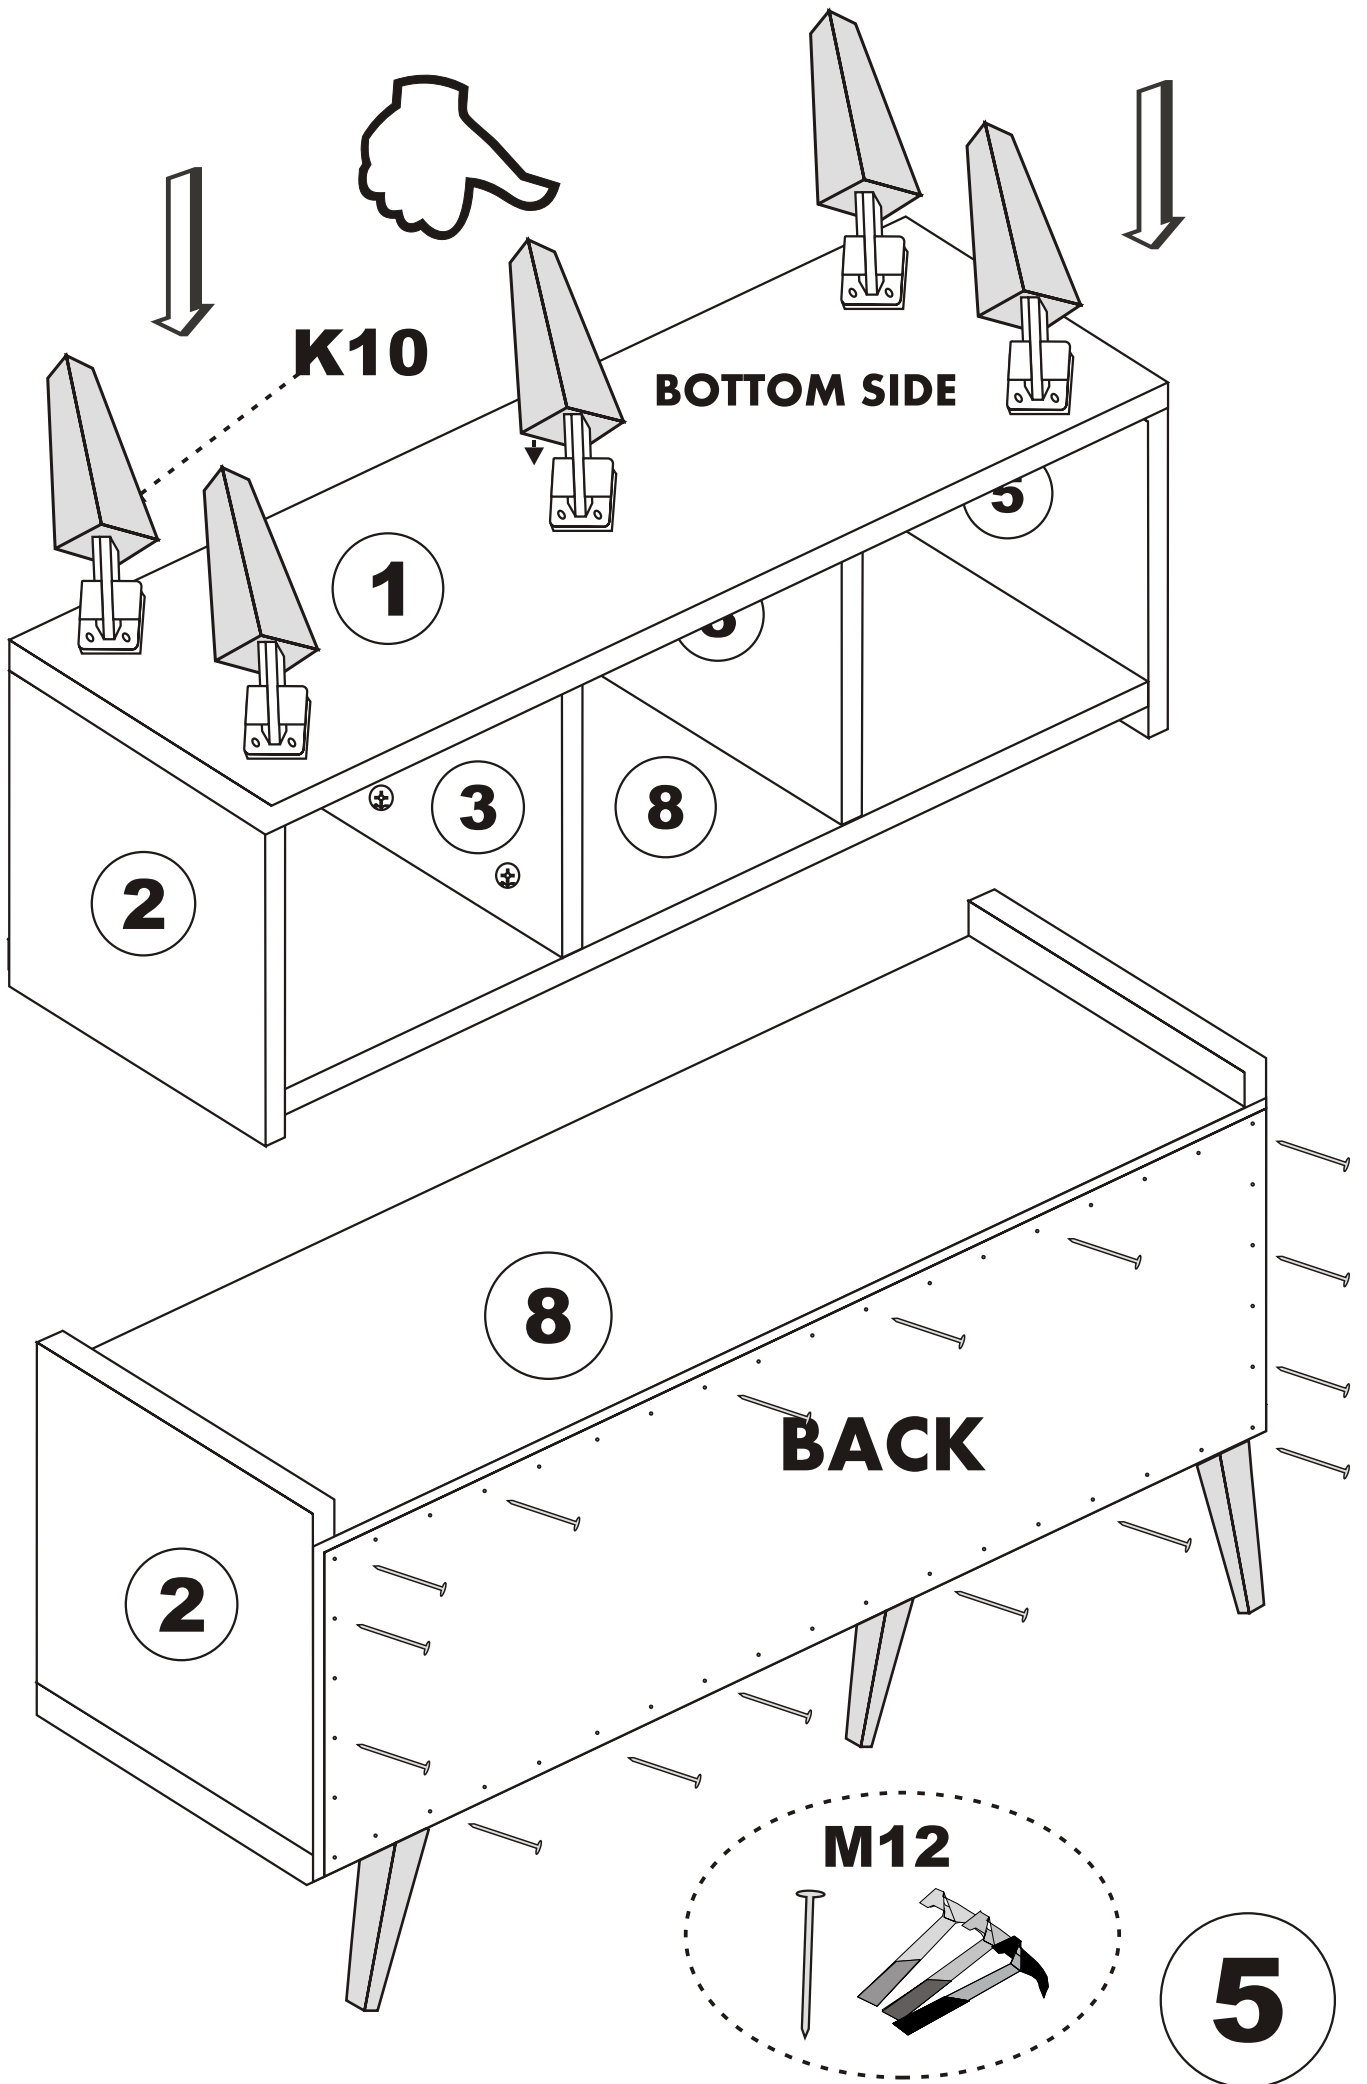

LIDYA . TV

Assembly Manual

Kalune Design
Furniture

ATTENTION !!

Minifix is the main connection material used in Decortile products ,
Before starting assembly , Please check the drawings below

Accessory List

K10  5X	A1 Minifix  16X	A2 Minifix  16X	K05  3X
	A3  16X	N20 3,5X18  25X	K03  3X
F16  20X	M18  25X	F21  6X	F22  6X

General view

Settings of hinge

Settings of hinge

Settings of hinge

A - To connect the hinge to door
 B - to arrange the door

Arrows to show the directions for arrangement of doors.

6

7