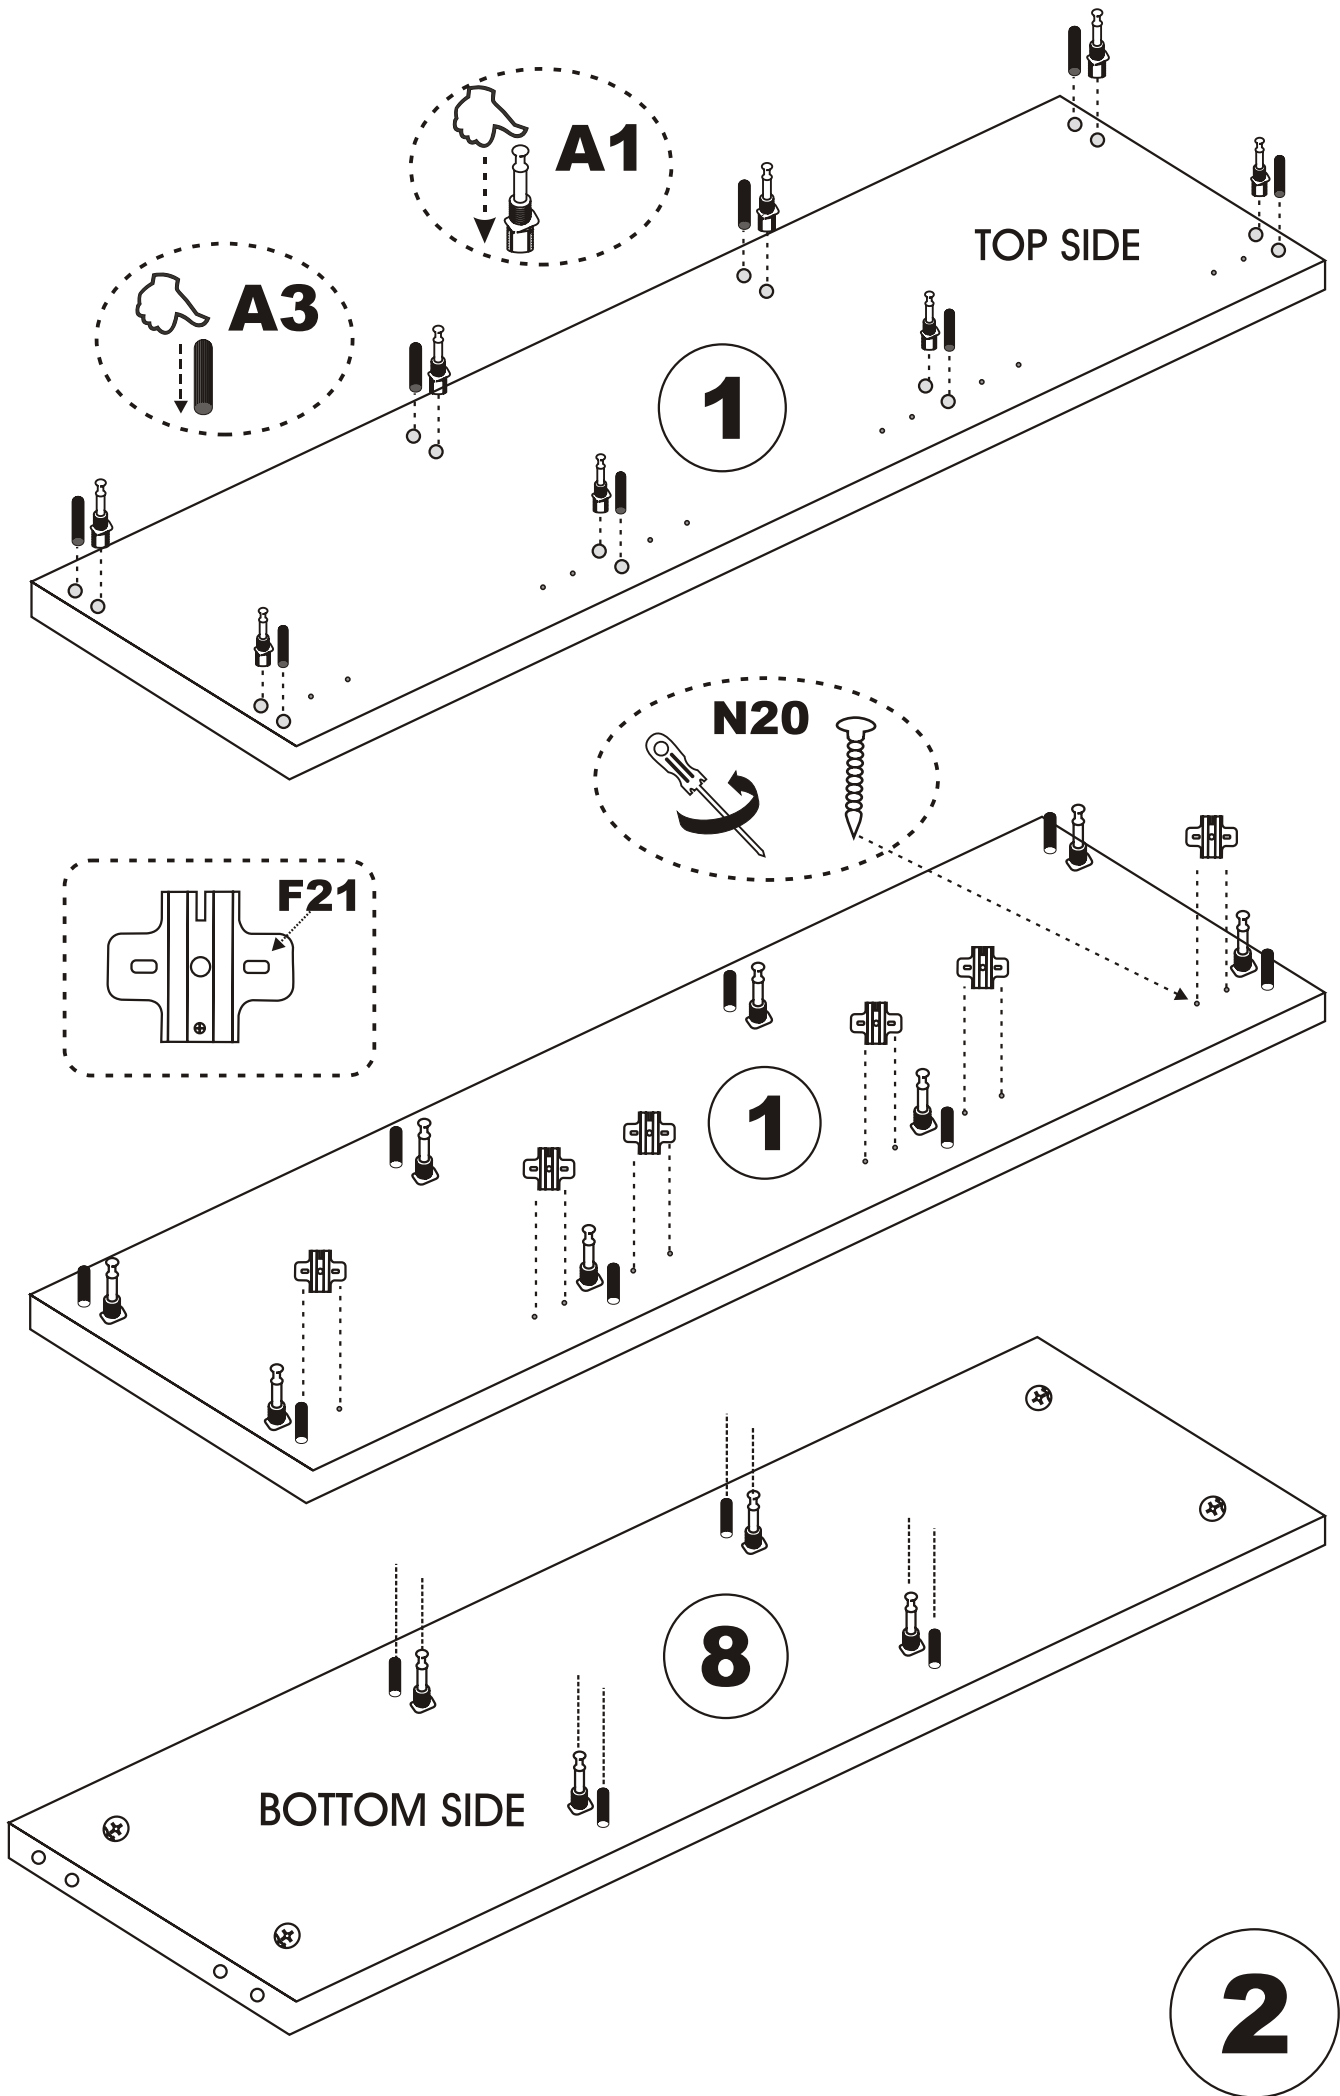

LIDYA . TV

Assembly Manual

Kalune Design
Furniture

ATTENTION !!

Minifix is the main connection material used in Decortile products ,
Before starting assembly , Please check the drawings below

Accessory List

K10  5X	A1 Minifix  16X	A2 Minifix  16X	K05  3X
	A3  16X	N20 3,5X18  25X	K03  3X
F16  20X	M18  25X	F21  6X	F22  6X

General view

Settings of hinge

Settings of hinge

Settings of hinge

A - To connect the hinge to door
 B - to arrange the door

Arrows to show the directions for arrangement of doors.

6

7