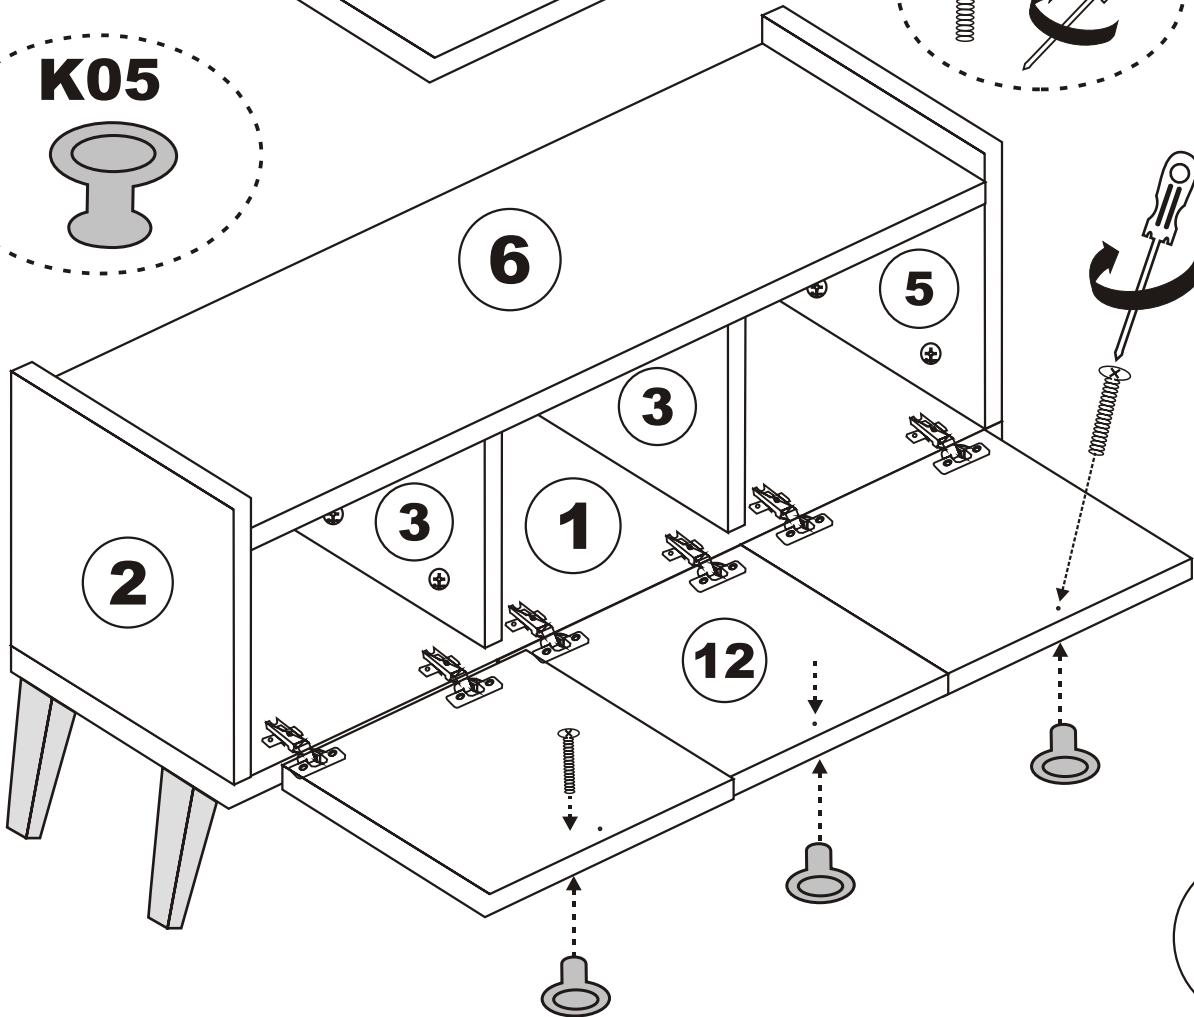

LIDYA . TV

Assembly Manual

Kalune Design
Furniture

ATTENTION !!

Minifix is the main connection material used in Decortile products ,
Before starting assembly , Please check the drawings below

Accessory List

K10  5X	A1 Minifix  16X	A2 Minifix  16X	K05  3X
	A3  16X	N20 3,5X18  25X	K03  3X
F16  20X	M18  25X	F21  6X	F22  6X

General view

Settings of hinge

Settings of hinge

Settings of hinge

A - To connect the hinge to door
 B - to arrange the door

Arrows to show the directions for arrangement of doors.

6

7