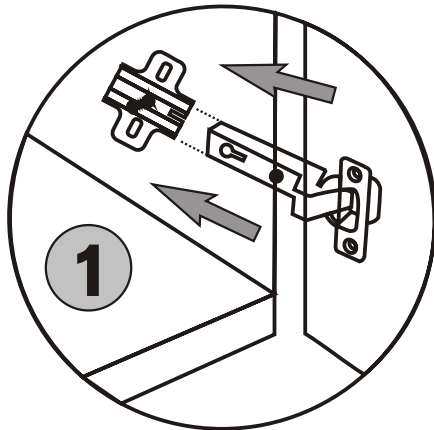

LIDYA . TV

Assembly Manual

Kalune Design
Furniture

ATTENTION !!

Minifix is the main connection material used in Decortile products ,
Before starting assembly , Please check the drawings below

Accessory List

K10  5X	A1 Minifix  16X	A2 Minifix  16X	K05  3X
	A3  16X	N20 3,5X18  25X	K03  6X
F16  20X	M18  25X	F21  6X	F22  6X

General view

Settings of hinge

Settings of hinge

Settings of hinge

A - To connect the hinge to door
 B - to arrange the door

Arrows to show the directions for arrangement of doors.

6

7