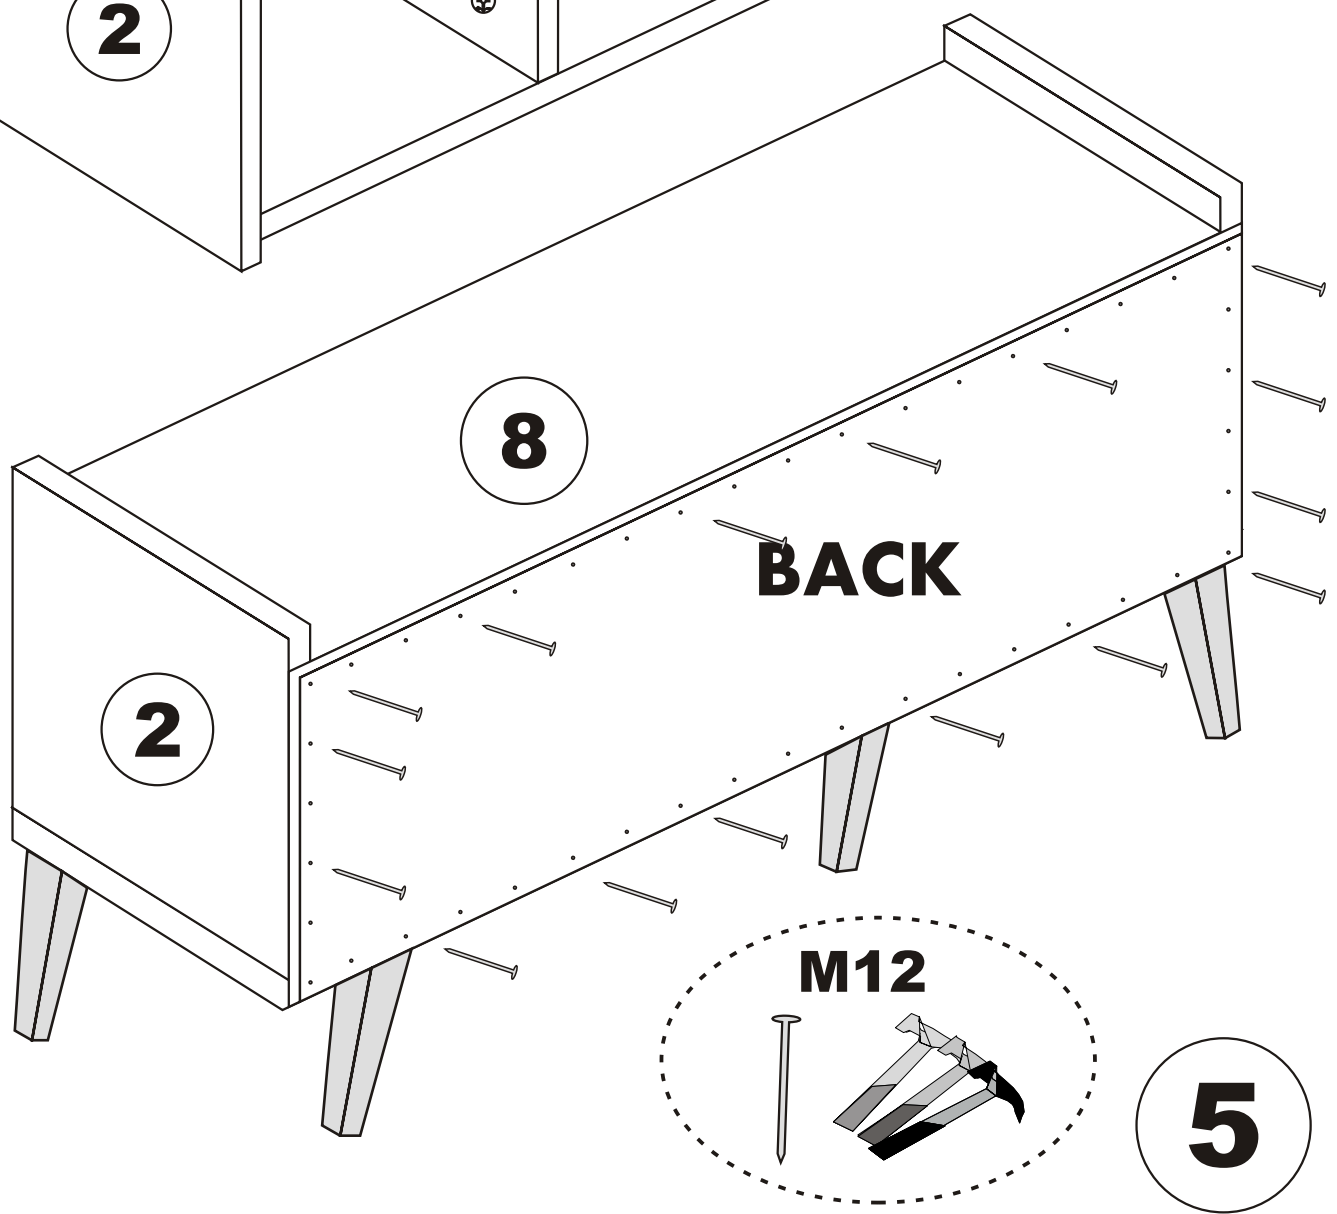

LIDYA . TV

Assembly Manual

Kalune Design
Furniture

ATTENTION !!

Minifix is the main connection material used in Decortile products ,
Before starting assembly , Please check the drawings below

Accessory List

K10  5X	A1 Minifix  16X	A2 Minifix  16X	K05  3X
	A3  16X	N20 3,5X18  25X	K03  6X
F16  20X	M18  25X	F21  6X	F22  6X

General view

Settings of hinge

Settings of hinge

Settings of hinge

A - To connect the hinge to door
 B - to arrange the door

Arrows to show the directions for arrangement of doors.

6

7