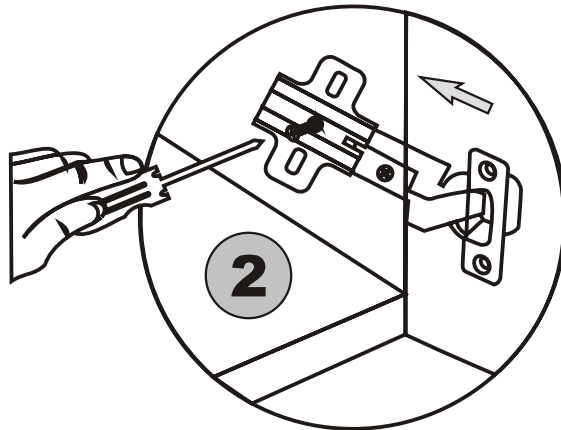

LIDYA . TV

Assembly Manual

Kalune Design
Furniture

ATTENTION !!

Minifix is the main connection material used in Decortile products ,
Before starting assembly , Please check the drawings below

Accessory List

K10  5X	A1 Minifix  16X	A2 Minifix  16X	K05  3X
	A3  16X	N20 3,5X18  25X	K03  6X
F16  20X	M18  25X	F21  6X	F22  6X

General view

Settings of hinge

Settings of hinge

Settings of hinge

A - To connect the hinge to door
 B - to arrange the door

Arrows to show the directions for arrangement of doors.

6

7