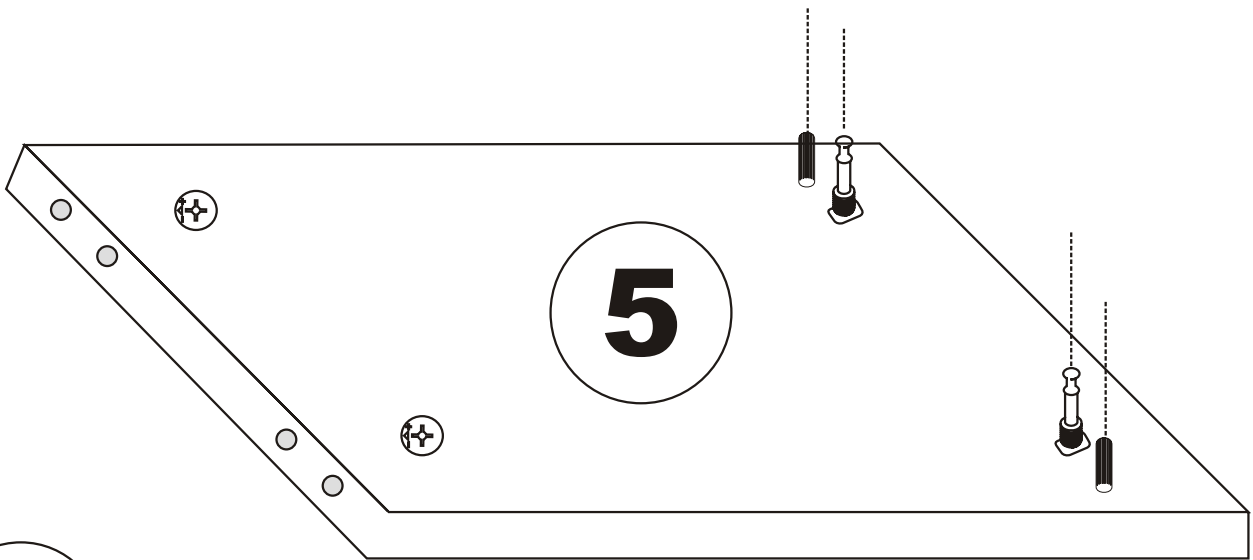

LIDYA . TV

Assembly Manual

Kalune Design
Furniture

ATTENTION !!

Minifix is the main connection material used in Decortile products ,
Before starting assembly , Please check the drawings below

Accessory List

K10  5X	A1 Minifix  16X	A2 Minifix  16X	K05  3X
	A3  16X	N20 3,5X18  25X	K03  6X
F16  20X	M18  25X	F21  6X	F22  6X

General view

Settings of hinge

Settings of hinge

Settings of hinge

A - To connect the hinge to door
 B - to arrange the door