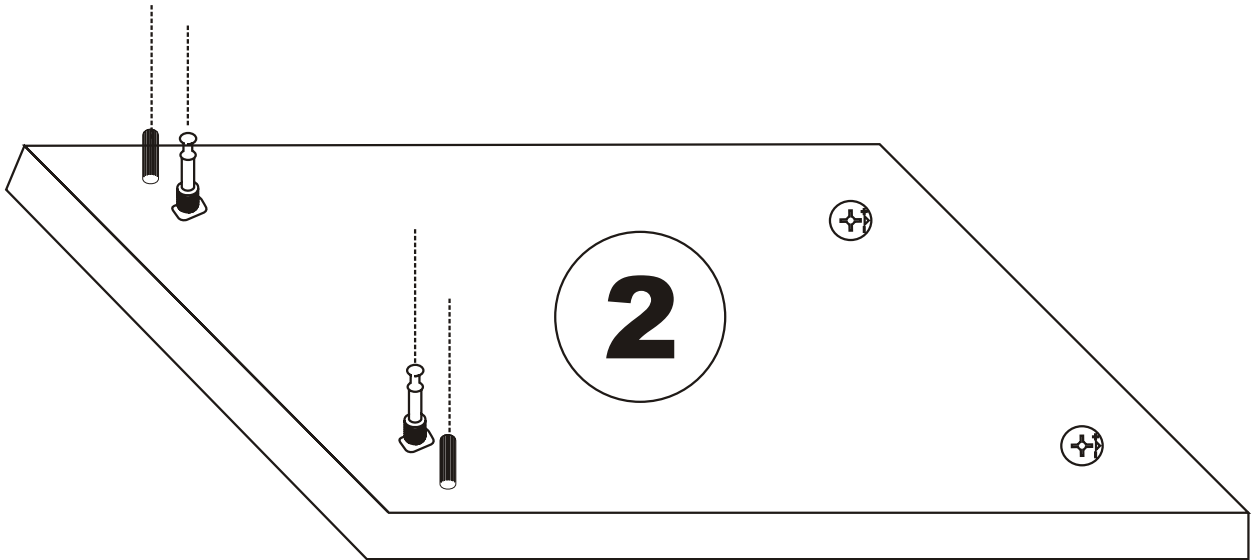

LIDYA . TV

Assembly Manual

Kalune Design
Furniture

ATTENTION !!

Minifix is the main connection material used in Decortile products ,
Before starting assembly , Please check the drawings below

Accessory List

K10  5X	A1 Minifix  16X	A2 Minifix  16X	K05  3X
	A3  16X	N20 3,5X18  25X	K03  6X
F16  20X	M18  25X	F21  6X	F22  6X

General view

Settings of hinge

Settings of hinge

Settings of hinge

A - To connect the hinge to door
 B - to arrange the door