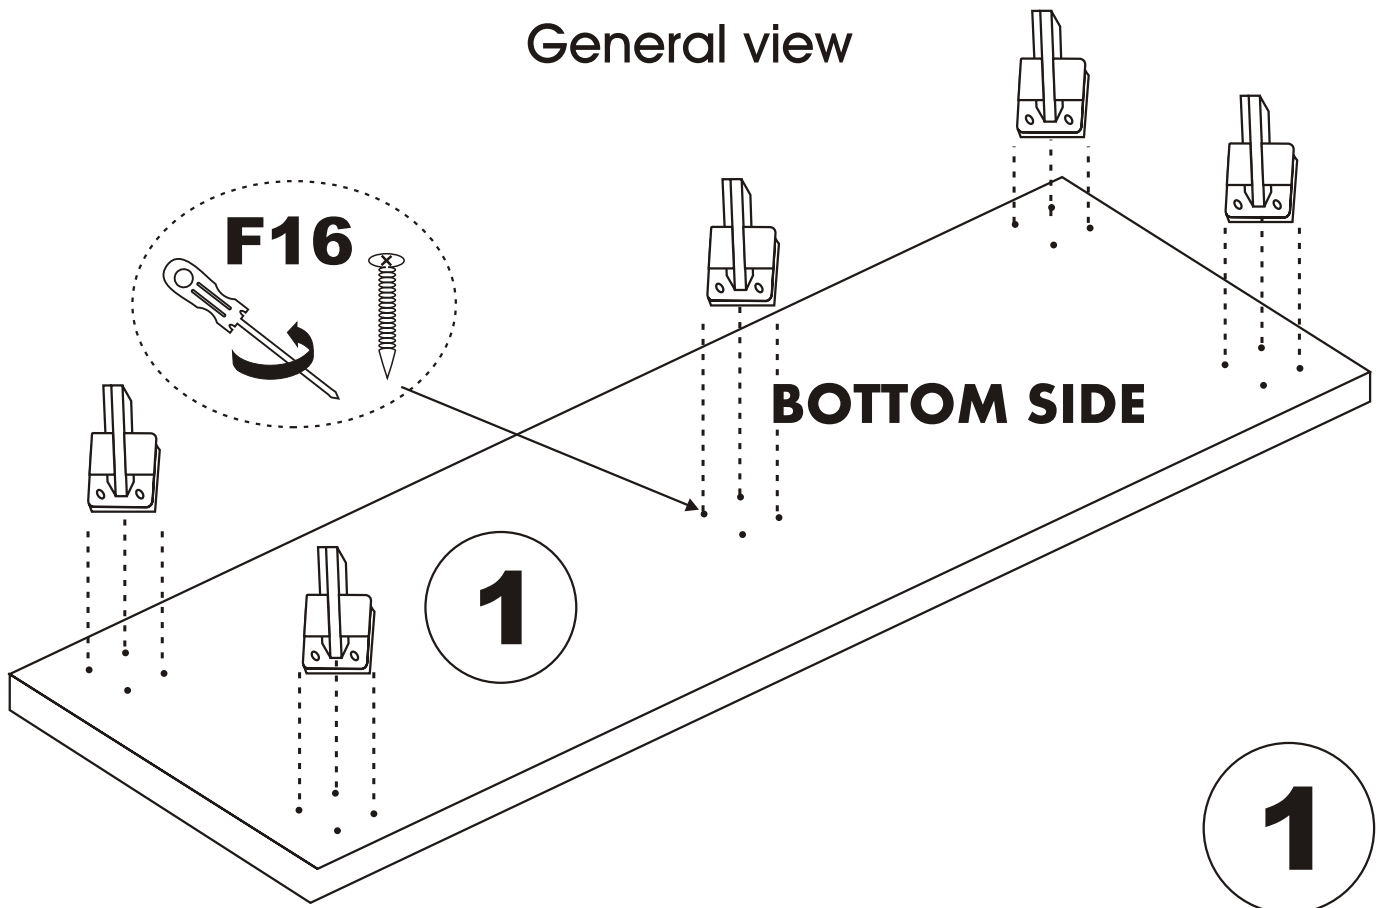

LIDYA . TV

Assembly Manual

Kalune Design
Furniture

ATTENTION !!

Minifix is the main connection material used in Decortile products ,
Before starting assembly , Please check the drawings below

Accessory List

K10  5X	A1 Minifix  16X	A2 Minifix  16X	K05  3X
	A3  16X	N20 3,5X18  25X	K03  6X
F16  20X	M18  25X	F21  6X	F22  6X

General view

Settings of hinge

Settings of hinge

Settings of hinge

A - To connect the hinge to door
 B - to arrange the door

Arrows to show the directions for arrangement of doors.

6

7