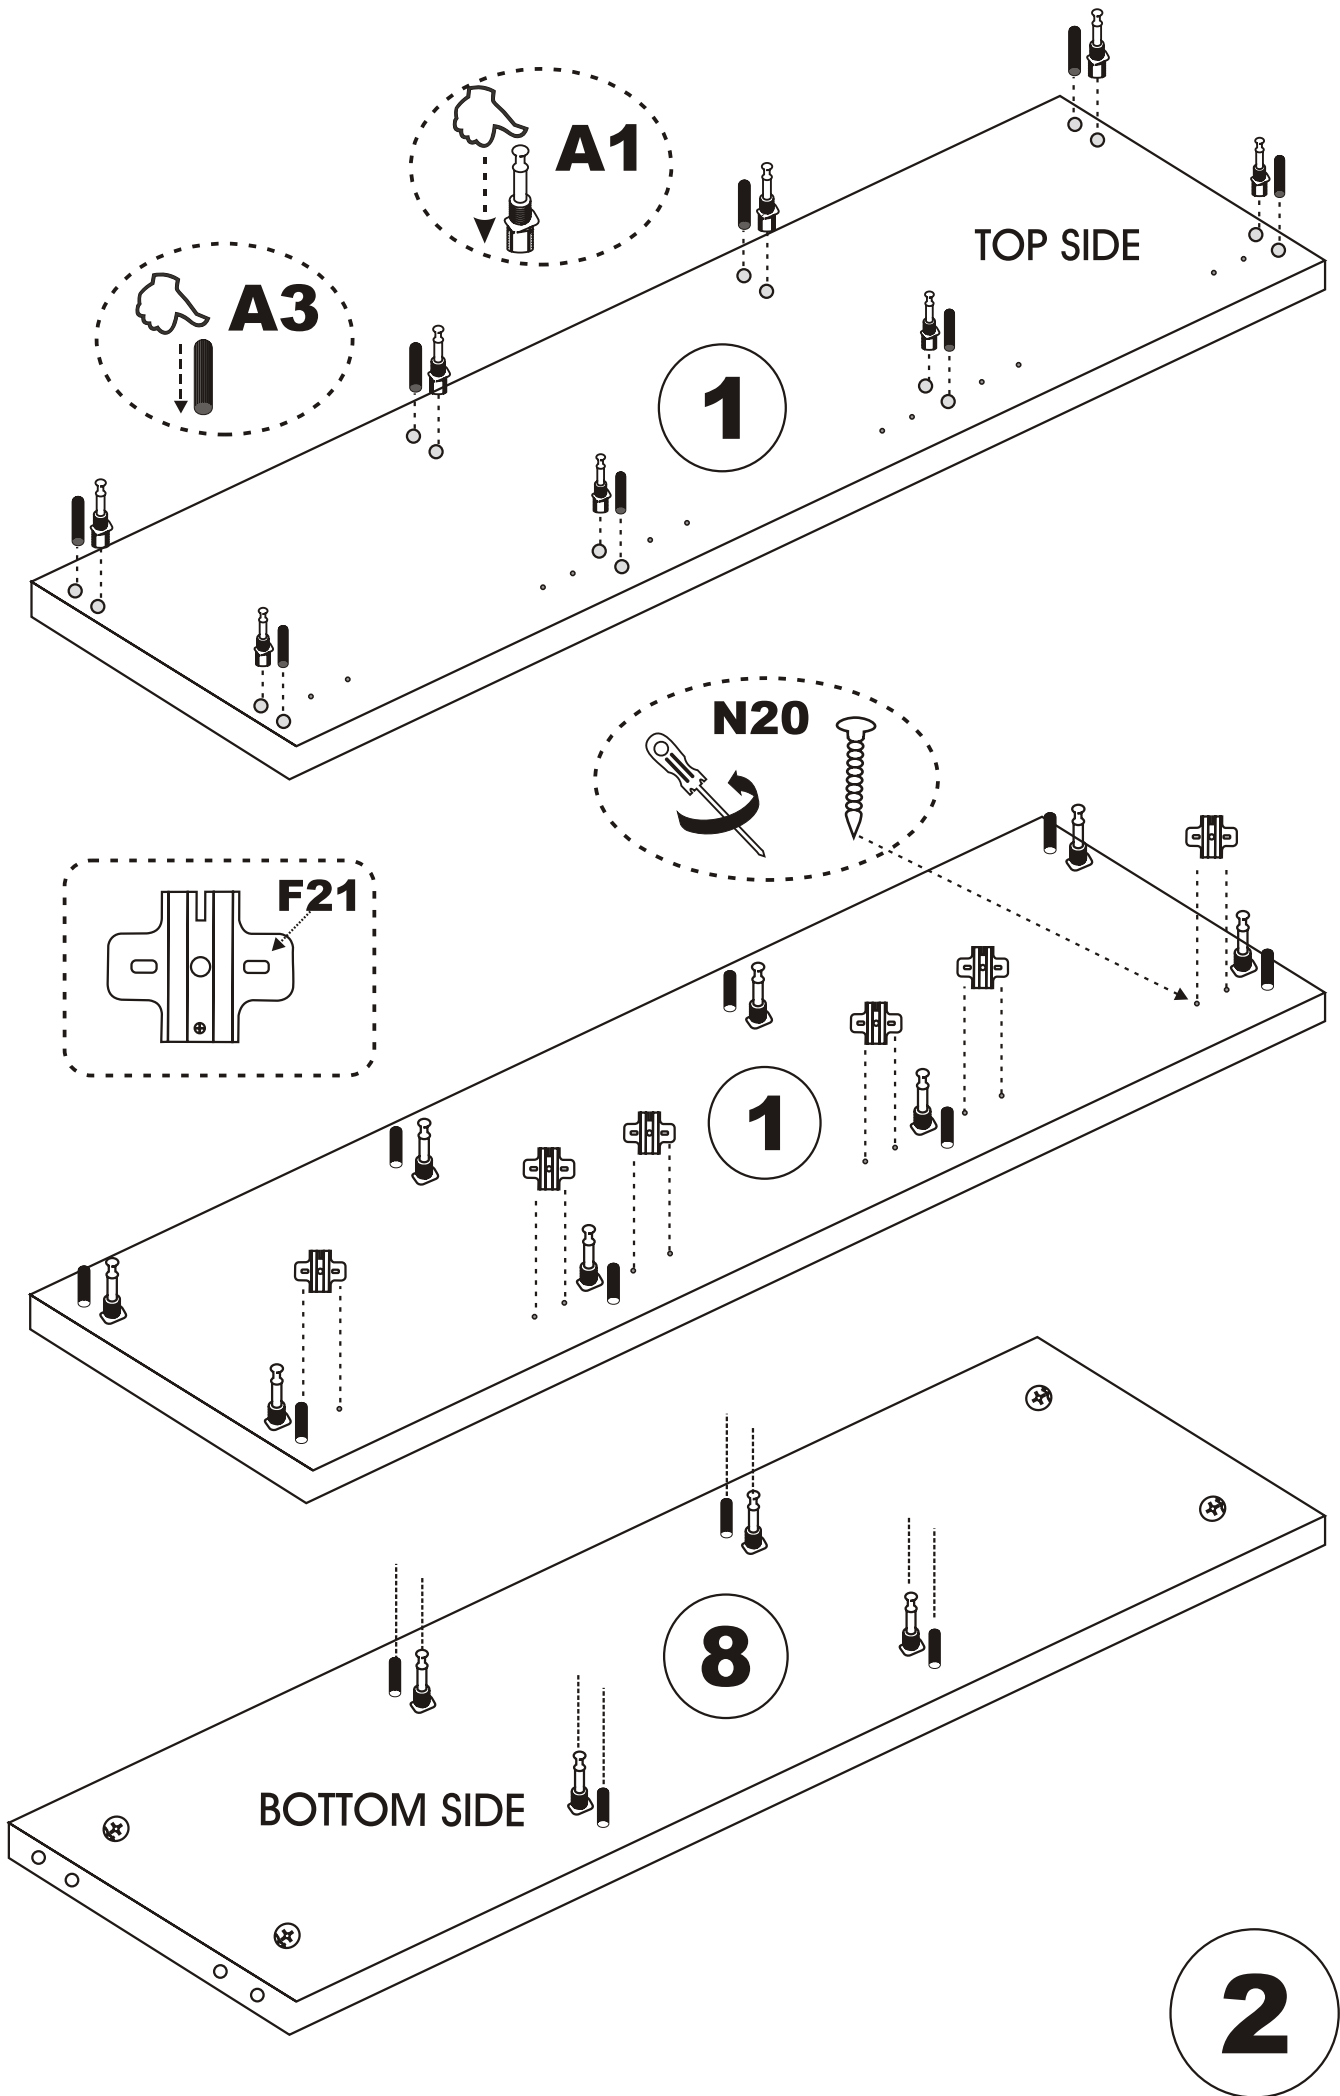

LIDYA . TV

Assembly Manual

Kalune Design
Furniture

ATTENTION !!

Minifix is the main connection material used in Decortile products ,
Before starting assembly , Please check the drawings below

Accessory List

K10  5X	A1 Minifix  16X	A2 Minifix  16X	K05  3X
	A3  16X	N20 3,5X18  25X	K03  6X
F16  20X	M18  25X	F21  6X	F22  6X

General view

Settings of hinge

Settings of hinge

Settings of hinge

A - To connect the hinge to door
 B - to arrange the door

Arrows to show the directions for arrangement of doors.

6

7