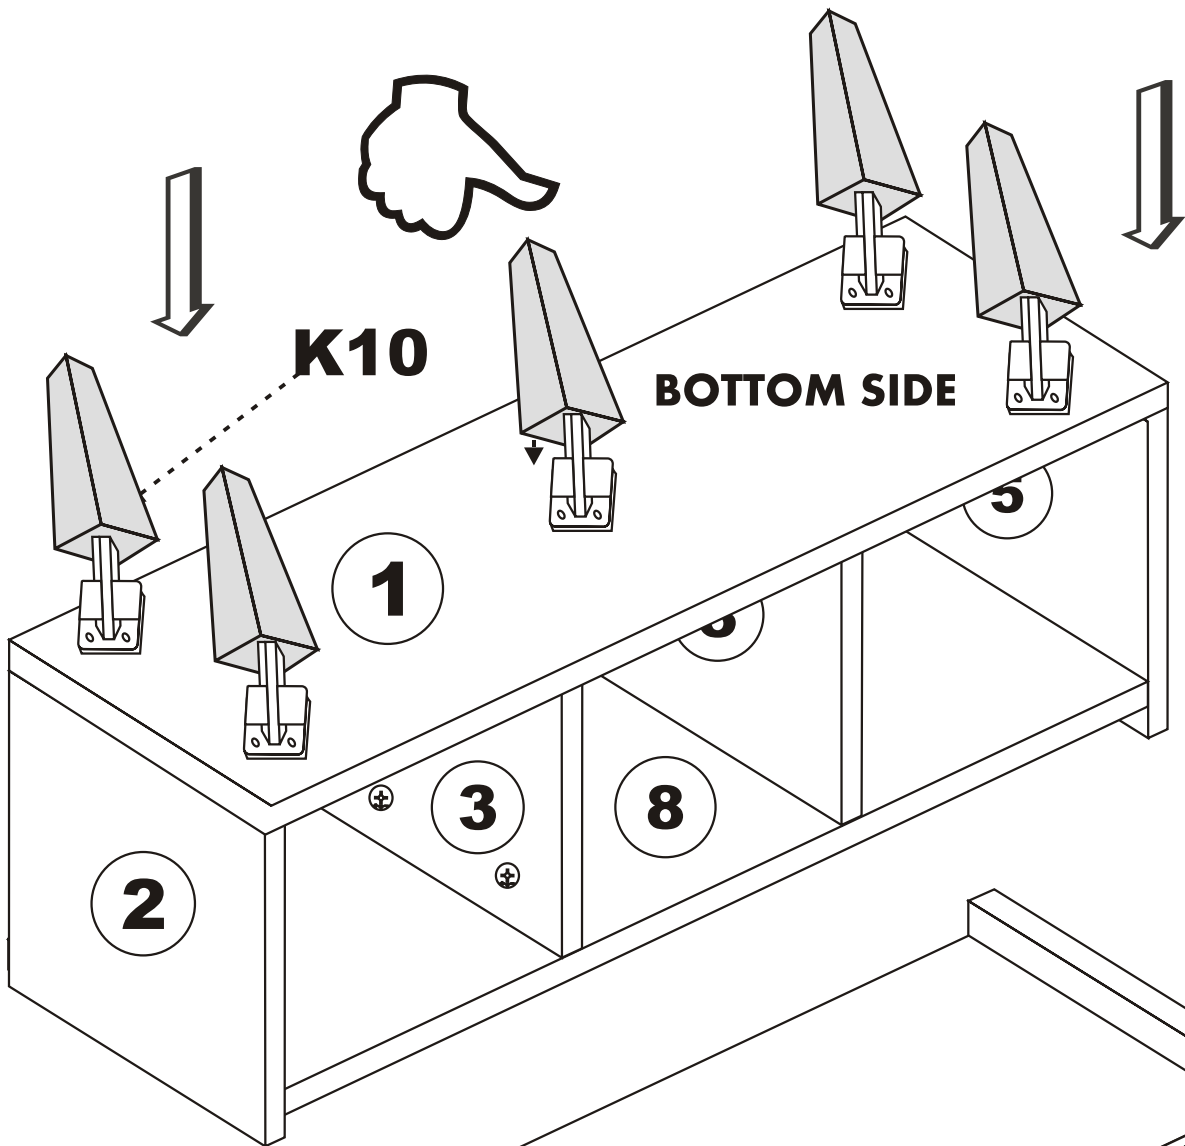

LIDYA . TV

Assembly Manual

Kalune Design
Furniture

ATTENTION !!

Minifix is the main connection material used in Decortile products ,
Before starting assembly , Please check the drawings below

Accessory List

K10  5X	A1 Minifix  16X	A2 Minifix  16X	K05  3X
	A3  16X	N20 3,5X18  25X	K03  6X
F16  20X	M18  25X	F21  6X	F22  6X

General view

Settings of hinge

Settings of hinge

Settings of hinge

A - To connect the hinge to door
 B - to arrange the door

Arrows to show the directions for arrangement of doors.

6

7