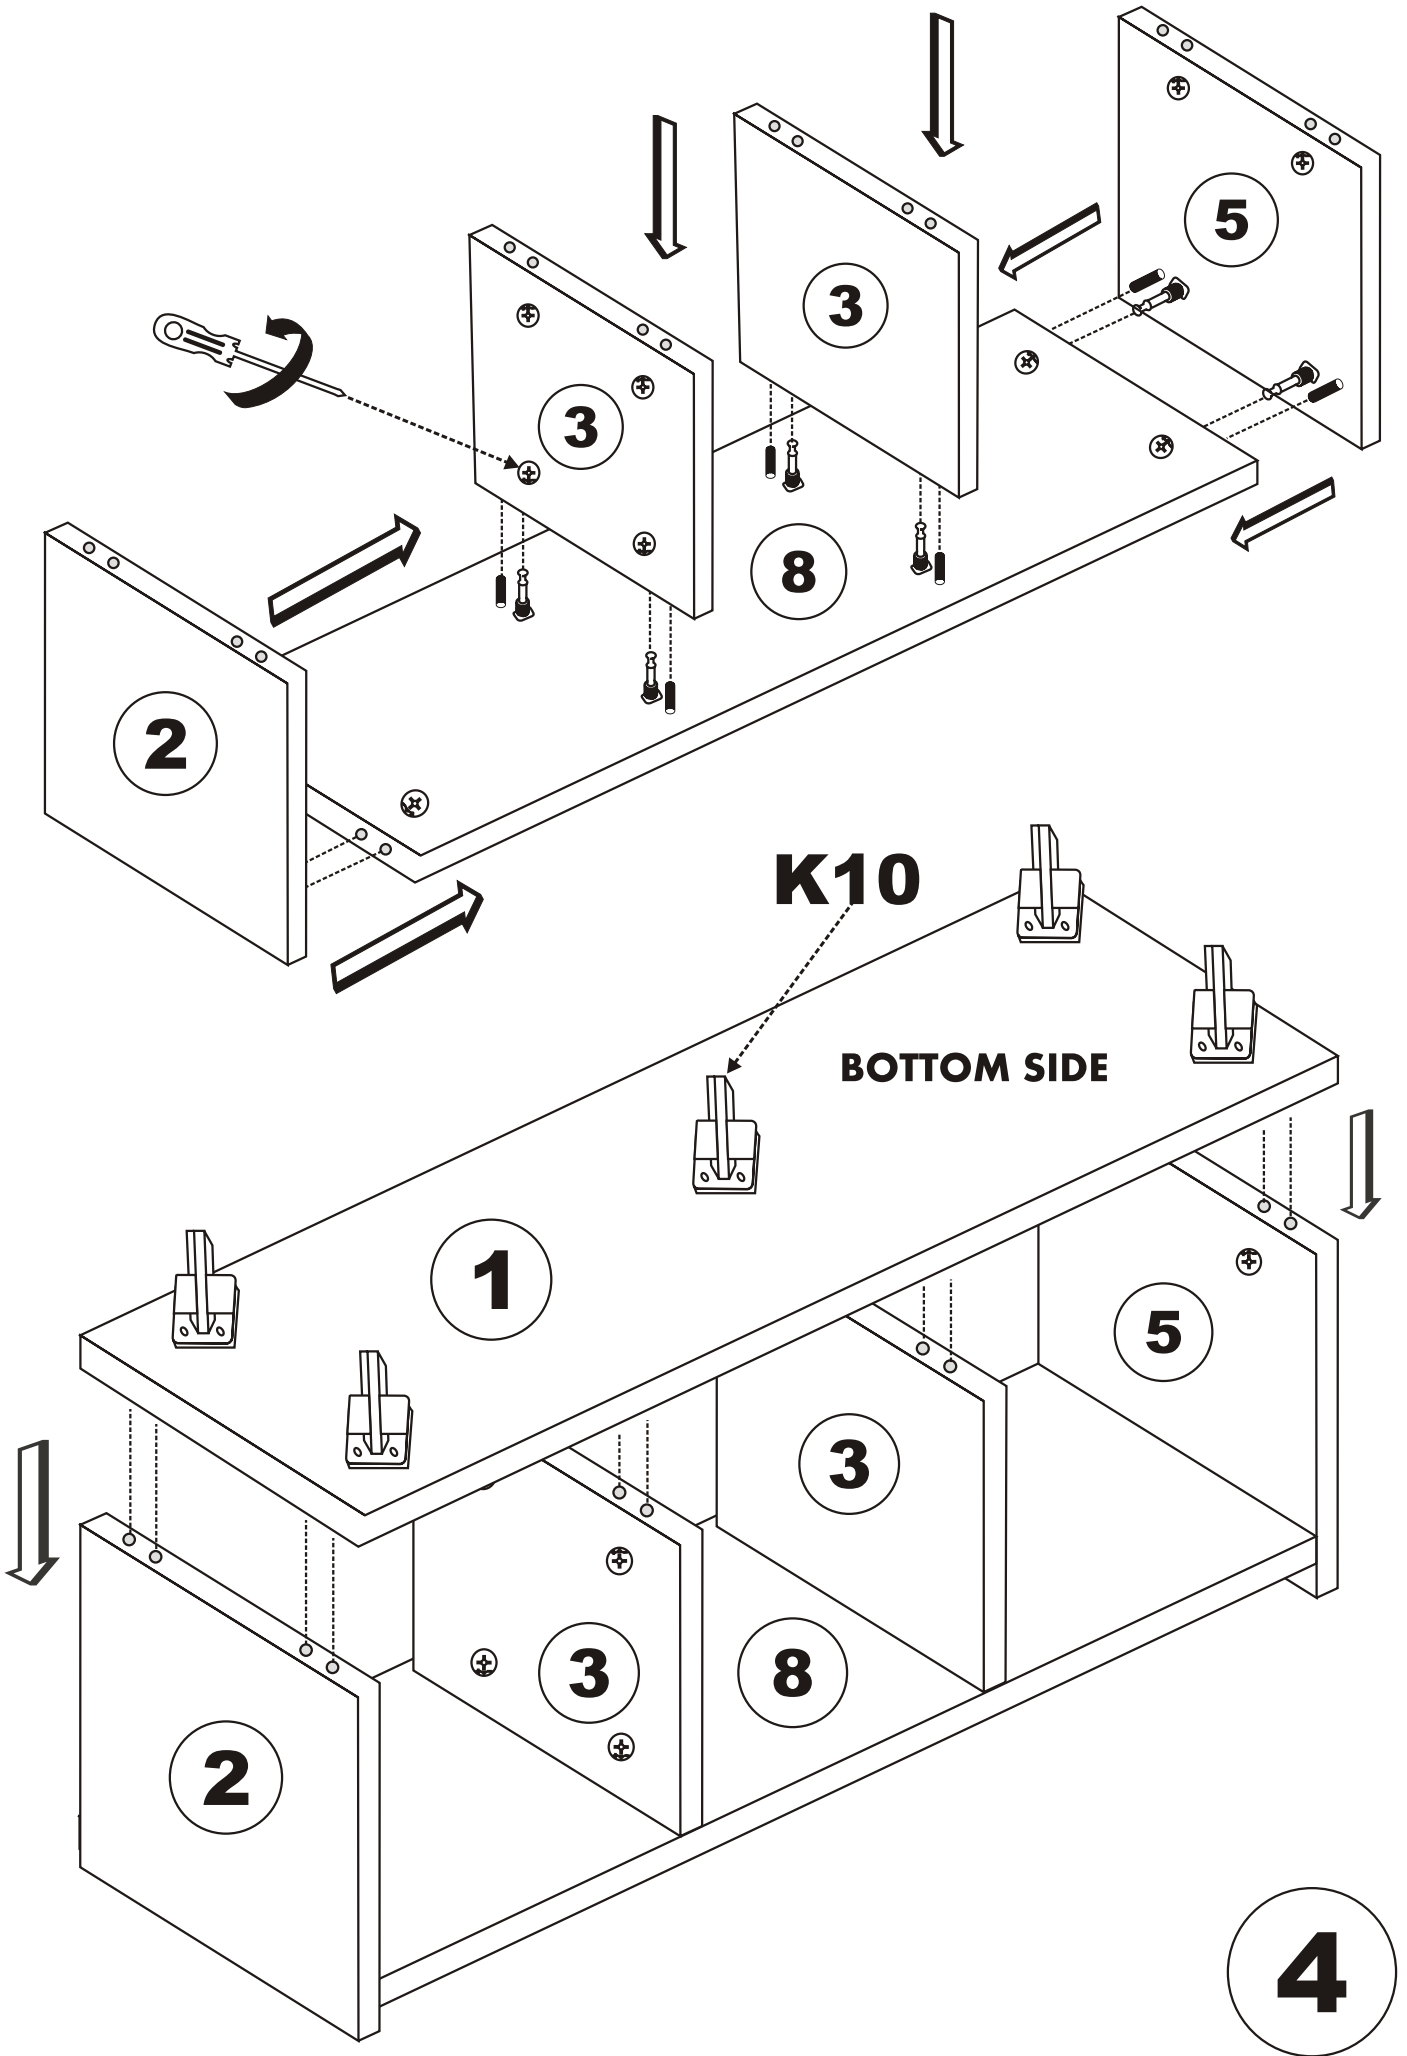

LIDYA . TV

Assembly Manual

Kalune Design
Furniture

ATTENTION !!

Minifix is the main connection material used in Decortile products ,
Before starting assembly , Please check the drawings below

Accessory List

K10  5X	A1 Minifix  16X	A2 Minifix  16X	K05  3X
	A3  16X	N20 3,5X18  25X	K03  6X
F16  20X	M18  25X	F21  6X	F22  6X

General view

Settings of hinge

Settings of hinge

Settings of hinge

A - To connect the hinge to door
 B - to arrange the door

Arrows to show the directions for arrangement of doors.

6

7