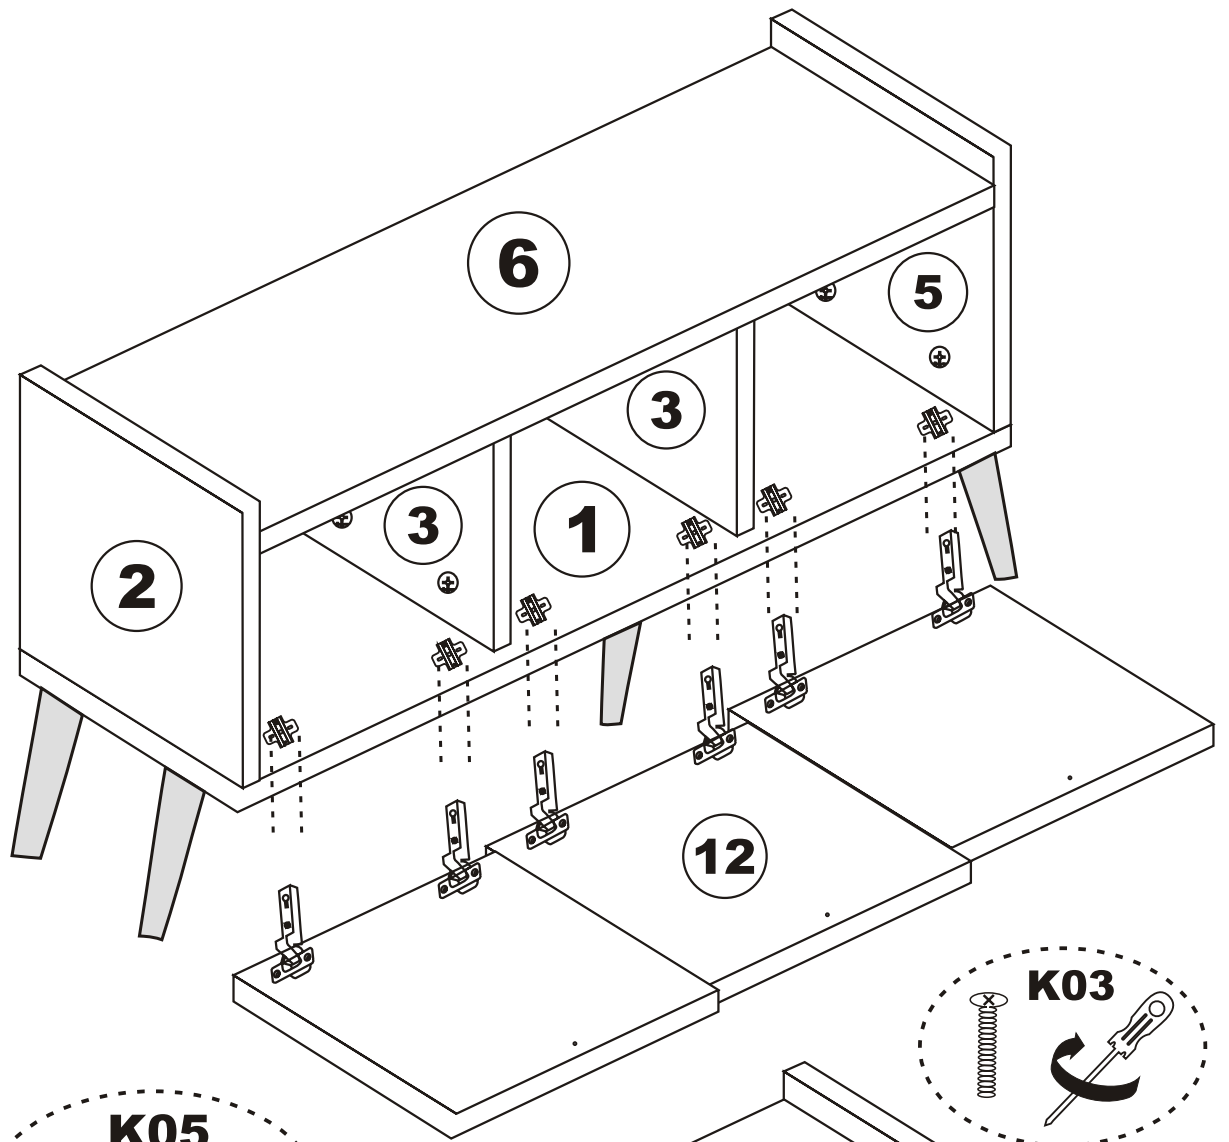

LIDYA . TV

Assembly Manual

Kalune Design
Furniture

ATTENTION !!

Minifix is the main connection material used in Decortile products ,
Before starting assembly , Please check the drawings below

Accessory List

K10  5X	A1 Minifix  16X	A2 Minifix  16X	K05  3X
	A3  16X	N20 3,5X18  25X	K03  6X
F16  20X	M18  25X	F21  6X	F22  6X

General view

Settings of hinge

Settings of hinge

Settings of hinge

A - To connect the hinge to door
 B - to arrange the door

Arrows to show the directions for arrangement of doors.

6

7