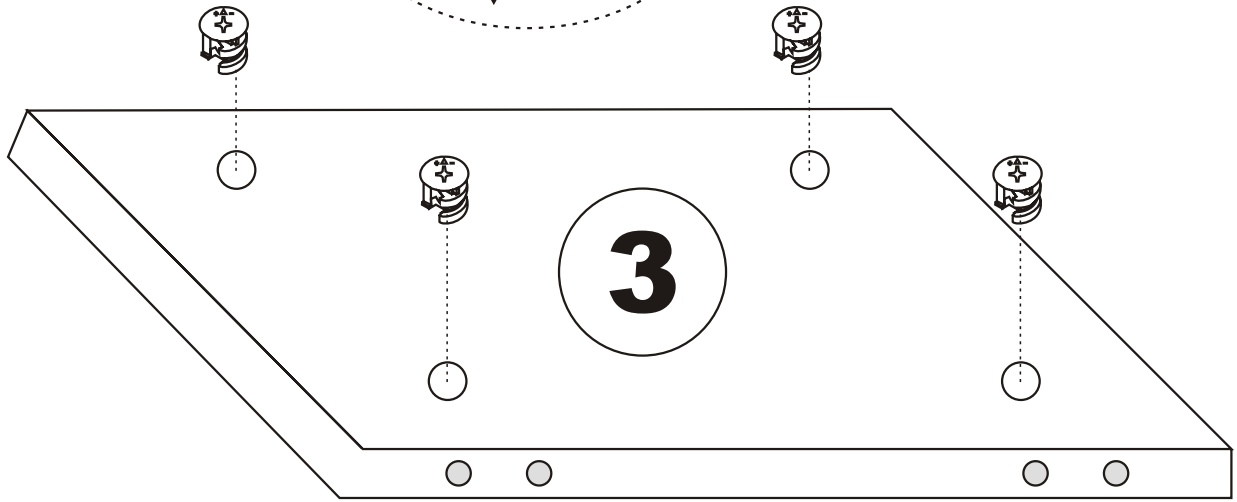

LIDYA . TV

Assembly Manual

Kalune Design
Furniture

ATTENTION !!

Minifix is the main connection material used in Decortile products ,
Before starting assembly , Please check the drawings below

Accessory List

K10  5X	A1 Minifix  16X	A2 Minifix  16X	K05  3X
	A3  16X	N20 3,5X18  25X	K03  6X
F16  20X	M18  25X	F21  6X	F22  6X

General view

Settings of hinge

Settings of hinge

Settings of hinge

A - To connect the hinge to door
 B - to arrange the door

Arrows to show the directions for arrangement of doors.

6

7