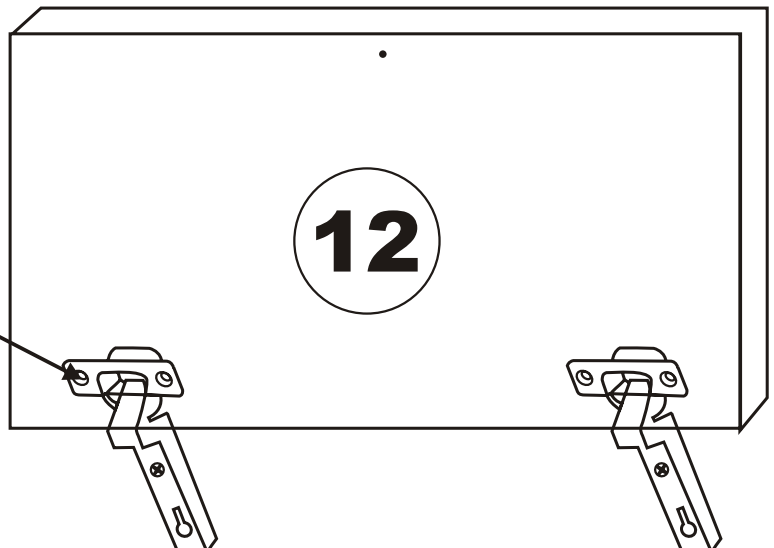

LIDYA . TV

Assembly Manual

Kalune Design
Furniture

ATTENTION !!

Minifix is the main connection material used in Decortile products ,
Before starting assembly , Please check the drawings below

Accessory List

K10  5X	A1 Minifix  16X	A2 Minifix  16X	K05  3X
	A3  16X	N20 3,5X18  25X	K03  6X
F16  20X	M18  25X	F21  6X	F22  6X

General view

Settings of hinge

Settings of hinge

Settings of hinge

A - To connect the hinge to door
 B - to arrange the door

Arrows to show the directions for arrangement of doors.

6

7