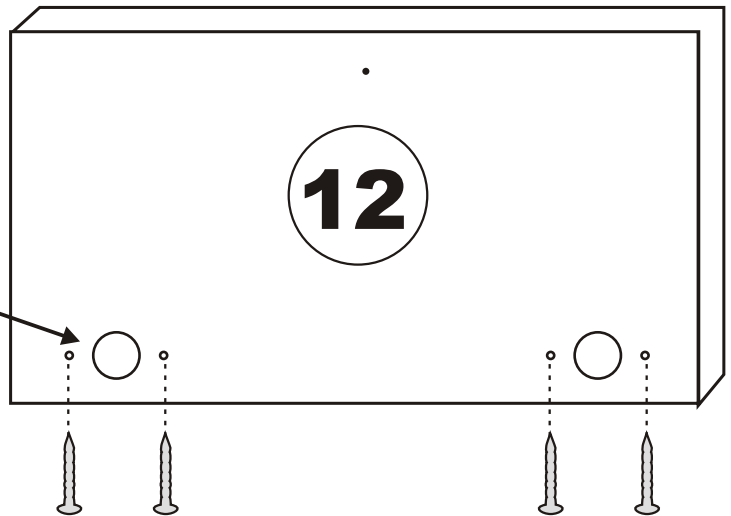

LIDYA . TV

Assembly Manual

Kalune Design
Furniture

ATTENTION !!

Minifix is the main connection material used in Decortile products ,
Before starting assembly , Please check the drawings below

Accessory List

K10  5X	A1 Minifix  16X	A2 Minifix  16X	K05  3X
	A3  16X	N20 3,5X18  25X	K03  6X
F16  20X	M18  25X	F21  6X	F22  6X

General view

Settings of hinge

Settings of hinge

Settings of hinge

A - To connect the hinge to door
 B - to arrange the door

Arrows to show the directions for arrangement of doors.

6

7