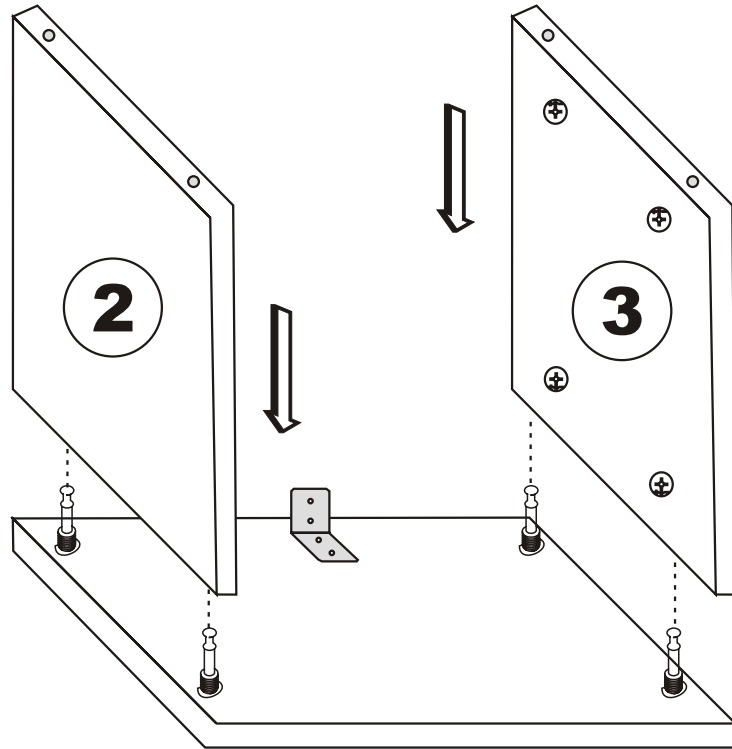

Accessory List

K05  1X	A1 Minifix  8X	A2 Minifix  8X	F21  2X
K03  1X	N19  7X	N20 3,5X18  12X	F22  2X
T24 6x50m  4X	F16  7X	K14  1X	Y18  2X

General view

2

3

Settings of hinge

Settings of hinge

Settings of hinge

A - To connect the hinge to door
B - to arrange the door

Arrows to show the directions for arrangement of doors.

5

COFFEE TABLE

ATTENTION !!

Minifix is the main connection material used in Decortile products ,
Before starting assembly , Please check the drawings below
Accessory List