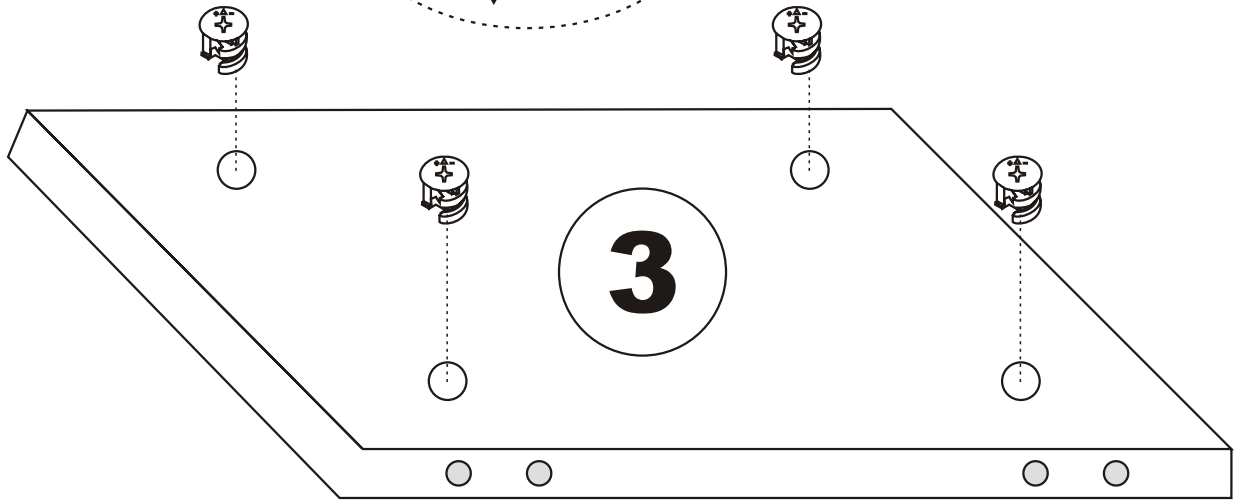

LIDYA . TV

Assembly Manual

Kalune Design
Furniture

ATTENTION !!

Minifix is the main connection material used in Decortile products ,
Before starting assembly , Please check the drawings below

Accessory List

K10  5X	A1 Minifix  16X	A2 Minifix  16X	K05  3X
	A3  16X	N20 3,5X18  25X	K03  3X
F16  20X	M18  25X	F21  6X	F22  6X

General view

Settings of hinge

Settings of hinge

Settings of hinge

A - To connect the hinge to door
B - to arrange the door