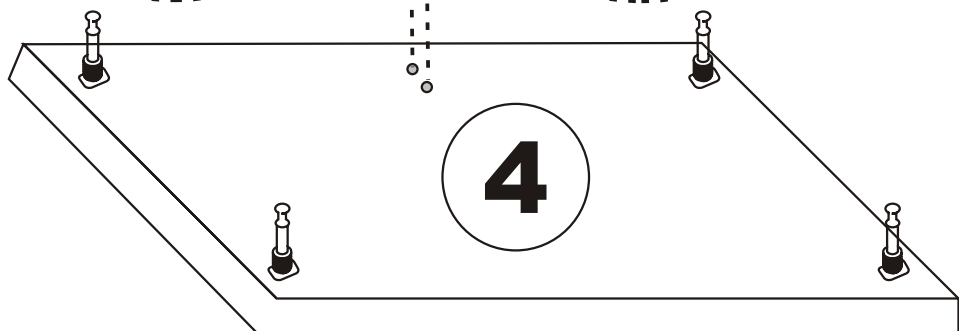

Do not use your furniture for out of purposes.Do not directly contact your furniture with excessive heat, cold and humidity because the product can be affected..

ATTENTION !!

Minifix is the main connection material used in Decortile products ,
Before starting assembly , Please check the drawings below

Accessory List

K05  1X	A1 Minifix  8X	A2 Minifix  8X	F21  2X
K03  1X	N19  7X	N20 3,5X18  12X	F22  2X
T24 6x50m  4X	F16  7X	K14  1X	Y18  2X

General view

2

3

Settings of hinge

Settings of hinge

Settings of hinge

A - To connect the hinge to door
B - to arrange the door

Arrows to show the directions for arrangement of doors.

5

COFFEE TABLE

ATTENTION !!

Minifix is the main connection material used in Decortile products ,
Before starting assembly , Please check the drawings below
Accessory List