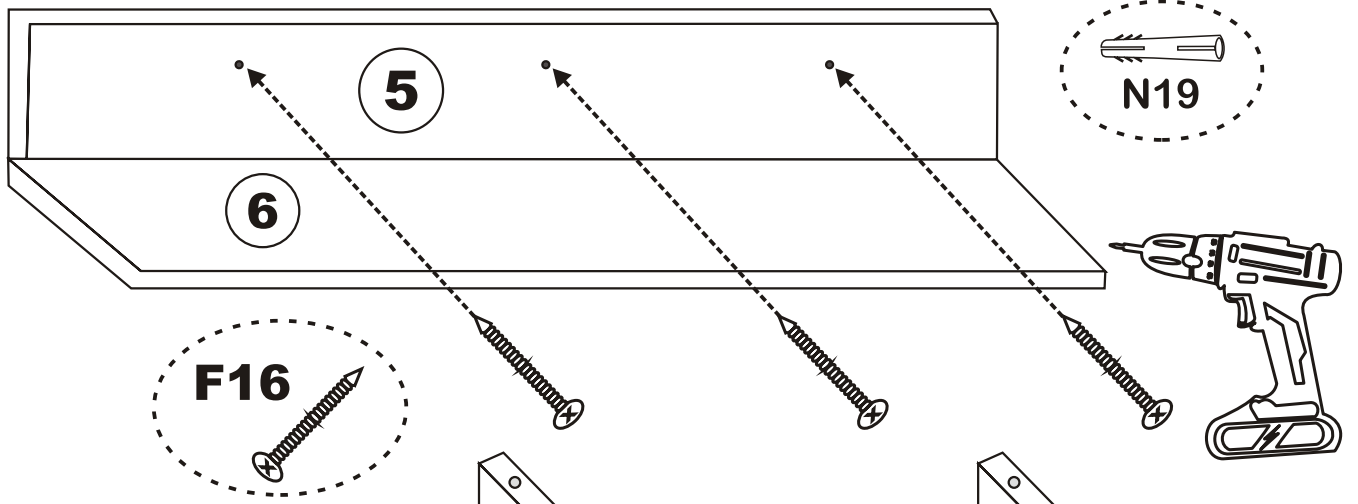

Accessory List

K05  1X	A1 Minifix  8X	A2 Minifix  8X	F21  2X
K03  1X	N19  7X	N20 3,5X18  12X	F22  2X
T24 6x50m  4X	F16  7X	K14  1X	Y18  2X

General view

2

3

Settings of hinge

Settings of hinge

Settings of hinge

A - To connect the hinge to door
B - to arrange the door

Arrows to show the directions for arrangement of doors.

5

COFFEE TABLE

ATTENTION !!

Minifix is the main connection material used in Decortile products ,
Before starting assembly , Please check the drawings below
Accessory List