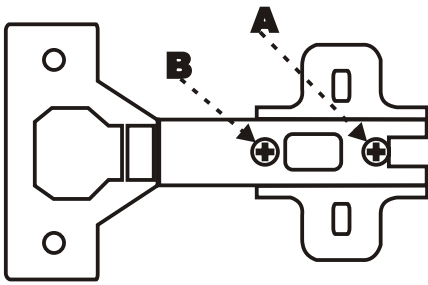

Accessory List

K05  1X	A1 Minifix  8X	A2 Minifix  8X	F21  2X
K03  1X	N19  7X	N20 3,5X18  12X	F22  2X
T24 6x50m  4X	F16  7X	K14  1X	Y18  2X

General view

2

3

Settings of hinge

Settings of hinge

Settings of hinge

A - To connect the hinge to door
B - to arrange the door

Arrows to show the directions for arrangement of doors.

5

COFFEE TABLE

ATTENTION !!

Minifix is the main connection material used in Decortile products ,
Before starting assembly , Please check the drawings below
Accessory List