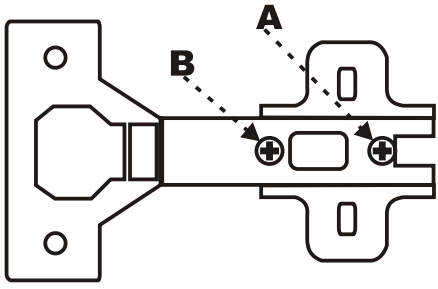

LIDYA . TV

Assembly Manual

Kalune Design
Furniture

ATTENTION !!

Minifix is the main connection material used in Decortile products ,
Before starting assembly , Please check the drawings below

Accessory List

K10  5X	A1 Minifix  16X	A2 Minifix  16X	K05  3X
	A3  16X	N20 3,5X18  25X	K03  3X
F16  20X	M18  25X	F21  6X	F22  6X

General view

Settings of hinge

Settings of hinge

Settings of hinge

A - To connect the hinge to door
B - to arrange the door

Arrows to show the directions for arrangement of doors.

6

7

LIDYA DUAR RAFI

Assembly Manual

Kalune Design
Furniture

Dear Customer,
We design and produce our products for people to love and have fun with them as we do.
The product you bought was subjected to all sorts of tests and control before sending out to you