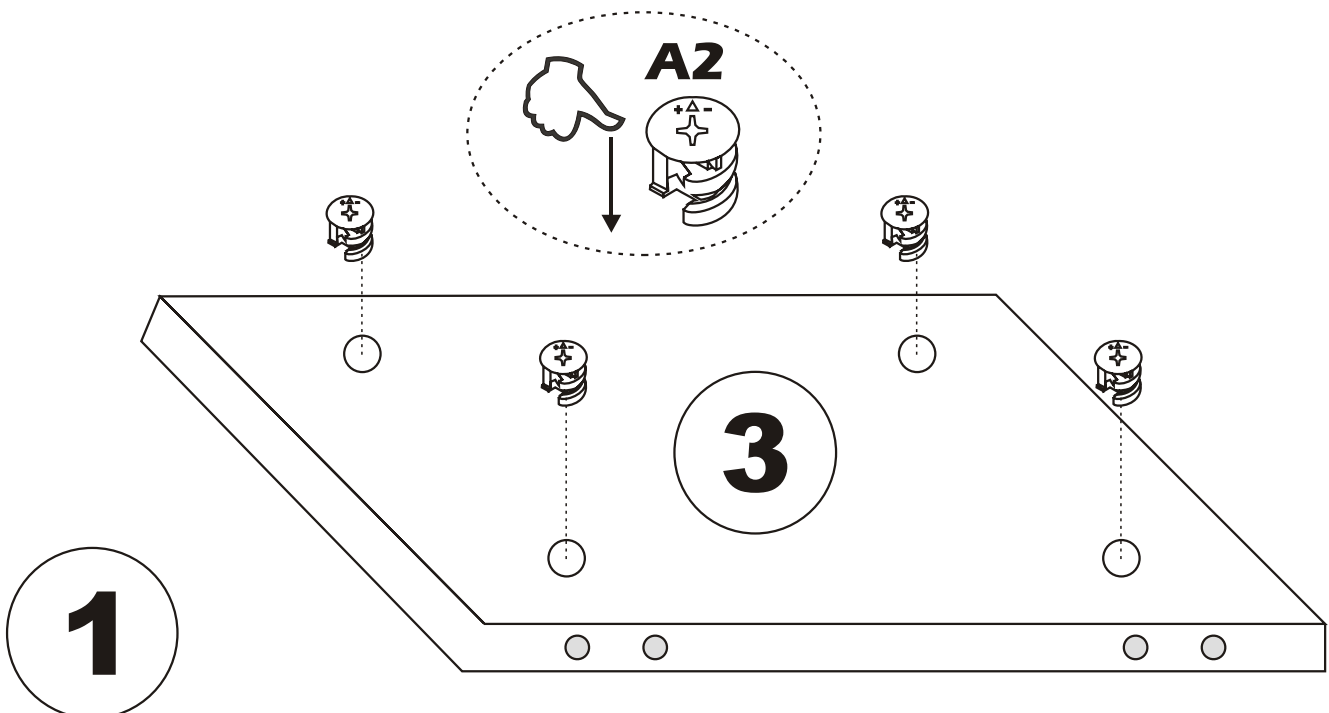

LIDYA . TV

Assembly Manual

Kalune Design
Furniture

ATTENTION !!

Minifix is the main connection material used in Decortile products ,
Before starting assembly , Please check the drawings below

Accessory List

K10  5X	A1 Minifix  16X	A2 Minifix  16X	K05  3X
	A3  16X	N20 3,5X18  25X	K03  3X
F16  20X	M18  25X	F21  6X	F22  6X

General view

Settings of hinge

Settings of hinge

Settings of hinge

A - To connect the hinge to door
B - to arrange the door