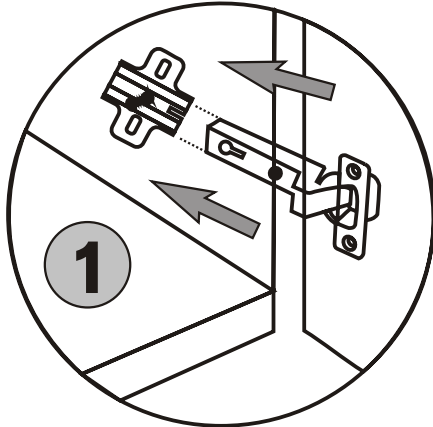

LIDYA . TV

Assembly Manual

Kalune Design
Furniture

ATTENTION !!

Minifix is the main connection material used in Decortile products ,
Before starting assembly , Please check the drawings below

Accessory List

K10  5X	A1 Minifix  16X	A2 Minifix  16X	K05  3X
	A3  16X	N20 3,5X18  25X	K03  3X
F16  20X	M18  25X	F21  6X	F22  6X

General view

Settings of hinge

Settings of hinge

Settings of hinge

A - To connect the hinge to door
B - to arrange the door

Arrows to show the directions for arrangement of doors.

6

7

LIDYA DUAR RAFI

Assembly Manual

Kalune Design
Furniture

Dear Customer,
We design and produce our products for people to love and have fun with them as we do.
The product you bought was subjected to all sorts of tests and control before sending out to you