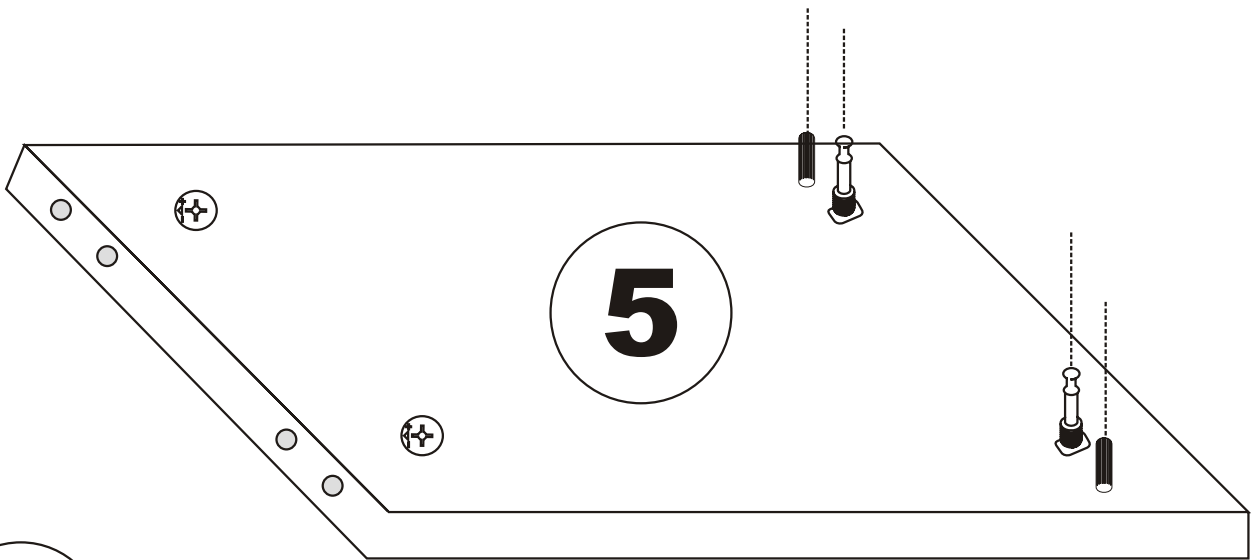

LIDYA . TV

Assembly Manual

Kalune Design
Furniture

ATTENTION !!

Minifix is the main connection material used in Decortile products ,
Before starting assembly , Please check the drawings below

Accessory List

K10  5X	A1 Minifix  16X	A2 Minifix  16X	K05  3X
	A3  16X	N20 3,5X18  25X	K03  3X
F16  20X	M18  25X	F21  6X	F22  6X

General view

Settings of hinge

Settings of hinge

Settings of hinge

A - To connect the hinge to door
B - to arrange the door