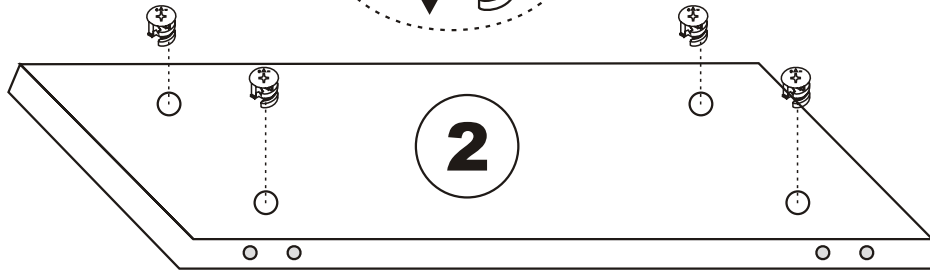

Accessory List

K05  1X	A1 Minifix  8X	A2 Minifix  8X	F21  2X
K03  1X	N19  7X	N20 3,5X18  12X	F22  2X
T24 6x50m  4X	F16  7X	K14  1X	Y18  2X

General view

2

3

Settings of hinge

Settings of hinge

Settings of hinge

A - To connect the hinge to door
B - to arrange the door

Arrows to show the directions for arrangement of doors.

5

COFFEE TABLE

ATTENTION !!

Minifix is the main connection material used in Decortile products ,
Before starting assembly , Please check the drawings below
Accessory List

K10  4X	A1 Minifix  12X	A2 Minifix  12X	A3  12X	F16 4X25  16X
--	--	--	---	--

General view

1

3