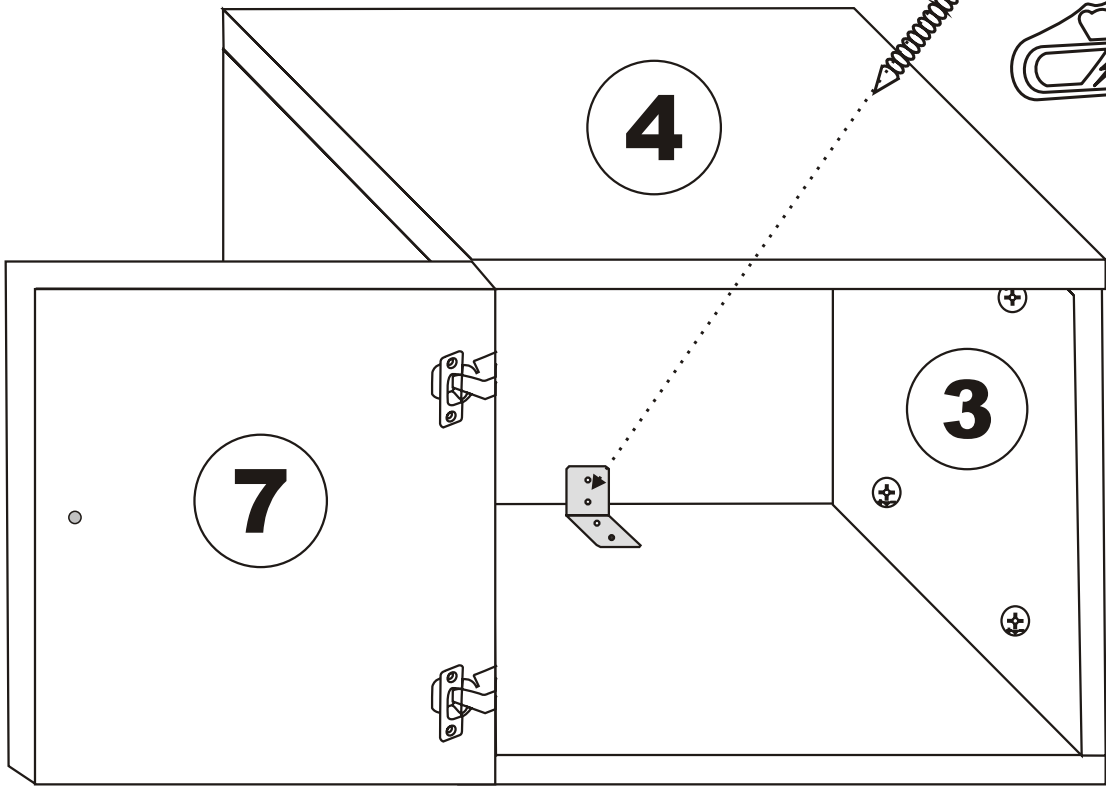

Accessory List

K05  1X	A1 Minifix  8X	A2 Minifix  8X	F21  2X
K03  1X	N19  7X	N20 3,5X18  12X	F22  2X
T24 6x50m  4X	F16  7X	K14  1X	Y18  2X

General view

2

3

Settings of hinge

Settings of hinge

Settings of hinge

A - To connect the hinge to door
B - to arrange the door

Arrows to show the directions for arrangement of doors.

5

COFFEE TABLE

ATTENTION !!

Minifix is the main connection material used in Decortile products ,
Before starting assembly , Please check the drawings below
Accessory List