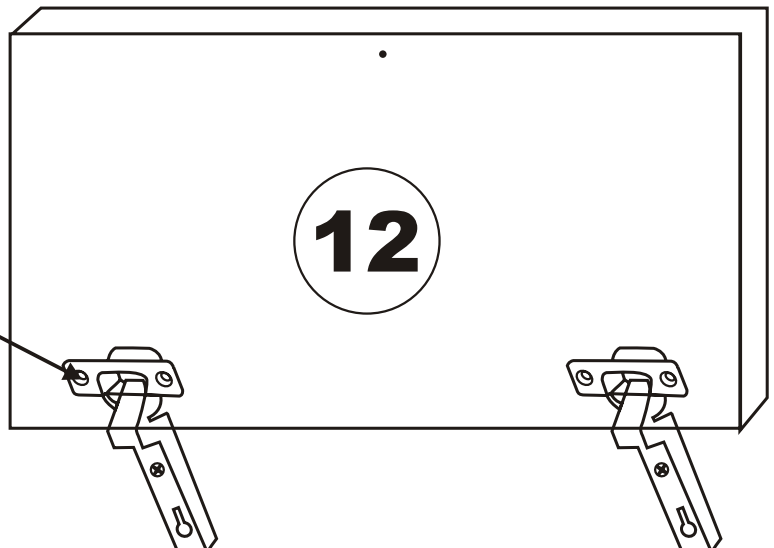

LIDYA . TV

Assembly Manual

Kalune Design
Furniture

ATTENTION !!

Minifix is the main connection material used in Decortile products ,
Before starting assembly , Please check the drawings below

Accessory List

K10  5X	A1 Minifix  16X	A2 Minifix  16X	K05  3X
	A3  16X	N20 3,5X18  25X	K03  3X
F16  20X	M18  25X	F21  6X	F22  6X

General view

Settings of hinge

Settings of hinge

Settings of hinge

A - To connect the hinge to door
B - to arrange the door

Arrows to show the directions for arrangement of doors.

6

7

LIDYA DUAR RAFI

Assembly Manual

Kalune Design
Furniture

Dear Customer,
We design and produce our products for people to love and have fun with them as we do.
The product you bought was subjected to all sorts of tests and control before sending out to you