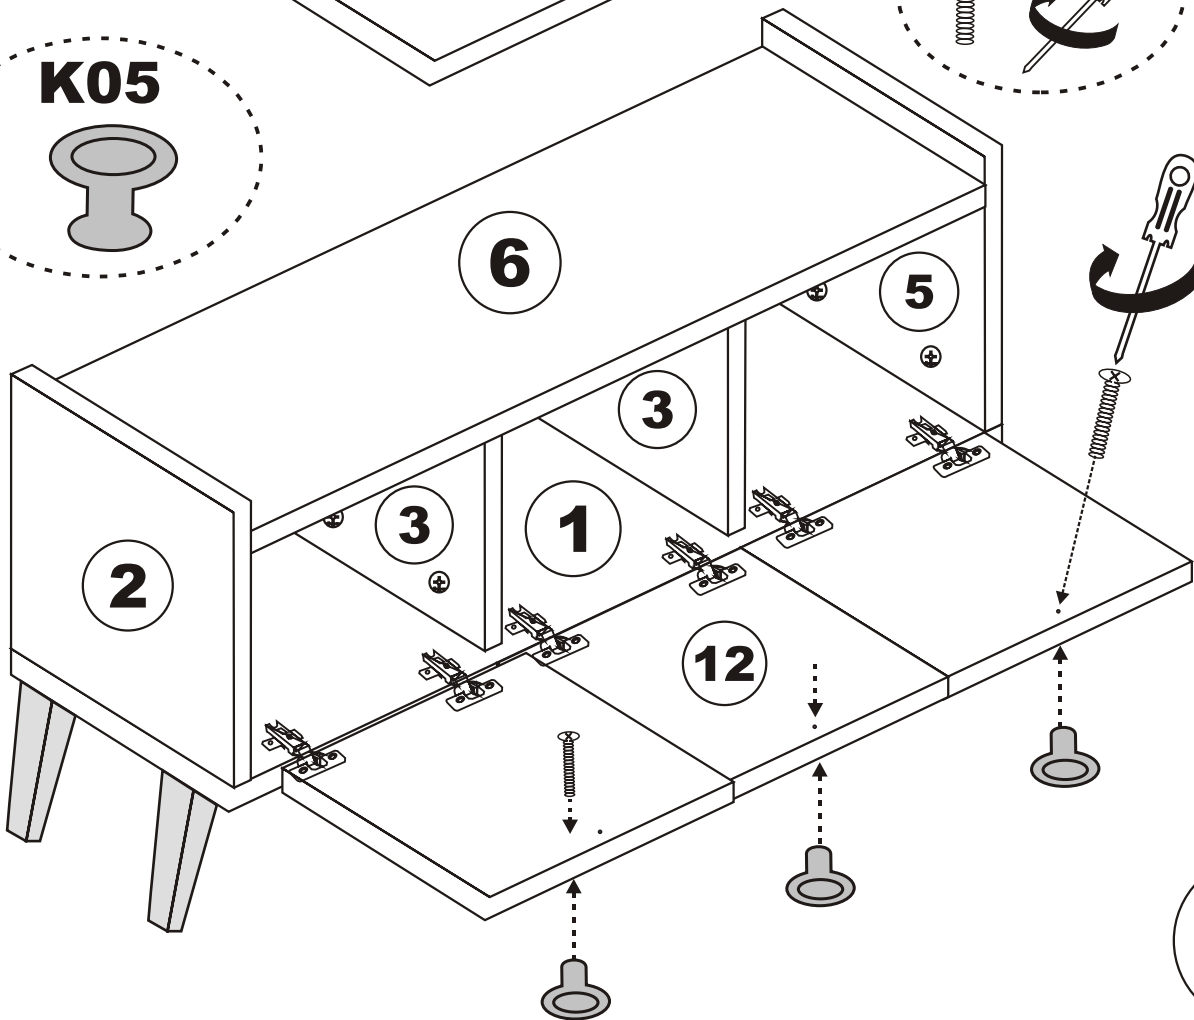

LIDYA . TV

Assembly Manual

Kalune Design
Furniture

ATTENTION !!

Minifix is the main connection material used in Decortile products ,
Before starting assembly , Please check the drawings below

Accessory List

K10  5X	A1 Minifix  16X	A2 Minifix  16X	K05  3X
	A3  16X	N20 3,5X18  25X	K03  3X
F16  20X	M18  25X	F21  6X	F22  6X

General view

Settings of hinge

Settings of hinge

Settings of hinge

A - To connect the hinge to door
B - to arrange the door

Arrows to show the directions for arrangement of doors.

6

7

LIDYA DUAR RAFI

Assembly Manual

Kalune Design
Furniture

Dear Customer,
We design and produce our products for people to love and have fun with them as we do.
The product you bought was subjected to all sorts of tests and control before sending out to you