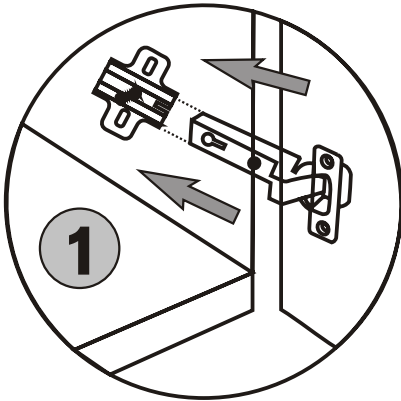

Accessory List

K05  1X	A1 Minifix  8X	A2 Minifix  8X	F21  2X
K03  1X	N19  7X	N20 3,5X18  12X	F22  2X
T24 6x50m  4X	F16  7X	K14  1X	Y18  2X

General view

2

3

Settings of hinge

Settings of hinge

Settings of hinge

A - To connect the hinge to door
B - to arrange the door

Arrows to show the directions for arrangement of doors.

5

COFFEE TABLE

ATTENTION !!

Minifix is the main connection material used in Decortile products ,
Before starting assembly , Please check the drawings below
Accessory List