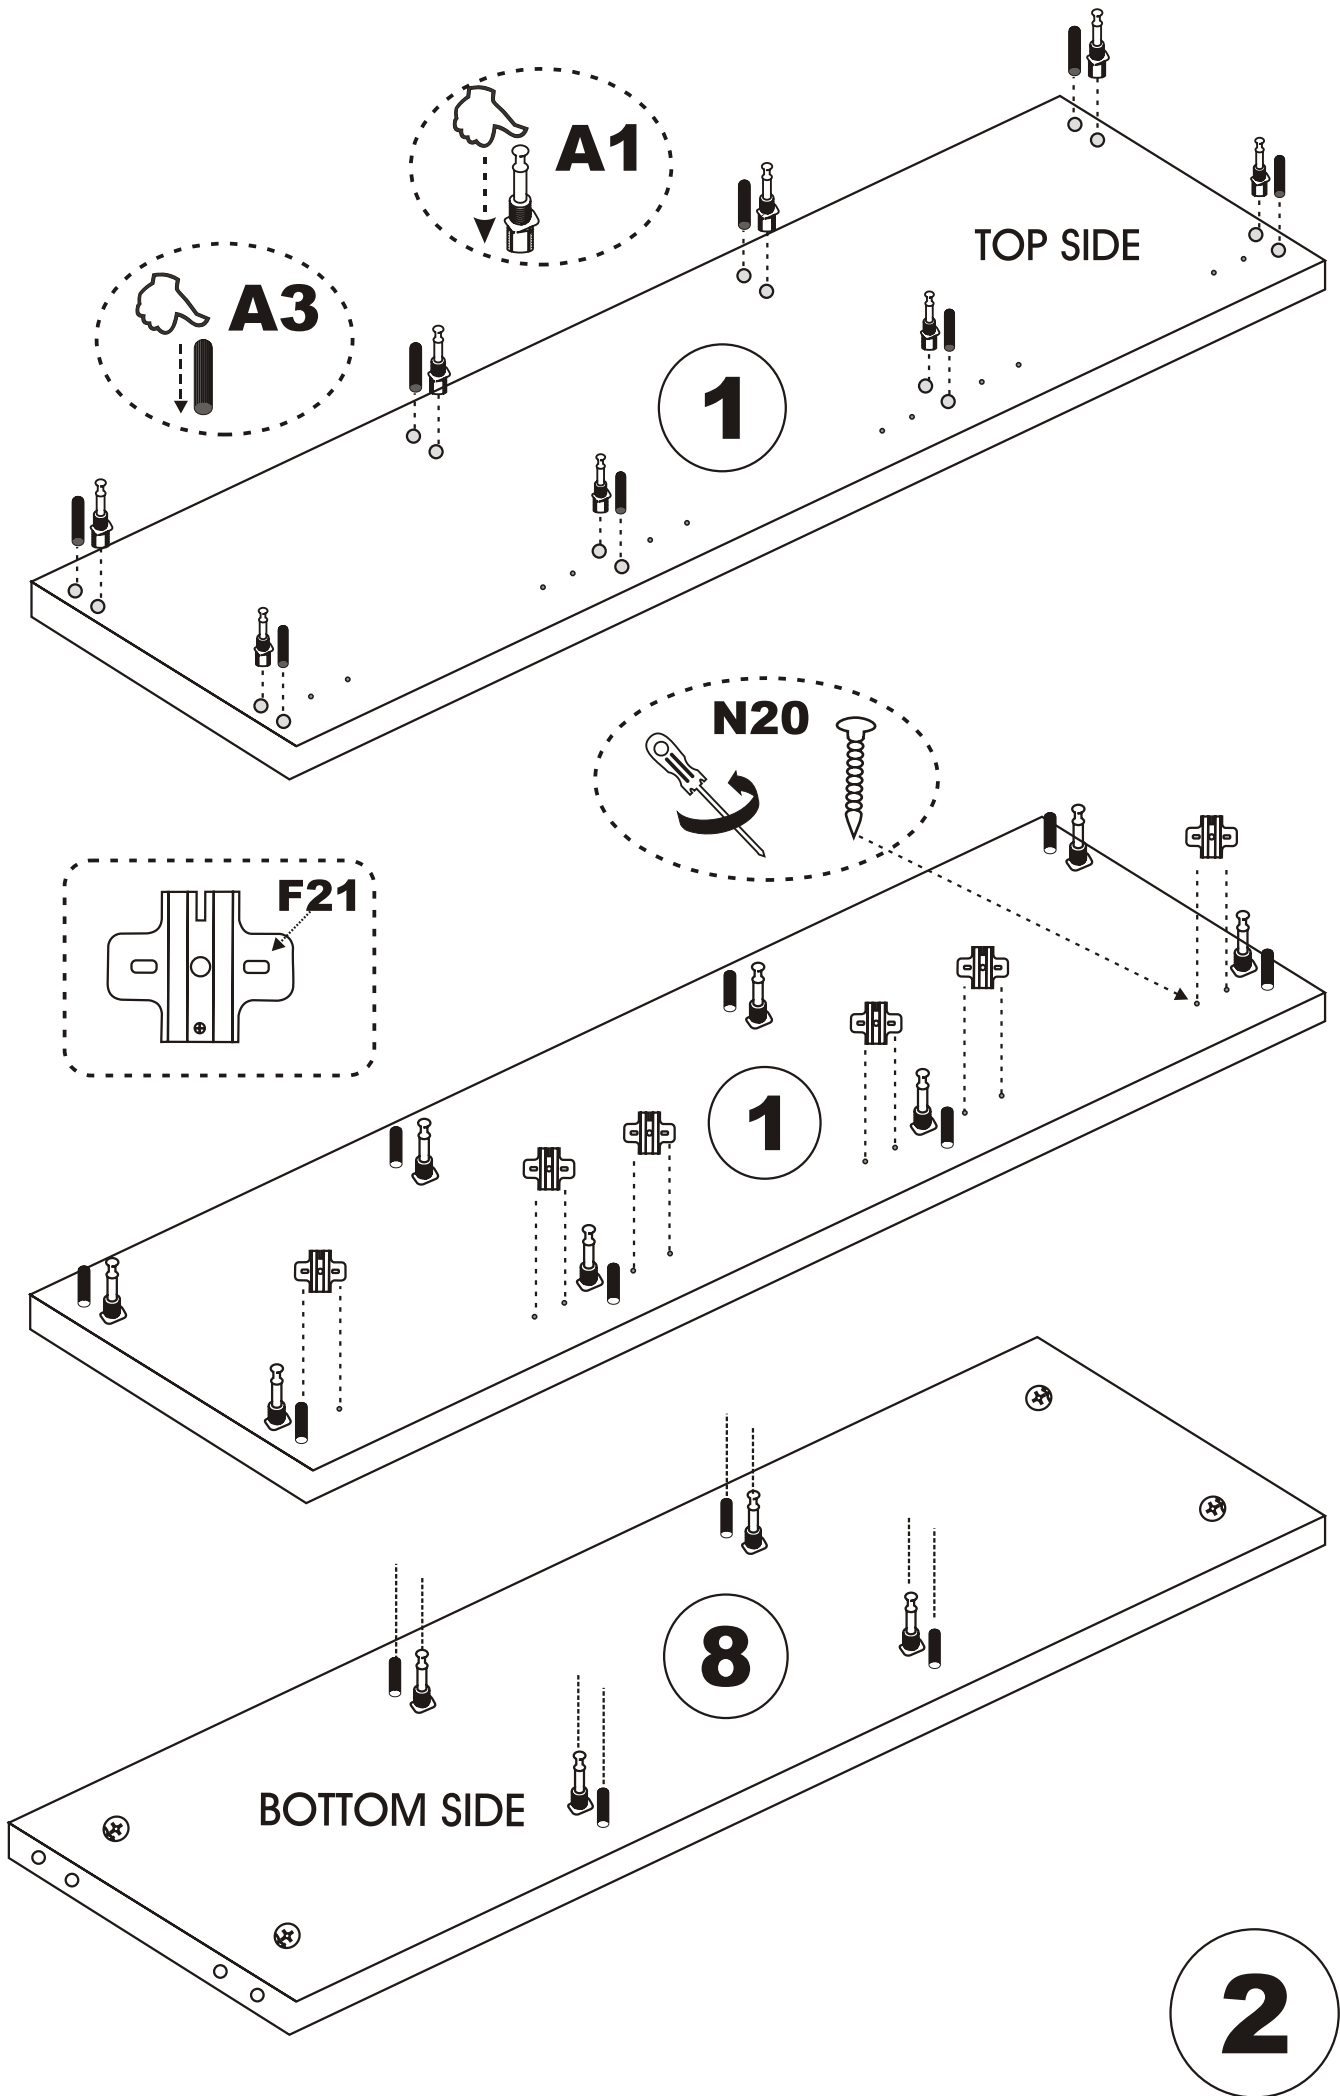

LIDYA . TV

Assembly Manual

Kalune Design
Furniture

ATTENTION !!

Minifix is the main connection material used in Decortile products ,
Before starting assembly , Please check the drawings below

Accessory List

K10  5X	A1 Minifix  16X	A2 Minifix  16X	K05  3X
	A3  16X	N20 3,5X18  25X	K03  3X
F16  20X	M18  25X	F21  6X	F22  6X

General view

Settings of hinge

Settings of hinge

Settings of hinge

A - To connect the hinge to door
B - to arrange the door

Arrows to show the directions for arrangement of doors.

6

7

LIDYA DUAR RAFI

Assembly Manual

Kalune Design
Furniture

Dear Customer,
We design and produce our products for people to love and have fun with them as we do.
The product you bought was subjected to all sorts of tests and control before sending out to you