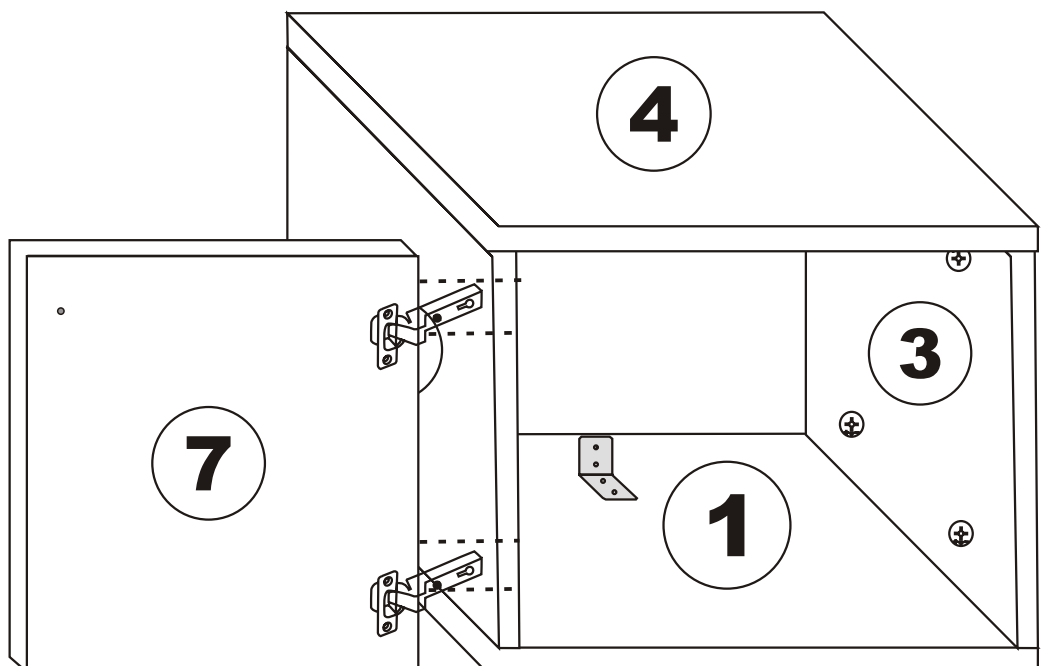

Accessory List

K05  1X	A1 Minifix  8X	A2 Minifix  8X	F21  2X
K03  1X	N19  7X	N20 3,5X18  12X	F22  2X
T24 6x50m  4X	F16  7X	K14  1X	Y18  2X

General view

2

3

Settings of hinge

Settings of hinge

Settings of hinge

A - To connect the hinge to door
B - to arrange the door

Arrows to show the directions for arrangement of doors.

5

COFFEE TABLE

ATTENTION !!

Minifix is the main connection material used in Decortile products ,
Before starting assembly , Please check the drawings below
Accessory List