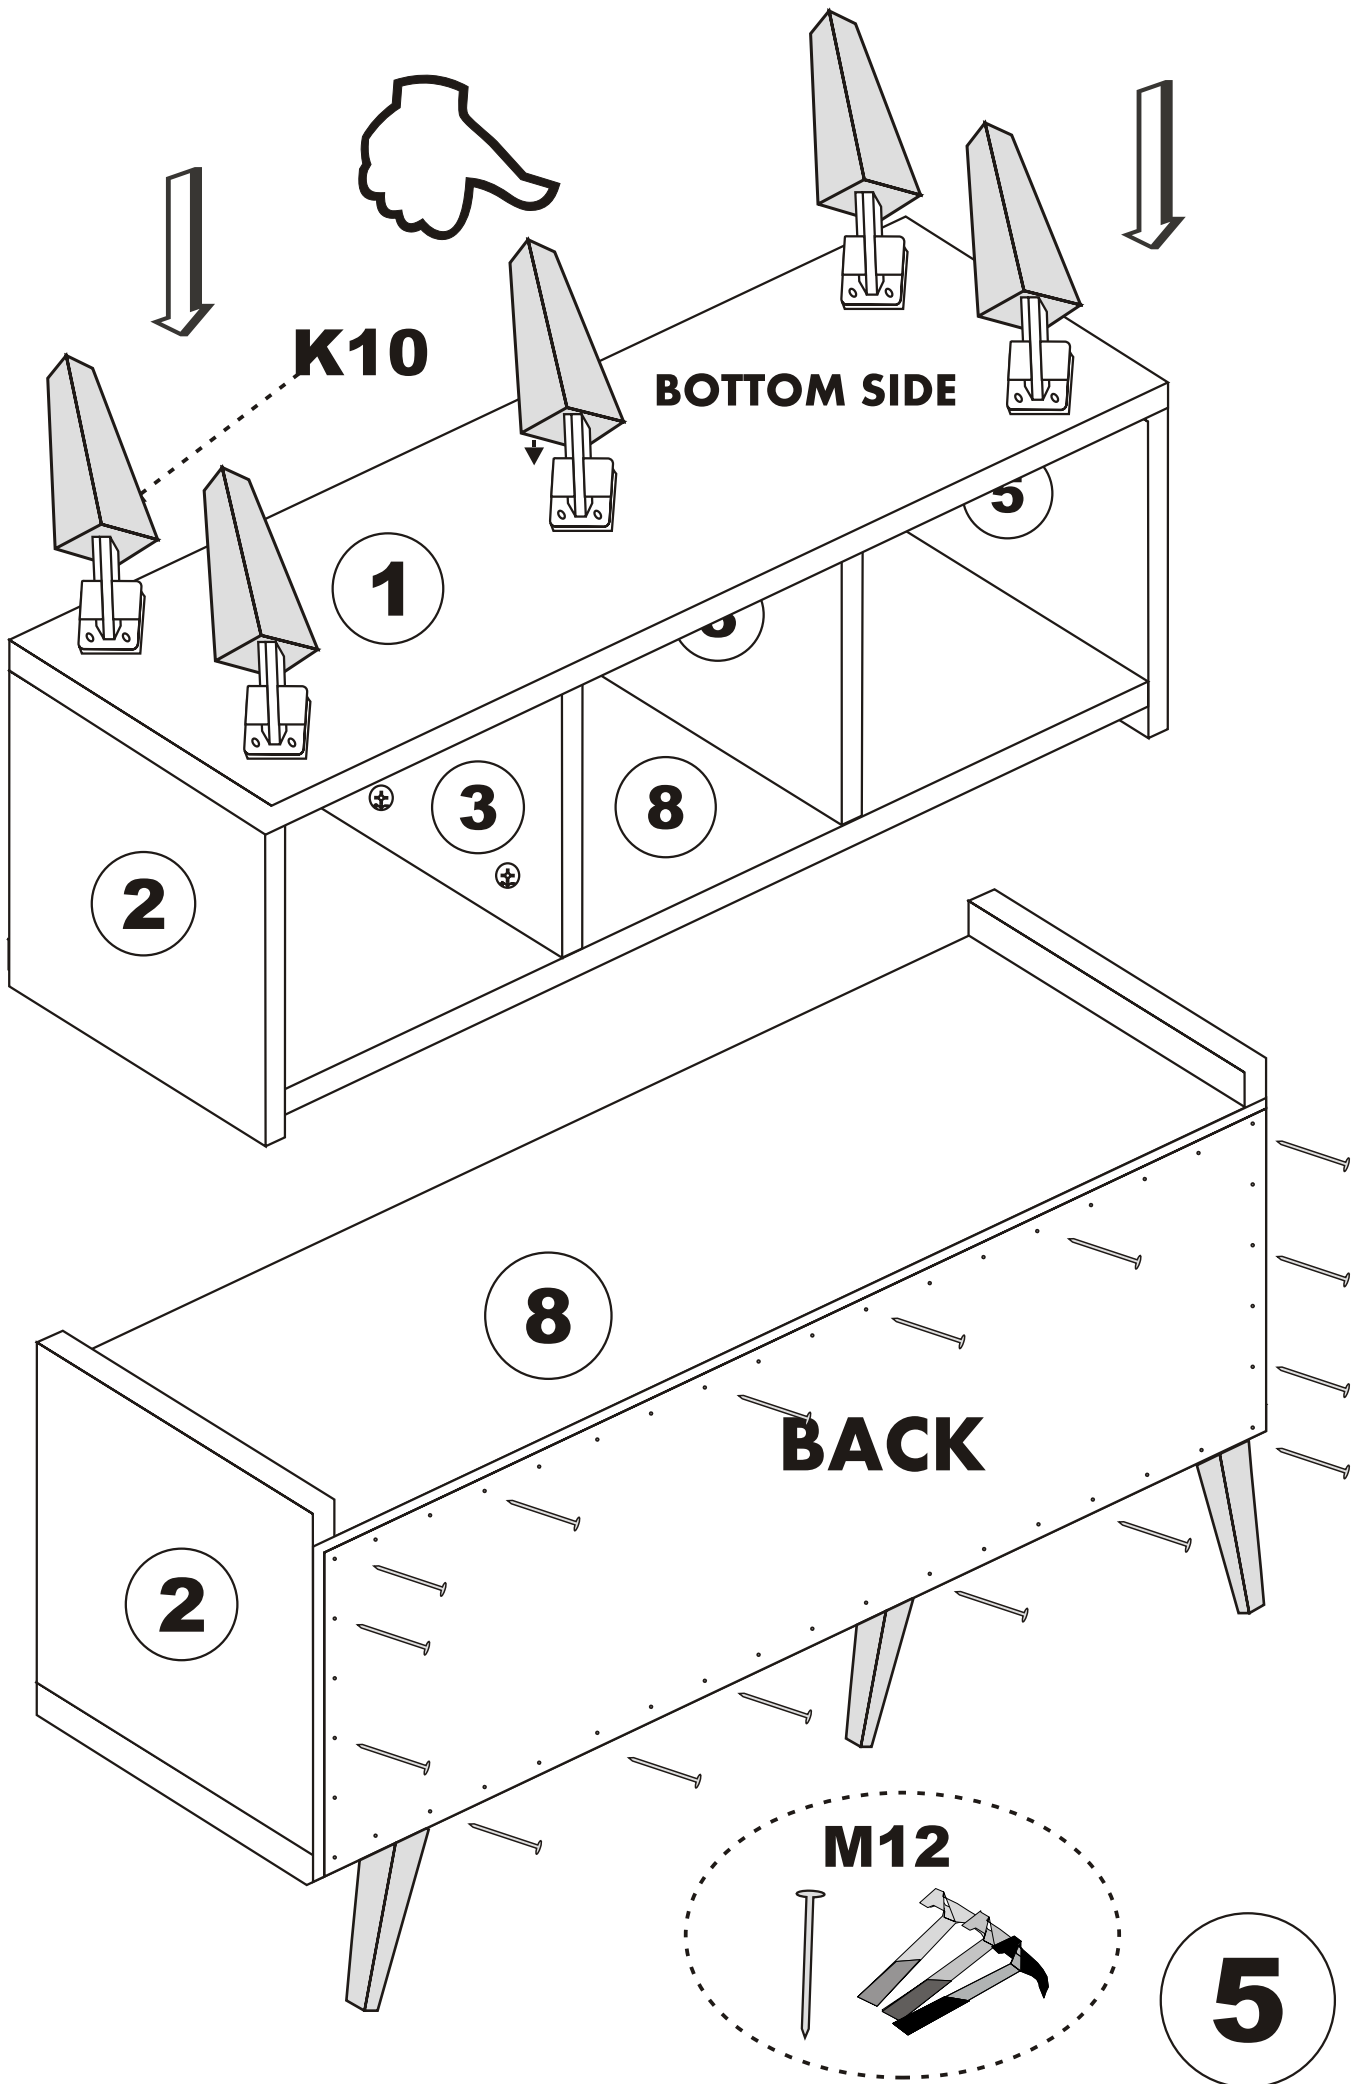

LIDYA . TV

Assembly Manual

Kalune Design
Furniture

ATTENTION !!

Minifix is the main connection material used in Decortile products ,
Before starting assembly , Please check the drawings below

Accessory List

K10  5X	A1 Minifix  16X	A2 Minifix  16X	K05  3X
	A3  16X	N20 3,5X18  25X	K03  3X
F16  20X	M18  25X	F21  6X	F22  6X

General view

Settings of hinge

Settings of hinge

Settings of hinge

A - To connect the hinge to door
B - to arrange the door

Arrows to show the directions for arrangement of doors.

6

7

LIDYA DUAR RAFI

Assembly Manual

Kalune Design
Furniture

Dear Customer,
We design and produce our products for people to love and have fun with them as we do.
The product you bought was subjected to all sorts of tests and control before sending out to you