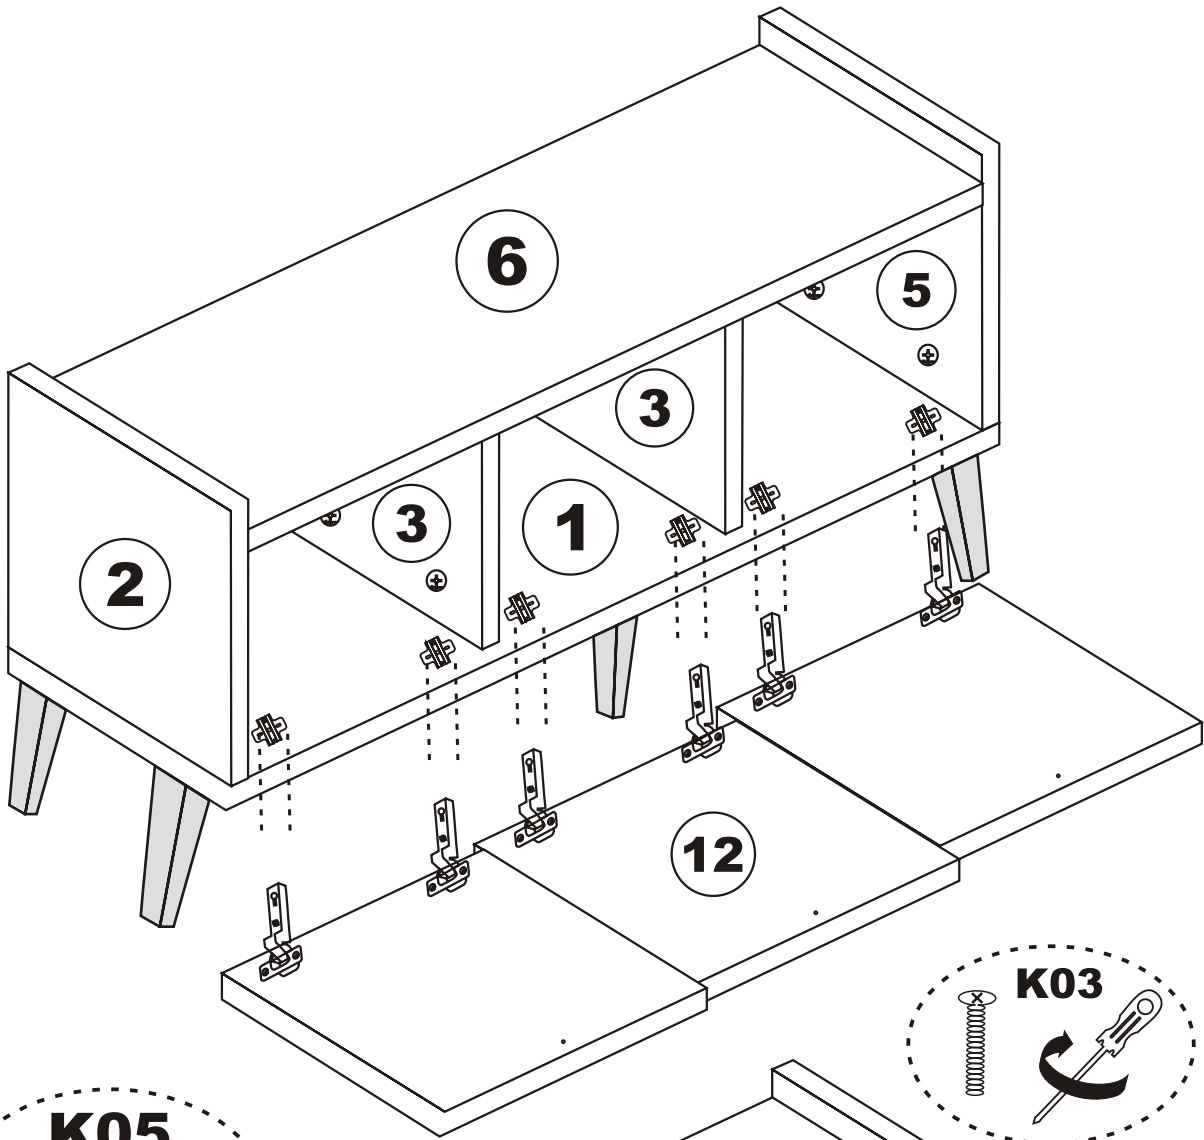

LIDYA . TV

Assembly Manual

Kalune Design
Furniture

ATTENTION !!

Minifix is the main connection material used in Decortile products ,
Before starting assembly , Please check the drawings below

Accessory List

K10  5X	A1 Minifix  16X	A2 Minifix  16X	K05  3X
	A3  16X	N20 3,5X18  25X	K03  3X
F16  20X	M18  25X	F21  6X	F22  6X

General view

Settings of hinge

Settings of hinge

Settings of hinge

A - To connect the hinge to door
B - to arrange the door

Arrows to show the directions for arrangement of doors.

6

7

LIDYA DUAR RAFI

Assembly Manual

Kalune Design
Furniture

Dear Customer,
We design and produce our products for people to love and have fun with them as we do.
The product you bought was subjected to all sorts of tests and control before sending out to you