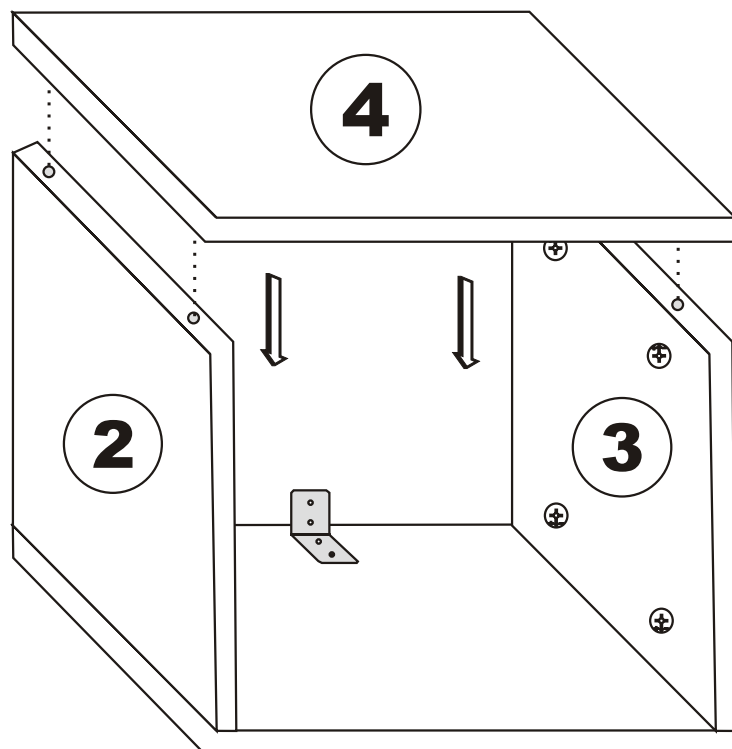

Accessory List

K05  1X	A1 Minifix  8X	A2 Minifix  8X	F21  2X
K03  1X	N19  7X	N20 3,5X18  12X	F22  2X
T24 6x50m  4X	F16  7X	K14  1X	Y18  2X

General view

2

3

Settings of hinge

Settings of hinge

Settings of hinge

A - To connect the hinge to door
B - to arrange the door

Arrows to show the directions for arrangement of doors.

5

COFFEE TABLE

ATTENTION !!

Minifix is the main connection material used in Decortile products ,
Before starting assembly , Please check the drawings below
Accessory List