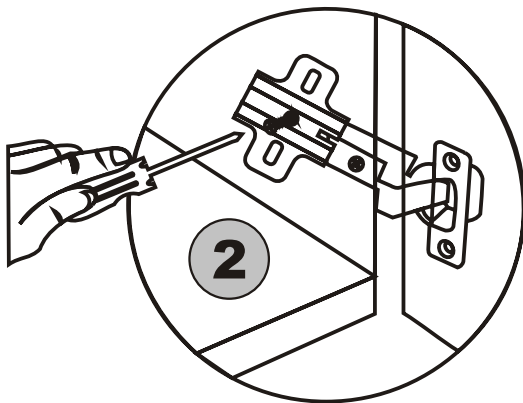

Accessory List

K05  1X	A1 Minifix  8X	A2 Minifix  8X	F21  2X
K03  1X	N19  7X	N20 3,5X18  12X	F22  2X
T24 6x50m  4X	F16  7X	K14  1X	Y18  2X

General view

2

3

Settings of hinge

Settings of hinge

Settings of hinge

A - To connect the hinge to door
B - to arrange the door

Arrows to show the directions for arrangement of doors.

5

COFFEE TABLE

ATTENTION !!

Minifix is the main connection material used in Decortile products ,
Before starting assembly , Please check the drawings below
Accessory List