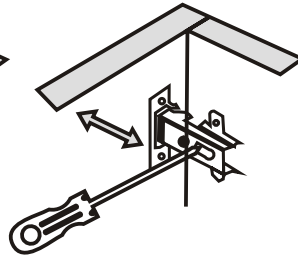

Accessory List

K05  1X	A1 Minifix  8X	A2 Minifix  8X	F21  2X
K03  1X	N19  7X	N20 3,5X18  12X	F22  2X
T24 6x50m  4X	F16  7X	K14  1X	Y18  2X

General view

2

3

Settings of hinge

Settings of hinge

Settings of hinge

A - To connect the hinge to door
B - to arrange the door

Arrows to show the directions for arrangement of doors.

5

COFFEE TABLE

ATTENTION !!

Minifix is the main connection material used in Decortile products ,
Before starting assembly , Please check the drawings below
Accessory List