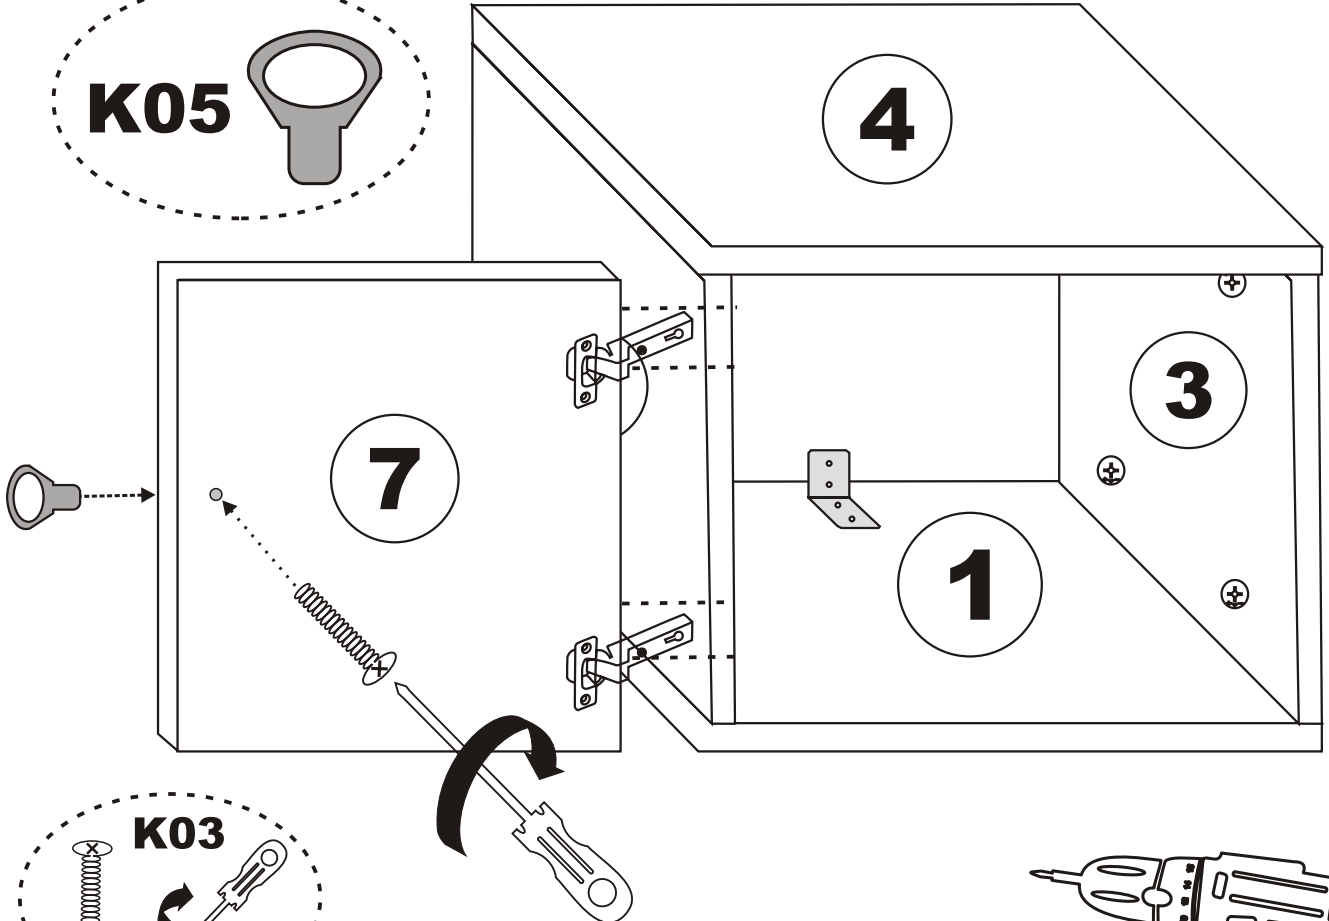

Accessory List

K05  1X	A1 Minifix  8X	A2 Minifix  8X	F21  2X
K03  1X	N19  7X	N20 3,5X18  12X	F22  2X
T24 6x50m  4X	F16  7X	K14  1X	Y18  2X

General view

2

3

Settings of hinge

Settings of hinge

Settings of hinge

A - To connect the hinge to door
B - to arrange the door

Arrows to show the directions for arrangement of doors.

5

COFFEE TABLE

ATTENTION !!

Minifix is the main connection material used in Decortile products ,
Before starting assembly , Please check the drawings below
Accessory List