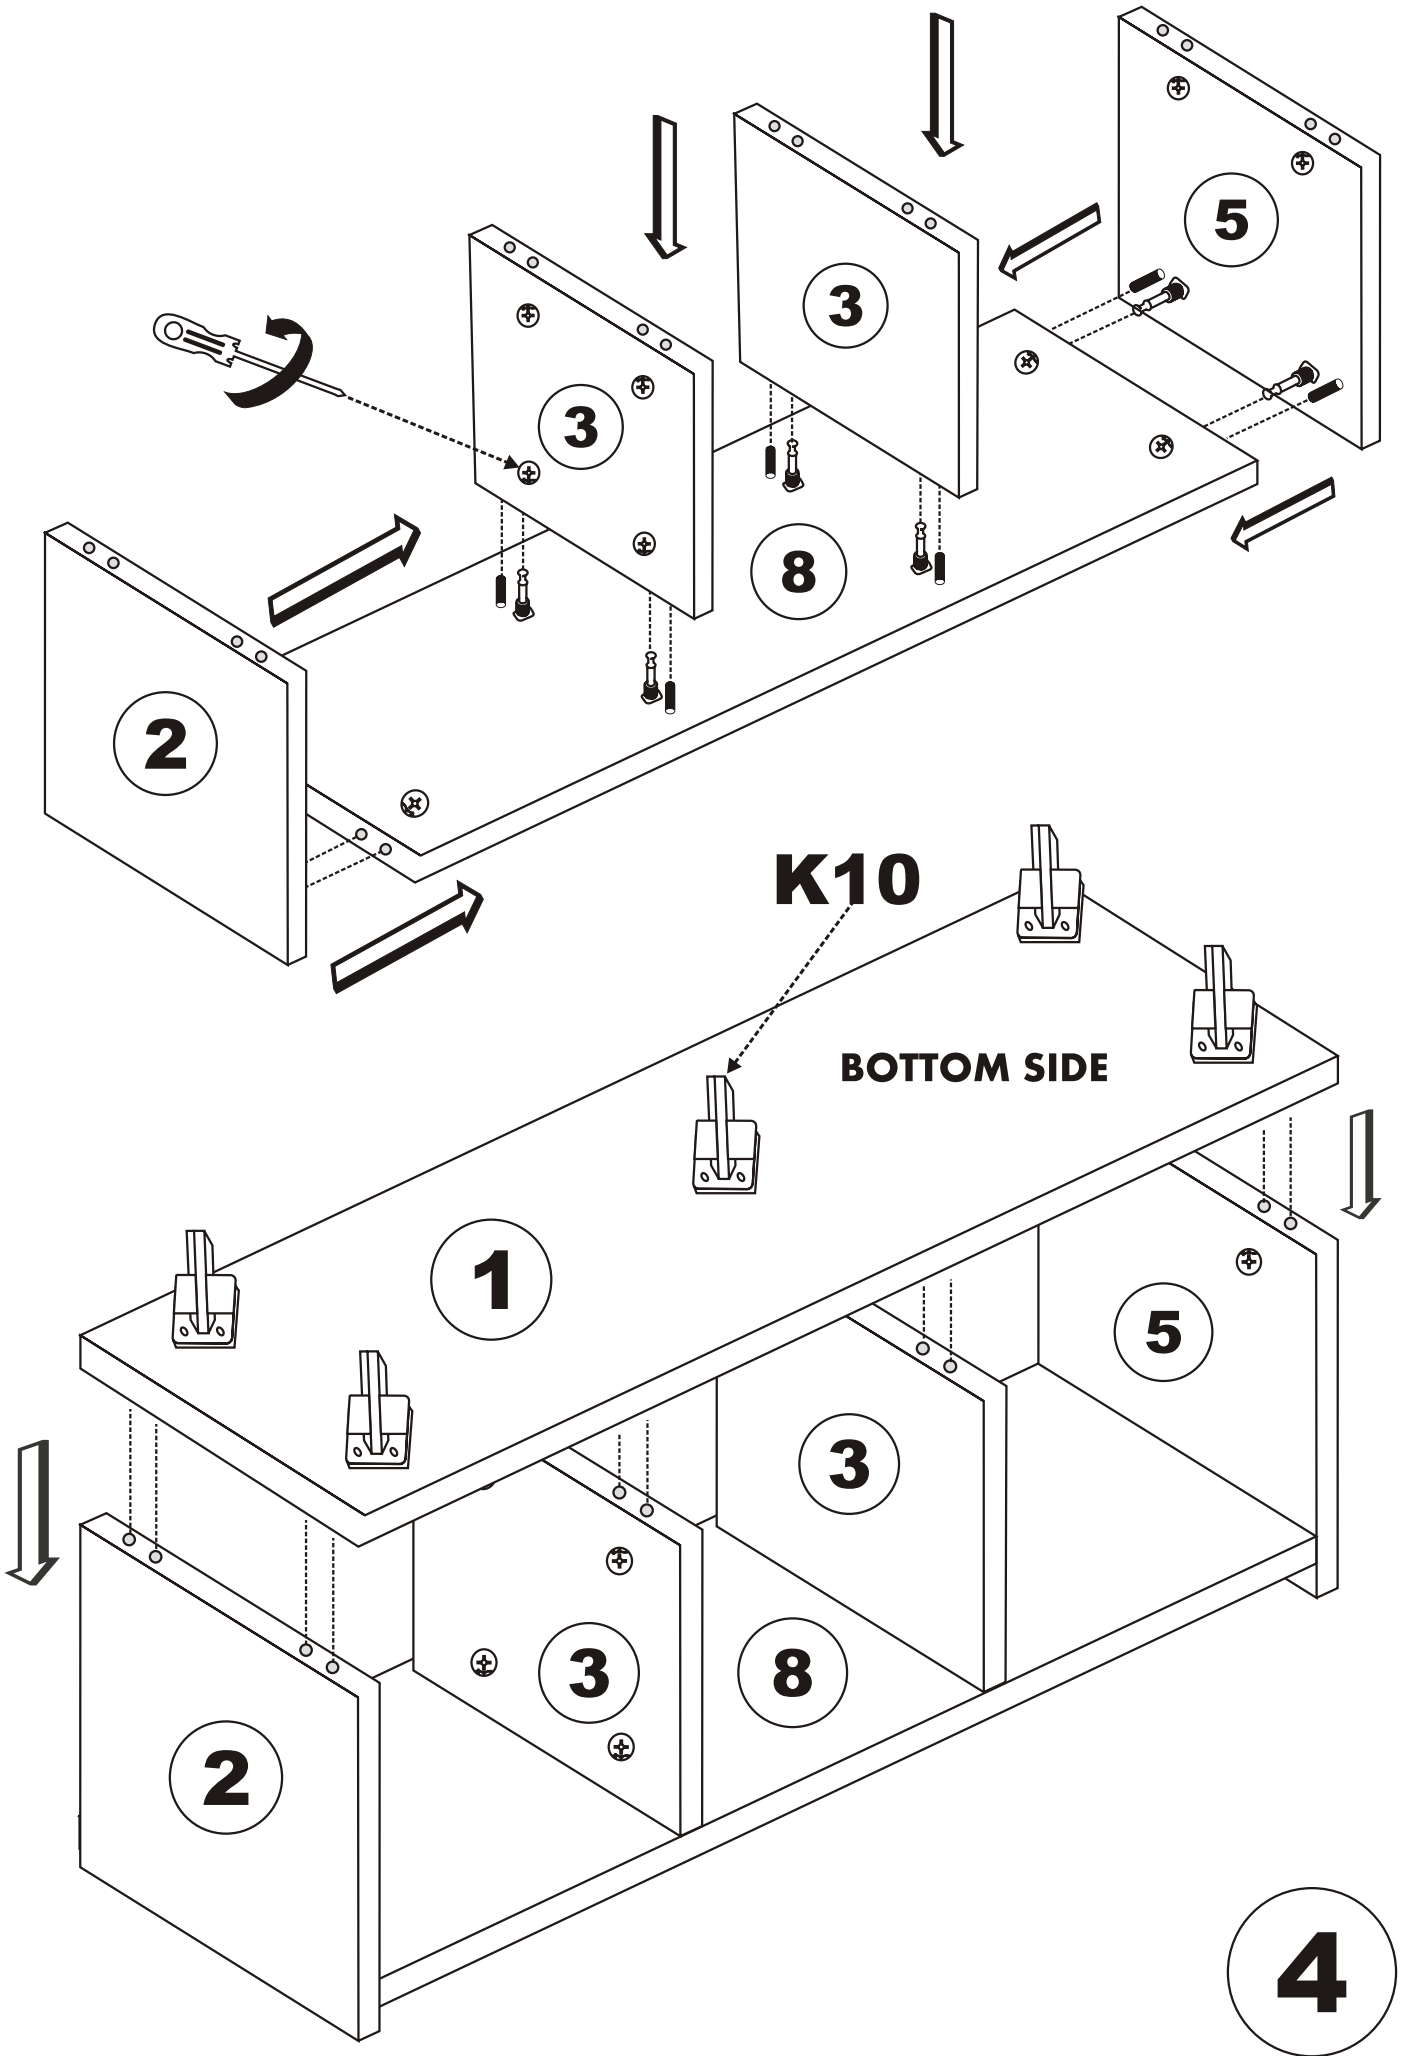

LIDYA . TV

Assembly Manual

Kalune Design
Furniture

ATTENTION !!

Minifix is the main connection material used in Decortile products ,
Before starting assembly , Please check the drawings below

Accessory List

K10  5X	A1 Minifix  16X	A2 Minifix  16X	K05  3X
	A3  16X	N20 3,5X18  25X	K03  3X
F16  20X	M18  25X	F21  6X	F22  6X

General view

Settings of hinge

Settings of hinge

Settings of hinge

A - To connect the hinge to door
B - to arrange the door