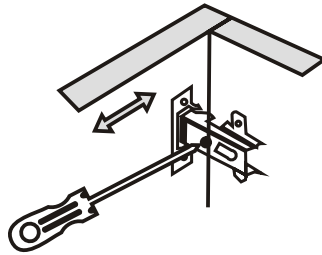

Accessory List

K05  1X	A1 Minifix  8X	A2 Minifix  8X	F21  2X
K03  1X	N19  7X	N20 3,5X18  12X	F22  2X
T24 6x50m  4X	F16  7X	K14  1X	Y18  2X

General view

2

3

Settings of hinge

Settings of hinge

Settings of hinge

A - To connect the hinge to door
B - to arrange the door

Arrows to show the directions for arrangement of doors.

5

COFFEE TABLE

ATTENTION !!

Minifix is the main connection material used in Decortile products ,
Before starting assembly , Please check the drawings below
Accessory List