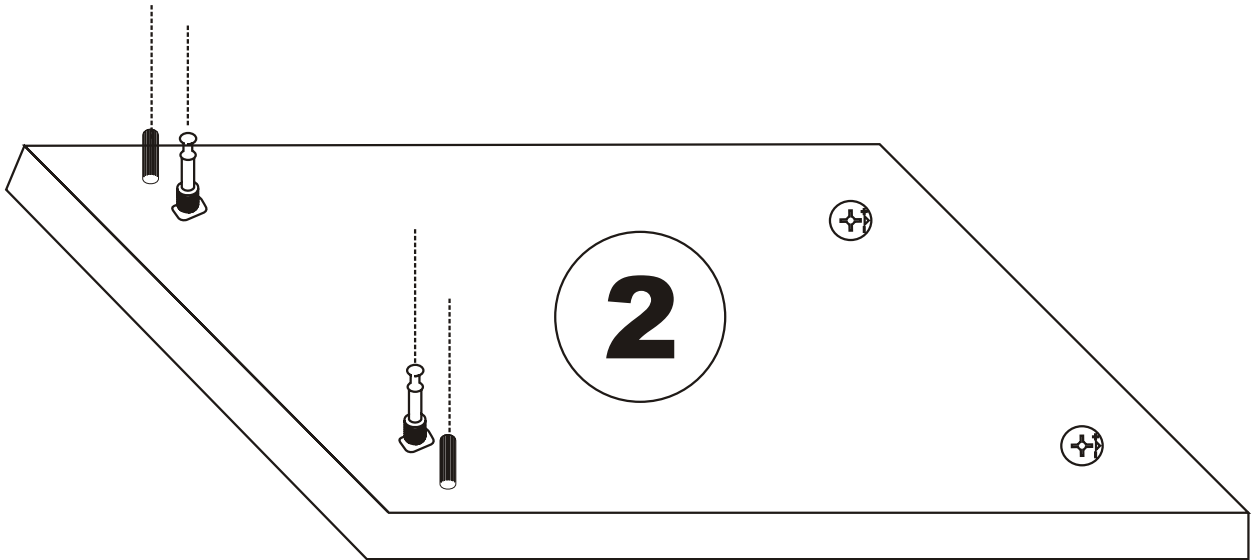

LIDYA . TV

Assembly Manual

Kalune Design
Furniture

ATTENTION !!

Minifix is the main connection material used in Decortile products ,
Before starting assembly , Please check the drawings below

Accessory List

K10  5X	A1 Minifix  16X	A2 Minifix  16X	K05  3X
	A3  16X	N20 3,5X18  25X	K03  3X
F16  20X	M18  25X	F21  6X	F22  6X

General view

Settings of hinge

Settings of hinge

Settings of hinge

A - To connect the hinge to door
B - to arrange the door