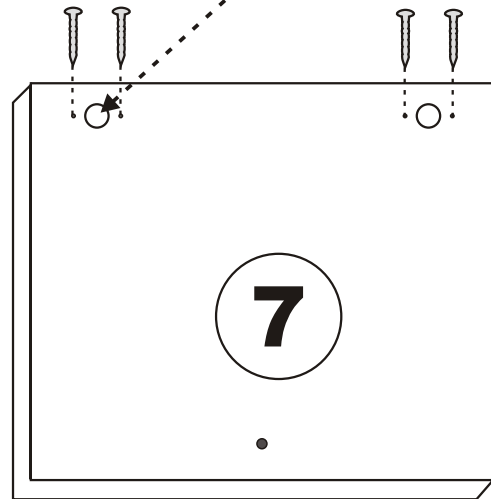

Accessory List

K05  1X	A1 Minifix  8X	A2 Minifix  8X	F21  2X
K03  1X	N19  7X	N20 3,5X18  12X	F22  2X
T24 6x50m  4X	F16  7X	K14  1X	Y18  2X

General view

2

3

Settings of hinge

Settings of hinge

Settings of hinge

A - To connect the hinge to door
B - to arrange the door

Arrows to show the directions for arrangement of doors.

5

COFFEE TABLE

ATTENTION !!

Minifix is the main connection material used in Decortile products ,
Before starting assembly , Please check the drawings below
Accessory List