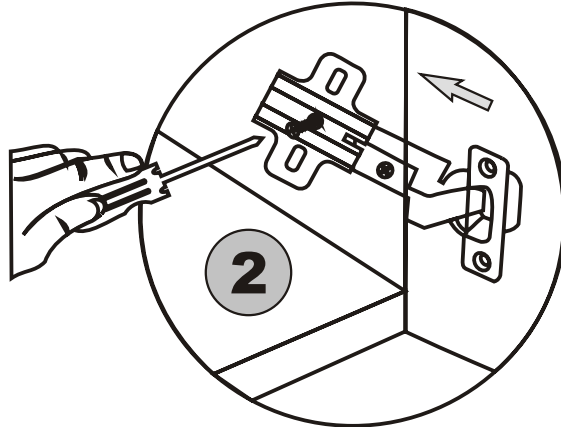

A - To connect the hinge to door
B - to arrange the door

Arrows to show the directions for arrangement of doors.