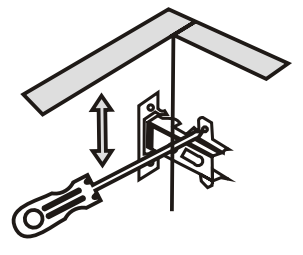

Accessory List

K05  1X	A1 Minifix  8X	A2 Minifix  8X	F21  2X
K03  1X	N19  7X	N20 3,5X18  12X	F22  2X
T24 6x50m  4X	F16  7X	K14  1X	Y18  2X

General view

2

3

Settings of hinge

Settings of hinge

Settings of hinge

A - To connect the hinge to door
B - to arrange the door

Arrows to show the directions for arrangement of doors.

5

COFFEE TABLE

ATTENTION !!

Minifix is the main connection material used in Decortile products ,
Before starting assembly , Please check the drawings below
Accessory List