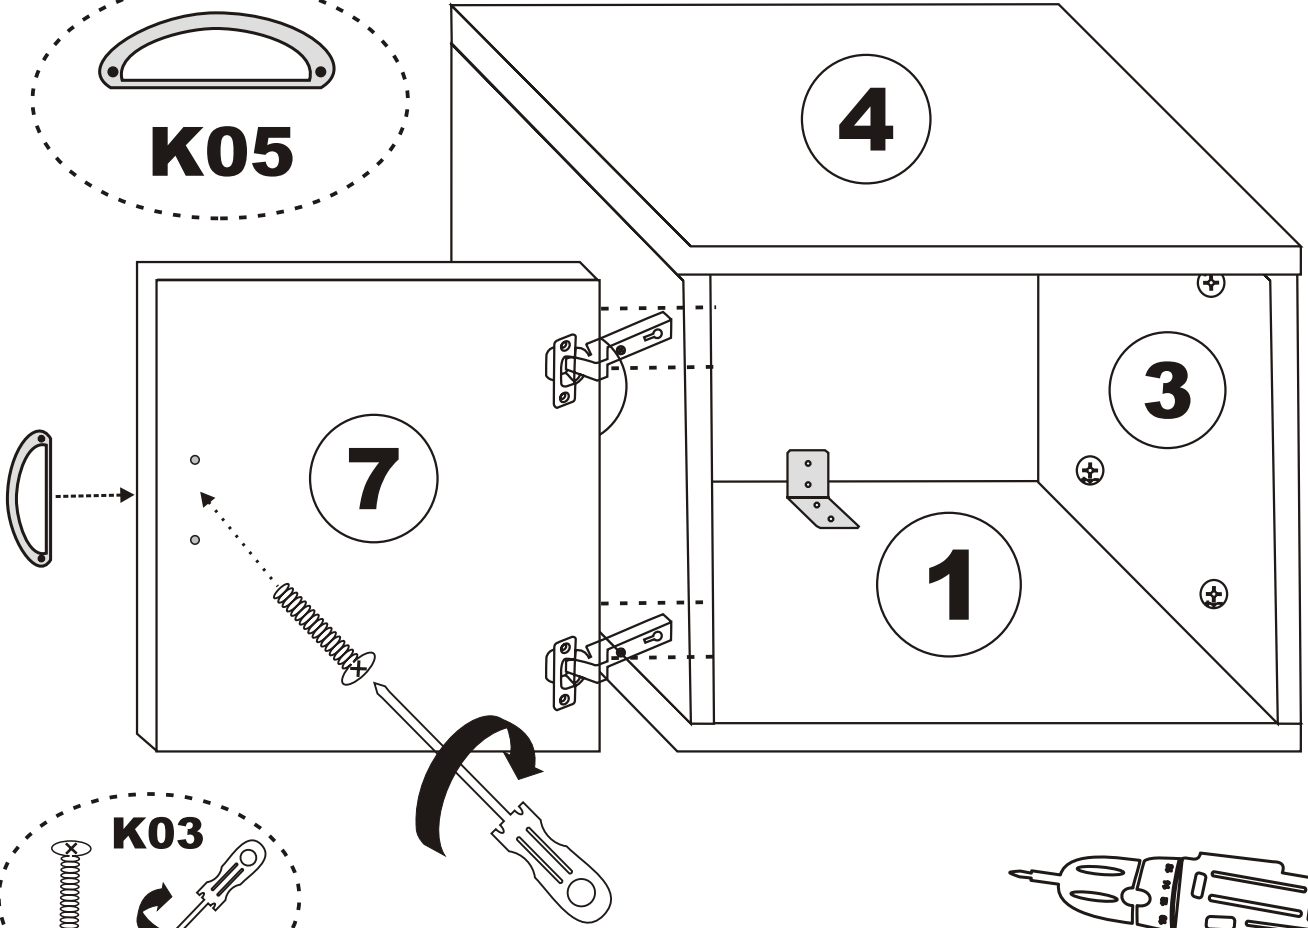

Accessory List

K05  1X	A1 Minifix  8X	A2 Minifix  8X	F21  2X
K03  2X	N19  7X	N20 3,5X18  12X	F22  2X
T24 6x50m  4X	F16  7X	K14  1X	Y18  2X

7X General view

3

Settings of hinge

Settings of hinge

Settings of hinge

A - To connect the hinge to door
B - to arrange the door

Arrows to show the directions for arrangement of doors.

COFFEE TABLE

ATTENTION !!

Minifix is the main connection material used in Decortile products ,
Before starting assembly , Please check the drawings below
Accessory List