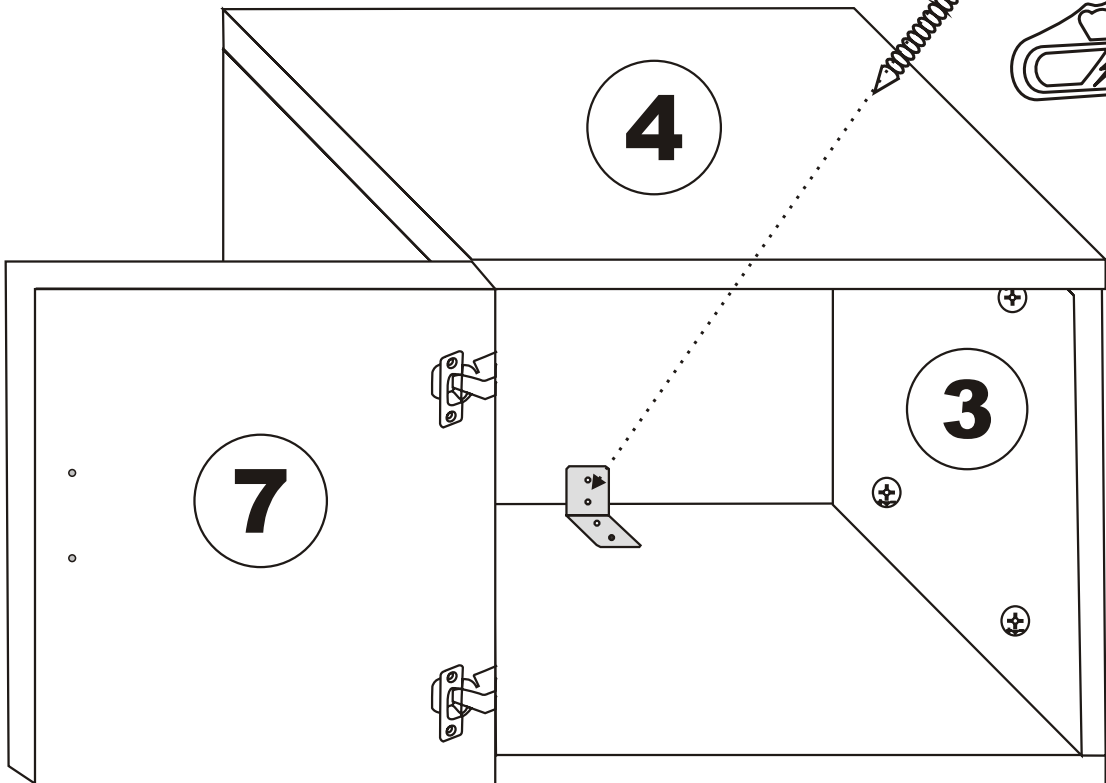

Accessory List

K05  1X	A1 Minifix  8X	A2 Minifix  8X	F21  2X
K03  2X	N19  7X	N20 3,5X18  12X	F22  2X
T24 6x50m  4X	F16  7X	K14  1X	Y18  2X

7X General view

3

Settings of hinge

Settings of hinge

Settings of hinge

A - To connect the hinge to door
B - to arrange the door

Arrows to show the directions for arrangement of doors.

COFFEE TABLE

ATTENTION !!

Minifix is the main connection material used in Decortile products ,
Before starting assembly , Please check the drawings below
Accessory List