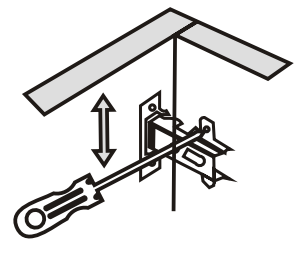

Accessory List

K05  1X	A1 Minifix  8X	A2 Minifix  8X	F21  2X
K03  2X	N19  7X	N20 3,5X18  12X	F22  2X
T24 6x50m  4X	F16  7X	K14  1X	Y18  2X

7X General view

3

Settings of hinge

Settings of hinge

Settings of hinge

A - To connect the hinge to door
B - to arrange the door

Arrows to show the directions for arrangement of doors.

COFFEE TABLE

ATTENTION !!

Minifix is the main connection material used in Decortile products ,
Before starting assembly , Please check the drawings below
Accessory List