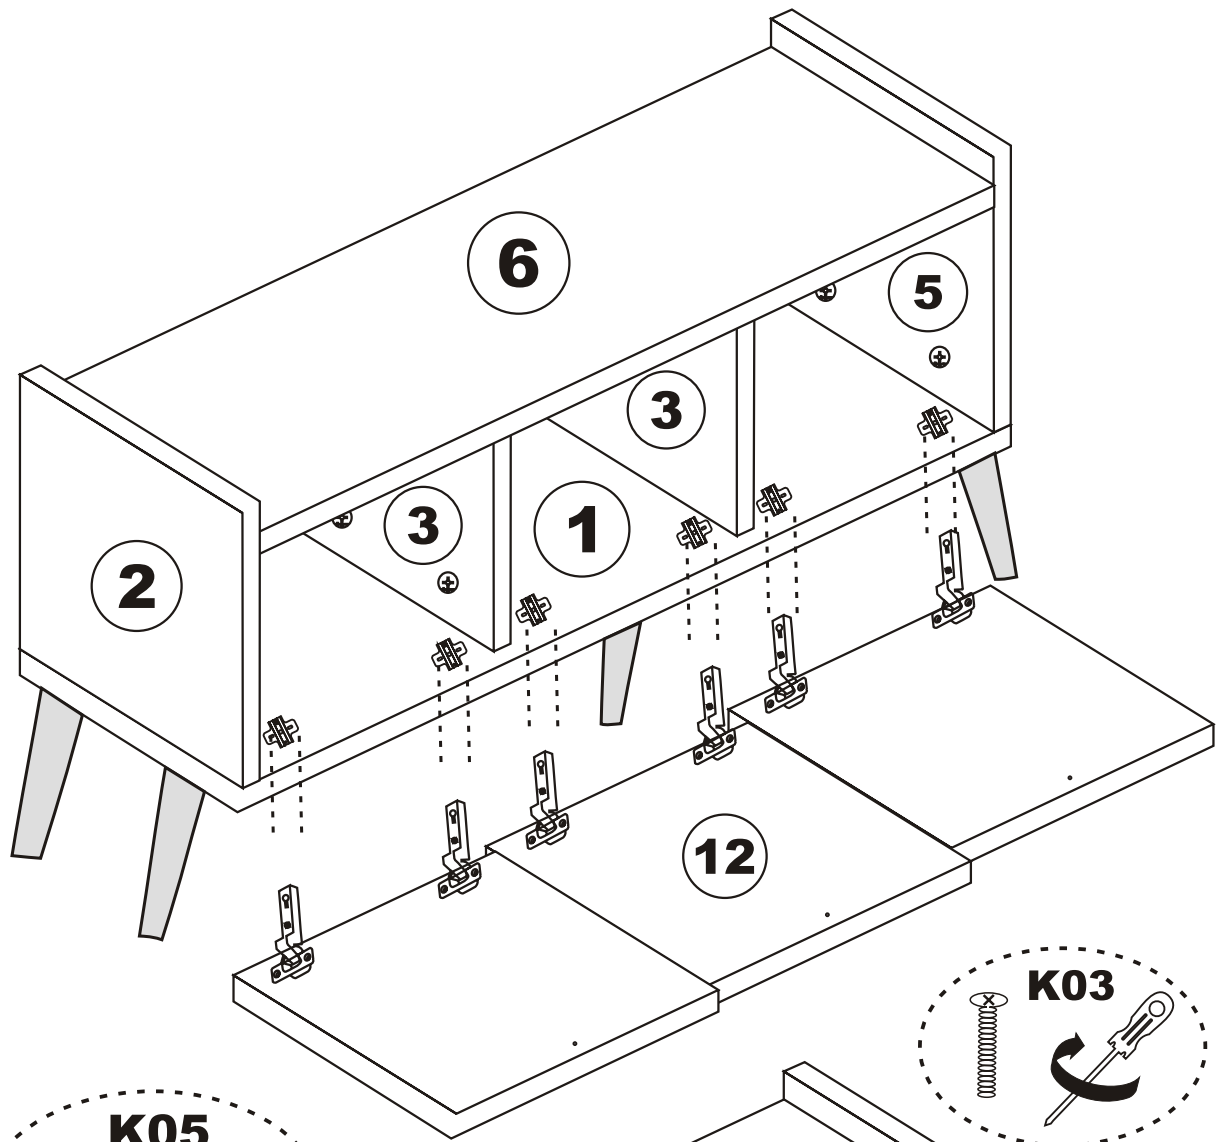

LIDYA . TV

Assembly Manual

Kalune Design
Furniture

ATTENTION !!

Minifix is the main connection material used in Decortile products ,
Before starting assembly , Please check the drawings below

Accessory List

K10  5X	A1 Minifix  16X	A2 Minifix  16X	K05  3X
	A3  16X	N20 3,5X18  25X	K03  6X
F16  20X	M18  25X	F21  6X	F22  6X

General view

Settings of hinge

Settings of hinge

Settings of hinge

A - To connect the hinge to door
 B - to arrange the door

Arrows to show the directions for arrangement of doors.

6

LIDYA DUAR RAFI

Assembly Manual

Dear Customer,
We design and produce our products for people to love and have fun with them as we do.
The product you bought was subjected to all sorts of tests and control before sending out to you