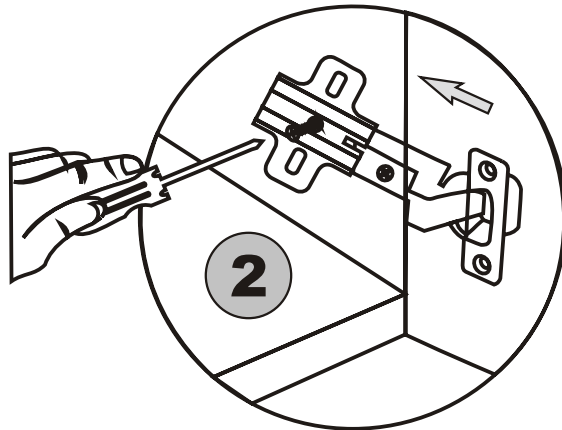

LIDYA . TV

Assembly Manual

Kalune Design
Furniture

ATTENTION !!

Minifix is the main connection material used in Decortile products ,
Before starting assembly , Please check the drawings below

Accessory List

K10  5X	A1 Minifix  16X	A2 Minifix  16X	K05  3X
	A3  16X	N20 3,5X18  25X	K03  6X
F16  20X	M18  25X	F21  6X	F22  6X

General view

Settings of hinge

Settings of hinge

Settings of hinge

A - To connect the hinge to door
 B - to arrange the door

Arrows to show the directions for arrangement of doors.

6

LIDYA DUAR RAFI

Assembly Manual

Dear Customer,
We design and produce our products for people to love and have fun with them as we do.
The product you bought was subjected to all sorts of tests and control before sending out to you