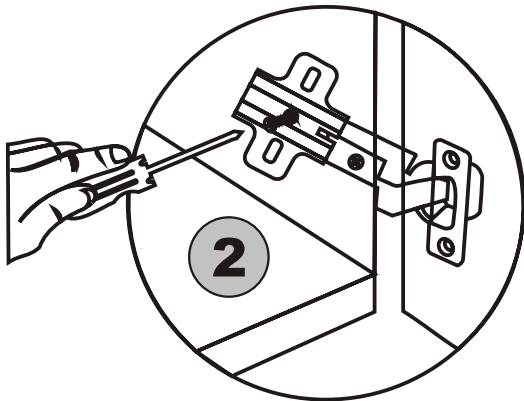

Accessory List

K05  1X	A1 Minifix  8X	A2 Minifix  8X	F21  2X
K03  2X	N19  7X	N20 3,5X18  12X	F22  2X
T24 6x50m  4X	F16  7X	K14  1X	Y18  2X

7X General view

3

Settings of hinge

Settings of hinge

Settings of hinge

A - To connect the hinge to door
B - to arrange the door

Arrows to show the directions for arrangement of doors.

COFFEE TABLE

ATTENTION !!

Minifix is the main connection material used in Decortile products ,
Before starting assembly , Please check the drawings below
Accessory List