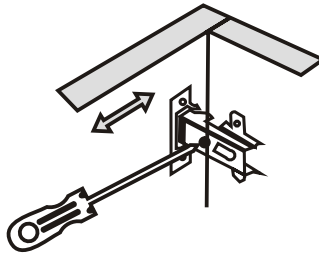

Accessory List

K05  1X	A1 Minifix  8X	A2 Minifix  8X	F21  2X
K03  2X	N19  7X	N20 3,5X18  12X	F22  2X
T24 6x50m  4X	F16  7X	K14  1X	Y18  2X

7X General view

3

Settings of hinge

Settings of hinge

Settings of hinge

A - To connect the hinge to door
B - to arrange the door

Arrows to show the directions for arrangement of doors.

COFFEE TABLE

ATTENTION !!

Minifix is the main connection material used in Decortile products ,
Before starting assembly , Please check the drawings below
Accessory List