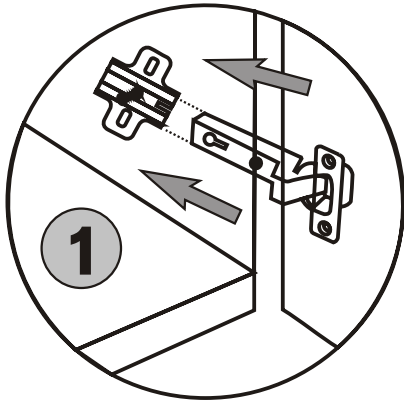

Accessory List

K05  1X	A1 Minifix  8X	A2 Minifix  8X	F21  2X
K03  2X	N19  7X	N20 3,5X18  12X	F22  2X
T24 6x50m  4X	F16  7X	K14  1X	Y18  2X

7X General view

3

Settings of hinge

Settings of hinge

Settings of hinge

A - To connect the hinge to door
B - to arrange the door

Arrows to show the directions for arrangement of doors.

COFFEE TABLE

ATTENTION !!

Minifix is the main connection material used in Decortile products ,
Before starting assembly , Please check the drawings below
Accessory List