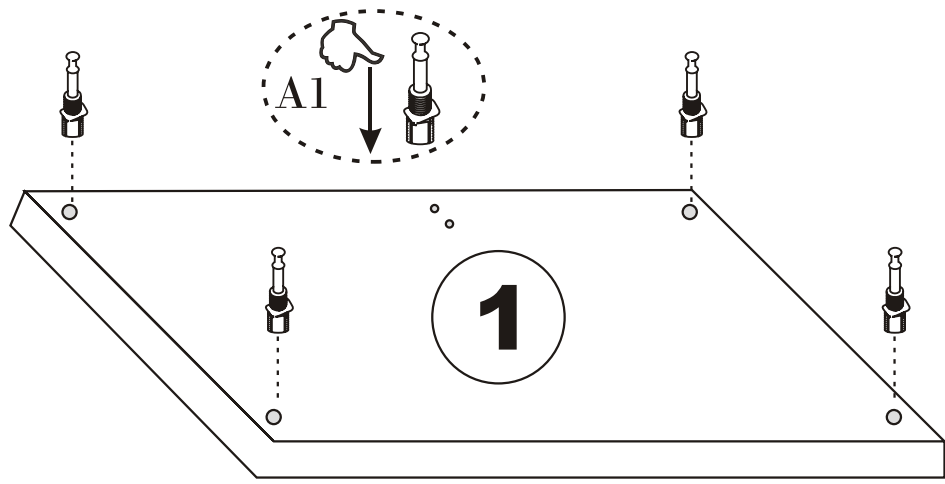

Do not use your furniture for out of purposes.Do not directly contact your furniture with excessive heat, cold and humidity because the product can be affected..

ATTENTION !!

Minifix is the main connection material used in Decortile products ,
Before starting assembly , Please check the drawings below

Accessory List

K05  1X	A1 Minifix  8X	A2 Minifix  8X	F21  2X
K03  2X	N19  7X	N20 3,5X18  12X	F22  2X
T24 6x50m  4X	F16  7X	K14  1X	Y18  2X

7X General view

3

Settings of hinge

Settings of hinge

Settings of hinge

A - To connect the hinge to door
B - to arrange the door

Arrows to show the directions for arrangement of doors.

COFFEE TABLE

ATTENTION !!

Minifix is the main connection material used in Decortile products ,
Before starting assembly , Please check the drawings below
Accessory List