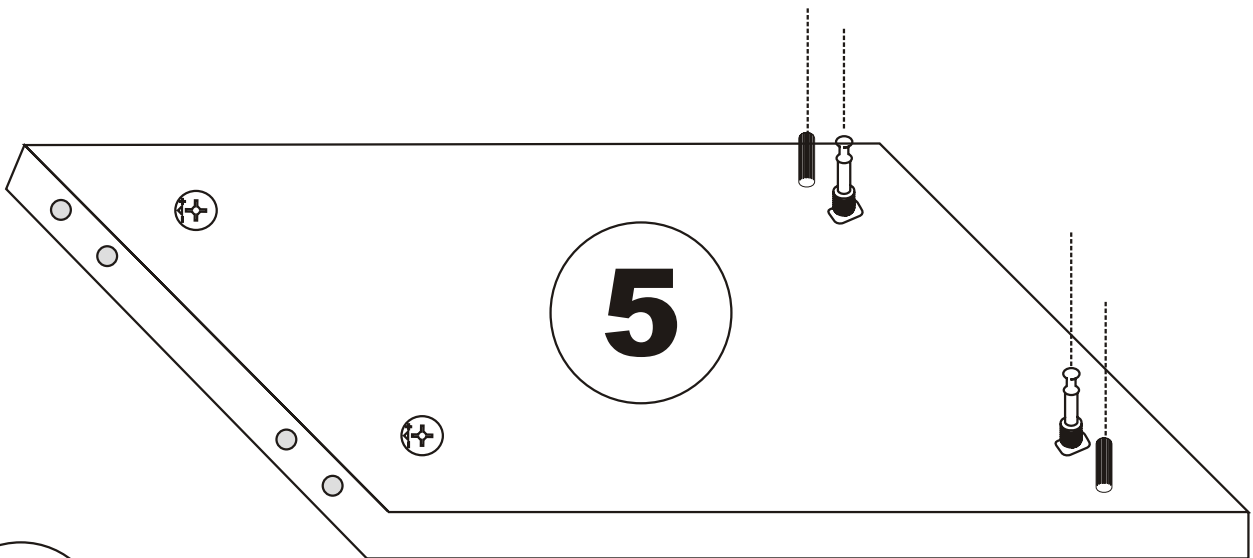

LIDYA . TV

Assembly Manual

Kalune Design
Furniture

ATTENTION !!

Minifix is the main connection material used in Decortile products ,
Before starting assembly , Please check the drawings below

Accessory List

K10  5X	A1 Minifix  16X	A2 Minifix  16X	K05  3X
	A3  16X	N20 3,5X18  25X	K03  6X
F16  20X	M18  25X	F21  6X	F22  6X

General view

Settings of hinge

Settings of hinge

Settings of hinge

A - To connect the hinge to door
 B - to arrange the door