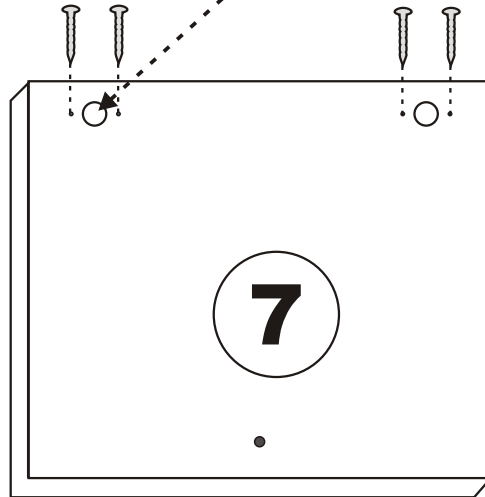

Accessory List

K05  1X	A1 Minifix  8X	A2 Minifix  8X	F21  2X
K03  2X	N19  7X	N20 3,5X18  12X	F22  2X
T24 6x50m  4X	F16  7X	K14  1X	Y18  2X

7X General view

3

Settings of hinge

Settings of hinge

Settings of hinge

A - To connect the hinge to door
B - to arrange the door

Arrows to show the directions for arrangement of doors.

COFFEE TABLE

ATTENTION !!

Minifix is the main connection material used in Decortile products ,
Before starting assembly , Please check the drawings below
Accessory List