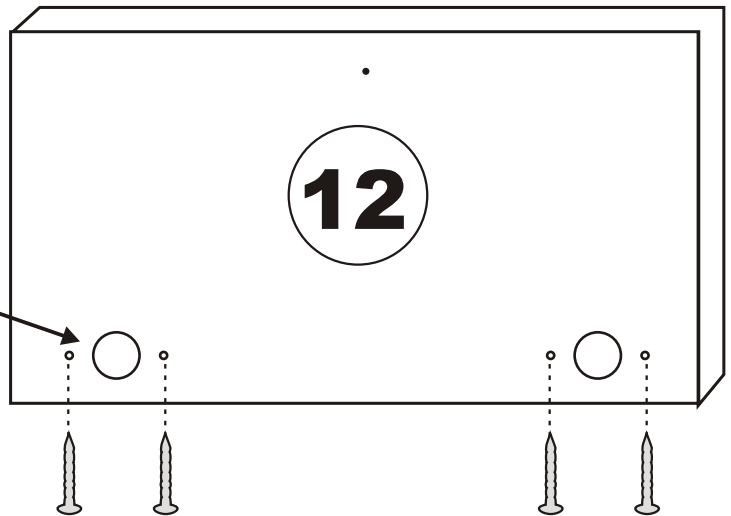

A - To connect the hinge to door
B - to arrange the door

Arrows to show the directions for arrangement of doors.