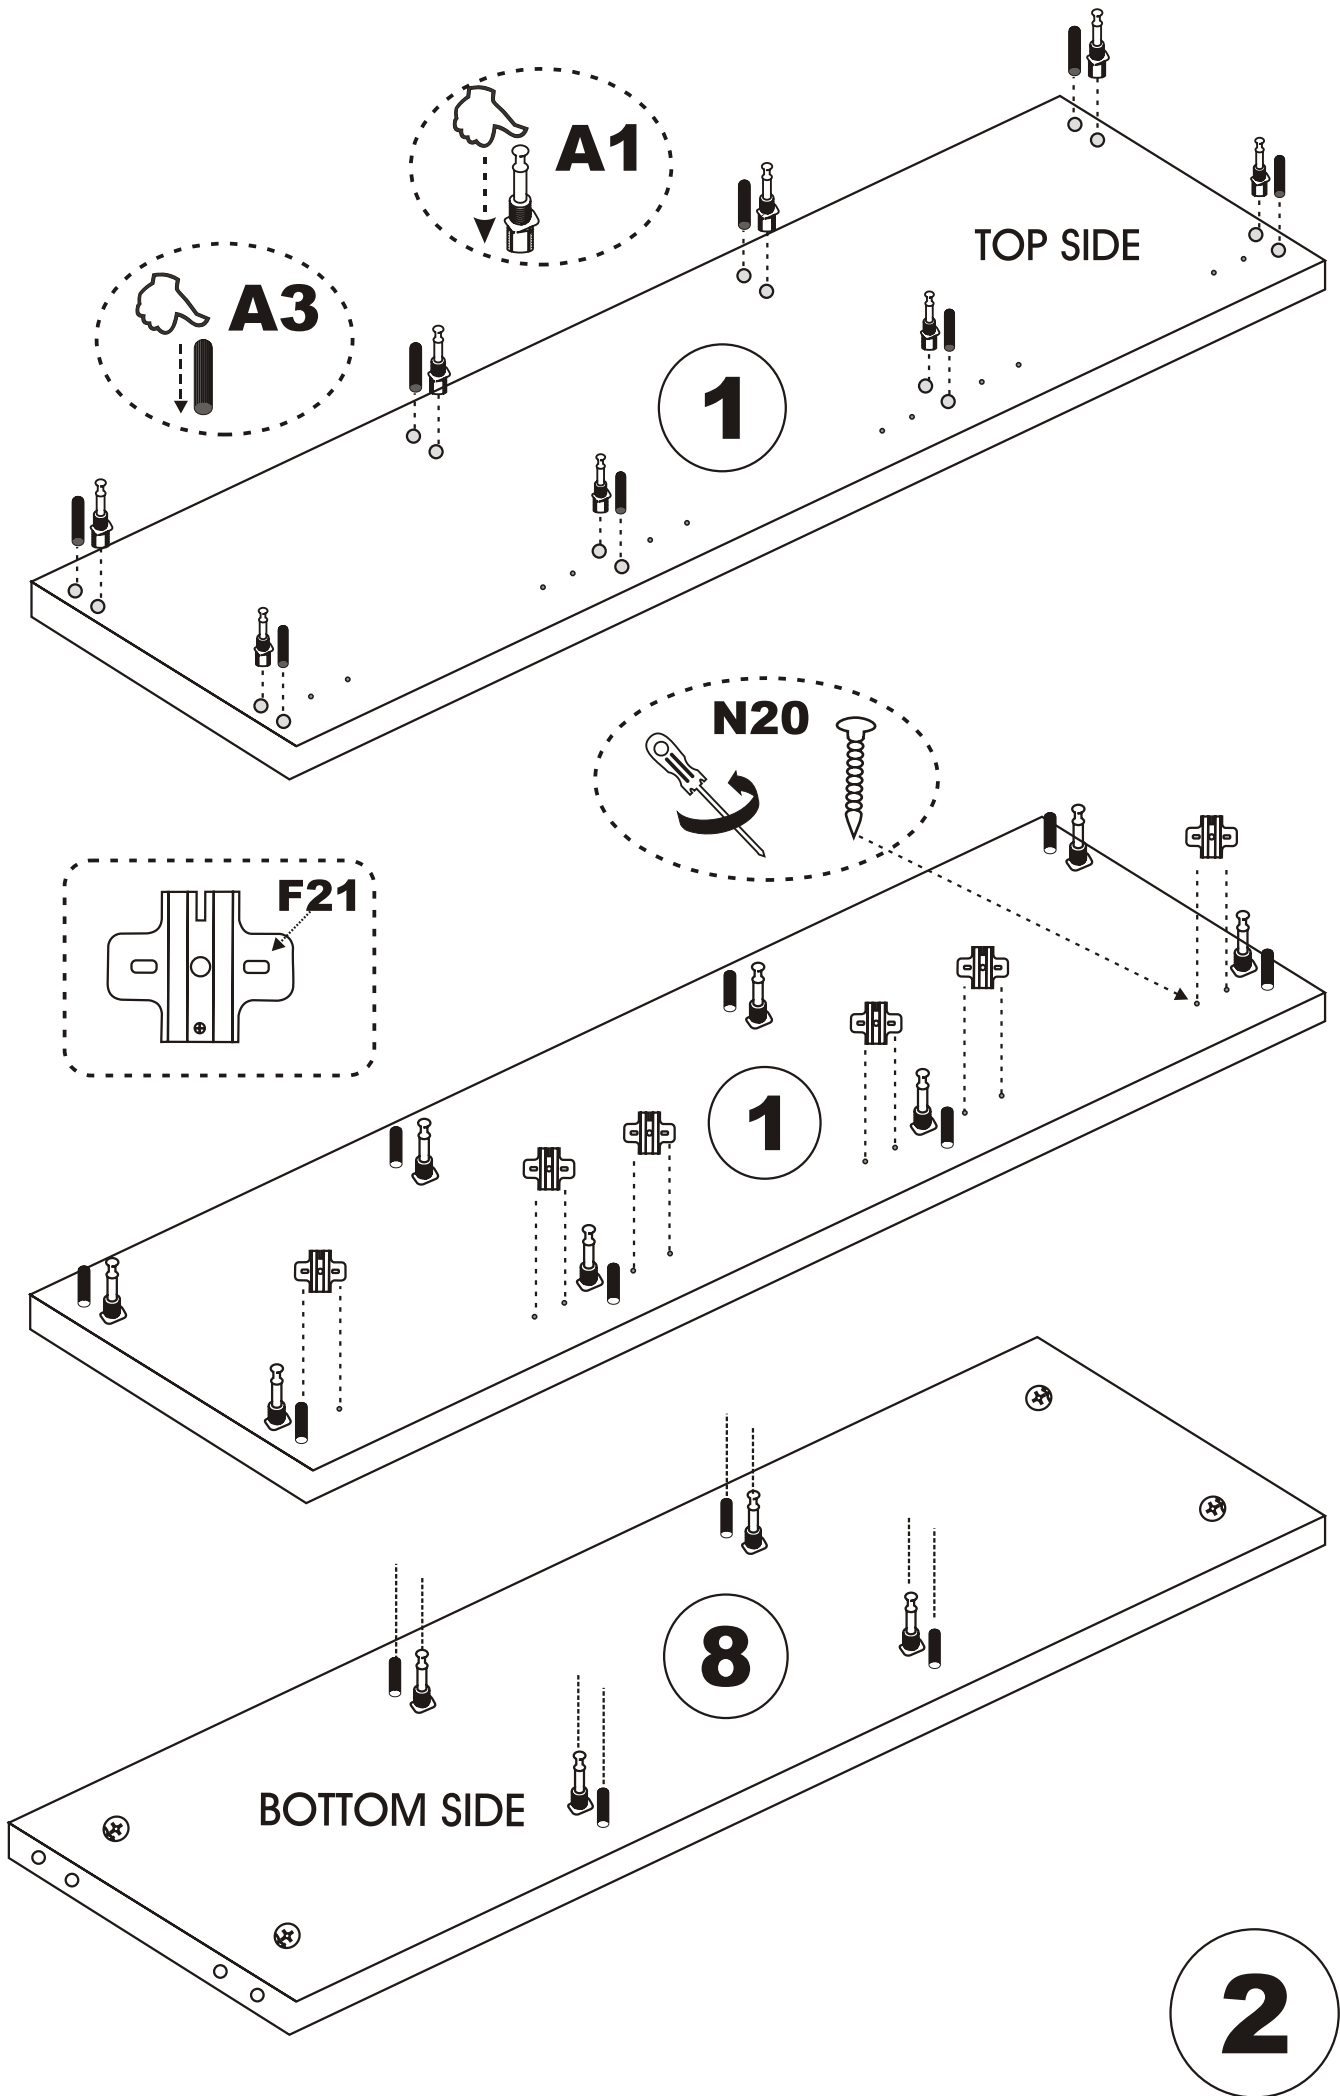

LIDYA . TV

Assembly Manual

Kalune Design
Furniture

ATTENTION !!

Minifix is the main connection material used in Decortile products ,
Before starting assembly , Please check the drawings below

Accessory List

K10  5X	A1 Minifix  16X	A2 Minifix  16X	K05  3X
	A3  16X	N20 3,5X18  25X	K03  6X
F16  20X	M18  25X	F21  6X	F22  6X

General view

Settings of hinge

Settings of hinge

Settings of hinge

A - To connect the hinge to door
 B - to arrange the door

Arrows to show the directions for arrangement of doors.

6

LIDYA DUAR RAFI

Assembly Manual

Dear Customer,
We design and produce our products for people to love and have fun with them as we do.
The product you bought was subjected to all sorts of tests and control before sending out to you