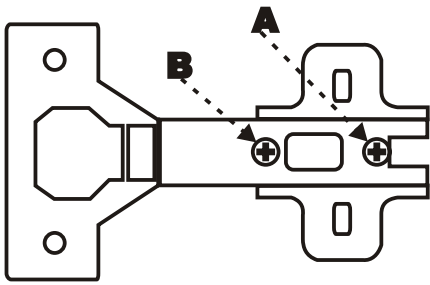

Accessory List

K05  1X	A1 Minifix  8X	A2 Minifix  8X	F21  2X
K03  2X	N19  7X	N20 3,5X18  12X	F22  2X
T24 6x50m  4X	F16  7X	K14  1X	Y18  2X

7X General view

3

Settings of hinge

Settings of hinge

Settings of hinge

A - To connect the hinge to door
B - to arrange the door

Arrows to show the directions for arrangement of doors.

COFFEE TABLE

ATTENTION !!

Minifix is the main connection material used in Decortile products ,
Before starting assembly , Please check the drawings below
Accessory List