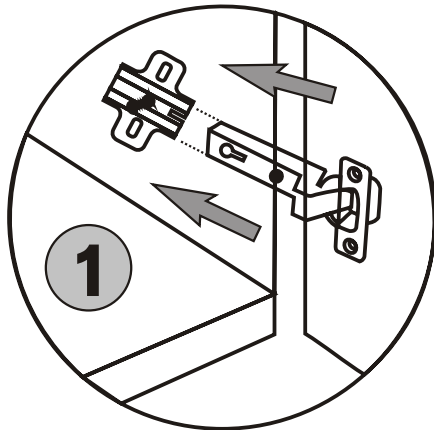

LIDYA . TV

Assembly Manual

Kalune Design
Furniture

ATTENTION !!

Minifix is the main connection material used in Decortile products ,
Before starting assembly , Please check the drawings below

Accessory List

K10  5X	A1 Minifix  16X	A2 Minifix  16X	K05  3X
	A3  16X	N20 3,5X18  25X	K03  6X
F16  20X	M18  25X	F21  6X	F22  6X

General view

Settings of hinge

Settings of hinge

Settings of hinge

A - To connect the hinge to door
 B - to arrange the door

Arrows to show the directions for arrangement of doors.

6

LIDYA DUAR RAFI

Assembly Manual

Dear Customer,
We design and produce our products for people to love and have fun with them as we do.
The product you bought was subjected to all sorts of tests and control before sending out to you