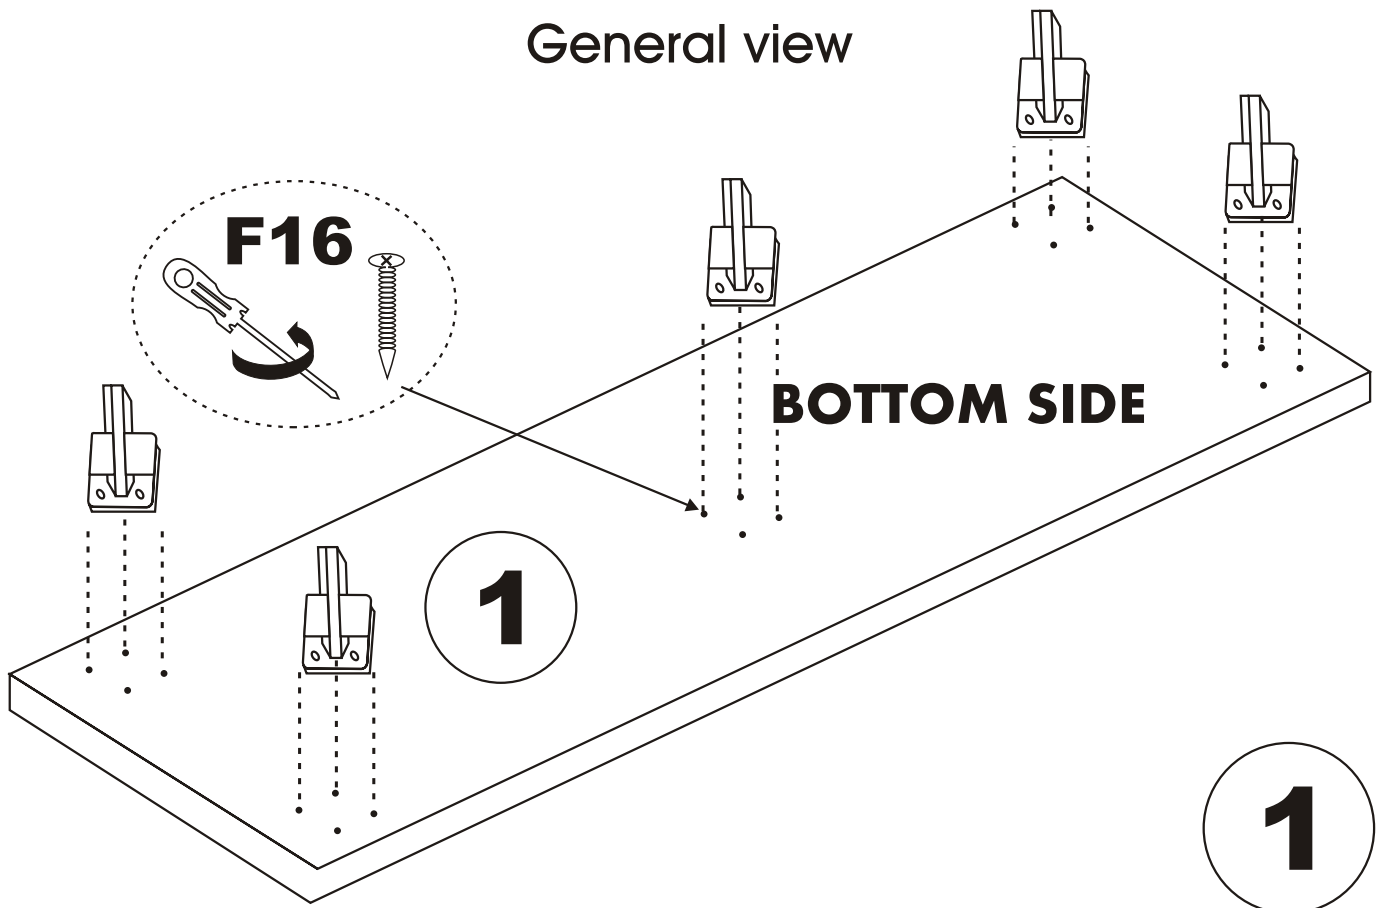

LIDYA . TV

Assembly Manual

Kalune Design
Furniture

ATTENTION !!

Minifix is the main connection material used in Decortile products ,
Before starting assembly , Please check the drawings below

Accessory List

K10  5X	A1 Minifix  16X	A2 Minifix  16X	K05  3X
	A3  16X	N20 3,5X18  25X	K03  6X
F16  20X	M18  25X	F21  6X	F22  6X

General view

Settings of hinge

Settings of hinge

Settings of hinge

A - To connect the hinge to door
 B - to arrange the door