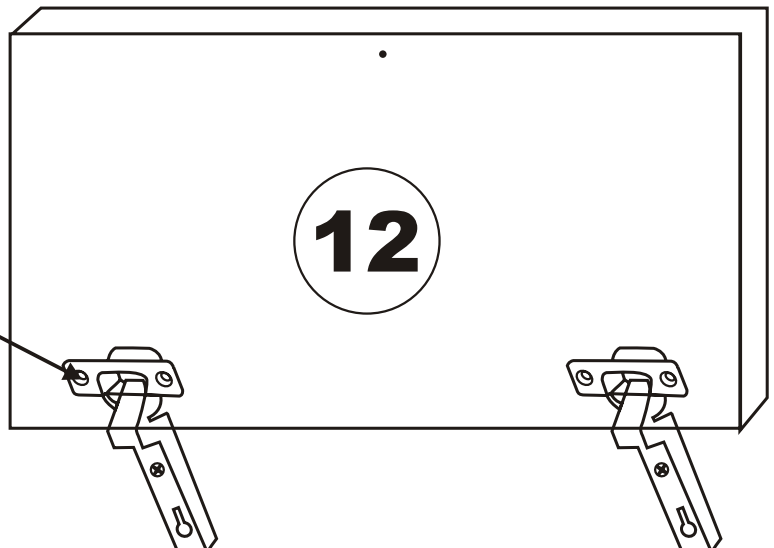

LIDYA . TV

Assembly Manual

Kalune Design
Furniture

ATTENTION !!

Minifix is the main connection material used in Decortile products ,
Before starting assembly , Please check the drawings below

Accessory List

K10  5X	A1 Minifix  16X	A2 Minifix  16X	K05  3X
	A3  16X	N20 3,5X18  25X	K03  6X
F16  20X	M18  25X	F21  6X	F22  6X

General view

Settings of hinge

Settings of hinge

Settings of hinge

A - To connect the hinge to door
 B - to arrange the door

Arrows to show the directions for arrangement of doors.

6

LIDYA DUAR RAFI

Assembly Manual

Dear Customer,
We design and produce our products for people to love and have fun with them as we do.
The product you bought was subjected to all sorts of tests and control before sending out to you