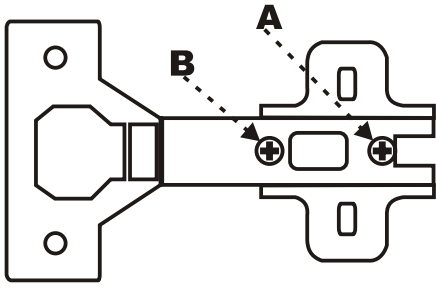

LIDYA . TV

Assembly Manual

Kalune Design
Furniture

ATTENTION !!

Minifix is the main connection material used in Decortile products ,
Before starting assembly , Please check the drawings below

Accessory List

K10  5X	A1 Minifix  16X	A2 Minifix  16X	K05  3X
	A3  16X	N20 3,5X18  25X	K03  6X
F16  20X	M18  25X	F21  6X	F22  6X

General view

Settings of hinge

Settings of hinge

Settings of hinge

A - To connect the hinge to door
 B - to arrange the door

Arrows to show the directions for arrangement of doors.

6

LIDYA DUAR RAFI

Assembly Manual

Dear Customer,
We design and produce our products for people to love and have fun with them as we do.
The product you bought was subjected to all sorts of tests and control before sending out to you