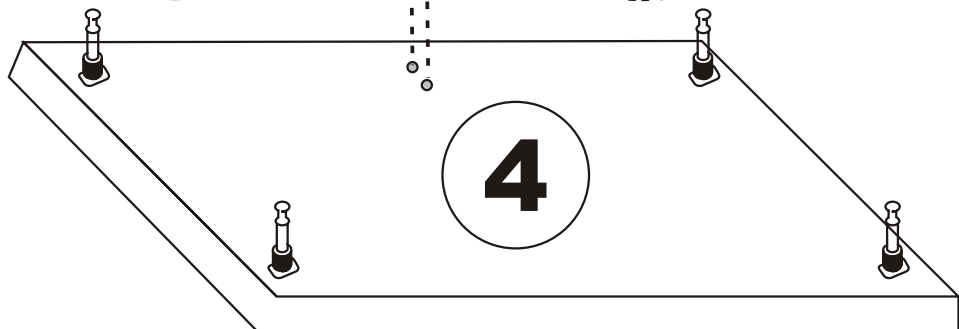

Do not use your furniture for out of purposes.Do not directly contact your furniture with excessive heat, cold and humidity because the product can be affected..

ATTENTION !!

Minifix is the main connection material used in Decortile products ,
Before starting assembly , Please check the drawings below

Accessory List

K05  1X	A1 Minifix  8X	A2 Minifix  8X	F21  2X
K03  2X	N19  7X	N20 3,5X18  12X	F22  2X
T24 6x50m  4X	F16  7X	K14  1X	Y18  2X

7X General view

3

Settings of hinge

Settings of hinge

Settings of hinge

A - To connect the hinge to door
B - to arrange the door

Arrows to show the directions for arrangement of doors.

COFFEE TABLE

ATTENTION !!

Minifix is the main connection material used in Decortile products ,
Before starting assembly , Please check the drawings below
Accessory List