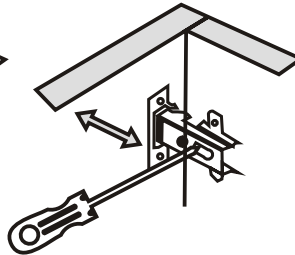

Accessory List

K05  1X	A1 Minifix  8X	A2 Minifix  8X	F21  2X
K03  2X	N19  7X	N20 3,5X18  12X	F22  2X
T24 6x50m  4X	F16  7X	K14  1X	Y18  2X

7X General view

3

Settings of hinge

Settings of hinge

Settings of hinge

A - To connect the hinge to door
B - to arrange the door

Arrows to show the directions for arrangement of doors.

COFFEE TABLE

ATTENTION !!

Minifix is the main connection material used in Decortile products ,
Before starting assembly , Please check the drawings below
Accessory List