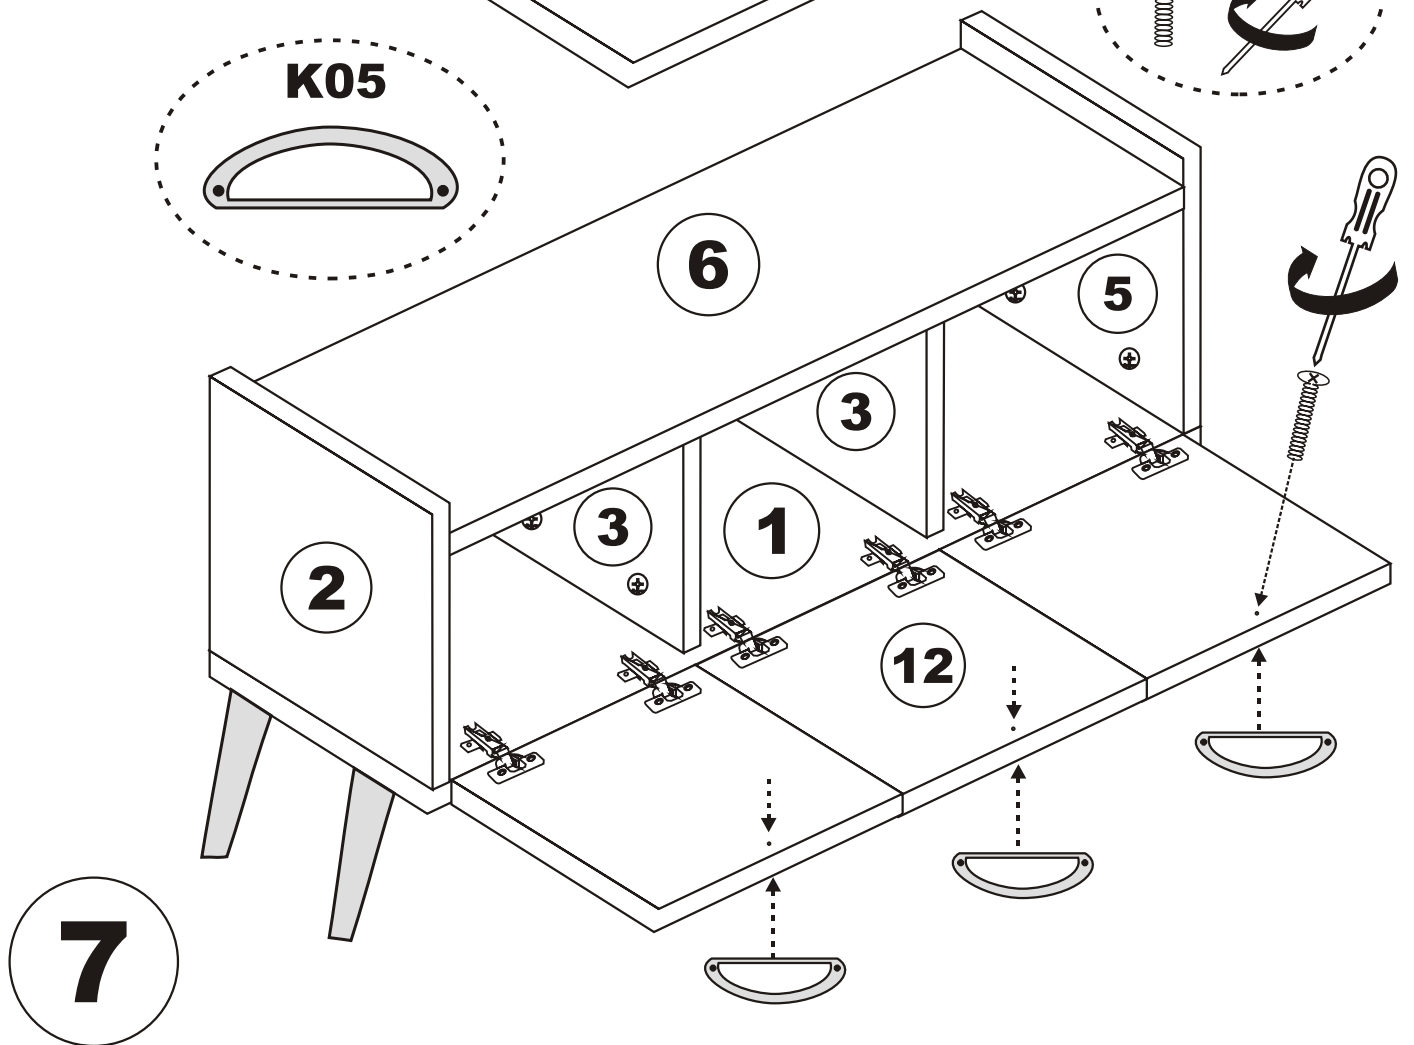

LIDYA . TV

Assembly Manual

Kalune Design
Furniture

ATTENTION !!

Minifix is the main connection material used in Decortile products ,
Before starting assembly , Please check the drawings below

Accessory List

K10  5X	A1 Minifix  16X	A2 Minifix  16X	K05  3X
	A3  16X	N20 3,5X18  25X	K03  6X
F16  20X	M18  25X	F21  6X	F22  6X

General view

Settings of hinge

Settings of hinge

Settings of hinge

A - To connect the hinge to door
 B - to arrange the door

Arrows to show the directions for arrangement of doors.

6

LIDYA DUAR RAFI

Assembly Manual

Dear Customer,
We design and produce our products for people to love and have fun with them as we do.
The product you bought was subjected to all sorts of tests and control before sending out to you