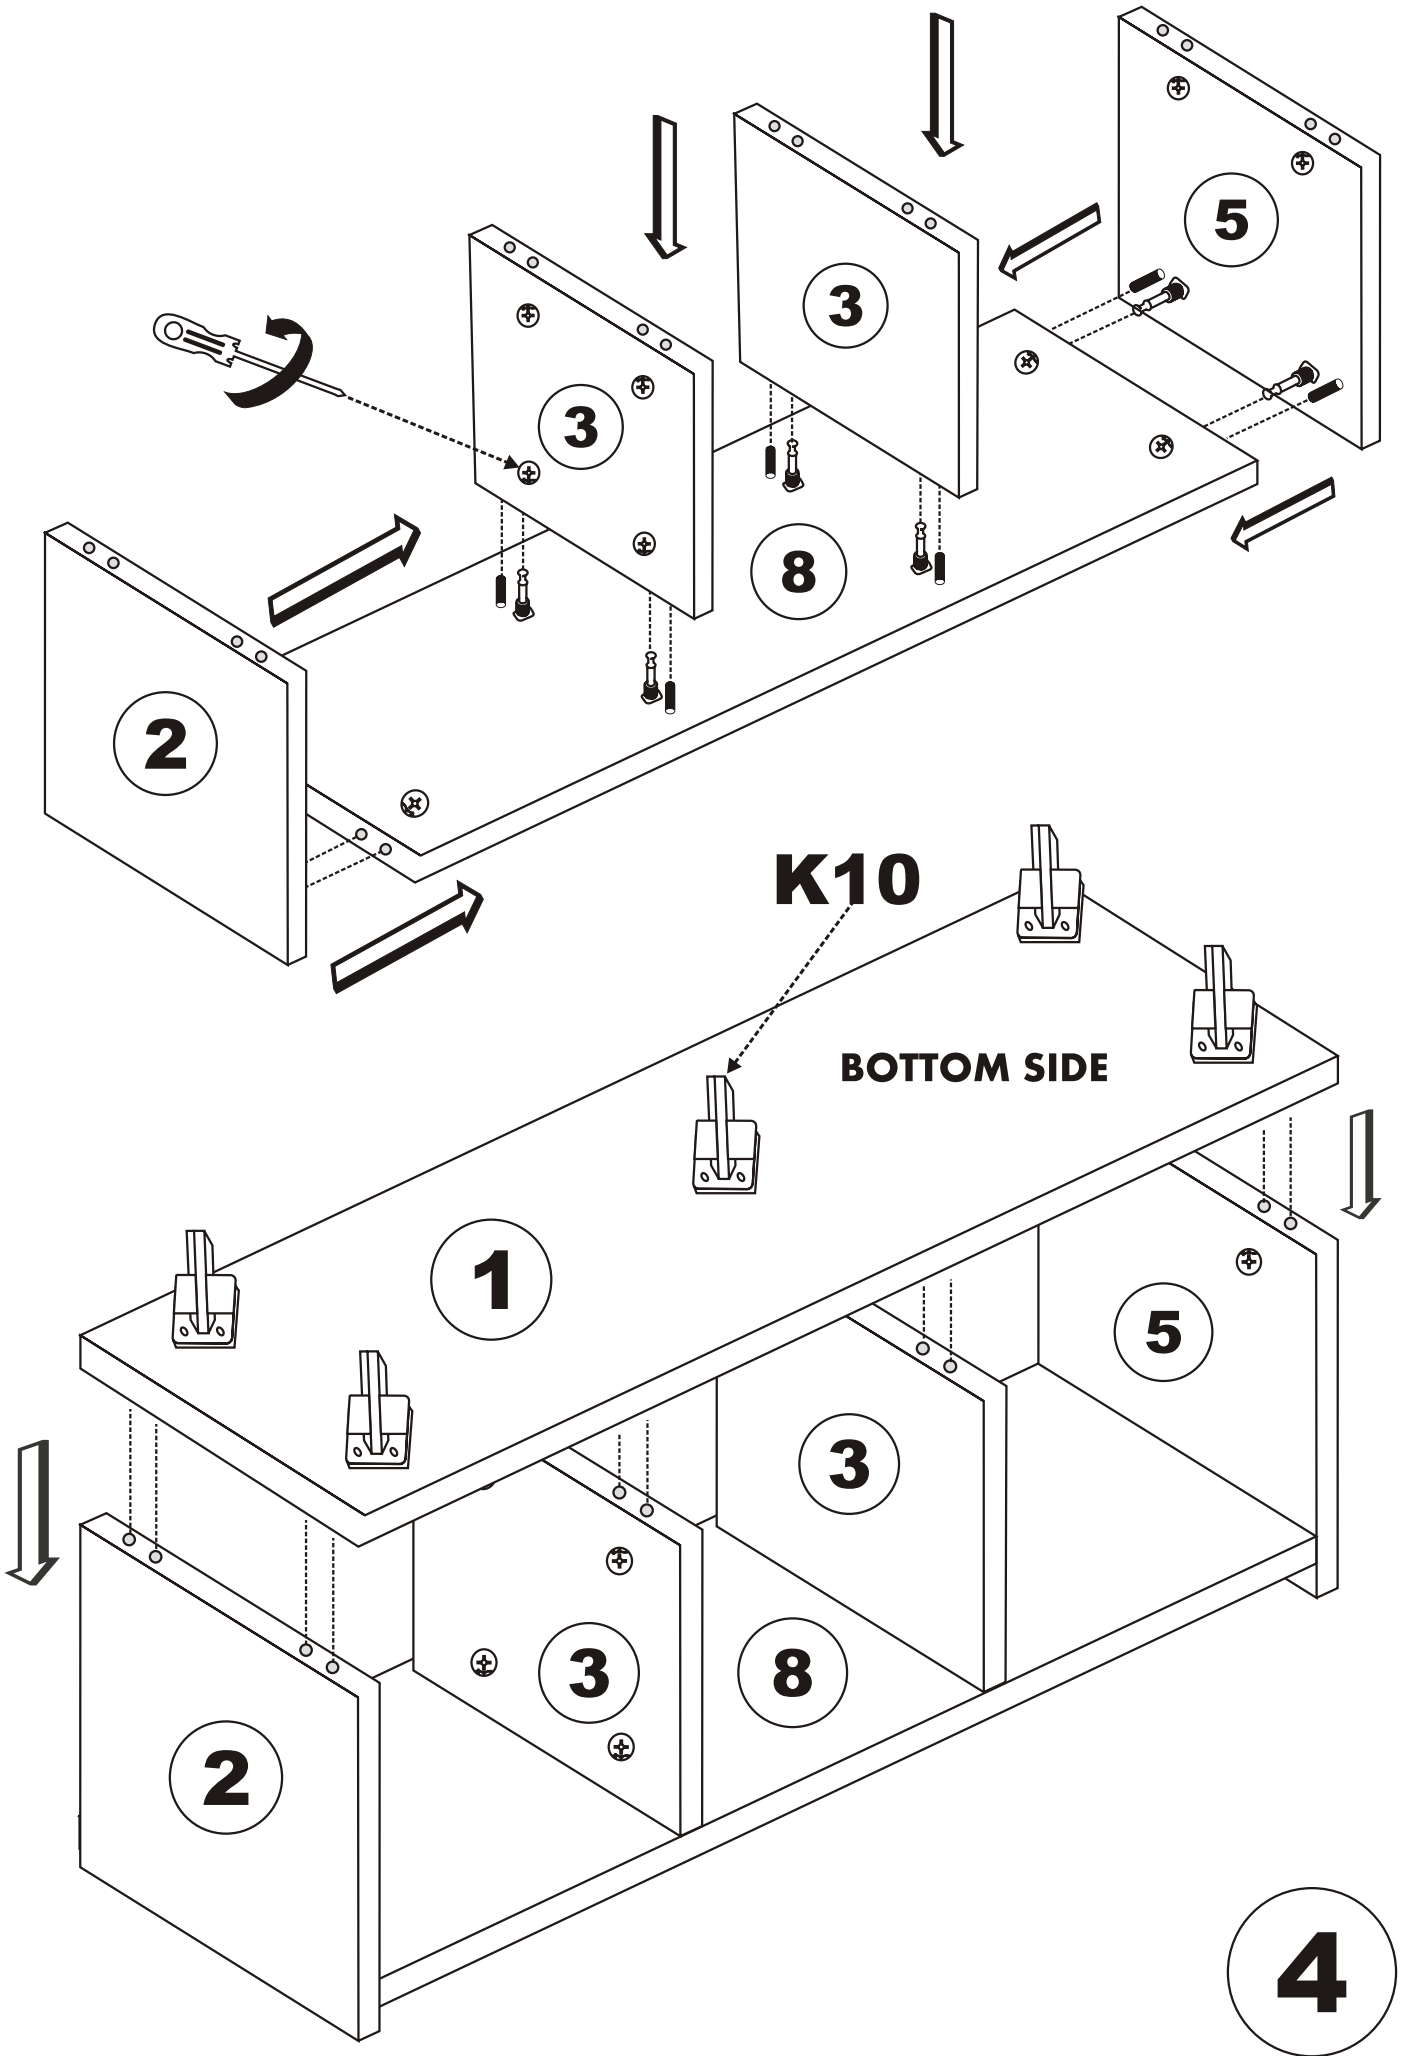

LIDYA . TV

Assembly Manual

Kalune Design
Furniture

ATTENTION !!

Minifix is the main connection material used in Decortile products ,
Before starting assembly , Please check the drawings below

Accessory List

K10  5X	A1 Minifix  16X	A2 Minifix  16X	K05  3X
	A3  16X	N20 3,5X18  25X	K03  6X
F16  20X	M18  25X	F21  6X	F22  6X

General view

Settings of hinge

Settings of hinge

Settings of hinge

A - To connect the hinge to door
 B - to arrange the door