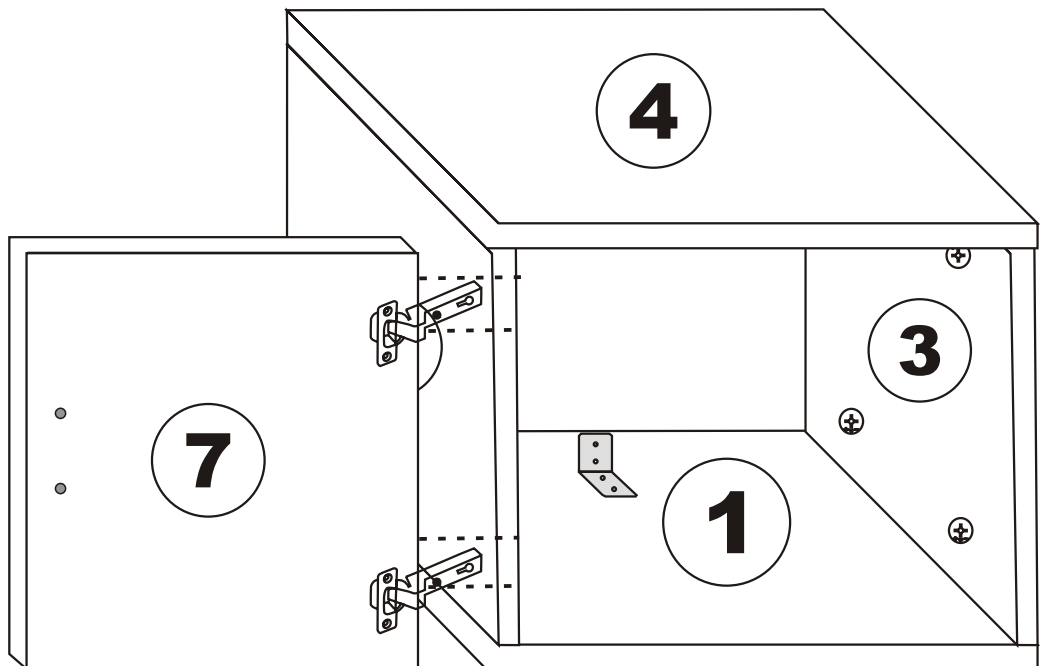

Accessory List

K05  1X	A1 Minifix  8X	A2 Minifix  8X	F21  2X
K03  2X	N19  7X	N20 3,5X18  12X	F22  2X
T24 6x50m  4X	F16  7X	K14  1X	Y18  2X

7X General view

3

Settings of hinge

Settings of hinge

Settings of hinge

A - To connect the hinge to door
B - to arrange the door

Arrows to show the directions for arrangement of doors.

COFFEE TABLE

ATTENTION !!

Minifix is the main connection material used in Decortile products ,
Before starting assembly , Please check the drawings below
Accessory List