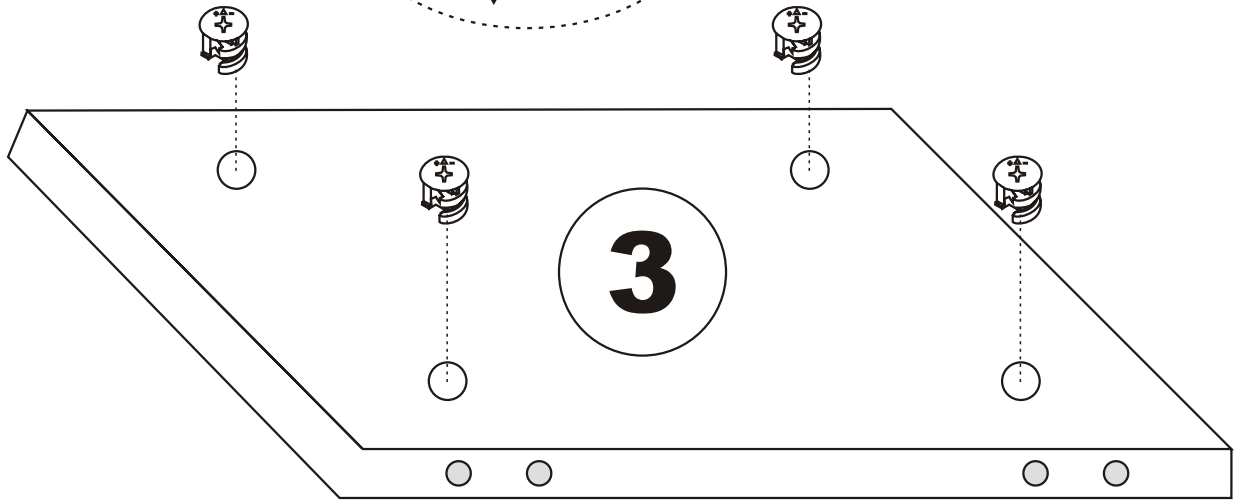

LIDYA . TV

Assembly Manual

Kalune Design
Furniture

ATTENTION !!

Minifix is the main connection material used in Decortile products ,
Before starting assembly , Please check the drawings below

Accessory List

K10  5X	A1 Minifix  16X	A2 Minifix  16X	K05  3X
	A3  16X	N20 3,5X18  25X	K03  6X
F16  20X	M18  25X	F21  6X	F22  6X

General view

Settings of hinge

Settings of hinge

Settings of hinge

A - To connect the hinge to door
 B - to arrange the door

Arrows to show the directions for arrangement of doors.

6

LIDYA DUAR RAFI

Assembly Manual

Dear Customer,
We design and produce our products for people to love and have fun with them as we do.
The product you bought was subjected to all sorts of tests and control before sending out to you