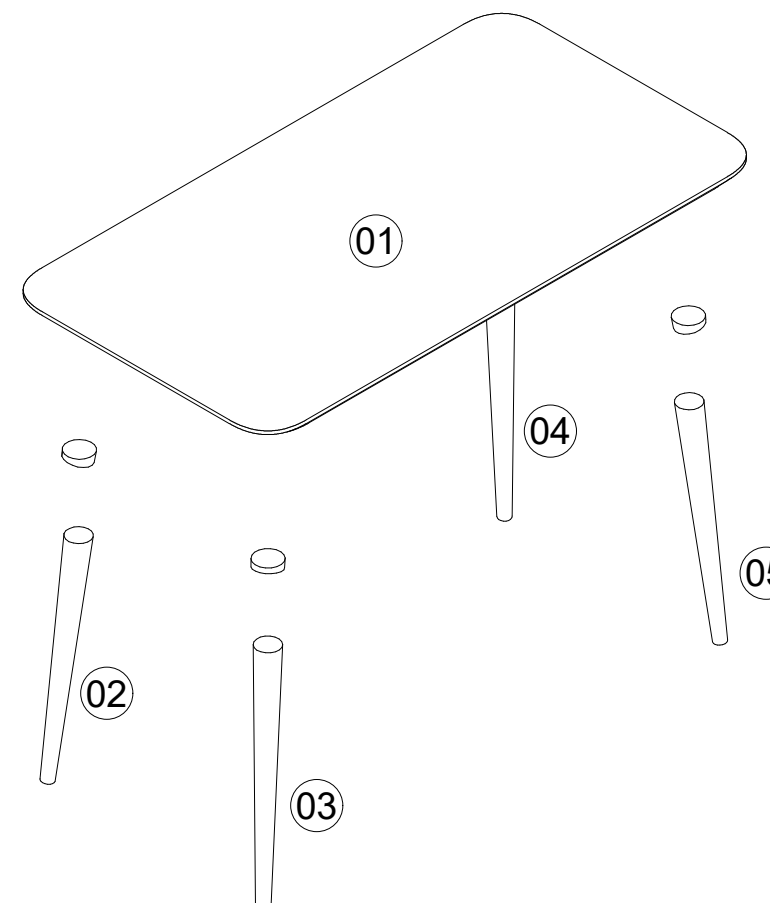

GENERAL VIEW

ACCESSORY LIST

 <p>39 CM 4X</p>	 <p>4X</p>	 <p>5X25 12X</p>				
---	---	---	--	--	--	--

This module should be assembled by two people 