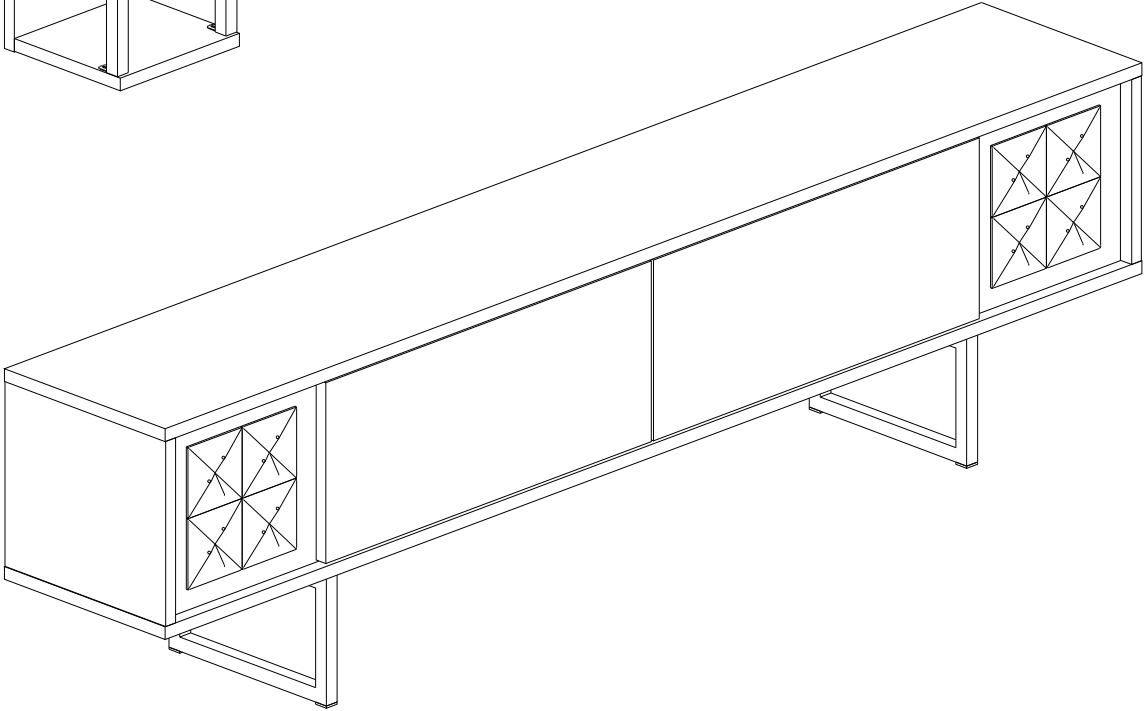

# BLACK-CHROME-GOLD LİNE TV ÜNİTESİ

MONTAJ VE KULLANIM KILAVUZU

Dear Customer,

All of our products have been checked and tested at every step, from the design process to the production and delivery process, to ensure that you enjoy the products and use them safely for many years.