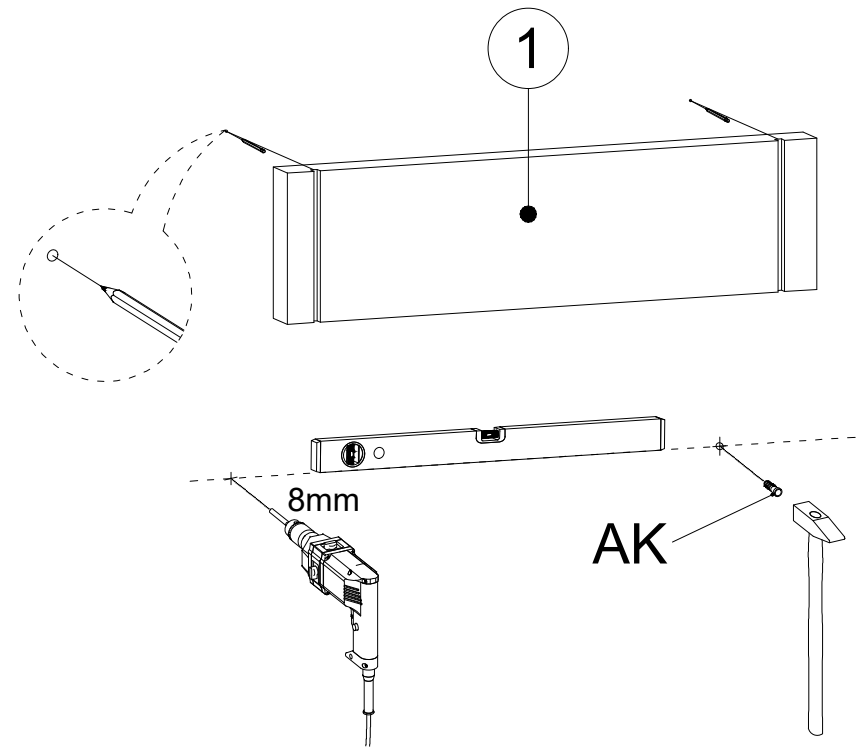

MATERIALS

	
X 4	X 4
J	AK
3 x 40 SCREW	WALL PLUG

ARMONİ

NO	NAME	PIECE	NO	İSİM	ADET
1	WOODEN SHELF	2 PCS	1	AHŞAP RAF	2 ADET
2	WALL CONSOLE	2 PCS	2	DUVAR KONSOLU	2 ADET

SERAMONI

DECORMET