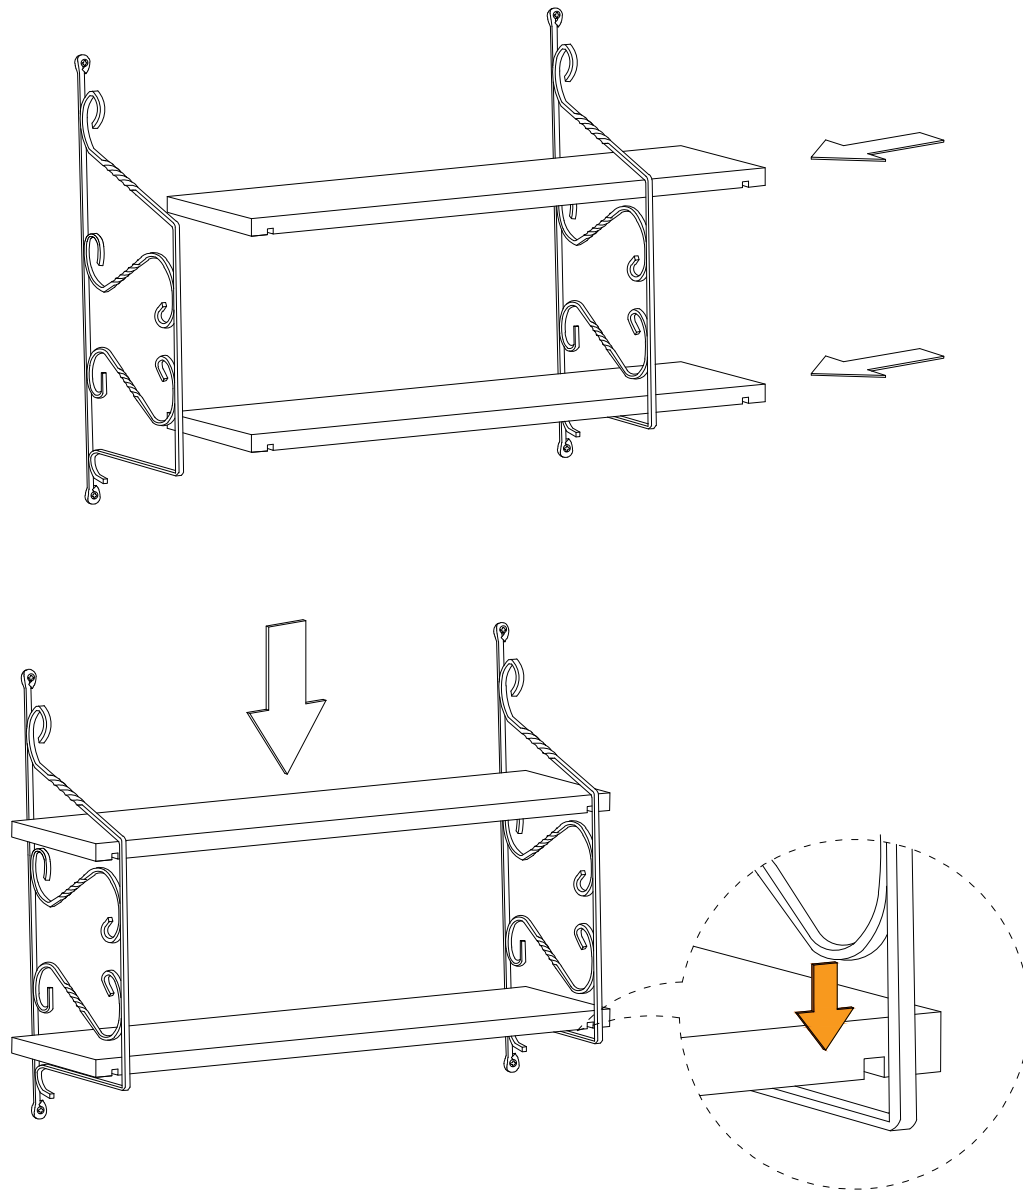

MATERIALS

	
X 4	X 4
J	AK
3 x 40 SCREW	WALL PLUG

ARMONİ

NO	NAME	PIECE	NO	İSİM	ADET
1	WOODEN SHELF	2 PCS	1	AHŞAP RAF	2 ADET
2	WALL CONSOLE	2 PCS	2	DUVAR KONSOLU	2 ADET

SERAMONI

DECORMET