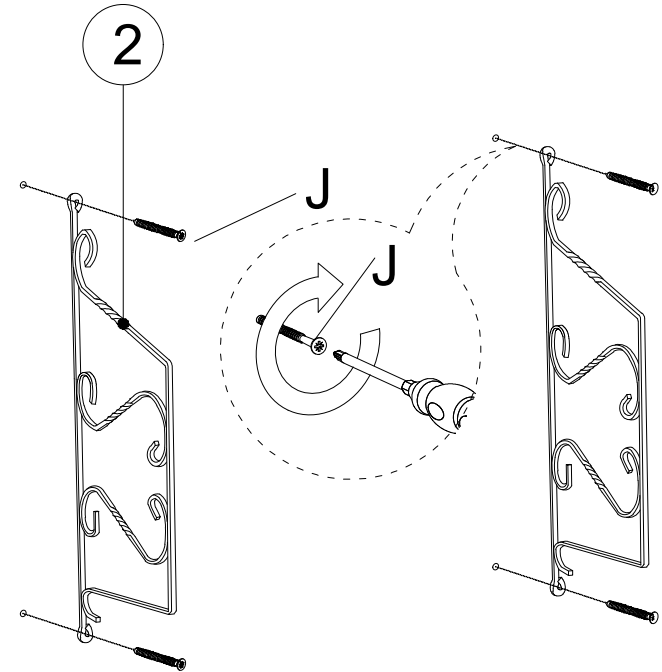

MATERIALS

	
X 4	X 4
J	AK
3 x 40 SCREW	WALL PLUG

ARMONİ

NO	NAME	PIECE	NO	İSİM	ADET
1	WOODEN SHELF	2 PCS	1	AHŞAP RAF	2 ADET
2	WALL CONSOLE	2 PCS	2	DUVAR KONSOLU	2 ADET

SERAMONI

DECORMET