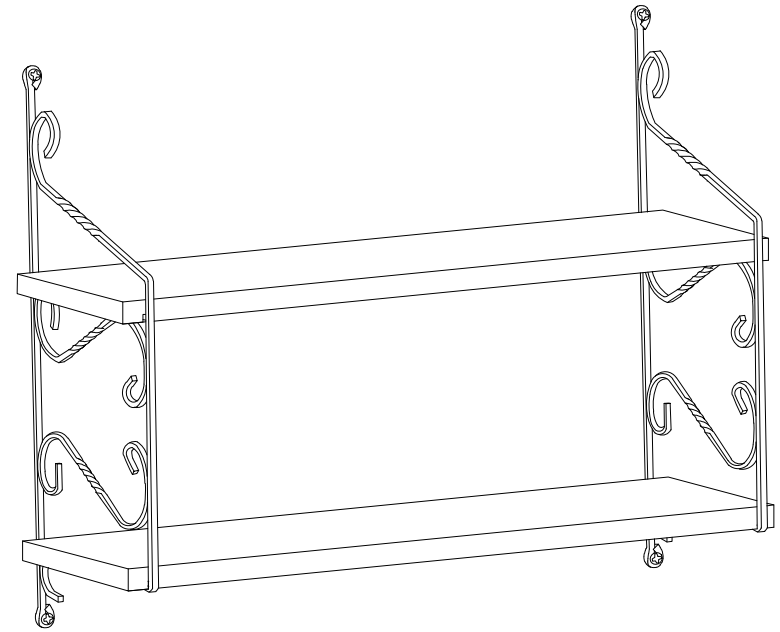

MATERIALS

	
X 4	X 4
J	AK
3 x 40 SCREW	WALL PLUG

ARMONİ

NO	NAME	PIECE	NO	İSİM	ADET
1	WOODEN SHELF	2 PCS	1	AHŞAP RAF	2 ADET
2	WALL CONSOLE	2 PCS	2	DUVAR KONSOLU	2 ADET

SERAMONI

DECORMET