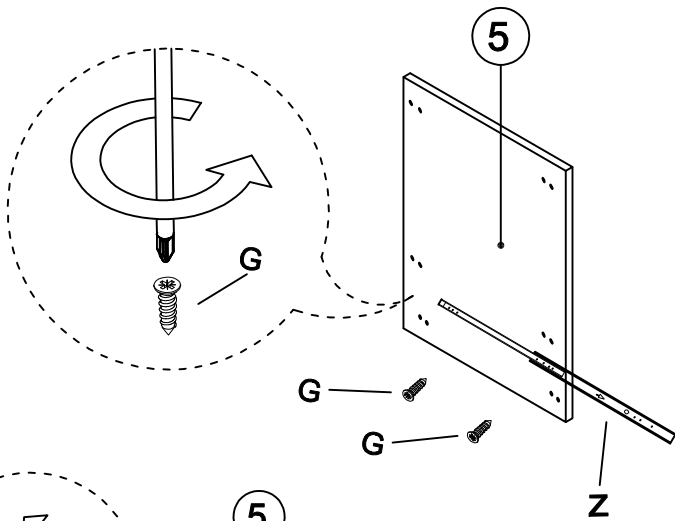

1

2

NOT: Arkalık birleştirme plastiği vidasını sıkarken, kapakların hizasını kontrol ediniz.

3

1

2

3

5

8