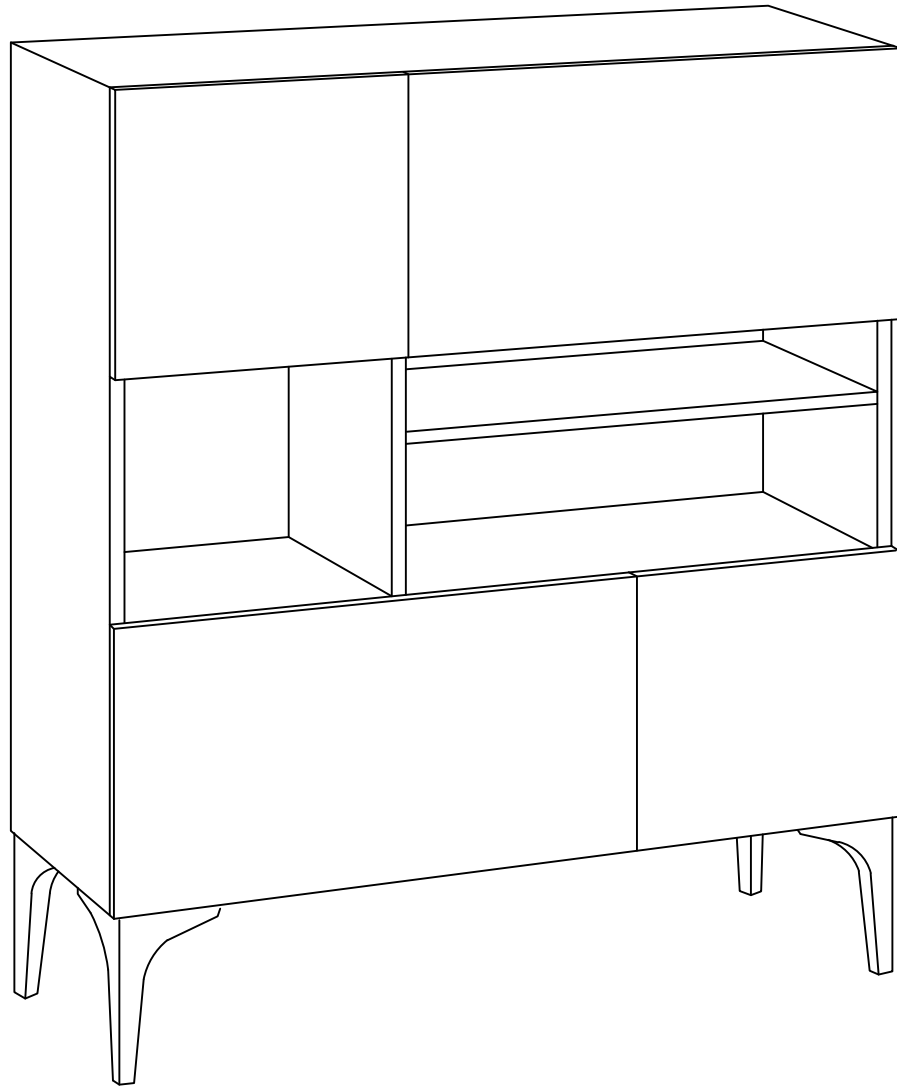

DEC20056 KRISTA

DECORMET

MATERIALS

 X 20	 X 20	 X 20	 X 20	 X 38	 X 8
A	B	C	D	G	N
MINIFIX GB	MINIFIX BODY	MIN.STOPPER	DOWEL	3.5 x 18 SCREW	METRIC SCREW
 X 1	 X 8	 X 4	 X 6	 X 4	
P	S	AH	AJ	BO	
ALLEN KEY	HINGE (Crank 0)	SHELF BUTTON	PLASTIC JOINING	250mm PVC LEG	

DEC20056 KRISTA

NO	NAME	PIECE	NO	NAME	PIECE
1	BOTTOM PART	1 PC	1	BOTTOM PART	1 PC
2	LEFT PART	1 PC	2	LEFT PART	1 PC
3	FIXED SHELF PART	1 PC	3	FIXED SHELF PART	1 PC
4	MIDDLE PART	1 PC	4	MIDDLE PART	1 PC
5	FIXED SHELF PART	1 PC	5	FIXED SHELF PART	1 PC
6	RIGHT PART	1 PC	6	RIGHT PART	1 PC
7	BACK PART	1 PC	7	BACK PART	1 PC
8	TOP PART	1 PC	8	TOP PART	1 PC
9	SHELF	1 PC	9	SHELF	1 PC
10	COVER PARTS	2 PCS	10	COVER PARTS	2 PCS
11	COVER PARTS	2 PCS	11	COVER PARTS	2 PCS