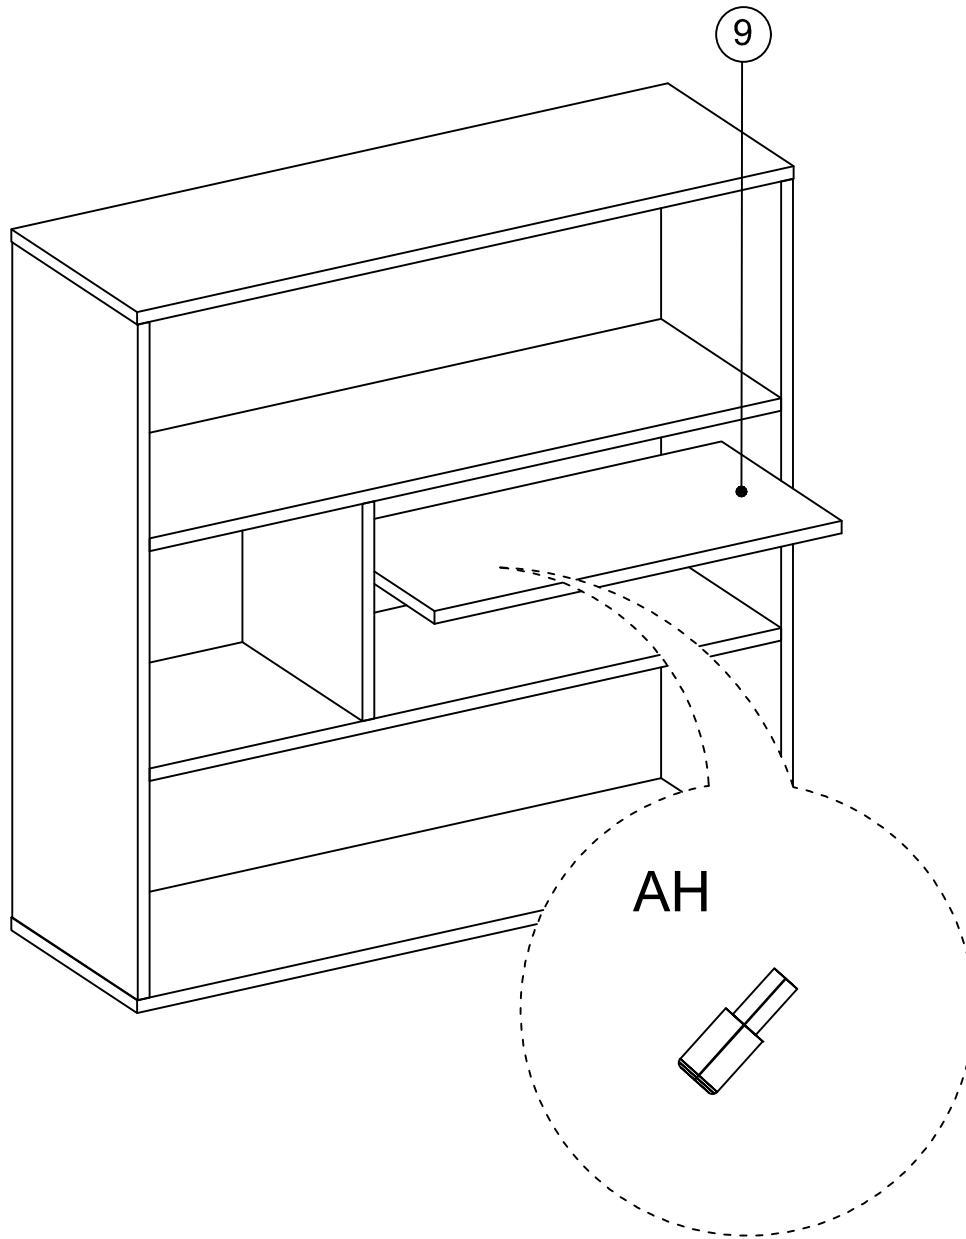

DEC20056 KRISTA

DECORMET

MATERIALS

 X 20	 X 20	 X 20	 X 20	 X 38	 X 8
A	B	C	D	G	N
MINIFIX GB	MINIFIX BODY	MIN.STOPPER	DOWEL	3.5 x 18 SCREW	METRIC SCREW
 X 1	 X 8	 X 4	 X 6	 X 4	
P	S	AH	AJ	BO	
ALLEN KEY	HINGE (Crank 0)	SHELF BUTTON	PLASTIC JOINING	250mm PVC LEG	

DEC20056 KRISTA

NO	NAME	PIECE	NO	NAME	PIECE
1	BOTTOM PART	1 PC	1	BOTTOM PART	1 PC
2	LEFT PART	1 PC	2	LEFT PART	1 PC
3	FIXED SHELF PART	1 PC	3	FIXED SHELF PART	1 PC
4	MIDDLE PART	1 PC	4	MIDDLE PART	1 PC
5	FIXED SHELF PART	1 PC	5	FIXED SHELF PART	1 PC
6	RIGHT PART	1 PC	6	RIGHT PART	1 PC
7	BACK PART	1 PC	7	BACK PART	1 PC
8	TOP PART	1 PC	8	TOP PART	1 PC
9	SHELF	1 PC	9	SHELF	1 PC
10	COVER PARTS	2 PCS	10	COVER PARTS	2 PCS
11	COVER PARTS	2 PCS	11	COVER PARTS	2 PCS