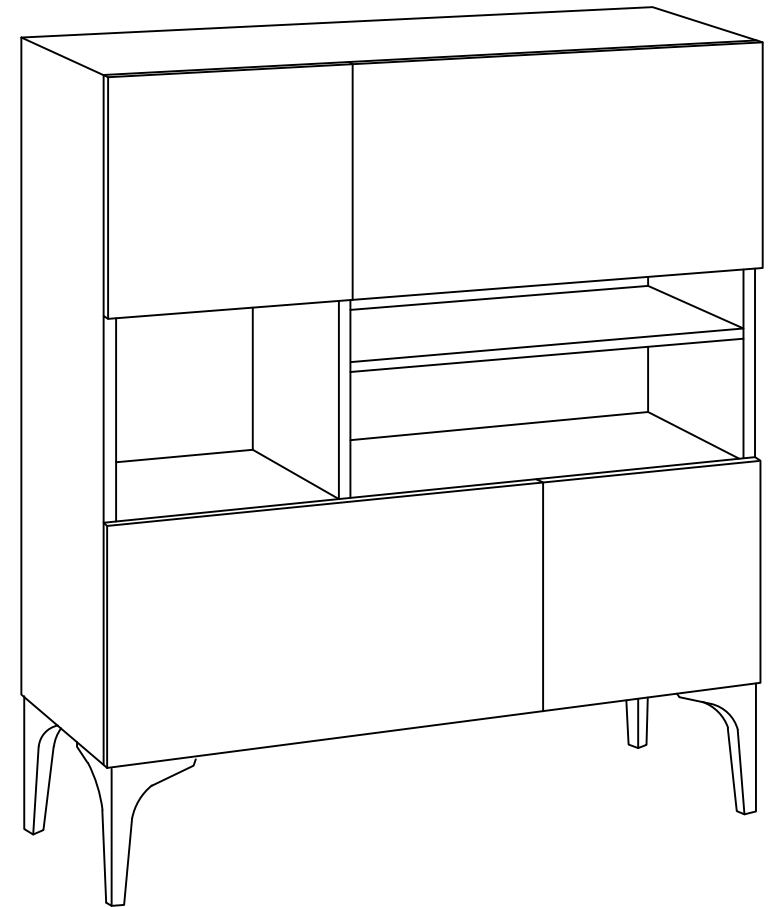

DEC20056 KRISTA

DECORMET

MATERIALS

 X 20	 X 20	 X 20	 X 20	 X 38	 X 8
A	B	C	D	G	N
MINIFIX GB	MINIFIX BODY	MIN.STOPPER	DOWEL	3.5 x 18 SCREW	METRIC SCREW
 X 1	 X 8	 X 4	 X 6	 X 4	
P	S	AH	AJ	BO	
ALLEN KEY	HINGE (Crank 0)	SHELF BUTTON	PLASTIC JOINING	250mm PVC LEG	

DEC20056 KRISTA

NO	NAME	PIECE	NO	NAME	PIECE
1	BOTTOM PART	1 PC	1	BOTTOM PART	1 PC
2	LEFT PART	1 PC	2	LEFT PART	1 PC
3	FIXED SHELF PART	1 PC	3	FIXED SHELF PART	1 PC
4	MIDDLE PART	1 PC	4	MIDDLE PART	1 PC
5	FIXED SHELF PART	1 PC	5	FIXED SHELF PART	1 PC
6	RIGHT PART	1 PC	6	RIGHT PART	1 PC
7	BACK PART	1 PC	7	BACK PART	1 PC
8	TOP PART	1 PC	8	TOP PART	1 PC
9	SHELF	1 PC	9	SHELF	1 PC
10	COVER PARTS	2 PCS	10	COVER PARTS	2 PCS
11	COVER PARTS	2 PCS	11	COVER PARTS	2 PCS