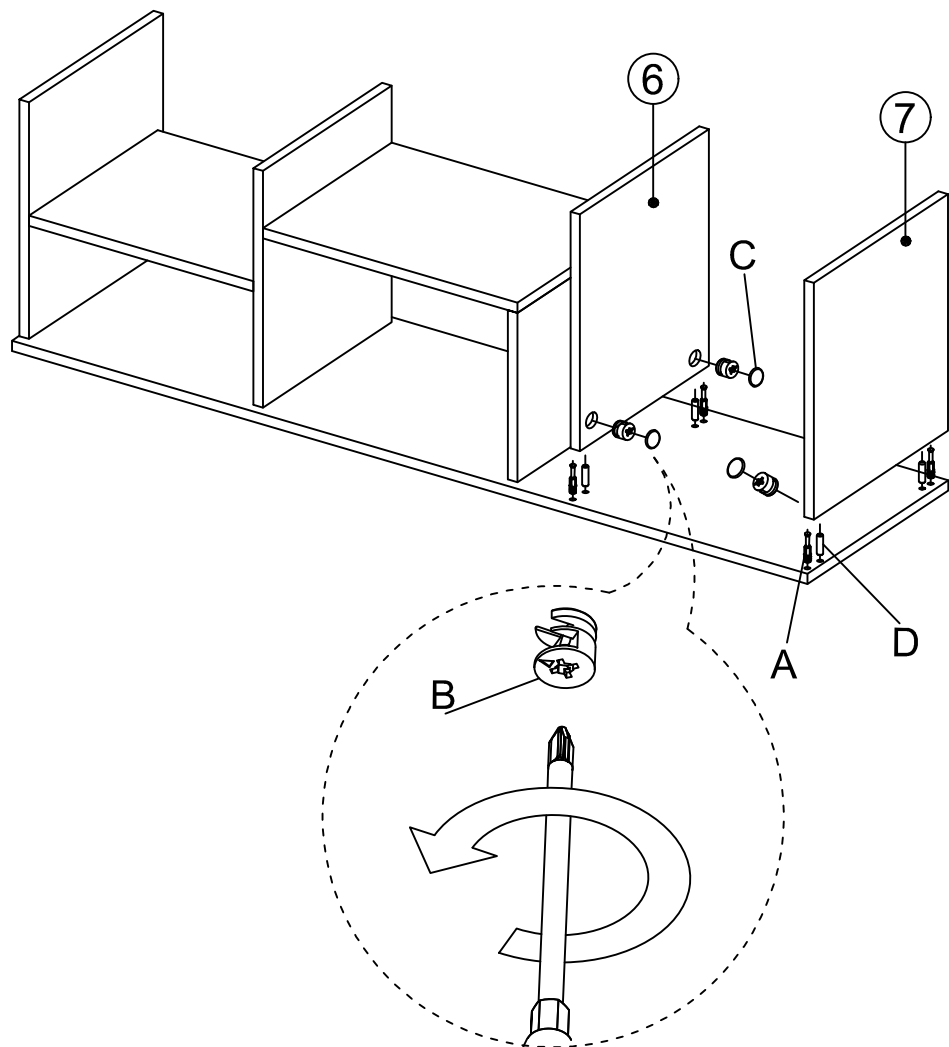

MATERIALS

 X 24 MINIFIX GIB	 X 24 MINIFIX BODY	 X 24 MIN.STOPPER	 X 22 DOWEL	 X 5 CABINET SCREW	 X 2 PLUG	 X 30 3.5 x 18 SCREW	 X 2 5x80 SCREW	 X 8 METRIC SCREW
 X 1 ALLEN KEY	 X 4 HINGE (Crank 0)	 X 2 HINGE (Crank 7)	 X 8 SHELF BUTTON	 X 6 PLASTIC JOINING	 X 2 WALL PLUG	 X 2 METAL PART AY30, AY32, AY34	 X 2 METAL PART AT11627,02	

DEC20060 LELIA

NO	NAME	PIECE	NO	İSİM	ADET
1	BOTTOM PART	1 PC	1	ALT TABLA	1 ADET
2	LEFT PART	1 PC	2	SOL YAN	1 ADET
3	MIDDLE PART	1 PC	3	ORTA TABLA	1 ADET
4	MIDDLE PART	1 PC	4	ORTA TABLA	1 ADET
5	MIDDLE PART	1 PC	5	ORTA TABLA	1 ADET
6	MIDDLE PART	1 PC	6	ORTA TABLA	1 ADET
7	RIGHT PART	1 PC	7	SAĞ YAN	1 ADET
8	BACK PART	1 PC	8	ARKALIK	1 ADET
9	TOP PART	1 PC	9	ÜST TABLA	1 ADET
10	SHELF	2 PCS	10	RAF	2 ADET
11	COVER PARTS	2 PCS	11	KAPAKLAR	2 ADET
12	COVER PART	1 PC	12	KAPAK	1 ADET
13	SHELF / BOTTOM PART	1 PC	13	RAF / ALT TABLA	1 ADET
14	SHELF / BACK PART	1 PC	14	RAF / ARKALIK	1 ADET
15	SHELF / LEFT PART	1 PC	15	RAF / SOL YAN	1 ADET
16	SHELF / RIGHT PART	1 PC	16	RAF / SAĞ YAN	1 ADET

DEC20060 LELIA

DECORMET