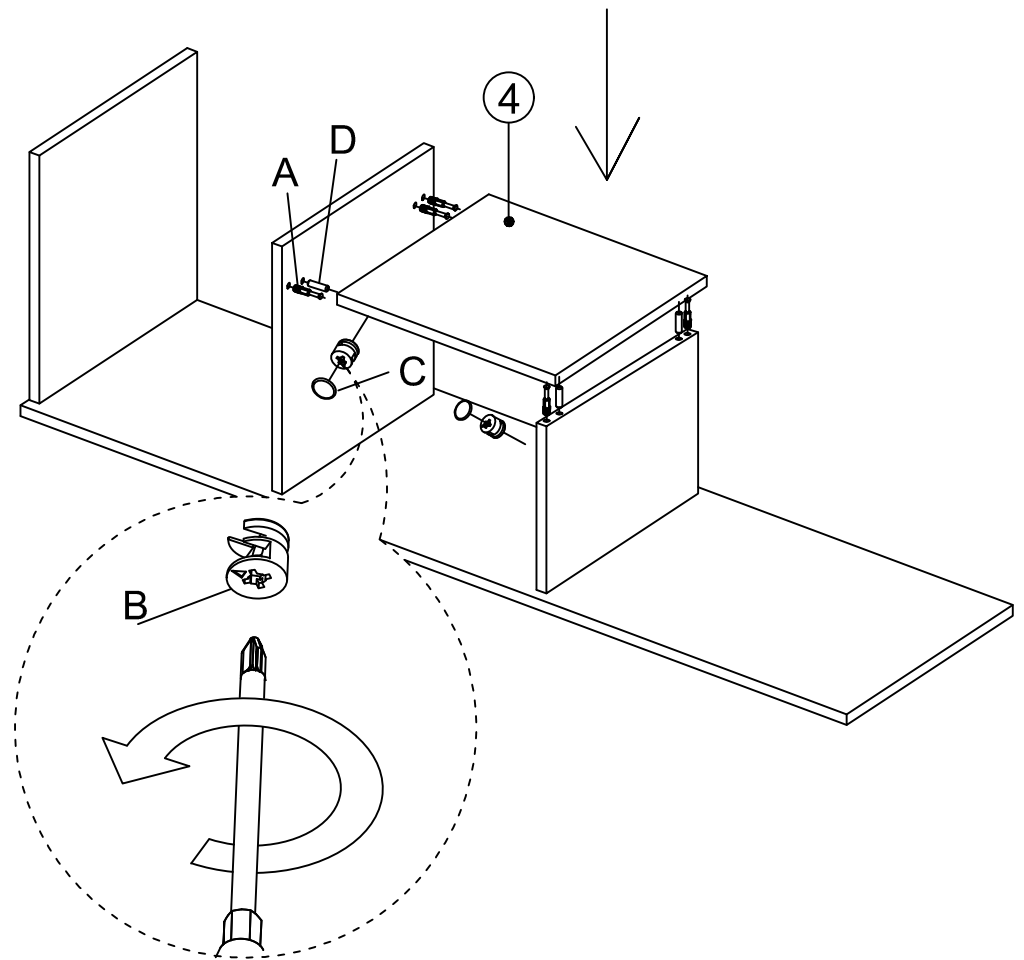

MATERIALS

 X 24 MINIFIX GIB	 X 24 MINIFIX BODY	 X 24 MIN.STOPPER	 X 22 DOWEL	 X 5 CABINET SCREW	 X 2 PLUG	 X 30 3.5 x 18 SCREW	 X 2 5x80 SCREW	 X 8 METRIC SCREW
 X 1 ALLEN KEY	 X 4 HINGE (Crank 0)	 X 2 HINGE (Crank 7)	 X 8 SHELF BUTTON	 X 6 PLASTIC JOINING	 X 2 WALL PLUG	 X 2 METAL PART AY30, AY32, AY34	 X 2 METAL PART AT11627,02	

DEC20060 LELIA

NO	NAME	PIECE	NO	İSİM	ADET
1	BOTTOM PART	1 PC	1	ALT TABLA	1 ADET
2	LEFT PART	1 PC	2	SOL YAN	1 ADET
3	MIDDLE PART	1 PC	3	ORTA TABLA	1 ADET
4	MIDDLE PART	1 PC	4	ORTA TABLA	1 ADET
5	MIDDLE PART	1 PC	5	ORTA TABLA	1 ADET
6	MIDDLE PART	1 PC	6	ORTA TABLA	1 ADET
7	RIGHT PART	1 PC	7	SAĞ YAN	1 ADET
8	BACK PART	1 PC	8	ARKALIK	1 ADET
9	TOP PART	1 PC	9	ÜST TABLA	1 ADET
10	SHELF	2 PCS	10	RAF	2 ADET
11	COVER PARTS	2 PCS	11	KAPAKLAR	2 ADET
12	COVER PART	1 PC	12	KAPAK	1 ADET
13	SHELF / BOTTOM PART	1 PC	13	RAF / ALT TABLA	1 ADET
14	SHELF / BACK PART	1 PC	14	RAF / ARKALIK	1 ADET
15	SHELF / LEFT PART	1 PC	15	RAF / SOL YAN	1 ADET
16	SHELF / RIGHT PART	1 PC	16	RAF / SAĞ YAN	1 ADET