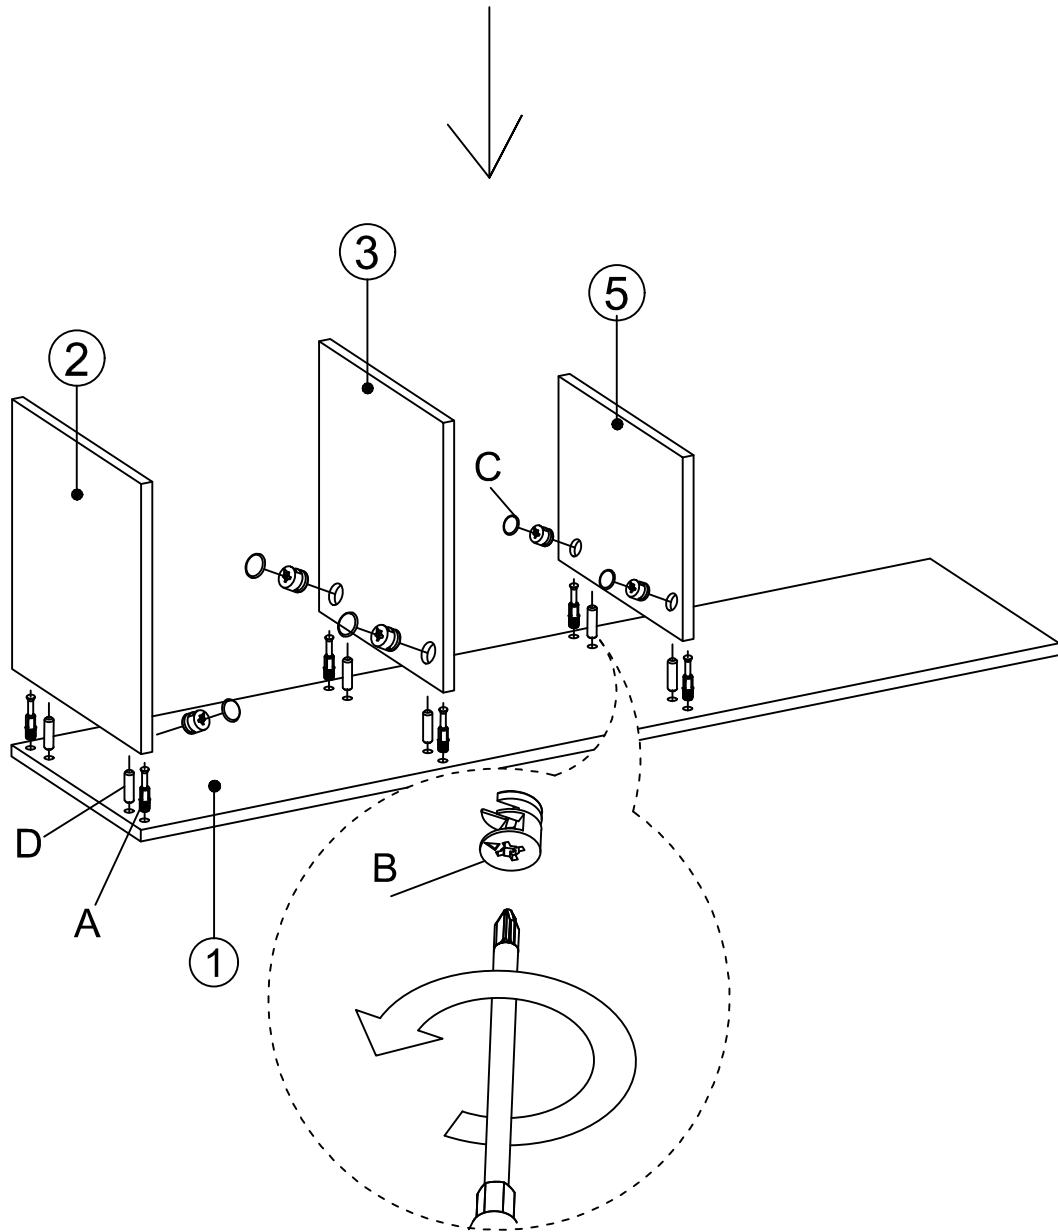

MATERIALS

 X 24 MINIFIX GIB	 X 24 MINIFIX BODY	 X 24 MIN.STOPPER	 X 22 DOWEL	 X 5 CABINET SCREW	 X 2 PLUG	 X 30 3.5 x 18 SCREW	 X 2 5x80 SCREW	 X 8 METRIC SCREW
 X 1 ALLEN KEY	 X 4 HINGE (Crank 0)	 X 2 HINGE (Crank 7)	 X 8 SHELF BUTTON	 X 6 PLASTIC JOINING	 X 2 WALL PLUG	 X 2 METAL PART AY30, AY32, AY34	 X 2 METAL PART AT11627,02	

DEC20060 LELIA

NO	NAME	PIECE	NO	İSİM	ADET
1	BOTTOM PART	1 PC	1	ALT TABLA	1 ADET
2	LEFT PART	1 PC	2	SOL YAN	1 ADET
3	MIDDLE PART	1 PC	3	ORTA TABLA	1 ADET
4	MIDDLE PART	1 PC	4	ORTA TABLA	1 ADET
5	MIDDLE PART	1 PC	5	ORTA TABLA	1 ADET
6	MIDDLE PART	1 PC	6	ORTA TABLA	1 ADET
7	RIGHT PART	1 PC	7	SAĞ YAN	1 ADET
8	BACK PART	1 PC	8	ARKALIK	1 ADET
9	TOP PART	1 PC	9	ÜST TABLA	1 ADET
10	SHELF	2 PCS	10	RAF	2 ADET
11	COVER PARTS	2 PCS	11	KAPAKLAR	2 ADET
12	COVER PART	1 PC	12	KAPAK	1 ADET
13	SHELF / BOTTOM PART	1 PC	13	RAF / ALT TABLA	1 ADET
14	SHELF / BACK PART	1 PC	14	RAF / ARKALIK	1 ADET
15	SHELF / LEFT PART	1 PC	15	RAF / SOL YAN	1 ADET
16	SHELF / RIGHT PART	1 PC	16	RAF / SAĞ YAN	1 ADET

DEC20060 LELIA

DECORMET