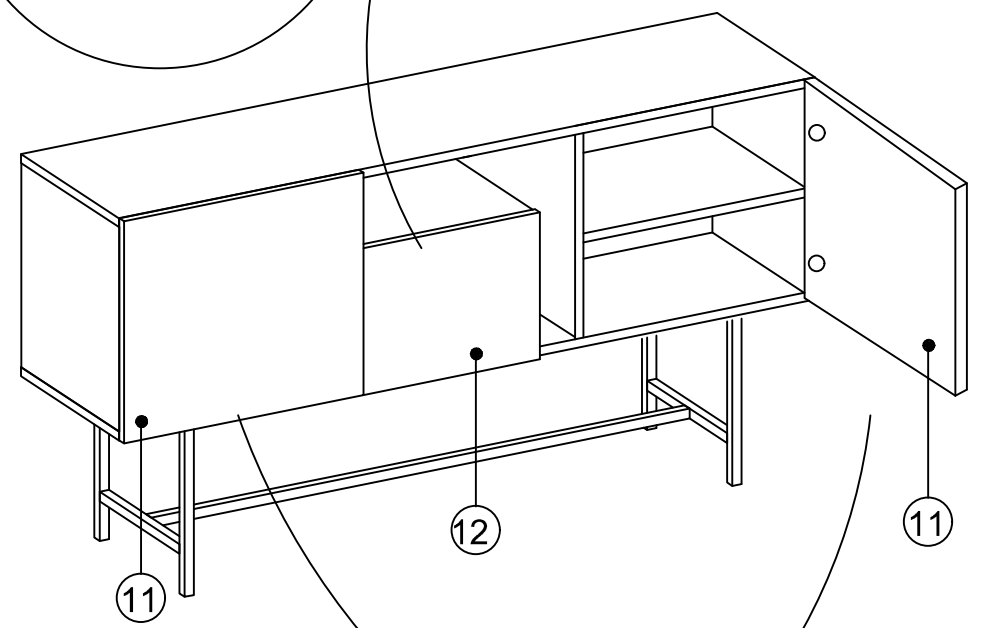

MATERIALS

 X 24 MINIFIX GIB	 X 24 MINIFIX BODY	 X 24 MIN.STOPPER	 X 22 DOWEL	 X 5 CABINET SCREW	 X 2 PLUG	 X 30 3.5 x 18 SCREW	 X 2 5x80 SCREW	 X 8 METRIC SCREW
 X 1 ALLEN KEY	 X 4 HINGE (Crank 0)	 X 2 HINGE (Crank 7)	 X 8 SHELF BUTTON	 X 6 PLASTIC JOINING	 X 2 WALL PLUG	 X 2 METAL PART AY30, AY32, AY34	 X 2 METAL PART AT11627,02	

DEC20060 LELIA

NO	NAME	PIECE	NO	İSİM	ADET
1	BOTTOM PART	1 PC	1	ALT TABLA	1 ADET
2	LEFT PART	1 PC	2	SOL YAN	1 ADET
3	MIDDLE PART	1 PC	3	ORTA TABLA	1 ADET
4	MIDDLE PART	1 PC	4	ORTA TABLA	1 ADET
5	MIDDLE PART	1 PC	5	ORTA TABLA	1 ADET
6	MIDDLE PART	1 PC	6	ORTA TABLA	1 ADET
7	RIGHT PART	1 PC	7	SAĞ YAN	1 ADET
8	BACK PART	1 PC	8	ARKALIK	1 ADET
9	TOP PART	1 PC	9	ÜST TABLA	1 ADET
10	SHELF	2 PCS	10	RAF	2 ADET
11	COVER PARTS	2 PCS	11	KAPAKLAR	2 ADET
12	COVER PART	1 PC	12	KAPAK	1 ADET
13	SHELF / BOTTOM PART	1 PC	13	RAF / ALT TABLA	1 ADET
14	SHELF / BACK PART	1 PC	14	RAF / ARKALIK	1 ADET
15	SHELF / LEFT PART	1 PC	15	RAF / SOL YAN	1 ADET
16	SHELF / RIGHT PART	1 PC	16	RAF / SAĞ YAN	1 ADET