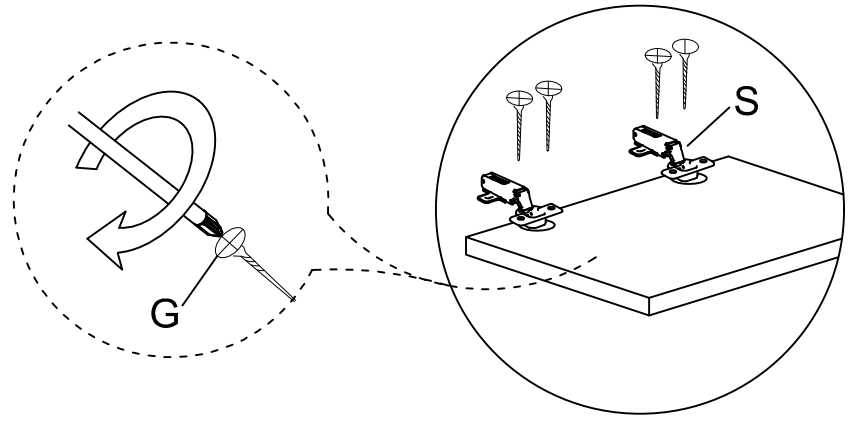

MATERIALS

 X 24 MINIFIX GIB	 X 24 MINIFIX BODY	 X 24 MIN.STOPPER	 X 22 DOWEL	 X 5 CABINET SCREW	 X 2 PLUG	 X 30 3.5 x 18 SCREW	 X 2 5x80 SCREW	 X 8 METRIC SCREW
 X 1 ALLEN KEY	 X 4 HINGE (Crank 0)	 X 2 HINGE (Crank 7)	 X 8 SHELF BUTTON	 X 6 PLASTIC JOINING	 X 2 WALL PLUG	 X 2 METAL PART AY30, AY32, AY34	 X 2 METAL PART AT11627,02	

DEC20060 LELIA

NO	NAME	PIECE	NO	İSİM	ADET
1	BOTTOM PART	1 PC	1	ALT TABLA	1 ADET
2	LEFT PART	1 PC	2	SOL YAN	1 ADET
3	MIDDLE PART	1 PC	3	ORTA TABLA	1 ADET
4	MIDDLE PART	1 PC	4	ORTA TABLA	1 ADET
5	MIDDLE PART	1 PC	5	ORTA TABLA	1 ADET
6	MIDDLE PART	1 PC	6	ORTA TABLA	1 ADET
7	RIGHT PART	1 PC	7	SAĞ YAN	1 ADET
8	BACK PART	1 PC	8	ARKALIK	1 ADET
9	TOP PART	1 PC	9	ÜST TABLA	1 ADET
10	SHELF	2 PCS	10	RAF	2 ADET
11	COVER PARTS	2 PCS	11	KAPAKLAR	2 ADET
12	COVER PART	1 PC	12	KAPAK	1 ADET
13	SHELF / BOTTOM PART	1 PC	13	RAF / ALT TABLA	1 ADET
14	SHELF / BACK PART	1 PC	14	RAF / ARKALIK	1 ADET
15	SHELF / LEFT PART	1 PC	15	RAF / SOL YAN	1 ADET
16	SHELF / RIGHT PART	1 PC	16	RAF / SAĞ YAN	1 ADET