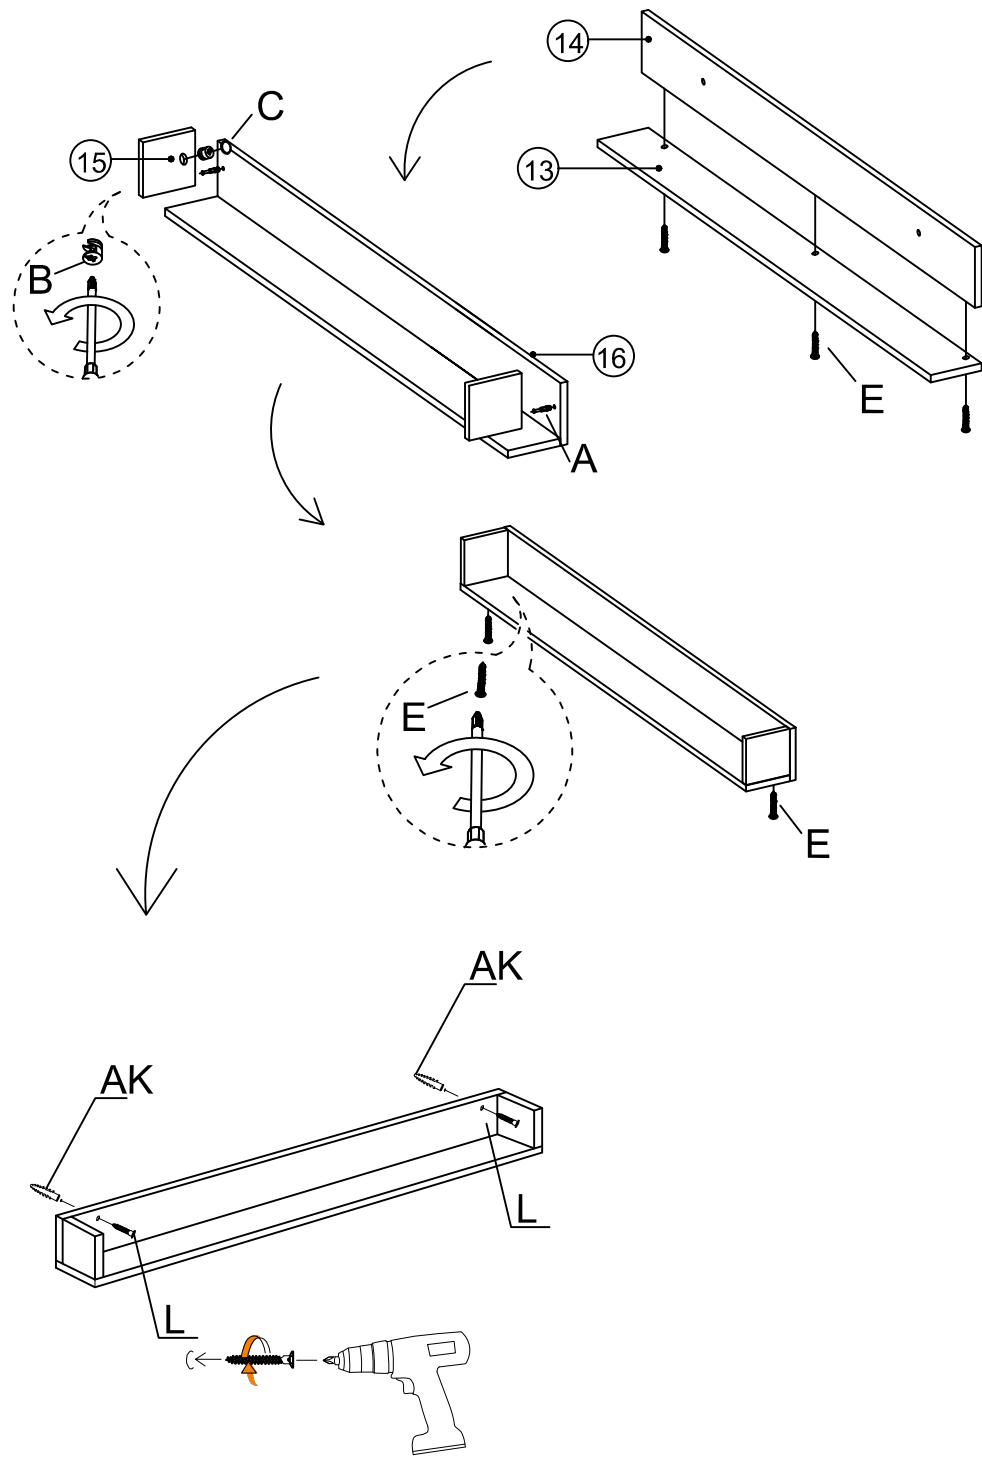

MATERIALS

 X 24 MINIFIX GIB	 X 24 MINIFIX BODY	 X 24 MIN.STOPPER	 X 22 DOWEL	 X 5 CABINET SCREW	 X 2 PLUG	 X 30 3.5 x 18 SCREW	 X 2 5x80 SCREW	 X 8 METRIC SCREW
 X 1 ALLEN KEY	 X 4 HINGE (Crank 0)	 X 2 HINGE (Crank 7)	 X 8 SHELF BUTTON	 X 6 PLASTIC JOINING	 X 2 WALL PLUG	 X 2 METAL PART AY30, AY32, AY34	 X 2 METAL PART AT11627,02	

DEC20060 LELIA

NO	NAME	PIECE	NO	İSİM	ADET
1	BOTTOM PART	1 PC	1	ALT TABLA	1 ADET
2	LEFT PART	1 PC	2	SOL YAN	1 ADET
3	MIDDLE PART	1 PC	3	ORTA TABLA	1 ADET
4	MIDDLE PART	1 PC	4	ORTA TABLA	1 ADET
5	MIDDLE PART	1 PC	5	ORTA TABLA	1 ADET
6	MIDDLE PART	1 PC	6	ORTA TABLA	1 ADET
7	RIGHT PART	1 PC	7	SAĞ YAN	1 ADET
8	BACK PART	1 PC	8	ARKALIK	1 ADET
9	TOP PART	1 PC	9	ÜST TABLA	1 ADET
10	SHELF	2 PCS	10	RAF	2 ADET
11	COVER PARTS	2 PCS	11	KAPAKLAR	2 ADET
12	COVER PART	1 PC	12	KAPAK	1 ADET
13	SHELF / BOTTOM PART	1 PC	13	RAF / ALT TABLA	1 ADET
14	SHELF / BACK PART	1 PC	14	RAF / ARKALIK	1 ADET
15	SHELF / LEFT PART	1 PC	15	RAF / SOL YAN	1 ADET
16	SHELF / RIGHT PART	1 PC	16	RAF / SAĞ YAN	1 ADET