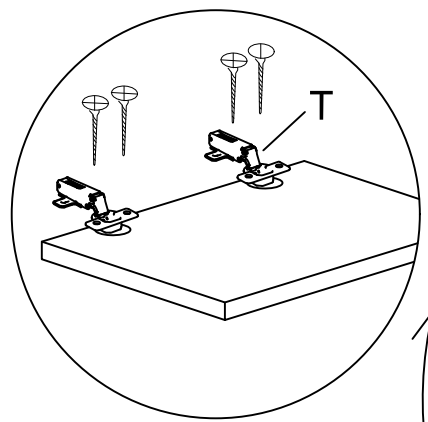

MATERIALS

 X 24 MINIFIX GIB	 X 24 MINIFIX BODY	 X 24 MIN.STOPPER	 X 22 DOWEL	 X 5 CABINET SCREW	 X 2 PLUG	 X 30 3.5 x 18 SCREW	 X 2 5x80 SCREW	 X 8 METRIC SCREW
 X 1 ALLEN KEY	 X 4 HINGE (Crank 0)	 X 2 HINGE (Crank 7)	 X 8 SHELF BUTTON	 X 6 PLASTIC JOINING	 X 2 WALL PLUG	 X 2 METAL PART AY30, AY32, AY34	 X 2 METAL PART AT11627,02	

DEC20060 LELIA

NO	NAME	PIECE	NO	İSİM	ADET
1	BOTTOM PART	1 PC	1	ALT TABLA	1 ADET
2	LEFT PART	1 PC	2	SOL YAN	1 ADET
3	MIDDLE PART	1 PC	3	ORTA TABLA	1 ADET
4	MIDDLE PART	1 PC	4	ORTA TABLA	1 ADET
5	MIDDLE PART	1 PC	5	ORTA TABLA	1 ADET
6	MIDDLE PART	1 PC	6	ORTA TABLA	1 ADET
7	RIGHT PART	1 PC	7	SAĞ YAN	1 ADET
8	BACK PART	1 PC	8	ARKALIK	1 ADET
9	TOP PART	1 PC	9	ÜST TABLA	1 ADET
10	SHELF	2 PCS	10	RAF	2 ADET
11	COVER PARTS	2 PCS	11	KAPAKLAR	2 ADET
12	COVER PART	1 PC	12	KAPAK	1 ADET
13	SHELF / BOTTOM PART	1 PC	13	RAF / ALT TABLA	1 ADET
14	SHELF / BACK PART	1 PC	14	RAF / ARKALIK	1 ADET
15	SHELF / LEFT PART	1 PC	15	RAF / SOL YAN	1 ADET
16	SHELF / RIGHT PART	1 PC	16	RAF / SAĞ YAN	1 ADET