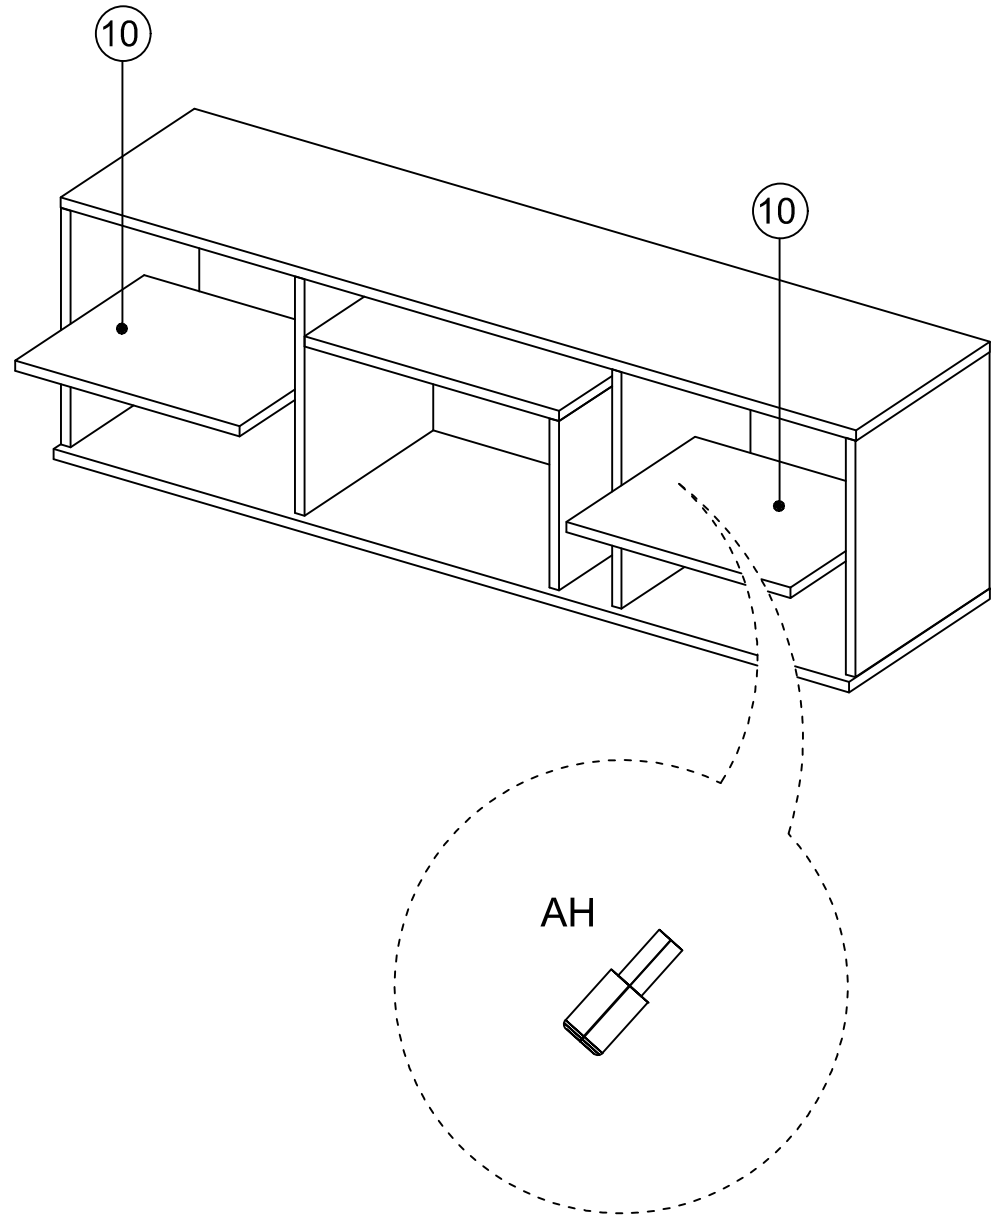

MATERIALS

 X 24 MINIFIX GIB	 X 24 MINIFIX BODY	 X 24 MIN.STOPPER	 X 22 DOWEL	 X 5 CABINET SCREW	 X 2 PLUG	 X 30 3.5 x 18 SCREW	 X 2 5x80 SCREW	 X 8 METRIC SCREW
 X 1 ALLEN KEY	 X 4 HINGE (Crank 0)	 X 2 HINGE (Crank 7)	 X 8 SHELF BUTTON	 X 6 PLASTIC JOINING	 X 2 WALL PLUG	 X 2 METAL PART AY30, AY32, AY34	 X 2 METAL PART AT11627,02	

DEC20060 LELIA

NO	NAME	PIECE	NO	İSİM	ADET
1	BOTTOM PART	1 PC	1	ALT TABLA	1 ADET
2	LEFT PART	1 PC	2	SOL YAN	1 ADET
3	MIDDLE PART	1 PC	3	ORTA TABLA	1 ADET
4	MIDDLE PART	1 PC	4	ORTA TABLA	1 ADET
5	MIDDLE PART	1 PC	5	ORTA TABLA	1 ADET
6	MIDDLE PART	1 PC	6	ORTA TABLA	1 ADET
7	RIGHT PART	1 PC	7	SAĞ YAN	1 ADET
8	BACK PART	1 PC	8	ARKALIK	1 ADET
9	TOP PART	1 PC	9	ÜST TABLA	1 ADET
10	SHELF	2 PCS	10	RAF	2 ADET
11	COVER PARTS	2 PCS	11	KAPAKLAR	2 ADET
12	COVER PART	1 PC	12	KAPAK	1 ADET
13	SHELF / BOTTOM PART	1 PC	13	RAF / ALT TABLA	1 ADET
14	SHELF / BACK PART	1 PC	14	RAF / ARKALIK	1 ADET
15	SHELF / LEFT PART	1 PC	15	RAF / SOL YAN	1 ADET
16	SHELF / RIGHT PART	1 PC	16	RAF / SAĞ YAN	1 ADET

DEC20060 LELIA

DECORMET