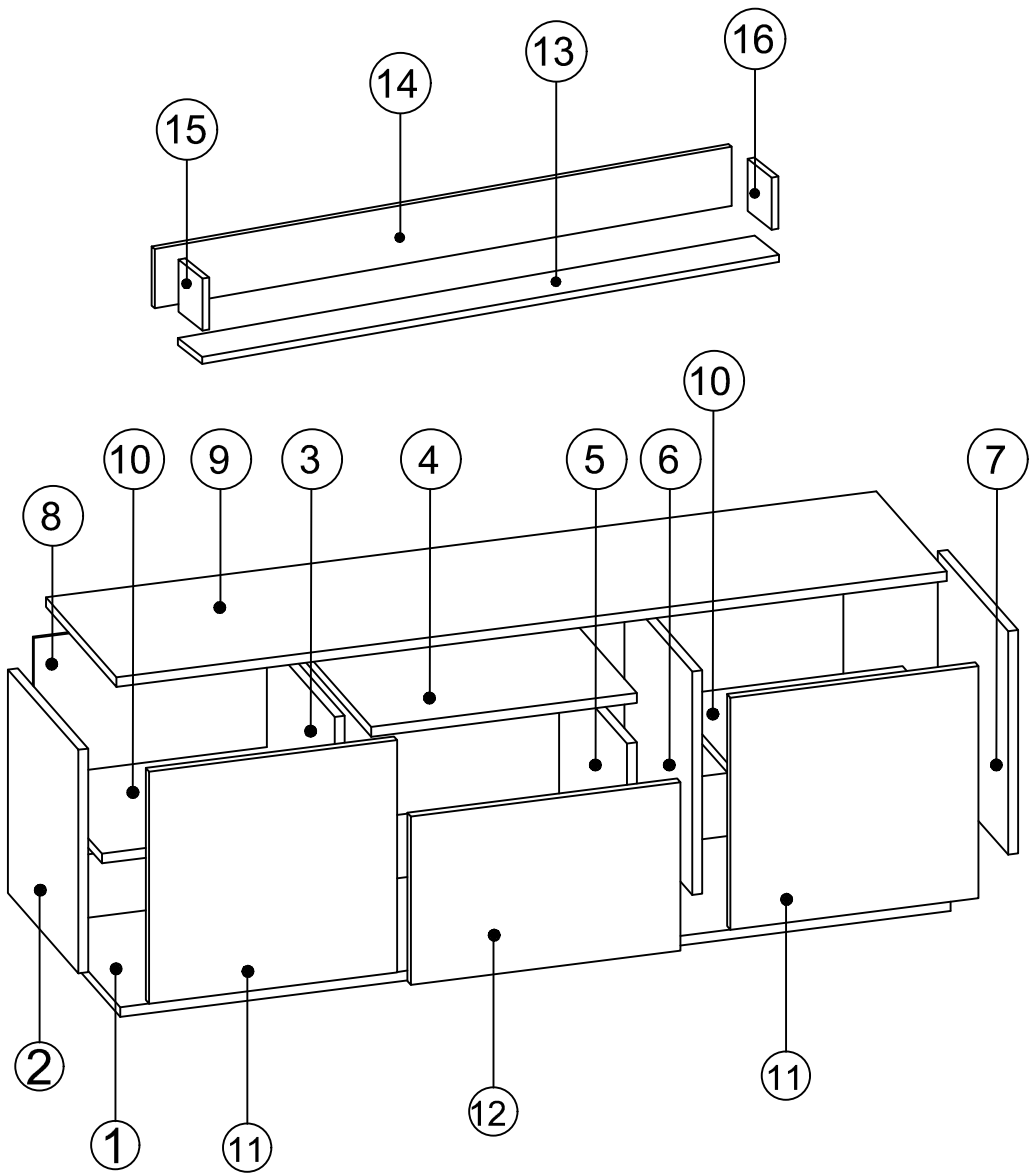

MATERIALS

 X 24 MINIFIX GIB	 X 24 MINIFIX BODY	 X 24 MIN.STOPPER	 X 22 DOWEL	 X 5 CABINET SCREW	 X 2 PLUG	 X 30 3.5 x 18 SCREW	 X 2 5x80 SCREW	 X 8 METRIC SCREW
 X 1 ALLEN KEY	 X 4 HINGE (Crank 0)	 X 2 HINGE (Crank 7)	 X 8 SHELF BUTTON	 X 6 PLASTIC JOINING	 X 2 WALL PLUG	 X 2 METAL PART AY30, AY32, AY34	 X 2 METAL PART AT11627,02	

DEC20060 LELIA

NO	NAME	PIECE	NO	İSİM	ADET
1	BOTTOM PART	1 PC	1	ALT TABLA	1 ADET
2	LEFT PART	1 PC	2	SOL YAN	1 ADET
3	MIDDLE PART	1 PC	3	ORTA TABLA	1 ADET
4	MIDDLE PART	1 PC	4	ORTA TABLA	1 ADET
5	MIDDLE PART	1 PC	5	ORTA TABLA	1 ADET
6	MIDDLE PART	1 PC	6	ORTA TABLA	1 ADET
7	RIGHT PART	1 PC	7	SAĞ YAN	1 ADET
8	BACK PART	1 PC	8	ARKALIK	1 ADET
9	TOP PART	1 PC	9	ÜST TABLA	1 ADET
10	SHELF	2 PCS	10	RAF	2 ADET
11	COVER PARTS	2 PCS	11	KAPAKLAR	2 ADET
12	COVER PART	1 PC	12	KAPAK	1 ADET
13	SHELF / BOTTOM PART	1 PC	13	RAF / ALT TABLA	1 ADET
14	SHELF / BACK PART	1 PC	14	RAF / ARKALIK	1 ADET
15	SHELF / LEFT PART	1 PC	15	RAF / SOL YAN	1 ADET
16	SHELF / RIGHT PART	1 PC	16	RAF / SAĞ YAN	1 ADET

DEC20060 LELIA

DECORMET