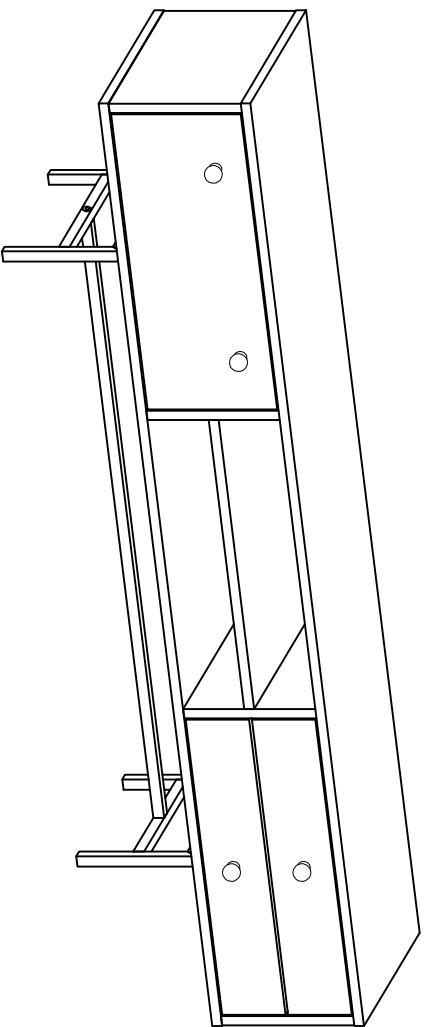

6

7

AH

B

8

C

DEC20005 OWEN

DECORMET

MATERIALS

				
X 28	X 28	X 28	X 20	
A	B	C	D	
MINIFIX GIB	MINIFIX BODY	MIN STOPPER	DOWEL	
				
X 24	X 4	X 6	X 4	X 1
G	H (Max15)	N	O	P
3.5 x 18 SCREW	DRAWER SCREW	METRIC SCREW	HANDLE SCREW	ALLEN KEY
				
X 4	X 2	X 2	X 5	X 1
R	U	Z	AH	AF
HANDLE	HINGE(Crank 16) 342MM DRAWER	SHELF BUTTON	BAR SCISSORS	

DEC20005 OWEN

NO	NAME	PIECE	NO	ISIM	MİKTAR
1	BOTTOM PART	1 PC	1	ALT TABLA	1 Adet
2	LEFT PART	1 PC	2	SOL YAN	1 Adet
3	LEFT MIDDLE PART	1 PC	3	SOL DİKME	1 Adet
4	RIGHT MIDDLE PART	1 PC	4	SAĞ DİKME	1 Adet
5	RIGHT PART	1 PC	5	SAĞ YAN	1 Adet
6	TOP PART	1 PC	6	ÜST TABLA	1 Adet
7	SHELF	1 PC	7	RAF	1 Adet
8	COVER	1 PC	8	KAPAK	1 Adet
9	BACK PART	1 PC	9	ARKALIK	1 Adet
10	DRAWER SIDE PART	4 PCS	10	ÇEKMECE YANLARI	4 Adet
11	DRAWER / BACK PART	2 PCS	11	ÇEKMECE ARKA PARÇA	2 Adet
12	DRAWER COVER PARTS	2 PCS	12	ÇEKMECE ÖNLERİ	2 Adet
13	DRAWER / BOTTOM PART	2 PCS	13	ÇEKMECE ALTLIĞI	2 Adet