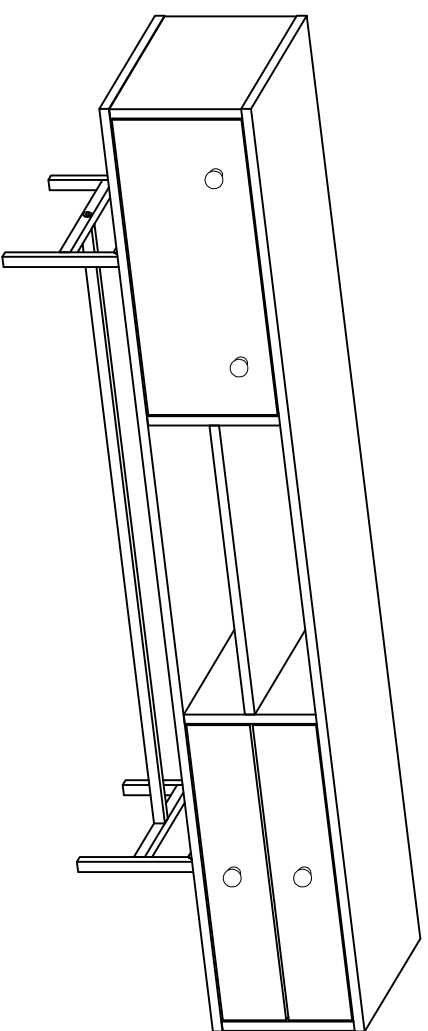

6

7

AH

B

8

C

DEC20005 OWEN

DECORMET

MATERIALS

				
X 28	X 28	X 28	X 20	
A	B	C	D	
MINIFIX GIB	MINIFIX BODY	MIN STOPPER	DOWEL	
				
X 24	X 4	X 6	X 4	X 1
G	H (Max15)	N	O	P
3.5 x 18 SCREW	DRAWER SCREW	METRIC SCREW	HANDLE SCREW	ALLEN KEY
				
X 4	X 2	X 2	X 5	X 1
R	U	Z	AH	AF
HANDLE	HINGE(Crank 16) 342MM DRAWER	SHELF BUTTON	BAR SCISSORS	

DEC20005 OWEN

NO	NAME	PIECE	NO	ISIM	MİKTAR
1	BOTTOM PART	1 PC	1	ALT TABLA	1 Adet
2	LEFT PART	1 PC	2	SOL YAN	1 Adet
3	LEFT MIDDLE PART	1 PC	3	SOL DİKME	1 Adet
4	RIGHT MIDDLE PART	1 PC	4	SAĞ DİKME	1 Adet
5	RIGHT PART	1 PC	5	SAĞ YAN	1 Adet
6	TOP PART	1 PC	6	ÜST TABLA	1 Adet
7	SHELF	1 PC	7	RAF	1 Adet
8	COVER	1 PC	8	KAPAK	1 Adet
9	BACK PART	1 PC	9	ARKALIK	1 Adet
10	DRAWER SIDE PART	4 PCS	10	ÇEKMECE YANLARI	4 Adet
11	DRAWER / BACK PART	2 PCS	11	ÇEKMECE ARKA PARÇA	2 Adet
12	DRAWER COVER PARTS	2 PCS	12	ÇEKMECE ÖNLERİ	2 Adet
13	DRAWER / BOTTOM PART	2 PCS	13	ÇEKMECE ALTLIĞI	2 Adet