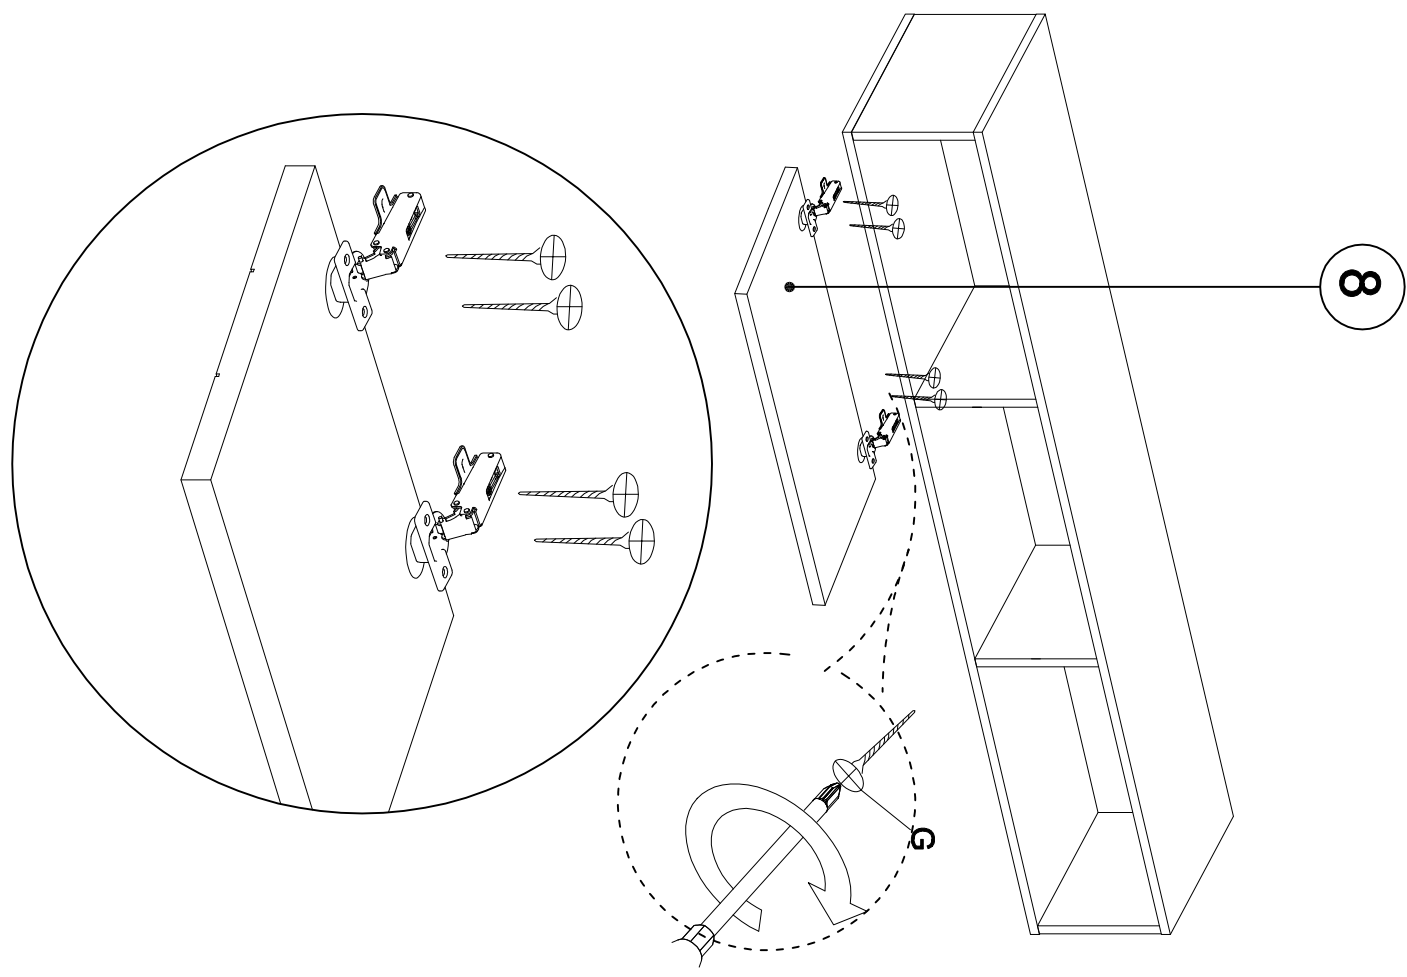

6

7

AH

B

8

C

DEC20005 OWEN

DECORMET

MATERIALS

				
X 28	X 28	X 28	X 20	
A	B	C	D	
MINIFIX GIB	MINIFIX BODY	MIN STOPPER	DOWEL	
				
X 24	X 4	X 6	X 4	X 1
G	H (Max15)	N	O	P
3.5 x 18 SCREW	DRAWER SCREW	METRIC SCREW	HANDLE SCREW	ALLEN KEY
				
X 4	X 2	X 2	X 5	X 1
R	U	Z	AH	AF
HANDLE	HINGE(Crank 16) 342MM DRAWER	SHELF BUTTON	BAR SCISSORS	

DEC20005 OWEN

NO	NAME	PIECE	NO	ISIM	MİKTAR
1	BOTTOM PART	1 PC	1	ALT TABLA	1 Adet
2	LEFT PART	1 PC	2	SOL YAN	1 Adet
3	LEFT MIDDLE PART	1 PC	3	SOL DİKME	1 Adet
4	RIGHT MIDDLE PART	1 PC	4	SAĞ DİKME	1 Adet
5	RIGHT PART	1 PC	5	SAĞ YAN	1 Adet
6	TOP PART	1 PC	6	ÜST TABLA	1 Adet
7	SHELF	1 PC	7	RAF	1 Adet
8	COVER	1 PC	8	KAPAK	1 Adet
9	BACK PART	1 PC	9	ARKALIK	1 Adet
10	DRAWER SIDE PART	4 PCS	10	ÇEKMECE YANLARI	4 Adet
11	DRAWER / BACK PART	2 PCS	11	ÇEKMECE ARKA PARÇA	2 Adet
12	DRAWER COVER PARTS	2 PCS	12	ÇEKMECE ÖNLERİ	2 Adet
13	DRAWER / BOTTOM PART	2 PCS	13	ÇEKMECE ALTLIĞI	2 Adet