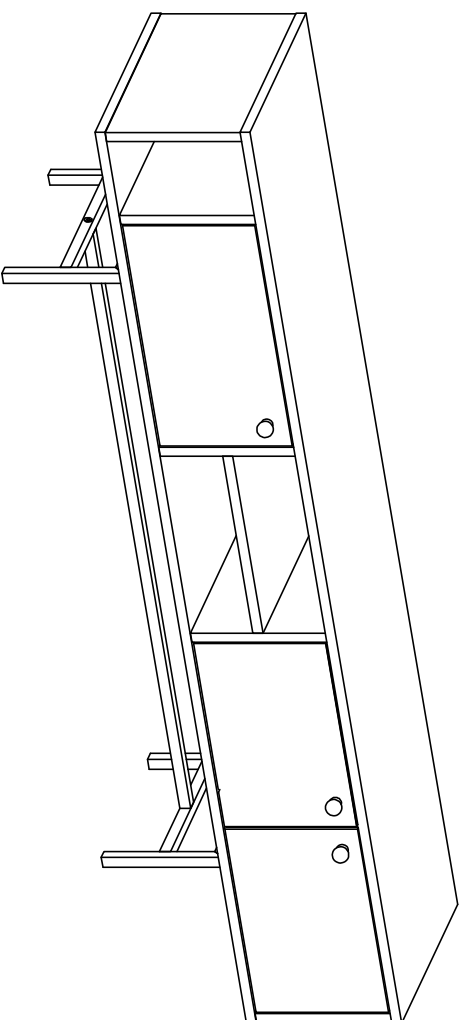

DEC20015 PEDRO TV Unit

DECORMET

MATERIALS

					
X 20	X 20	X 20	X 20	X 24	X 6
A	B	C	D	G	N
MINIFIX GIB	MINIFIX BODY	MIN-STOPPER	DOWEL	3.5 x 18 SCREW	METRIC SCREW

				
X 3	X 1	X 3	X 6	X 7
O	P	R	U	AH
HANDLE SCREW	ALLEN KEY	HANDLE	HINGE(Crank 16)	SHELF BUTTON

DEC20015 PEDRO TV UNIT

NO	NAME	PIECE	NO	ISIM	MIKTAR
1	BOTTOM PART	1 PC	1	ALT TABLA	1 Adet
2	LEFT PART	1 PC	2	SOL YAN	1 Adet
3	LEFT MIDDLE PART	1 PC	3	SOL DIKME	1 Adet
4	MIDDLE PART	1 PC	4	ORTA DIKME	1 Adet
5	RIGHT MIDDLE PART	1 PC	5	SAĞ DIKME	1 Adet
6	RIGHT PART	1 PC	6	SAĞ YAN	1 Adet
7	BACK PART	1 PC	7	ARKALIK	1 Adet
8	TOP PART	1 PC	8	ÜST TABLA	1 Adet
9	SHELF	1 PC	9	RAF	1 Adet
10	COVER	3 PCS	10	KAPAK	3 Adet