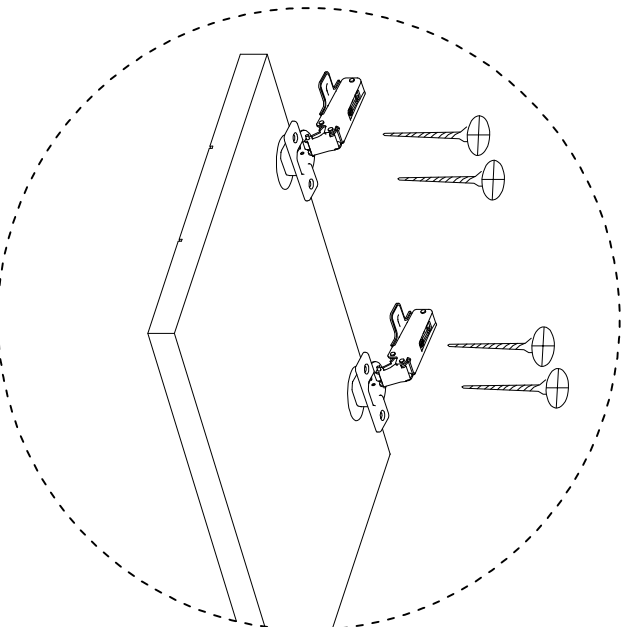

DEC20015 PEDRO TV Unit

DECORMET

MATERIALS

					
X 20	X 20	X 20	X 20	X 24	X 6
A	B	C	D	G	N
MINIFIX GIB	MINIFIX BODY	MIN-STOPPER	DOWEL	3.5 x 18 SCREW	METRIC SCREW

				
X 3	X 1	X 3	X 6	X 7
O	P	R	U	AH
HANDLE SCREW	ALLEN KEY	HANDLE	HINGE(Crank 16)	SHELF BUTTON

DEC20015 PEDRO TV UNIT

NO	NAME	PIECE	NO	ISIM	MIKTAR
1	BOTTOM PART	1 PC	1	ALT TABLA	1 Adet
2	LEFT PART	1 PC	2	SOL YAN	1 Adet
3	LEFT MIDDLE PART	1 PC	3	SOL DIKME	1 Adet
4	MIDDLE PART	1 PC	4	ORTA DIKME	1 Adet
5	RIGHT MIDDLE PART	1 PC	5	SAĞ DIKME	1 Adet
6	RIGHT PART	1 PC	6	SAĞ YAN	1 Adet
7	BACK PART	1 PC	7	ARKALIK	1 Adet
8	TOP PART	1 PC	8	ÜST TABLA	1 Adet
9	SHELF	1 PC	9	RAF	1 Adet
10	COVER	3 PCS	10	KAPAK	3 Adet