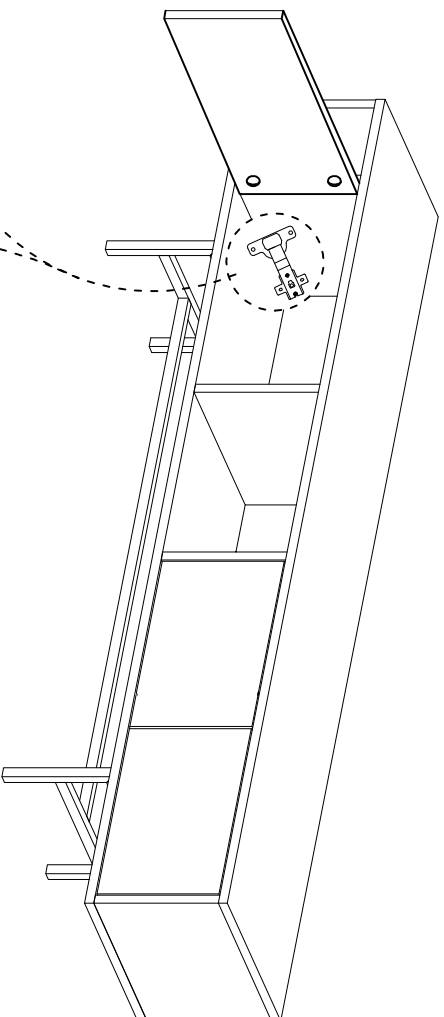

DEC20015 PEDRO TV Unit

DECORMET

MATERIALS

					
X 20	X 20	X 20	X 20	X 24	X 6
A	B	C	D	G	N
MINIFIX GIB	MINIFIX BODY	MIN-STOPPER	DOWEL	3.5 x 18 SCREW	METRIC SCREW

				
X 3	X 1	X 3	X 6	X 7
O	P	R	U	AH
HANDLE SCREW	ALLEN KEY	HANDLE	HINGE(Crank 16)	SHELF BUTTON

DEC20015 PEDRO TV UNIT

NO	NAME	PIECE	NO	ISIM	MIKTAR
1	BOTTOM PART	1 PC	1	ALT TABLA	1 Adet
2	LEFT PART	1 PC	2	SOL YAN	1 Adet
3	LEFT MIDDLE PART	1 PC	3	SOL DIKME	1 Adet
4	MIDDLE PART	1 PC	4	ORTA DIKME	1 Adet
5	RIGHT MIDDLE PART	1 PC	5	SAĞ DIKME	1 Adet
6	RIGHT PART	1 PC	6	SAĞ YAN	1 Adet
7	BACK PART	1 PC	7	ARKALIK	1 Adet
8	TOP PART	1 PC	8	ÜST TABLA	1 Adet
9	SHELF	1 PC	9	RAF	1 Adet
10	COVER	3 PCS	10	KAPAK	3 Adet