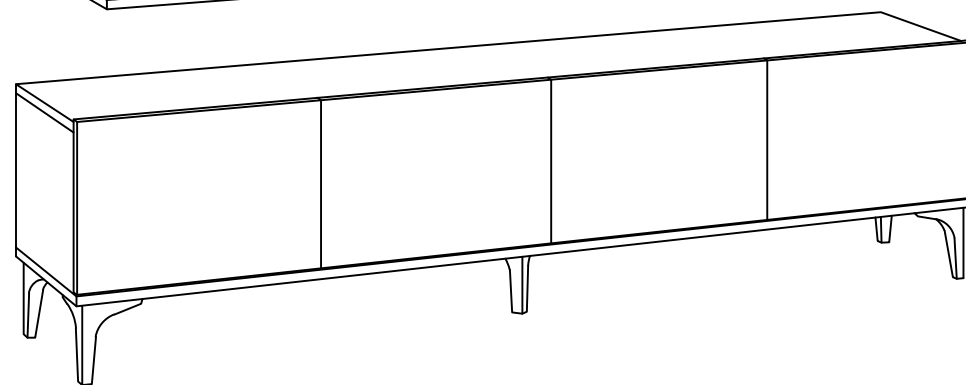

7

DEC20053 TURID

DECORMET

MATERIALS

 X 40 A MINIFIX GIB	 X 40 B MINIFIX BODY	 X 40 C MIN.STOPPER	 X 26 D DOWEL	 X 42 G 3,5 x 18 SCREW	 X 2 L 5x80 SCREW
 X 20 M RIBBON DOWEL	 X 20 N METRIC SCREW	 X 1 P ALLEN KEY	 X 4 S HINGE (Crank 0)	 X 4 T HINGE (Crank 7)	 X 2 AI BRACKET (COVERED)
 X 6 AJ PLASTIC JOINING	 X 2 AK WALL PLUG	 X 4 BN 170mm PVC LEG			

DEC20053 TURID

NO	NAME	PIECE	NO	İSİM	ADET
1	BOTTOM PART	1 PC	1	ALT TABLA	1 ADET
2	LEFT PART	1 PC	2	SOL YAN	1 ADET
3	MIDDLE PART	1 PC	3	ORTA TABLA	1 ADET
4	RIGHT PART	1 PC	4	SAĞ YAN	1 ADET
5	BACK PART	1 PC	5	ARKA TABLA	1 ADET
6	TOP PART	1 PC	6	ÜST TABLA	1 ADET
7	COVER PARTS	4 PCS	7	KAPAKLAR	4 ADET
8	SHELF / BOTTOM PART	1 PC	8	RAF \ ALT TABLA	1 ADET
9	SHELF / LEFT PART	1 PC	9	RAF \ SOL YAN	1 ADET
10	SHELF / MIDDLE PART	1PC	10	RAF \ ORTA TABLA	1 ADET
11	SHELF / MIDDLE PART	1PC	11	RAF \ ORTA TABLA	1 ADET
12	SHELF / MIDDLE PART	1PC	12	RAF \ ORTA TABLA	1 ADET
13	SHELF / MIDDLE PART	1PC	13	RAF \ ORTA TABLA	1 ADET
14	SHELF / MIDDLE PART	1PC	14	RAF \ ORTA TABLA	1 ADET
15	SHELF / RIGHT PART	1PC	15	RAF \ SAĞ YAN	1 ADET
16	SHELF / BACK PART	1PC	16	RAF \ ARKA TABLA	1 ADET
17	SHELF / TOP PART	1PC	17	RAF \ ÜST TABLA	1 ADET