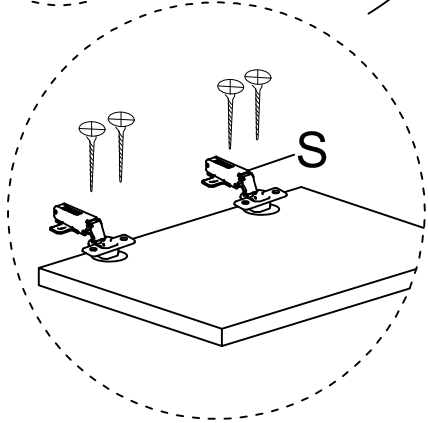

7

DEC20053 TURID

DECORMET

MATERIALS

 X 40 A MINIFIX GIB	 X 40 B MINIFIX BODY	 X 40 C MIN.STOPPER	 X 26 D DOWEL	 X 42 G 3,5 x 18 SCREW	 X 2 L 5x80 SCREW
 X 20 M RIBBON DOWEL	 X 20 N METRIC SCREW	 X 1 P ALLEN KEY	 X 4 S HINGE (Crank 0)	 X 4 T HINGE (Crank 7)	 X 2 AI BRACKET (COVERED)
 X 6 AJ PLASTIC JOINING	 X 2 AK WALL PLUG	 X 4 BN 170mm PVC LEG			

DEC20053 TURID

NO	NAME	PIECE	NO	İSİM	ADET
1	BOTTOM PART	1 PC	1	ALT TABLA	1 ADET
2	LEFT PART	1 PC	2	SOL YAN	1 ADET
3	MIDDLE PART	1 PC	3	ORTA TABLA	1 ADET
4	RIGHT PART	1 PC	4	SAĞ YAN	1 ADET
5	BACK PART	1 PC	5	ARKA TABLA	1 ADET
6	TOP PART	1 PC	6	ÜST TABLA	1 ADET
7	COVER PARTS	4 PCS	7	KAPAKLAR	4 ADET
8	SHELF / BOTTOM PART	1 PC	8	RAF \ ALT TABLA	1 ADET
9	SHELF / LEFT PART	1 PC	9	RAF \ SOL YAN	1 ADET
10	SHELF / MIDDLE PART	1PC	10	RAF \ ORTA TABLA	1 ADET
11	SHELF / MIDDLE PART	1PC	11	RAF \ ORTA TABLA	1 ADET
12	SHELF / MIDDLE PART	1PC	12	RAF \ ORTA TABLA	1 ADET
13	SHELF / MIDDLE PART	1PC	13	RAF \ ORTA TABLA	1 ADET
14	SHELF / MIDDLE PART	1PC	14	RAF \ ORTA TABLA	1 ADET
15	SHELF / RIGHT PART	1PC	15	RAF \ SAĞ YAN	1 ADET
16	SHELF / BACK PART	1PC	16	RAF \ ARKA TABLA	1 ADET
17	SHELF / TOP PART	1PC	17	RAF \ ÜST TABLA	1 ADET