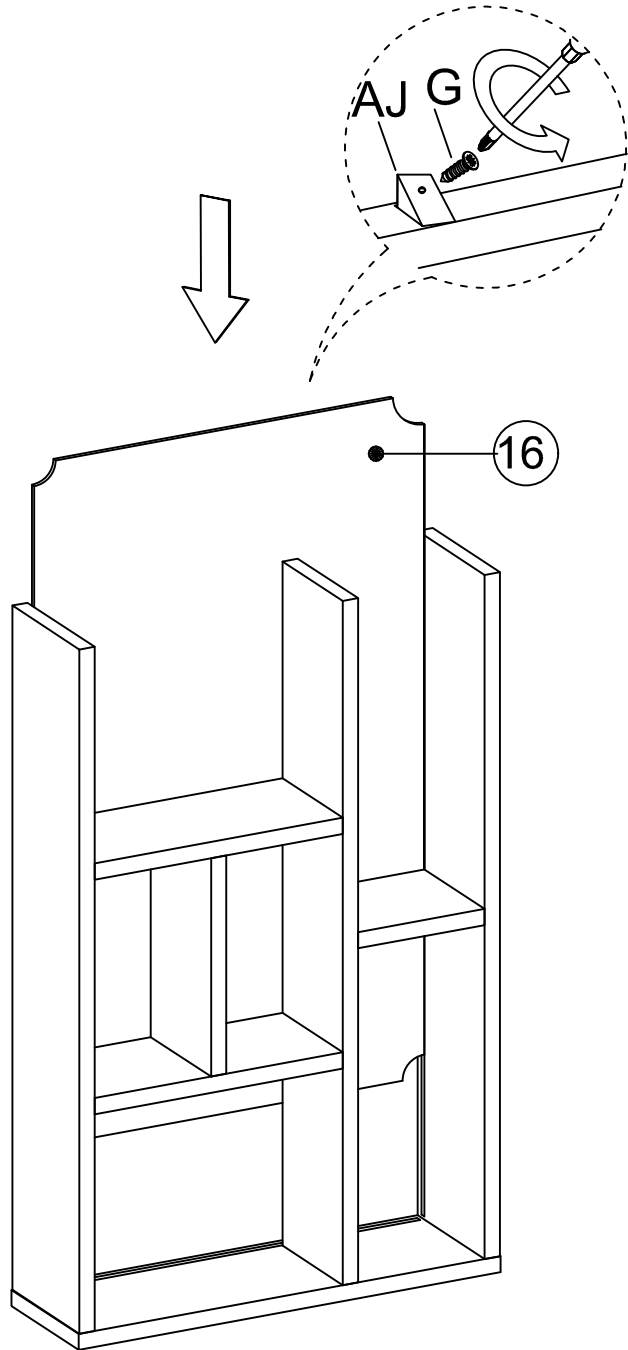

7

DEC20053 TURID

DECORMET

MATERIALS

 X 40 A MINIFIX GIB	 X 40 B MINIFIX BODY	 X 40 C MIN.STOPPER	 X 26 D DOWEL	 X 42 G 3,5 x 18 SCREW	 X 2 L 5x80 SCREW
 X 20 M RIBBON DOWEL	 X 20 N METRIC SCREW	 X 1 P ALLEN KEY	 X 4 S HINGE (Crank 0)	 X 4 T HINGE (Crank 7)	 X 2 AI BRACKET (COVERED)
 X 6 AJ PLASTIC JOINING	 X 2 AK WALL PLUG	 X 4 BN 170mm PVC LEG			

DEC20053 TURID

NO	NAME	PIECE	NO	İSİM	ADET
1	BOTTOM PART	1 PC	1	ALT TABLA	1 ADET
2	LEFT PART	1 PC	2	SOL YAN	1 ADET
3	MIDDLE PART	1 PC	3	ORTA TABLA	1 ADET
4	RIGHT PART	1 PC	4	SAĞ YAN	1 ADET
5	BACK PART	1 PC	5	ARKA TABLA	1 ADET
6	TOP PART	1 PC	6	ÜST TABLA	1 ADET
7	COVER PARTS	4 PCS	7	KAPAKLAR	4 ADET
8	SHELF / BOTTOM PART	1 PC	8	RAF \ ALT TABLA	1 ADET
9	SHELF / LEFT PART	1 PC	9	RAF \ SOL YAN	1 ADET
10	SHELF / MIDDLE PART	1PC	10	RAF \ ORTA TABLA	1 ADET
11	SHELF / MIDDLE PART	1PC	11	RAF \ ORTA TABLA	1 ADET
12	SHELF / MIDDLE PART	1PC	12	RAF \ ORTA TABLA	1 ADET
13	SHELF / MIDDLE PART	1PC	13	RAF \ ORTA TABLA	1 ADET
14	SHELF / MIDDLE PART	1PC	14	RAF \ ORTA TABLA	1 ADET
15	SHELF / RIGHT PART	1PC	15	RAF \ SAĞ YAN	1 ADET
16	SHELF / BACK PART	1PC	16	RAF \ ARKA TABLA	1 ADET
17	SHELF / TOP PART	1PC	17	RAF \ ÜST TABLA	1 ADET