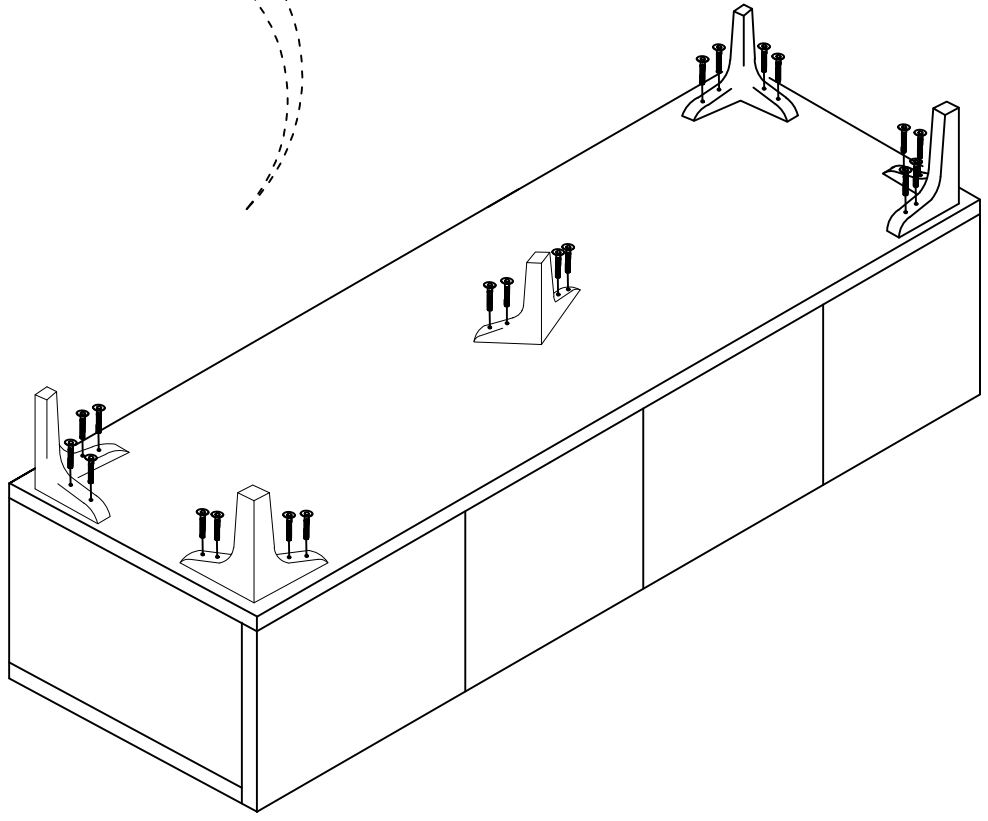

7

DEC20053 TURID

DECORMET

MATERIALS

 X 40 A MINIFIX GIB	 X 40 B MINIFIX BODY	 X 40 C MIN.STOPPER	 X 26 D DOWEL	 X 42 G 3,5 x 18 SCREW	 X 2 L 5x80 SCREW
 X 20 M RIBBON DOWEL	 X 20 N METRIC SCREW	 X 1 P ALLEN KEY	 X 4 S HINGE (Crank 0)	 X 4 T HINGE (Crank 7)	 X 2 AI BRACKET (COVERED)
 X 6 AJ PLASTIC JOINING	 X 2 AK WALL PLUG	 X 4 BN 170mm PVC LEG			

DEC20053 TURID

NO	NAME	PIECE	NO	İSİM	ADET
1	BOTTOM PART	1 PC	1	ALT TABLA	1 ADET
2	LEFT PART	1 PC	2	SOL YAN	1 ADET
3	MIDDLE PART	1 PC	3	ORTA TABLA	1 ADET
4	RIGHT PART	1 PC	4	SAĞ YAN	1 ADET
5	BACK PART	1 PC	5	ARKA TABLA	1 ADET
6	TOP PART	1 PC	6	ÜST TABLA	1 ADET
7	COVER PARTS	4 PCS	7	KAPAKLAR	4 ADET
8	SHELF / BOTTOM PART	1 PC	8	RAF \ ALT TABLA	1 ADET
9	SHELF / LEFT PART	1 PC	9	RAF \ SOL YAN	1 ADET
10	SHELF / MIDDLE PART	1PC	10	RAF \ ORTA TABLA	1 ADET
11	SHELF / MIDDLE PART	1PC	11	RAF \ ORTA TABLA	1 ADET
12	SHELF / MIDDLE PART	1PC	12	RAF \ ORTA TABLA	1 ADET
13	SHELF / MIDDLE PART	1PC	13	RAF \ ORTA TABLA	1 ADET
14	SHELF / MIDDLE PART	1PC	14	RAF \ ORTA TABLA	1 ADET
15	SHELF / RIGHT PART	1PC	15	RAF \ SAĞ YAN	1 ADET
16	SHELF / BACK PART	1PC	16	RAF \ ARKA TABLA	1 ADET
17	SHELF / TOP PART	1PC	17	RAF \ ÜST TABLA	1 ADET