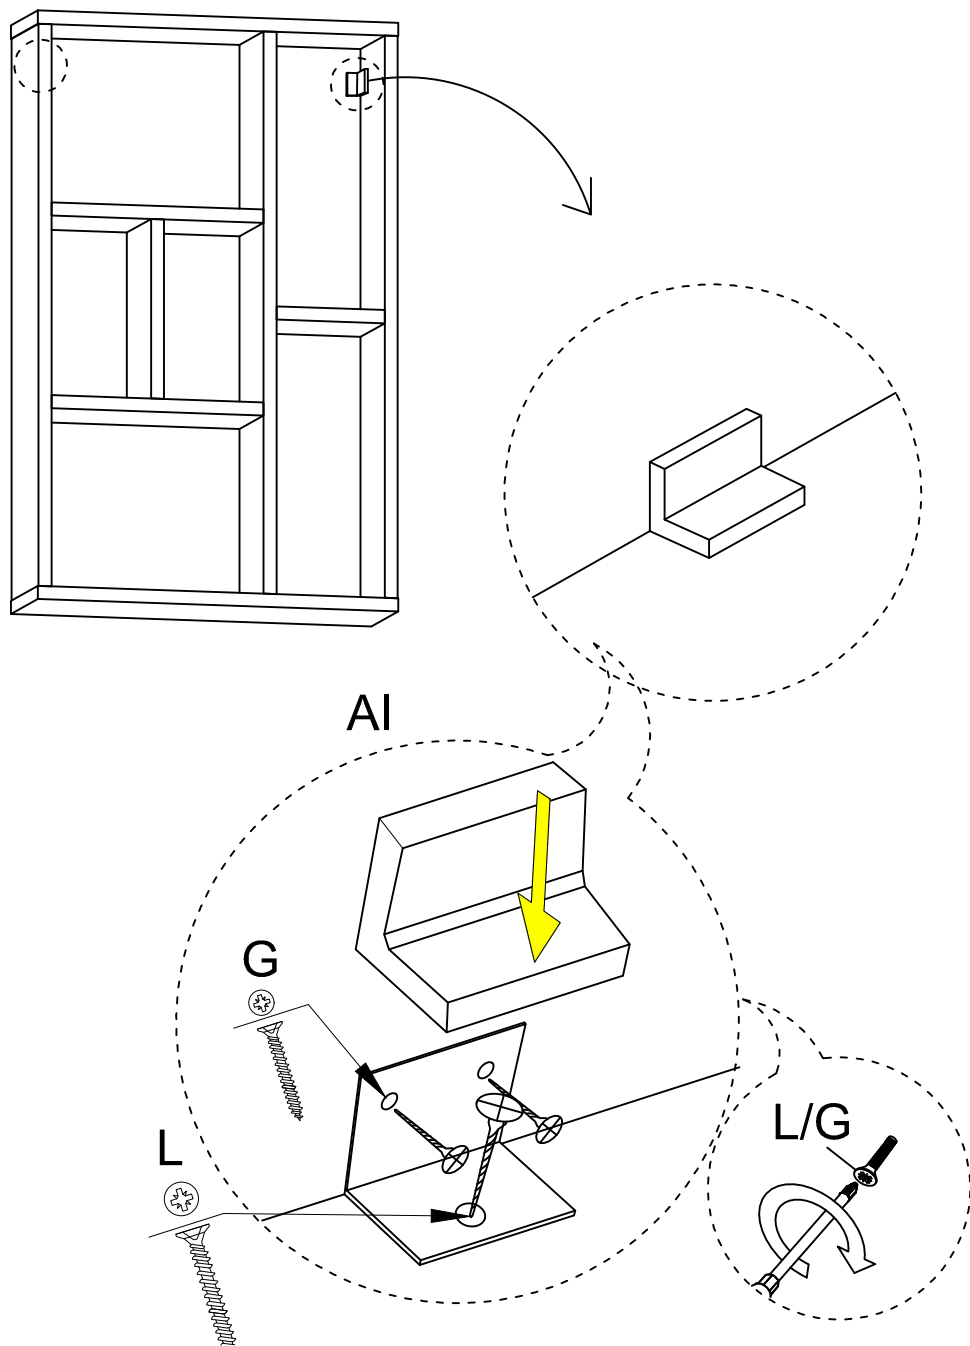

7

DEC20053 TURID

DECORMET

MATERIALS

 X 40 A MINIFIX GIB	 X 40 B MINIFIX BODY	 X 40 C MIN.STOPPER	 X 26 D DOWEL	 X 42 G 3,5 x 18 SCREW	 X 2 L 5x80 SCREW
 X 20 M RIBBON DOWEL	 X 20 N METRIC SCREW	 X 1 P ALLEN KEY	 X 4 S HINGE (Crank 0)	 X 4 T HINGE (Crank 7)	 X 2 AI BRACKET (COVERED)
 X 6 AJ PLASTIC JOINING	 X 2 AK WALL PLUG	 X 4 BN 170mm PVC LEG			

DEC20053 TURID

NO	NAME	PIECE	NO	İSİM	ADET
1	BOTTOM PART	1 PC	1	ALT TABLA	1 ADET
2	LEFT PART	1 PC	2	SOL YAN	1 ADET
3	MIDDLE PART	1 PC	3	ORTA TABLA	1 ADET
4	RIGHT PART	1 PC	4	SAĞ YAN	1 ADET
5	BACK PART	1 PC	5	ARKA TABLA	1 ADET
6	TOP PART	1 PC	6	ÜST TABLA	1 ADET
7	COVER PARTS	4 PCS	7	KAPAKLAR	4 ADET
8	SHELF / BOTTOM PART	1 PC	8	RAF \ ALT TABLA	1 ADET
9	SHELF / LEFT PART	1 PC	9	RAF \ SOL YAN	1 ADET
10	SHELF / MIDDLE PART	1PC	10	RAF \ ORTA TABLA	1 ADET
11	SHELF / MIDDLE PART	1PC	11	RAF \ ORTA TABLA	1 ADET
12	SHELF / MIDDLE PART	1PC	12	RAF \ ORTA TABLA	1 ADET
13	SHELF / MIDDLE PART	1PC	13	RAF \ ORTA TABLA	1 ADET
14	SHELF / MIDDLE PART	1PC	14	RAF \ ORTA TABLA	1 ADET
15	SHELF / RIGHT PART	1PC	15	RAF \ SAĞ YAN	1 ADET
16	SHELF / BACK PART	1PC	16	RAF \ ARKA TABLA	1 ADET
17	SHELF / TOP PART	1PC	17	RAF \ ÜST TABLA	1 ADET