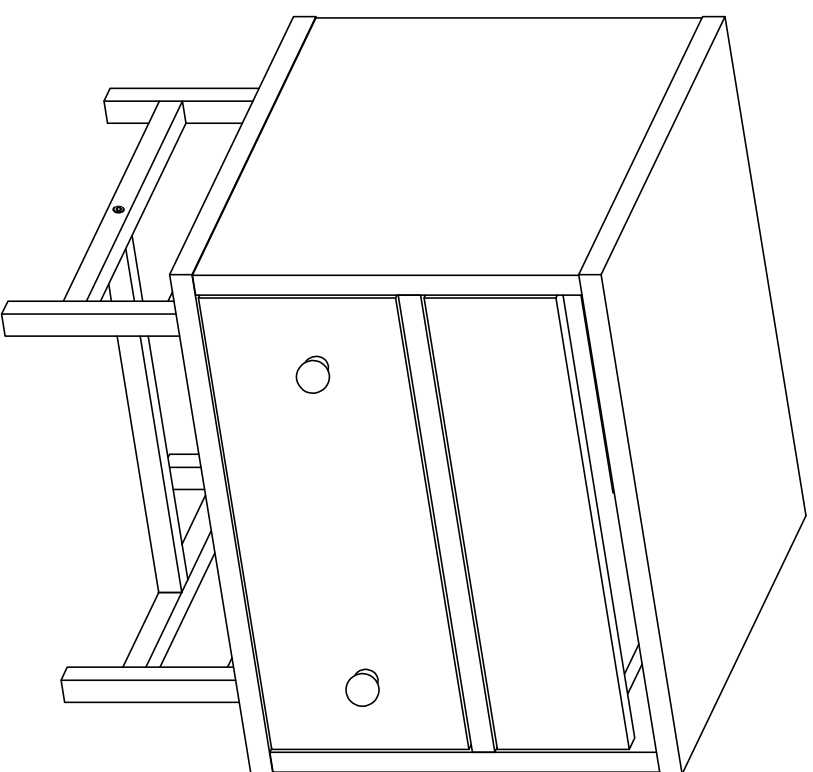

DEC20014 PEDRO

DECORMET

MATERIALS

					
A X 18	B X 18	C X 18	D X 10	X 12	H (M4x15) X 2
MINIFIX GIB	MINIFIX BODY	MINSTOPPER	DOWEL	3,5 x 18 SCREW	DRAWER SCREW

					
N X 6	O X 2	P X 1	R X 2	U X 2	Z X 1
METRIC SCREW	HANDLE SCREW	ALLEN KEY	HANDLE	HINGE(Crank 16)	342MM DRAWER

DEC20014 PEDRO

NO	NAME	PIECE	NO	ISIM	MİKTAR
1	BOTTOM PART	1 PC	1	ALT TABLA	1 Adet
2	LEFT PART	1 PC	2	SOL YAN	1 Adet
3	THIN PART	1 PC	3	DAR KAYIT	1 Adet
4	RIGHT PART	1 PC	4	SAĞ YAN	1 Adet
5	BACK PART	1 PC	5	ARKALIK	1 Adet
6	TOP PART	1 PC	6	ÜST TABLA	1 Adet
7	COVER	1 PC	7	KAPAK	1 Adet
8	DRAWER COVER PART	1 PC	8	ÇEKMECE ÖNÜ	1 Adet
9	DRAWER SIDE PARTS	2 PCS	9	ÇEKMECE YANLARI	2 Adet
10	DRAWER / BACK PART	1 PCS	10	ÇEKMECE ARKA PARÇA	1 Adet
11	DRAWER / BOTTOM PART	1 PCS	11	ÇEKMECE ALTLIĞI	1 Adet