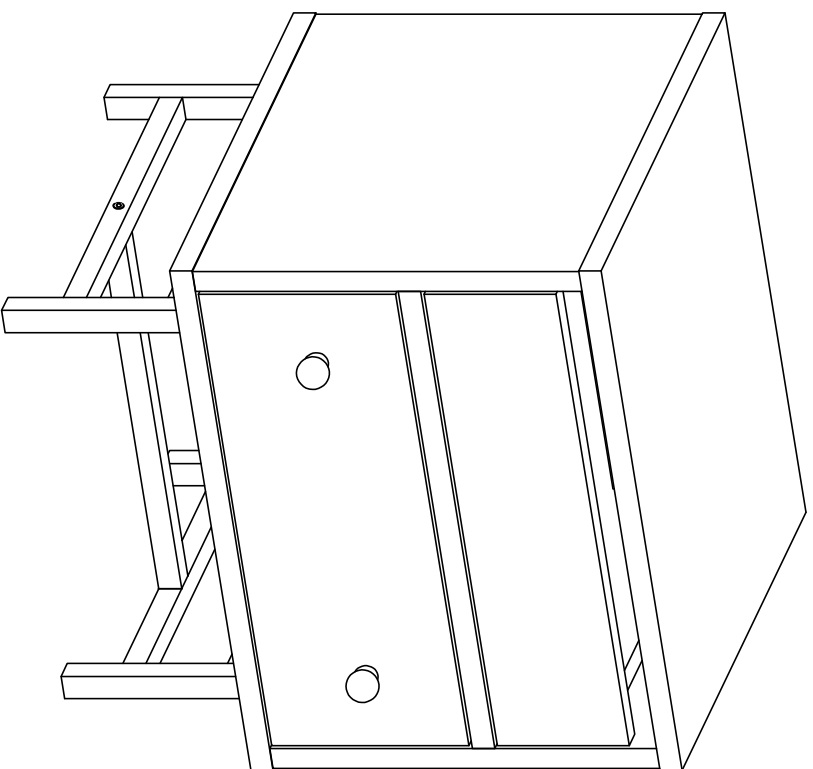

DEC20014 PEDRO

DECORMET

MATERIALS

					
A X 18	B X 18	C X 18	D X 10	X 12	H (M4x15) X 2
MINIFIX GIB	MINIFIX BODY	MINSTOPPER	DOWEL	3,5 x 18 SCREW	DRAWER SCREW

					
N X 6	O X 2	P X 1	R X 2	U X 2	Z X 1
METRIC SCREW	HANDLE SCREW	ALLEN KEY	HANDLE	HINGE(Crank 16)	342MM DRAWER

DEC20014 PEDRO

NO	NAME	PIECE	NO	ISIM	MİKTAR
1	BOTTOM PART	1 PC	1	ALT TABLA	1 Adet
2	LEFT PART	1 PC	2	SOL YAN	1 Adet
3	THIN PART	1 PC	3	DAR KAYIT	1 Adet
4	RIGHT PART	1 PC	4	SAĞ YAN	1 Adet
5	BACK PART	1 PC	5	ARKALIK	1 Adet
6	TOP PART	1 PC	6	ÜST TABLA	1 Adet
7	COVER	1 PC	7	KAPAK	1 Adet
8	DRAWER COVER PART	1 PC	8	ÇEKMECE ÖNÜ	1 Adet
9	DRAWER SIDE PARTS	2 PCS	9	ÇEKMECE YANLARI	2 Adet
10	DRAWER / BACK PART	1 PCS	10	ÇEKMECE ARKA PARÇA	1 Adet
11	DRAWER / BOTTOM PART	1 PCS	11	ÇEKMECE ALTLIĞI	1 Adet