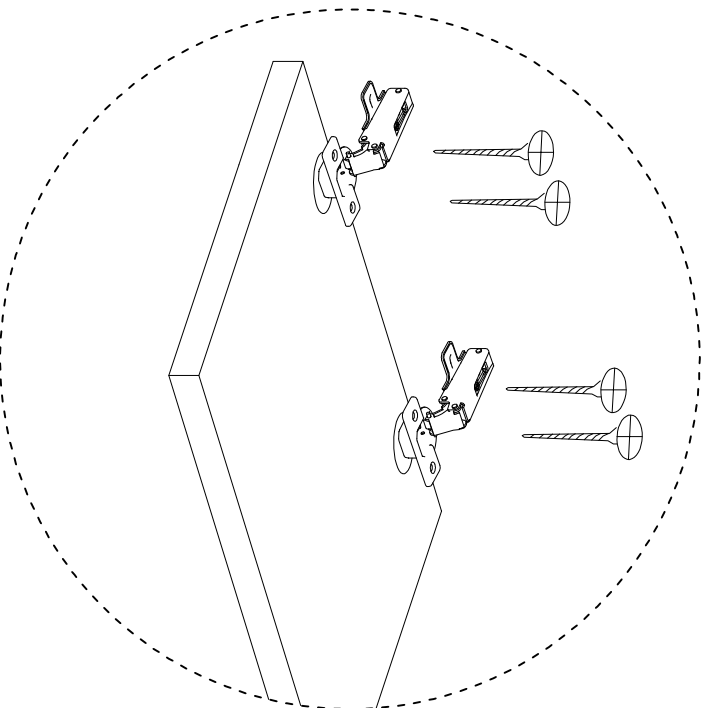

DEC20014 PEDRO

DECORMET

MATERIALS

					
A X 18	B X 18	C X 18	D X 10	X 12	H (M4x15) X 2
MINIFIX GIB	MINIFIX BODY	MINSTOPPER	DOWEL	3,5 x 18 SCREW	DRAWER SCREW

					
N X 6	O X 2	P X 1	R X 2	U X 2	Z X 1
METRIC SCREW	HANDLE SCREW	ALLEN KEY	HANDLE	HINGE(Crank 16)	342MM DRAWER

DEC20014 PEDRO

NO	NAME	PIECE	NO	ISIM	MİKTAR
1	BOTTOM PART	1 PC	1	ALT TABLA	1 Adet
2	LEFT PART	1 PC	2	SOL YAN	1 Adet
3	THIN PART	1 PC	3	DAR KAYIT	1 Adet
4	RIGHT PART	1 PC	4	SAĞ YAN	1 Adet
5	BACK PART	1 PC	5	ARKALIK	1 Adet
6	TOP PART	1 PC	6	ÜST TABLA	1 Adet
7	COVER	1 PC	7	KAPAK	1 Adet
8	DRAWER COVER PART	1 PC	8	ÇEKMECE ÖNÜ	1 Adet
9	DRAWER SIDE PARTS	2 PCS	9	ÇEKMECE YANLARI	2 Adet
10	DRAWER / BACK PART	1 PCS	10	ÇEKMECE ARKA PARÇA	1 Adet
11	DRAWER / BOTTOM PART	1 PCS	11	ÇEKMECE ALTLIĞI	1 Adet