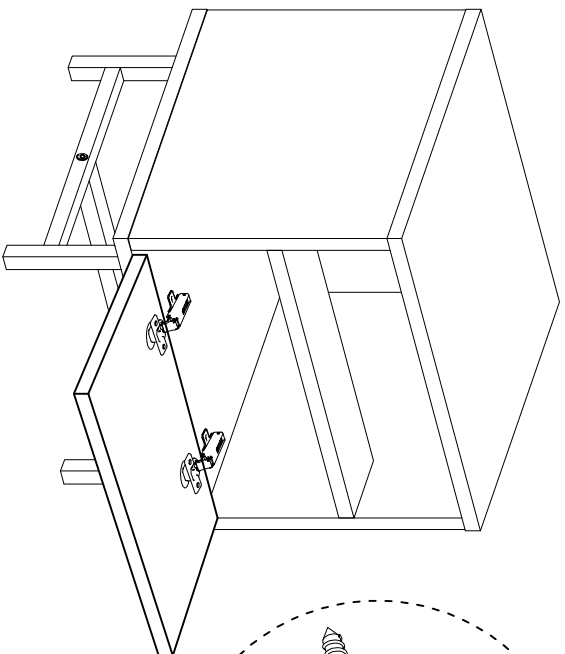

DEC20014 PEDRO

DECORMET

MATERIALS

					
A X 18	B X 18	C X 18	D X 10	X 12	H (M4x15) X 2
MINIFIX GIB	MINIFIX BODY	MINSTOPPER	DOWEL	3,5 x 18 SCREW	DRAWER SCREW

					
N X 6	O X 2	P X 1	R X 2	U X 2	Z X 1
METRIC SCREW	HANDLE SCREW	ALLEN KEY	HANDLE	HINGE(Crank 16)	342MM DRAWER

DEC20014 PEDRO

NO	NAME	PIECE	NO	ISIM	MİKTAR
1	BOTTOM PART	1 PC	1	ALT TABLA	1 Adet
2	LEFT PART	1 PC	2	SOL YAN	1 Adet
3	THIN PART	1 PC	3	DAR KAYIT	1 Adet
4	RIGHT PART	1 PC	4	SAĞ YAN	1 Adet
5	BACK PART	1 PC	5	ARKALIK	1 Adet
6	TOP PART	1 PC	6	ÜST TABLA	1 Adet
7	COVER	1 PC	7	KAPAK	1 Adet
8	DRAWER COVER PART	1 PC	8	ÇEKMECE ÖNÜ	1 Adet
9	DRAWER SIDE PARTS	2 PCS	9	ÇEKMECE YANLARI	2 Adet
10	DRAWER / BACK PART	1 PCS	10	ÇEKMECE ARKA PARÇA	1 Adet
11	DRAWER / BOTTOM PART	1 PCS	11	ÇEKMECE ALTLIĞI	1 Adet