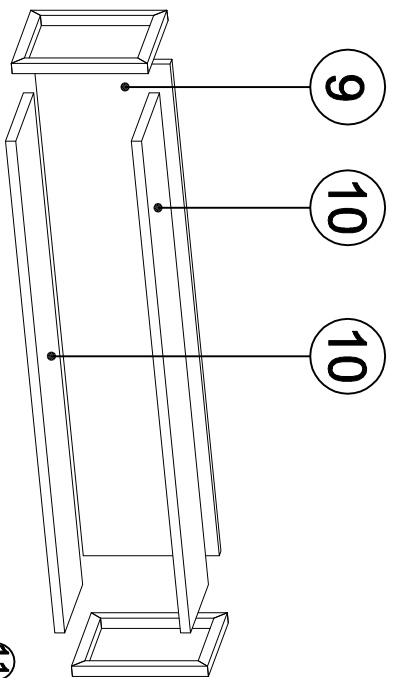

9 10 10

11 12 13 11 8 11 12 13 8 11

2 7 6 3 4 8 1 8 5

L