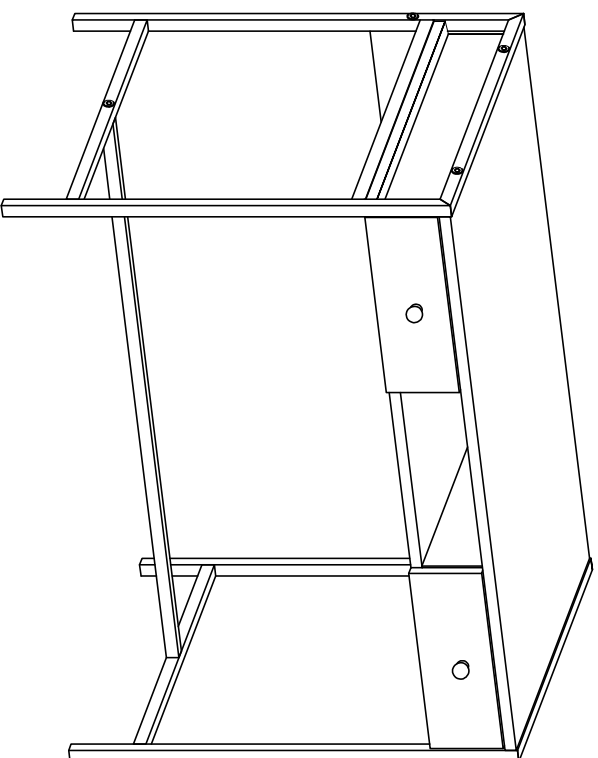

DEC20008 PENA

DECORMET

MATERIALS

				
A X 35	B X 35	C X 35	D X 19	N X 16
				
X 12	X 4	X 2	X 2	X 16
G X 12	H (M4x15) DRAWER SCREW	F OAK PLUG	L 5x80 SCREW	N METRIC SCREW
				
O X 2	P X 1	R X 2	AA X 2	AK X 2
HANDLE SCREW	ALLEN KEY	HANDLE	498MM DRAWER	WALL PLUG

DEC20008 PENA

NO	NAME	PIECE	NO	ISIM	MİKTAR
1	BOTTOM PART	1 PC	1	ALT TABLA	1 PC
2	LEFT PART	1 PC	2	SOL YAN	1 PC
3	MIDDLE PART	1 PC	3	ORTA DİKME	1 PC
4	MIDDLE PART	1 PC	4	ORTA DİKME	1 PC
5	RIGHT PART	1 PC	5	SAĞ YAN	1 PC
6	TOP PART	1 PC	6	ÜST TABLA	1 PC
7	BACK PART	1 PC	7	ARKA DİKME	1 PC
8	COVER/DOOR PARTS	2 PCS	8	ÇEKMECE ÖNÜ	2 PCS
9	SHELF/ BACK PART	1 PC	9	RAF / ARKA PARÇA	1 PC
10	SHELF PARTS	2 PCS	10	RAF	2 PCS
11	DRAWER SIDE PART	4 PCS	11	ÇEKMECE YANLARI	4 PCS
12	DRAWER / BACK PART	2 PCS	12	ÇEKMECE ARKA PARÇA	2 PCS
13	DRAWER / BOTTOM PART	2 PCS	13	ÇEKMECE ALTILARI	2 PCS