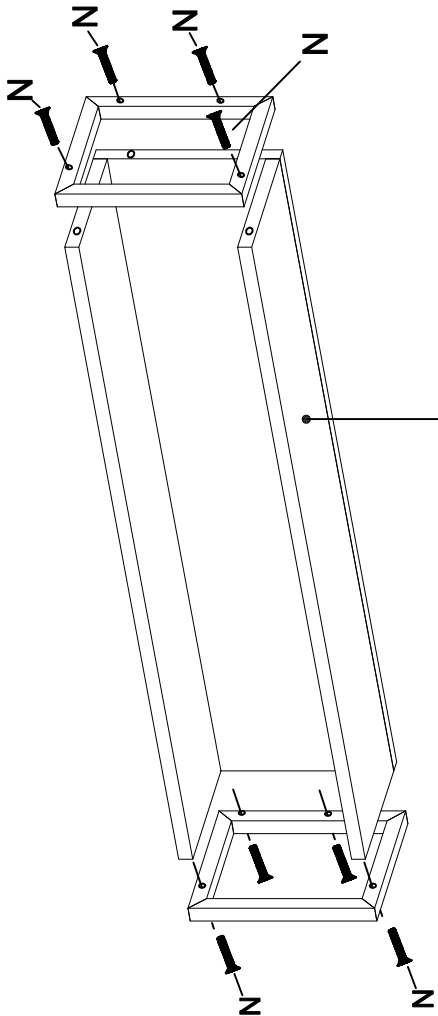

MATERIALS

A X 35	B X 35	C X 35	D X 19	N X 16
X 12	X 4	X 2	X 2	X 16
G X 12	H (M4x15) DRAWER SCREW	F OAK PLUG	L 5x80 SCREW	N METRIC SCREW
O X 2	P X 1	R X 2	AA X 2	AK X 2
HANDLE SCREW	ALLEN KEY	HANDLE	498MM DRAWER	WALL PLUG

DEC20008 PENA

NO	NAME	PIECE	NO	ISIM	MİKTAR
1	BOTTOM PART	1 PC	1	ALT TABLA	1 PC
2	LEFT PART	1 PC	2	SOL YAN	1 PC
3	MIDDLE PART	1 PC	3	ORTA DİKME	1 PC
4	MIDDLE PART	1 PC	4	ORTA DİKME	1 PC
5	RIGHT PART	1 PC	5	SAĞ YAN	1 PC
6	TOP PART	1 PC	6	ÜST TABLA	1 PC
7	BACK PART	1 PC	7	ARKA DİKME	1 PC
8	COVER/DOOR PARTS	2 PCS	8	ÇEKMECE ÖNÜ	2 PCS
9	SHELF/ BACK PART	1 PC	9	RAF / ARKA PARÇA	1 PC
10	SHELF PARTS	2 PCS	10	RAF	2 PCS
11	DRAWER SIDE PART	4 PCS	11	ÇEKMECE YANLARI	4 PCS
12	DRAWER / BACK PART	2 PCS	12	ÇEKMECE ARKA PARÇA	2 PCS
13	DRAWER / BOTTOM PART	2 PCS	13	ÇEKMECE ALTILARI	2 PCS

10