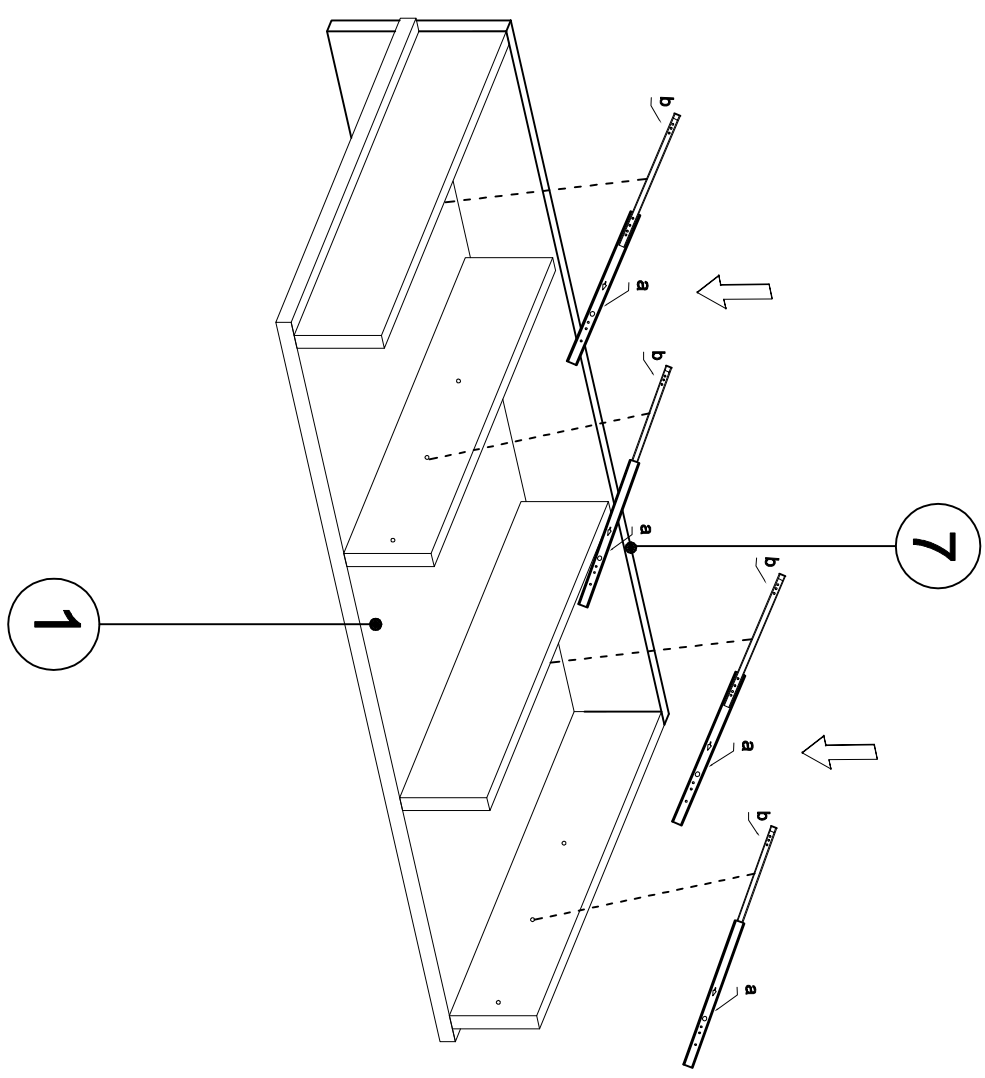

DEC20008 PENA

DECORMET

MATERIALS

				
A X 35	B X 35	C X 35	D X 19	N X 16
				
X 12	X 4	X 2	X 2	X 16
G X 12	H (M4x15) DRAWER SCREW	F OAK PLUG	L 5x80 SCREW	N METRIC SCREW
				
O X 2	P X 1	R X 2	AA X 2	AK X 2
HANDLE SCREW	ALLEN KEY	HANDLE	498MM DRAWER	WALL PLUG

DEC20008 PENA

NO	NAME	PIECE	NO	ISIM	MİKTAR
1	BOTTOM PART	1 PC	1	ALT TABLA	1 PC
2	LEFT PART	1 PC	2	SOL YAN	1 PC
3	MIDDLE PART	1 PC	3	ORTA DİKME	1 PC
4	MIDDLE PART	1 PC	4	ORTA DİKME	1 PC
5	RIGHT PART	1 PC	5	SAĞ YAN	1 PC
6	TOP PART	1 PC	6	ÜST TABLA	1 PC
7	BACK PART	1 PC	7	ARKA DİKME	1 PC
8	COVER/DOOR PARTS	2 PCS	8	ÇEKMECE ÖNÜ	2 PCS
9	SHELF/ BACK PART	1 PC	9	RAF / ARKA PARÇA	1 PC
10	SHELF PARTS	2 PCS	10	RAF	2 PCS
11	DRAWER SIDE PART	4 PCS	11	ÇEKMECE YANLARI	4 PCS
12	DRAWER / BACK PART	2 PCS	12	ÇEKMECE ARKA PARÇA	2 PCS
13	DRAWER / BOTTOM PART	2 PCS	13	ÇEKMECE ALTILARI	2 PCS

10

9 10 10

11 12 13 11 8 11 12 13 8 11

2 7 6 3 4 8 1 8 5

L