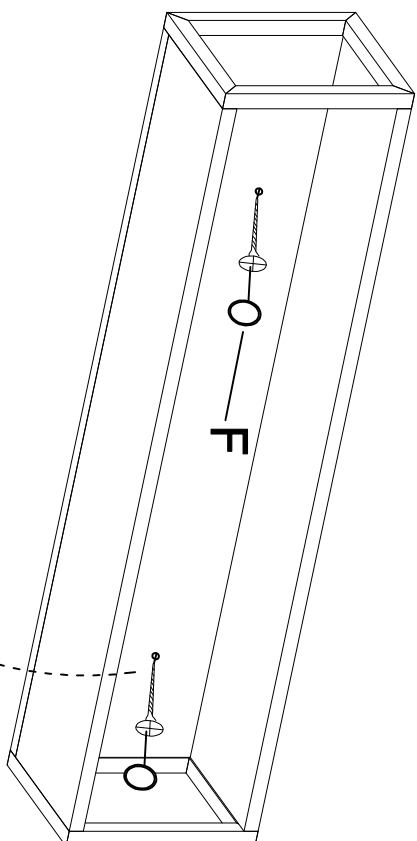

DEC20008 PENA

DECORMET

MATERIALS

				
A X 35	B X 35	C X 35	D X 19	N X 16
				
X 12	X 4	X 2	X 2	X 16
G X 12	H (M4x15) DRAWER SCREW	F OAK PLUG	L 5x80 SCREW	N METRIC SCREW
				
O X 2	P X 1	R X 2	AA X 2	AK X 2
HANDLE SCREW	ALLEN KEY	HANDLE	498MM DRAWER	WALL PLUG

DEC20008 PENA

NO	NAME	PIECE	NO	ISIM	MİKTAR
1	BOTTOM PART	1 PC	1	ALT TABLA	1 PC
2	LEFT PART	1 PC	2	SOL YAN	1 PC
3	MIDDLE PART	1 PC	3	ORTA DİKME	1 PC
4	MIDDLE PART	1 PC	4	ORTA DİKME	1 PC
5	RIGHT PART	1 PC	5	SAĞ YAN	1 PC
6	TOP PART	1 PC	6	ÜST TABLA	1 PC
7	BACK PART	1 PC	7	ARKA DİKME	1 PC
8	COVER/DOOR PARTS	2 PCS	8	ÇEKMECE ÖNÜ	2 PCS
9	SHELF/ BACK PART	1 PC	9	RAF / ARKA PARÇA	1 PC
10	SHELF PARTS	2 PCS	10	RAF	2 PCS
11	DRAWER SIDE PART	4 PCS	11	ÇEKMECE YANLARI	4 PCS
12	DRAWER / BACK PART	2 PCS	12	ÇEKMECE ARKA PARÇA	2 PCS
13	DRAWER / BOTTOM PART	2 PCS	13	ÇEKMECE ALTILARI	2 PCS

10

9 10 10

11 12 13 11 8 11 12 13 8 11

2 7 6 3 4 8 1 8 5

L