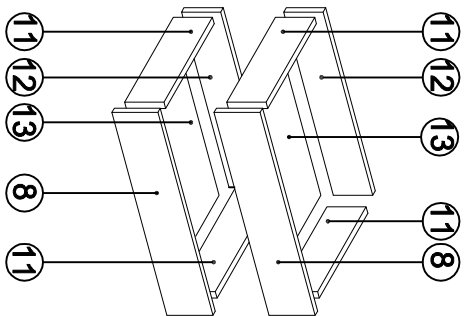

DEC20008 PENA

DECORMET

MATERIALS

				
A X 35	B X 35	C X 35	D X 19	N X 16
				
X 12	X 4	X 2	X 2	X 16
G X 12	H (M4x15) DRAWER SCREW	F OAK PLUG	L 5x80 SCREW	N METRIC SCREW
				
O X 2	P X 1	R X 2	AA X 2	AK X 2
HANDLE SCREW	ALLEN KEY	HANDLE	498MM DRAWER	WALL PLUG

DEC20008 PENA

NO	NAME	PIECE	NO	ISIM	MİKTAR
1	BOTTOM PART	1 PC	1	ALT TABLA	1 PC
2	LEFT PART	1 PC	2	SOL YAN	1 PC
3	MIDDLE PART	1 PC	3	ORTA DİKME	1 PC
4	MIDDLE PART	1 PC	4	ORTA DİKME	1 PC
5	RIGHT PART	1 PC	5	SAĞ YAN	1 PC
6	TOP PART	1 PC	6	ÜST TABLA	1 PC
7	BACK PART	1 PC	7	ARKA DİKME	1 PC
8	COVER/DOOR PARTS	2 PCS	8	ÇEKMECE ÖNÜ	2 PCS
9	SHELF/ BACK PART	1 PC	9	RAF / ARKA PARÇA	1 PC
10	SHELF PARTS	2 PCS	10	RAF	2 PCS
11	DRAWER SIDE PART	4 PCS	11	ÇEKMECE YANLARI	4 PCS
12	DRAWER / BACK PART	2 PCS	12	ÇEKMECE ARKA PARÇA	2 PCS
13	DRAWER / BOTTOM PART	2 PCS	13	ÇEKMECE ALTILARI	2 PCS

10

9 10 10

11 12 13 11 8 11 12 13 8 11

2 7 6 3 4 8 1 8 5

L