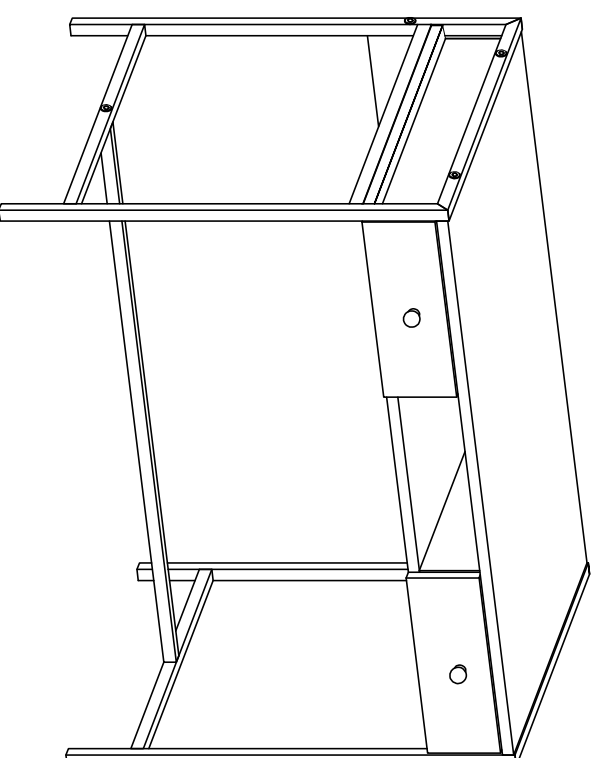

DEC20008 PENA

DECORMET

MATERIALS

				
A X 35	B X 35	C X 35	D X 19	N X 16
				
X 12	X 4	X 2	X 2	X 16
G X 12	H (M4x15) DRAWER SCREW	F OAK PLUG	L 5x80 SCREW	N METRIC SCREW
				
O X 2	P X 1	R X 2	AA X 2	AK X 2
HANDLE SCREW	ALLEN KEY	HANDLE	498MM DRAWER	WALL PLUG

DEC20008 PENA

NO	NAME	PIECE	NO	ISIM	MİKTAR
1	BOTTOM PART	1 PC	1	ALT TABLA	1 PC
2	LEFT PART	1 PC	2	SOL YAN	1 PC
3	MIDDLE PART	1 PC	3	ORTA DİKME	1 PC
4	MIDDLE PART	1 PC	4	ORTA DİKME	1 PC
5	RIGHT PART	1 PC	5	SAĞ YAN	1 PC
6	TOP PART	1 PC	6	ÜST TABLA	1 PC
7	BACK PART	1 PC	7	ARKA DİKME	1 PC
8	COVER/DOOR PARTS	2 PCS	8	ÇEKMECE ÖNÜ	2 PCS
9	SHELF/ BACK PART	1 PC	9	RAF / ARKA PARÇA	1 PC
10	SHELF PARTS	2 PCS	10	RAF	2 PCS
11	DRAWER SIDE PART	4 PCS	11	ÇEKMECE YANLARI	4 PCS
12	DRAWER / BACK PART	2 PCS	12	ÇEKMECE ARKA PARÇA	2 PCS
13	DRAWER / BOTTOM PART	2 PCS	13	ÇEKMECE ALTILARI	2 PCS