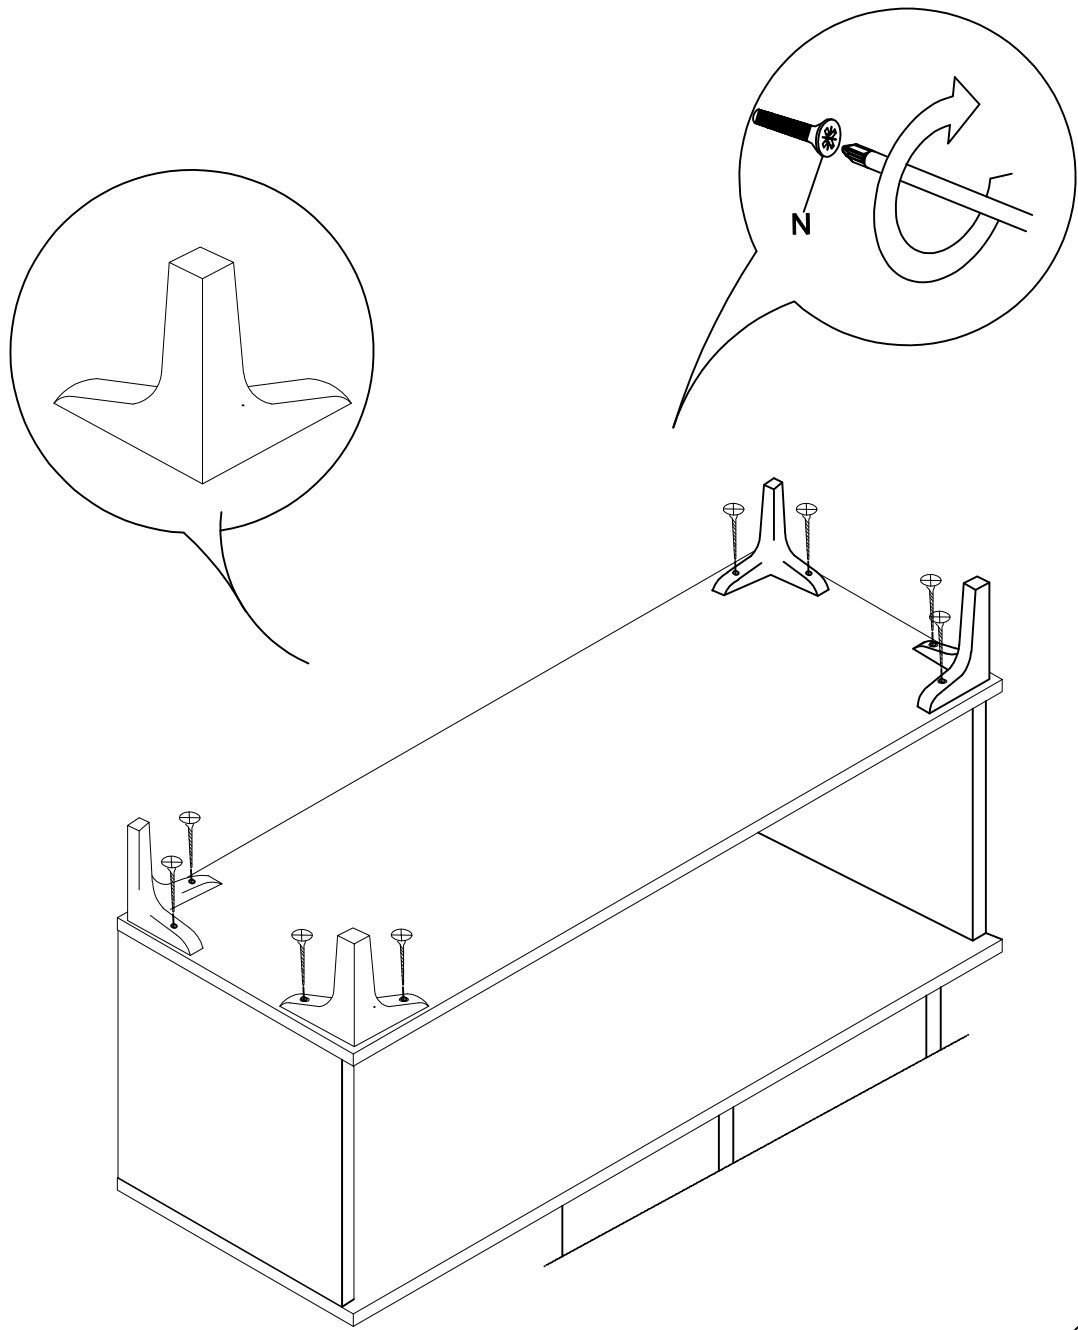

DEC20021 LEX

DEC20021 LEX

DECORMET

MATERIALS

					
X 26	X 26	X 26	X 26	X 2	X 36
A	B	C	D	F	G
MINIFIX GIB	MINIFIX BODY	MIN.STOPPER	DOWEL	PLUG	3.5 x 18 SCREW
					
X 2	X 16	X 3	X 1	X 3	X 7
L	N	O	P	R	S
5x80 SCREW	METRIC SCREW	HANDLE SCREW	ALLEN KEY	HANDLE	HINGE (Crank 0)
					
X 4	X 24	X 6	X 2	X 4	
AG	AH	AJ	AK	BN	
HANGING	SHELF BUTTON	PLASTIC JOINING	WALL PLUG	170mm PVC LEG	

DEC20021 LEX

NO	NAME	PC	NO	İSİM	Adet
1	BOTTOM PART	1 PC	1	ALT TABLA	1 Adet
2	LEFT PART	1 PC	2	SOL YAN	1 Adet
3	MIDDLE PART	1 PC	3	ORTA DİKME	1 Adet
4	RIGHT PART	1 PC	4	SAĞ YAN	1 Adet
5	BACK PART	1 PC	5	ARKA TABLA	1 Adet
6	TOP PART	1 PC	6	ÜST TABLA	1 Adet
7	LEFT PART	1 PC	7	ÜST DOLAP SOL YAN	1 Adet
8	RIGHT PART	1 PC	8	ÜST DOLAP SAĞ YAN	1 Adet
9	FIXED SHELF	1 PC	9	ÜST DOLAP SABİT RAF	1 Adet
10	SHELF	4 PCS	10	ÜST DOLAP RAF	4 Adet
11	BACK PART	1 PC	11	ÜST DOLAP ARKA TABLA	1 Adet
12	TOP PART	1 PC	12	ÜST DOLAP ÜST TABLA	1 Adet
13	BİG COVER PART	1 PC	13	ÜST DOLAP KAPAK	1 Adet
14	LEFT COVER PART	1 PC	14	ALT DOLAP SOL KAPAK	1 Adet
15	RIGHT COVER PART	1 PCS	15	ALT DOLAP SAĞ KAPAK	1 Adet
16	SHELF	2 PCS	16	RAF	2 Adet
17	WALL PANEL	1 PCS	17	WALL PANEL	1 Adet
18	WALL PANEL	1 PCS	18	WALL PANEL	1 Adet