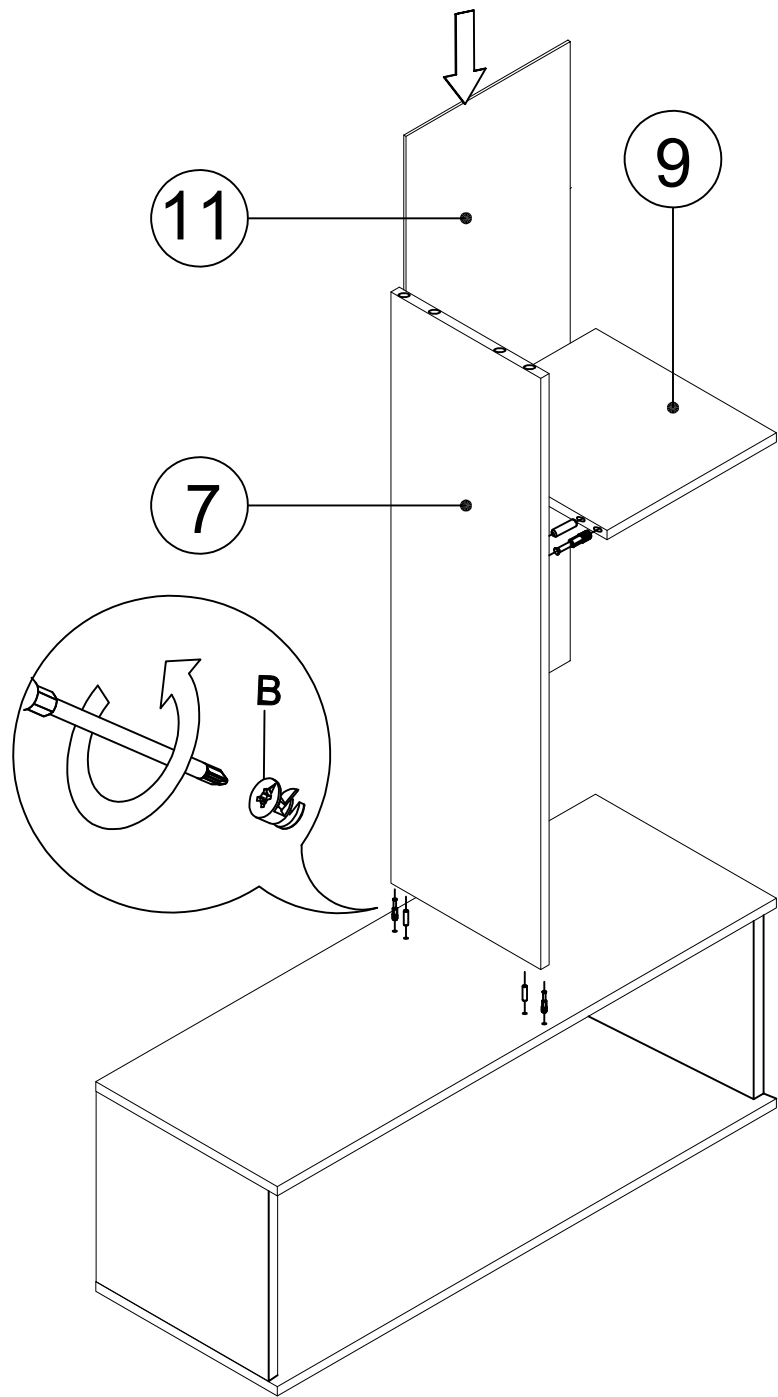

DEC20021 LEX

DEC20021 LEX

DECORMET

MATERIALS

					
X 26	X 26	X 26	X 26	X 2	X 36
A	B	C	D	F	G
MINIFIX GIB	MINIFIX BODY	MIN.STOPPER	DOWEL	PLUG	3.5 x 18 SCREW
					
X 2	X 16	X 3	X 1	X 3	X 7
L	N	O	P	R	S
5x80 SCREW	METRIC SCREW	HANDLE SCREW	ALLEN KEY	HANDLE	HINGE (Crank 0)
					
X 4	X 24	X 6	X 2	X 4	
AG	AH	AJ	AK	BN	
HANGING	SHELF BUTTON	PLASTIC JOINING	WALL PLUG	170mm PVC LEG	

DEC20021 LEX

NO	NAME	PC	NO	İSİM	Adet
1	BOTTOM PART	1 PC	1	ALT TABLA	1 Adet
2	LEFT PART	1 PC	2	SOL YAN	1 Adet
3	MIDDLE PART	1 PC	3	ORTA DİKME	1 Adet
4	RIGHT PART	1 PC	4	SAĞ YAN	1 Adet
5	BACK PART	1 PC	5	ARKA TABLA	1 Adet
6	TOP PART	1 PC	6	ÜST TABLA	1 Adet
7	LEFT PART	1 PC	7	ÜST DOLAP SOL YAN	1 Adet
8	RIGHT PART	1 PC	8	ÜST DOLAP SAĞ YAN	1 Adet
9	FIXED SHELF	1 PC	9	ÜST DOLAP SABİT RAF	1 Adet
10	SHELF	4 PCS	10	ÜST DOLAP RAF	4 Adet
11	BACK PART	1 PC	11	ÜST DOLAP ARKA TABLA	1 Adet
12	TOP PART	1 PC	12	ÜST DOLAP ÜST TABLA	1 Adet
13	BİG COVER PART	1 PC	13	ÜST DOLAP KAPAK	1 Adet
14	LEFT COVER PART	1 PC	14	ALT DOLAP SOL KAPAK	1 Adet
15	RIGHT COVER PART	1 PCS	15	ALT DOLAP SAĞ KAPAK	1 Adet
16	SHELF	2 PCS	16	RAF	2 Adet
17	WALL PANEL	1 PCS	17	WALL PANEL	1 Adet
18	WALL PANEL	1 PCS	18	WALL PANEL	1 Adet