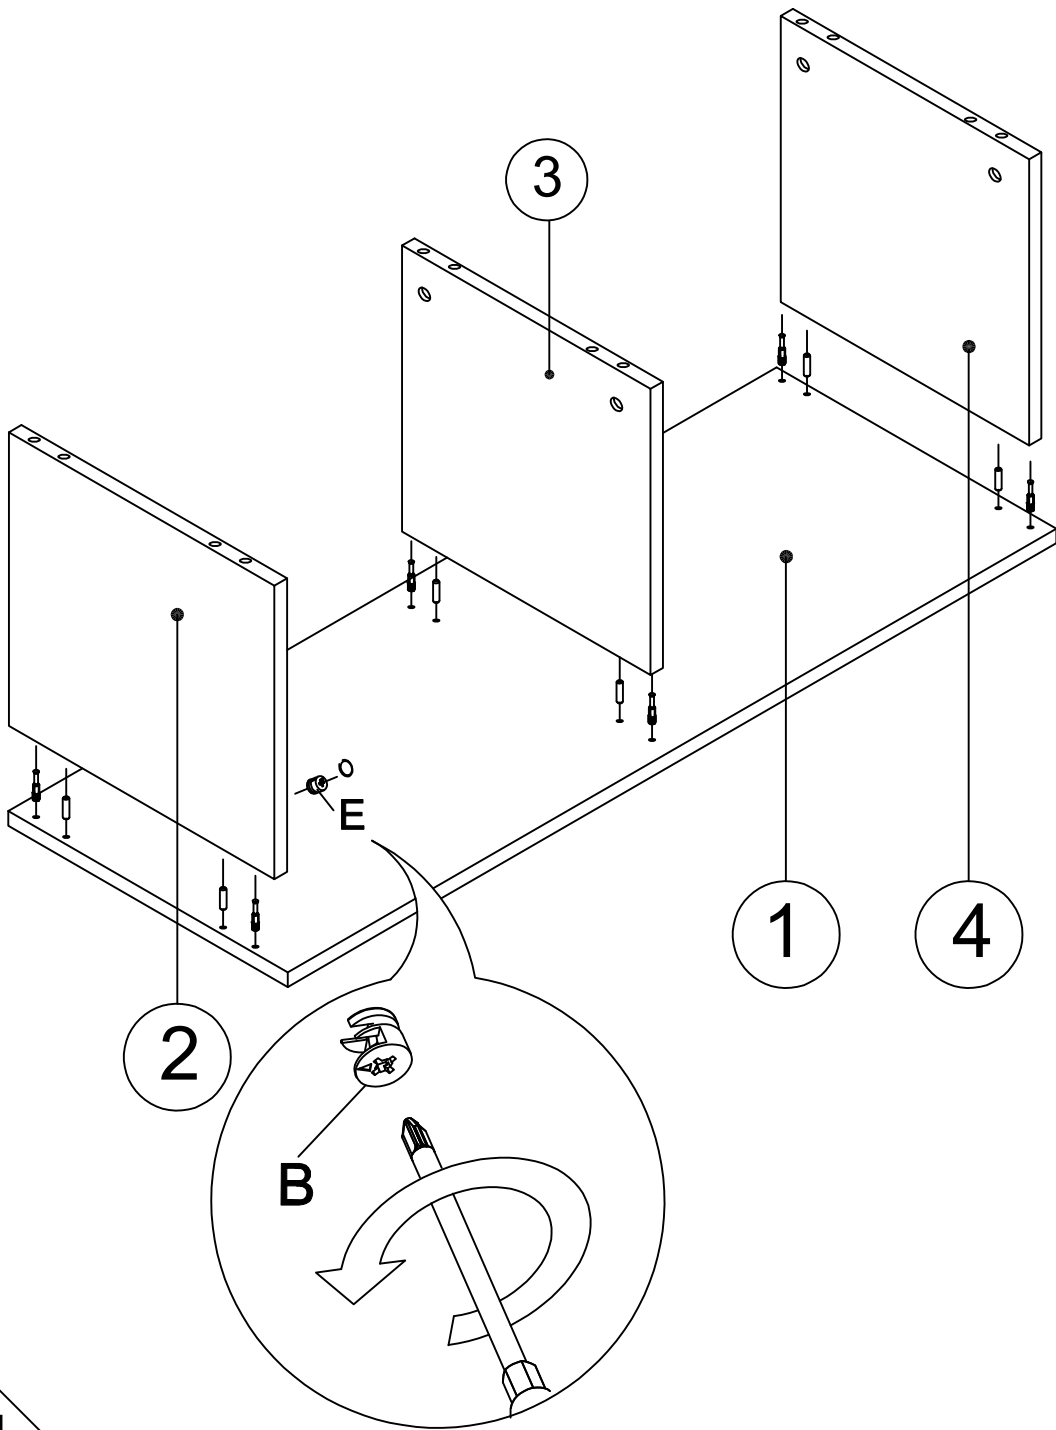

DEC20021 LEX

DEC20021 LEX

DECORMET

MATERIALS

					
X 26	X 26	X 26	X 26	X 2	X 36
A	B	C	D	F	G
MINIFIX GIB	MINIFIX BODY	MIN.STOPPER	DOWEL	PLUG	3.5 x 18 SCREW
					
X 2	X 16	X 3	X 1	X 3	X 7
L	N	O	P	R	S
5x80 SCREW	METRIC SCREW	HANDLE SCREW	ALLEN KEY	HANDLE	HINGE (Crank 0)
					
X 4	X 24	X 6	X 2	X 4	
AG	AH	AJ	AK	BN	
HANGING	SHELF BUTTON	PLASTIC JOINING	WALL PLUG	170mm PVC LEG	

DEC20021 LEX

NO	NAME	PC	NO	İSİM	Adet
1	BOTTOM PART	1 PC	1	ALT TABLA	1 Adet
2	LEFT PART	1 PC	2	SOL YAN	1 Adet
3	MIDDLE PART	1 PC	3	ORTA DİKME	1 Adet
4	RIGHT PART	1 PC	4	SAĞ YAN	1 Adet
5	BACK PART	1 PC	5	ARKA TABLA	1 Adet
6	TOP PART	1 PC	6	ÜST TABLA	1 Adet
7	LEFT PART	1 PC	7	ÜST DOLAP SOL YAN	1 Adet
8	RIGHT PART	1 PC	8	ÜST DOLAP SAĞ YAN	1 Adet
9	FIXED SHELF	1 PC	9	ÜST DOLAP SABİT RAF	1 Adet
10	SHELF	4 PCS	10	ÜST DOLAP RAF	4 Adet
11	BACK PART	1 PC	11	ÜST DOLAP ARKA TABLA	1 Adet
12	TOP PART	1 PC	12	ÜST DOLAP ÜST TABLA	1 Adet
13	BİG COVER PART	1 PC	13	ÜST DOLAP KAPAK	1 Adet
14	LEFT COVER PART	1 PC	14	ALT DOLAP SOL KAPAK	1 Adet
15	RIGHT COVER PART	1 PCS	15	ALT DOLAP SAĞ KAPAK	1 Adet
16	SHELF	2 PCS	16	RAF	2 Adet
17	WALL PANEL	1 PCS	17	WALL PANEL	1 Adet
18	WALL PANEL	1 PCS	18	WALL PANEL	1 Adet