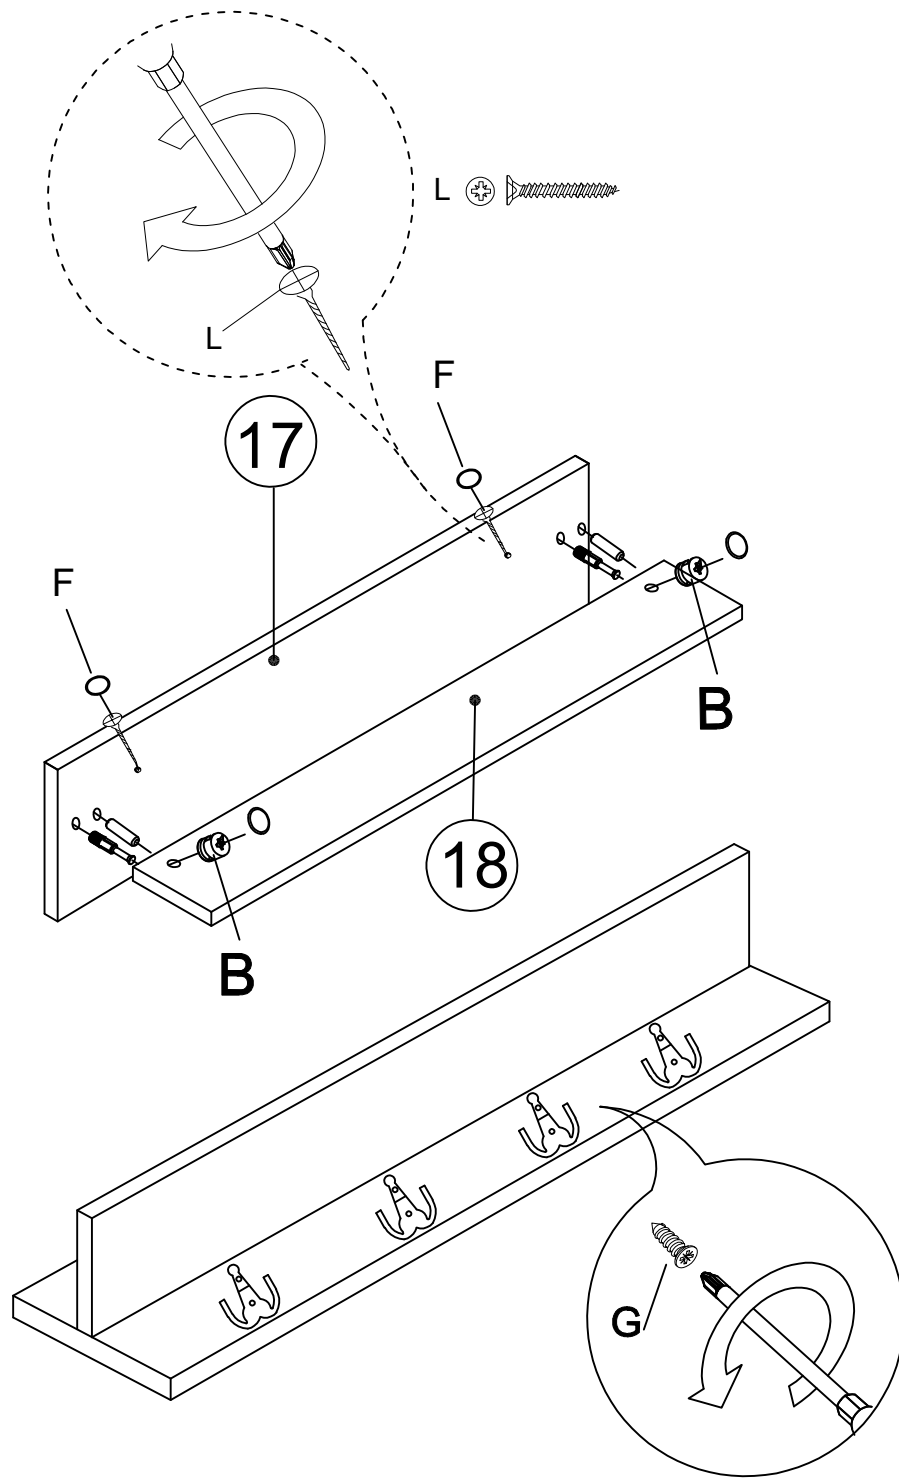

DEC20021 LEX

DEC20021 LEX

DECORMET

MATERIALS

					
X 26	X 26	X 26	X 26	X 2	X 36
A	B	C	D	F	G
MINIFIX GIB	MINIFIX BODY	MIN.STOPPER	DOWEL	PLUG	3.5 x 18 SCREW
					
X 2	X 16	X 3	X 1	X 3	X 7
L	N	O	P	R	S
5x80 SCREW	METRIC SCREW	HANDLE SCREW	ALLEN KEY	HANDLE	HINGE (Crank 0)
					
X 4	X 24	X 6	X 2	X 4	
AG	AH	AJ	AK	BN	
HANGING	SHELF BUTTON	PLASTIC JOINING	WALL PLUG	170mm PVC LEG	

DEC20021 LEX

NO	NAME	PC	NO	İSİM	Adet
1	BOTTOM PART	1 PC	1	ALT TABLA	1 Adet
2	LEFT PART	1 PC	2	SOL YAN	1 Adet
3	MIDDLE PART	1 PC	3	ORTA DİKME	1 Adet
4	RIGHT PART	1 PC	4	SAĞ YAN	1 Adet
5	BACK PART	1 PC	5	ARKA TABLA	1 Adet
6	TOP PART	1 PC	6	ÜST TABLA	1 Adet
7	LEFT PART	1 PC	7	ÜST DOLAP SOL YAN	1 Adet
8	RIGHT PART	1 PC	8	ÜST DOLAP SAĞ YAN	1 Adet
9	FIXED SHELF	1 PC	9	ÜST DOLAP SABİT RAF	1 Adet
10	SHELF	4 PCS	10	ÜST DOLAP RAF	4 Adet
11	BACK PART	1 PC	11	ÜST DOLAP ARKA TABLA	1 Adet
12	TOP PART	1 PC	12	ÜST DOLAP ÜST TABLA	1 Adet
13	BİG COVER PART	1 PC	13	ÜST DOLAP KAPAK	1 Adet
14	LEFT COVER PART	1 PC	14	ALT DOLAP SOL KAPAK	1 Adet
15	RIGHT COVER PART	1 PCS	15	ALT DOLAP SAĞ KAPAK	1 Adet
16	SHELF	2 PCS	16	RAF	2 Adet
17	WALL PANEL	1 PCS	17	WALL PANEL	1 Adet
18	WALL PANEL	1 PCS	18	WALL PANEL	1 Adet