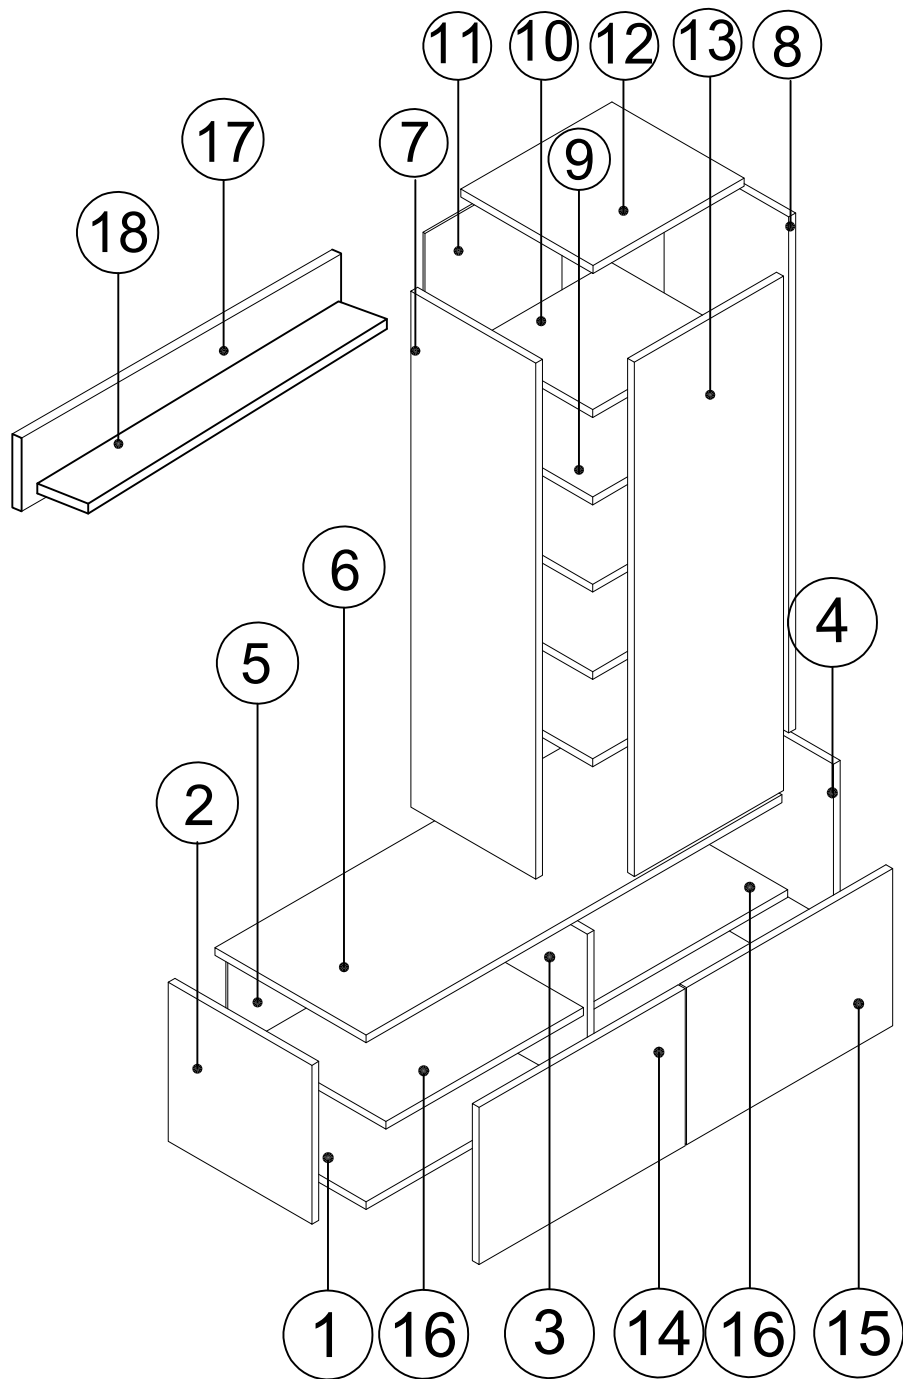

DEC20021 LEX

DEC20021 LEX

DECORMET

MATERIALS

					
X 26	X 26	X 26	X 26	X 2	X 36
A	B	C	D	F	G
MINIFIX GIB	MINIFIX BODY	MIN.STOPPER	DOWEL	PLUG	3.5 x 18 SCREW
					
X 2	X 16	X 3	X 1	X 3	X 7
L	N	O	P	R	S
5x80 SCREW	METRIC SCREW	HANDLE SCREW	ALLEN KEY	HANDLE	HINGE (Crank 0)
					
X 4	X 24	X 6	X 2	X 4	
AG	AH	AJ	AK	BN	
HANGING	SHELF BUTTON	PLASTIC JOINING	WALL PLUG	170mm PVC LEG	

DEC20021 LEX

NO	NAME	PC	NO	İSİM	Adet
1	BOTTOM PART	1 PC	1	ALT TABLA	1 Adet
2	LEFT PART	1 PC	2	SOL YAN	1 Adet
3	MIDDLE PART	1 PC	3	ORTA DİKME	1 Adet
4	RIGHT PART	1 PC	4	SAĞ YAN	1 Adet
5	BACK PART	1 PC	5	ARKA TABLA	1 Adet
6	TOP PART	1 PC	6	ÜST TABLA	1 Adet
7	LEFT PART	1 PC	7	ÜST DOLAP SOL YAN	1 Adet
8	RIGHT PART	1 PC	8	ÜST DOLAP SAĞ YAN	1 Adet
9	FIXED SHELF	1 PC	9	ÜST DOLAP SABİT RAF	1 Adet
10	SHELF	4 PCS	10	ÜST DOLAP RAF	4 Adet
11	BACK PART	1 PC	11	ÜST DOLAP ARKA TABLA	1 Adet
12	TOP PART	1 PC	12	ÜST DOLAP ÜST TABLA	1 Adet
13	BİG COVER PART	1 PC	13	ÜST DOLAP KAPAK	1 Adet
14	LEFT COVER PART	1 PC	14	ALT DOLAP SOL KAPAK	1 Adet
15	RIGHT COVER PART	1 PCS	15	ALT DOLAP SAĞ KAPAK	1 Adet
16	SHELF	2 PCS	16	RAF	2 Adet
17	WALL PANEL	1 PCS	17	WALL PANEL	1 Adet
18	WALL PANEL	1 PCS	18	WALL PANEL	1 Adet