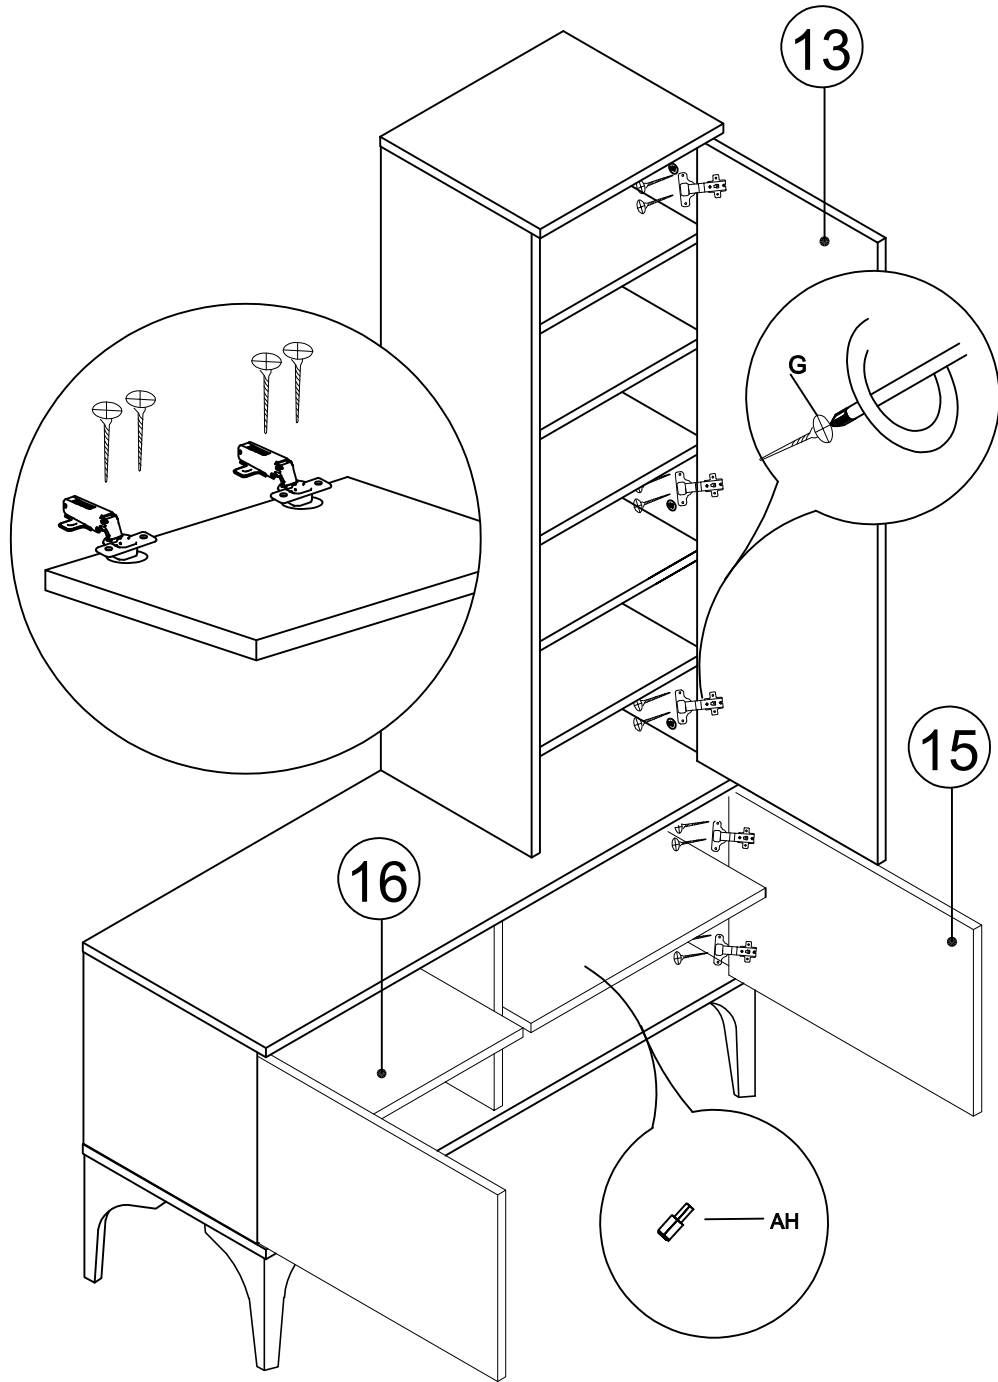

DEC20021 LEX

DEC20021 LEX

DECORMET

MATERIALS

					
X 26	X 26	X 26	X 26	X 2	X 36
A	B	C	D	F	G
MINIFIX GIB	MINIFIX BODY	MIN.STOPPER	DOWEL	PLUG	3.5 x 18 SCREW
					
X 2	X 16	X 3	X 1	X 3	X 7
L	N	O	P	R	S
5x80 SCREW	METRIC SCREW	HANDLE SCREW	ALLEN KEY	HANDLE	HINGE (Crank 0)
					
X 4	X 24	X 6	X 2	X 4	
AG	AH	AJ	AK	BN	
HANGING	SHELF BUTTON	PLASTIC JOINING	WALL PLUG	170mm PVC LEG	

DEC20021 LEX

NO	NAME	PC	NO	İSİM	Adet
1	BOTTOM PART	1 PC	1	ALT TABLA	1 Adet
2	LEFT PART	1 PC	2	SOL YAN	1 Adet
3	MIDDLE PART	1 PC	3	ORTA DİKME	1 Adet
4	RIGHT PART	1 PC	4	SAĞ YAN	1 Adet
5	BACK PART	1 PC	5	ARKA TABLA	1 Adet
6	TOP PART	1 PC	6	ÜST TABLA	1 Adet
7	LEFT PART	1 PC	7	ÜST DOLAP SOL YAN	1 Adet
8	RIGHT PART	1 PC	8	ÜST DOLAP SAĞ YAN	1 Adet
9	FIXED SHELF	1 PC	9	ÜST DOLAP SABİT RAF	1 Adet
10	SHELF	4 PCS	10	ÜST DOLAP RAF	4 Adet
11	BACK PART	1 PC	11	ÜST DOLAP ARKA TABLA	1 Adet
12	TOP PART	1 PC	12	ÜST DOLAP ÜST TABLA	1 Adet
13	BİG COVER PART	1 PC	13	ÜST DOLAP KAPAK	1 Adet
14	LEFT COVER PART	1 PC	14	ALT DOLAP SOL KAPAK	1 Adet
15	RIGHT COVER PART	1 PCS	15	ALT DOLAP SAĞ KAPAK	1 Adet
16	SHELF	2 PCS	16	RAF	2 Adet
17	WALL PANEL	1 PCS	17	WALL PANEL	1 Adet
18	WALL PANEL	1 PCS	18	WALL PANEL	1 Adet