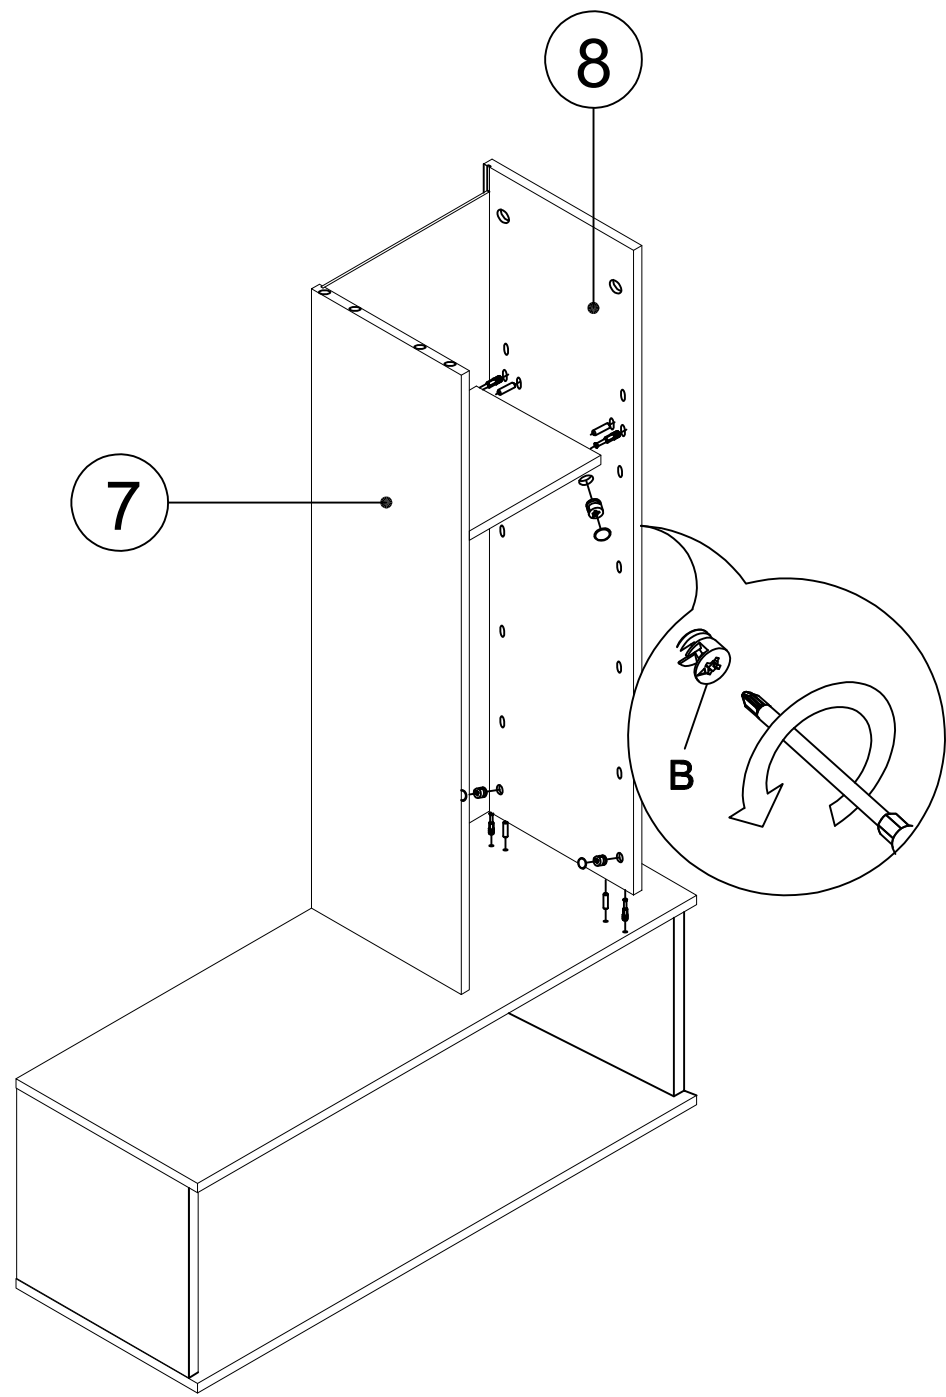

DEC20021 LEX

DEC20021 LEX

DECORMET

MATERIALS

					
X 26	X 26	X 26	X 26	X 2	X 36
A	B	C	D	F	G
MINIFIX GIB	MINIFIX BODY	MIN.STOPPER	DOWEL	PLUG	3.5 x 18 SCREW
					
X 2	X 16	X 3	X 1	X 3	X 7
L	N	O	P	R	S
5x80 SCREW	METRIC SCREW	HANDLE SCREW	ALLEN KEY	HANDLE	HINGE (Crank 0)
					
X 4	X 24	X 6	X 2	X 4	
AG	AH	AJ	AK	BN	
HANGING	SHELF BUTTON	PLASTIC JOINING	WALL PLUG	170mm PVC LEG	

DEC20021 LEX

NO	NAME	PC	NO	İSİM	Adet
1	BOTTOM PART	1 PC	1	ALT TABLA	1 Adet
2	LEFT PART	1 PC	2	SOL YAN	1 Adet
3	MIDDLE PART	1 PC	3	ORTA DİKME	1 Adet
4	RIGHT PART	1 PC	4	SAĞ YAN	1 Adet
5	BACK PART	1 PC	5	ARKA TABLA	1 Adet
6	TOP PART	1 PC	6	ÜST TABLA	1 Adet
7	LEFT PART	1 PC	7	ÜST DOLAP SOL YAN	1 Adet
8	RIGHT PART	1 PC	8	ÜST DOLAP SAĞ YAN	1 Adet
9	FIXED SHELF	1 PC	9	ÜST DOLAP SABİT RAF	1 Adet
10	SHELF	4 PCS	10	ÜST DOLAP RAF	4 Adet
11	BACK PART	1 PC	11	ÜST DOLAP ARKA TABLA	1 Adet
12	TOP PART	1 PC	12	ÜST DOLAP ÜST TABLA	1 Adet
13	BİG COVER PART	1 PC	13	ÜST DOLAP KAPAK	1 Adet
14	LEFT COVER PART	1 PC	14	ALT DOLAP SOL KAPAK	1 Adet
15	RIGHT COVER PART	1 PCS	15	ALT DOLAP SAĞ KAPAK	1 Adet
16	SHELF	2 PCS	16	RAF	2 Adet
17	WALL PANEL	1 PCS	17	WALL PANEL	1 Adet
18	WALL PANEL	1 PCS	18	WALL PANEL	1 Adet