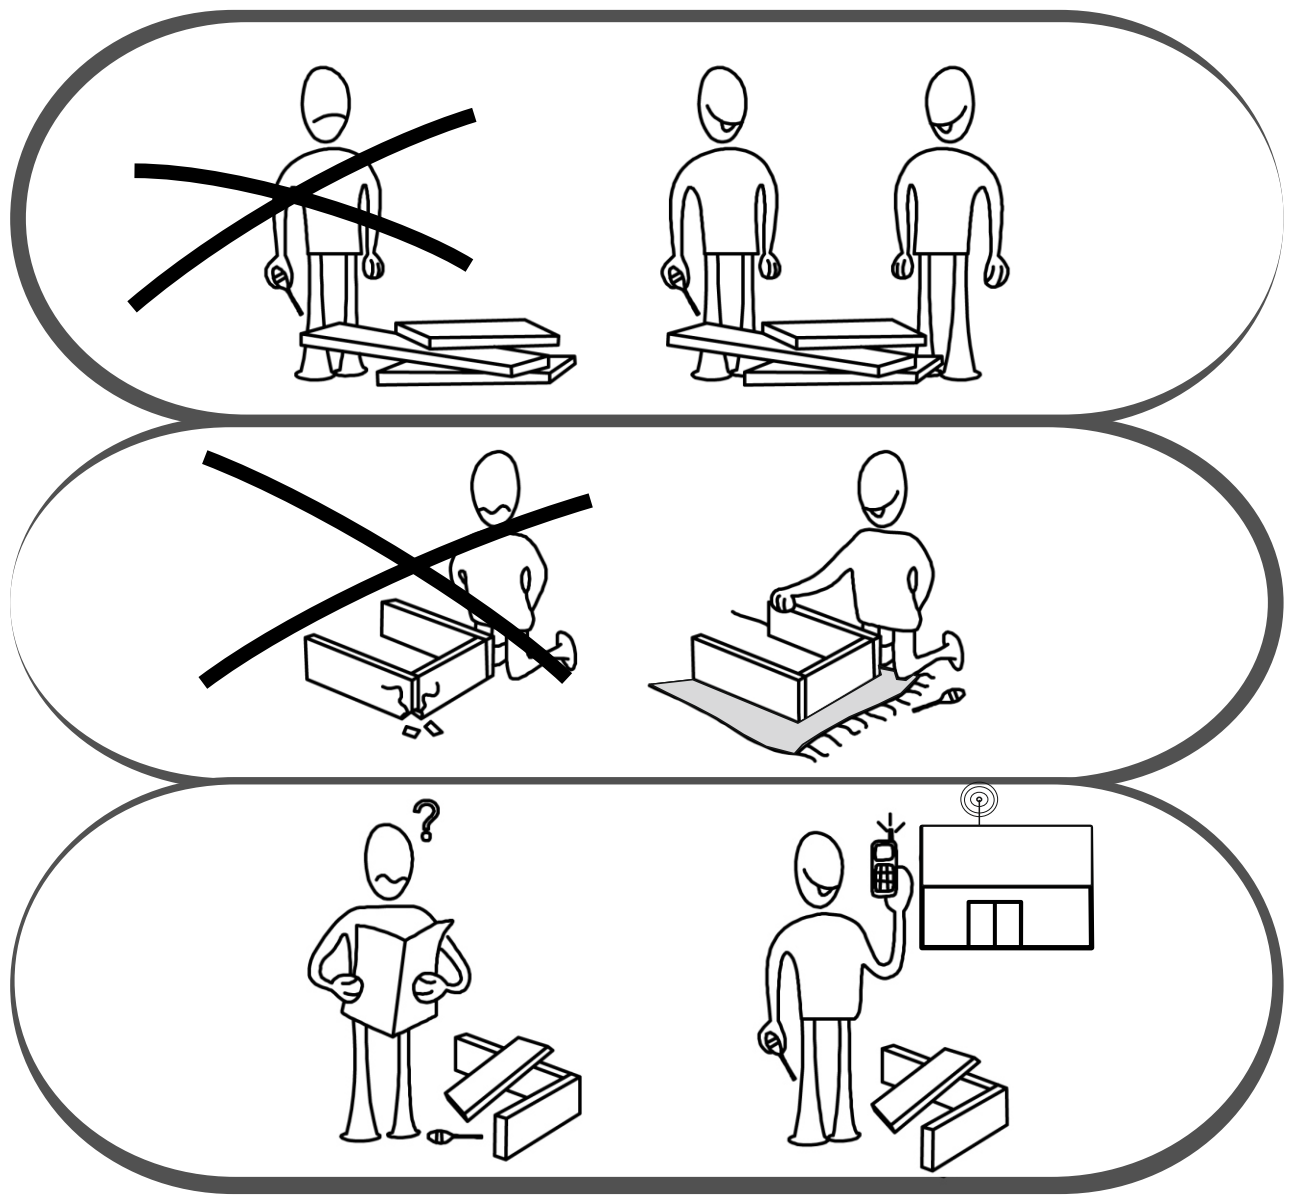

Sehr geehrte Kunden,
das von Ihnen gekaufte Produkt wurde vor der Lieferung einer gründlichen Qualitätskontrolle durchgezogen. Trotz dessen kann es während dem Transport zu Schäden kommen. Bei so einem Falls brauchen Sie nicht das komplette Produkt zurückschicken, da wir Ihnen jedes Ersatzteil zuschicken können. Bitte beachten Sie dabei die auf der Aufbauanleitung verwendete Teilenummer, damit auch das richtige Teil geliefert werden kann. Bevor Sie mit dem Aufbau anfangen, kontrollieren Sie bitte alle Teile nach Schäden und Vollständigkeit. Um gründlich zu arbeiten, können Sie die Teile mit einem trockenen Tuch abwischen. Fall Sie mehr wie ein Produkt gekauft haben, achten Sie darauf, die Produkte nacheinander aufzubauen, um ein Durcheinander zu verhindern. Achten Sie bitte beim transportieren der Teile darauf, diese nicht zu schleifen, sondern immer anzuheben, um Schäden zu verhindern. Bei einem längeren Transport empfehlen wir den Transport im Karton. Zur Reinigung des Produktes reicht ein feuchtes Baumwolltuch und herkömmliche Haushaltsreiniger aus. Bitte schützen Sie Ihr Produkt vor erhöhter Hitze, erhöhter Kälte und Feuchtigkeit. Nutzen Sie Ihr Produkt nur für den sinngemäßen Zweck.

Dear Customer,

The product you bought was subjected to all sorts of tests and control before sending out to you. Even in this situation, sometimes happen that some component is damaged during the transportation. In such case please do not send the whole article back to us. Just request/order the damaged part. While requesting the required part, describe it exactly by looking to service card. Missing part will be sent to you as soon as possible. Before start assembling, please check the whole components and accessories according to the lists. After being sure that every part and accessory are okay and right, start assembling. Before start assembling, please clean all the components with a damp cloth. If you bought more than one product, to prevent confusion be sure that you completed the first product. Then start the other product's assembling. Never draw the products. While carrying, disassociate and lift the product and carry with minimum 2 people. For long distances carry the product with the package. It is very easy to clean the surfaces of your product. It is enough to wipe with a damp and soapy cloth or other household cleaners. Do not directly contact your furniture with excessive heat, cold and humidity because the product can be affected.

Sayın Müşterimiz,