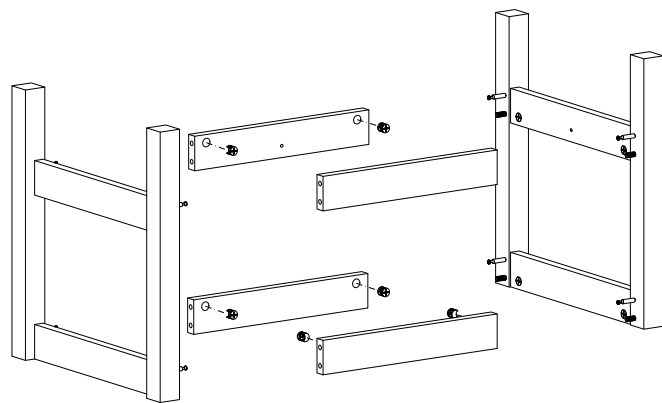

FOREST COFFEE TABLE

ASSEMBLY INSTRUCTIONS

2 PCS