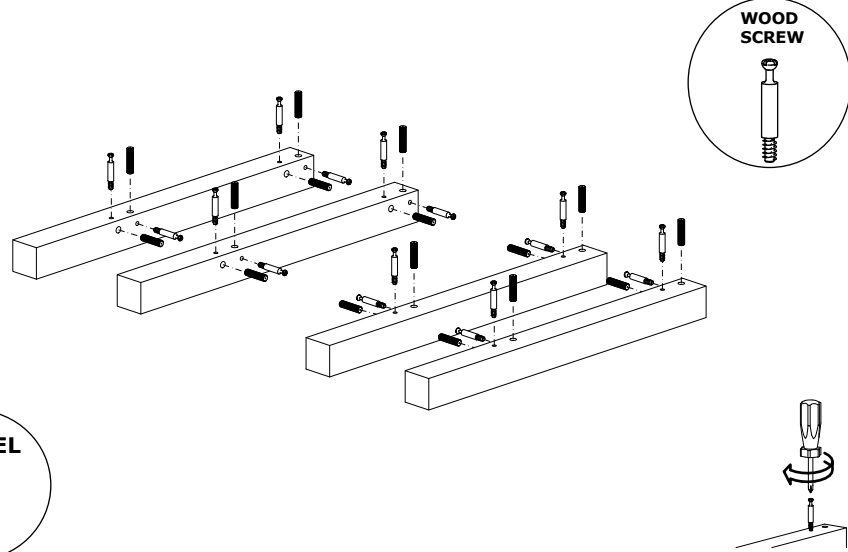

FOREST COFFEE TABLE

ASSEMBLY INSTRUCTIONS