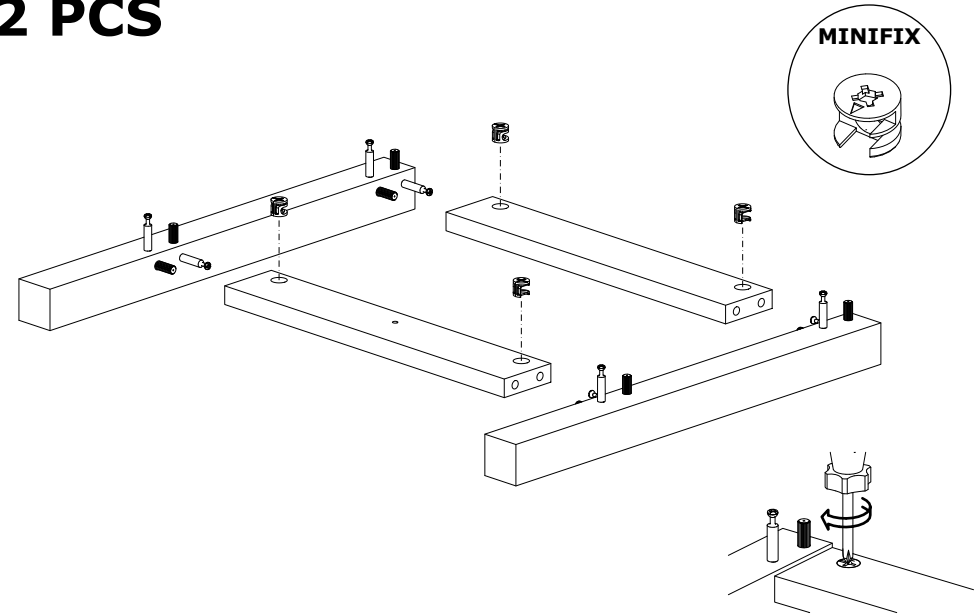

FOREST COFFEE TABLE

ASSEMBLY INSTRUCTIONS

2 PCS