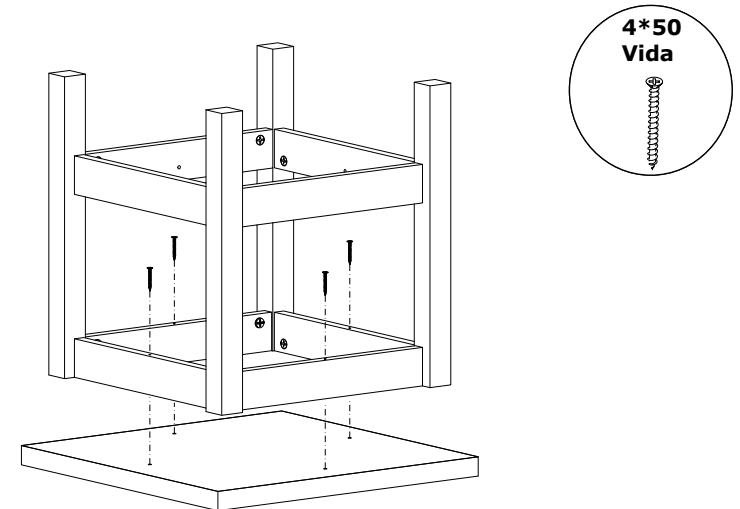

FOREST COFFEE TABLE

ASSEMBLY INSTRUCTIONS

2 PCS