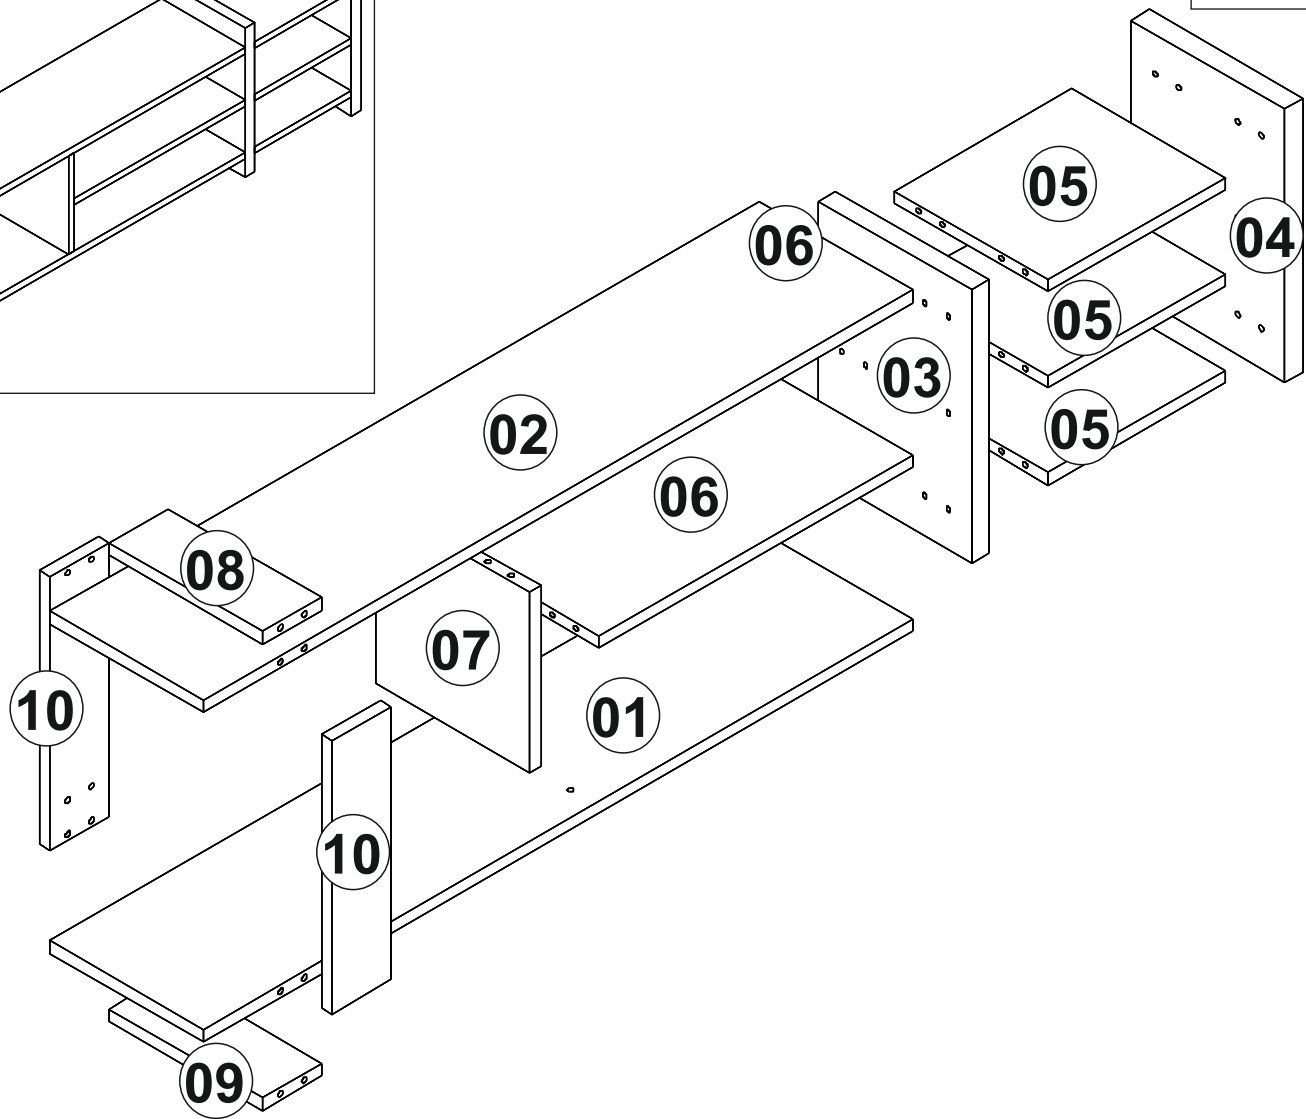

ZEYNA TV UNIT

ACCESSORY LIST

Minifix

A01 28x

Minifix Screw

A02 28x

Dowel

A03 34x

Minifix Tap

A17 28x

4*50 Screw

A09 2x

Dear Customer,

The product you bought was subjected to all sorts of test and control before sending out to you.

Even in this situation, sometimes happen that some component is damaged durin the transportation. In such please do not sent the whole article back us. Just request/order the damaged part. While requesting the required part, describe it exactly by looking to service card. Missing part will be sent you as soon as possible. Before start assembling, please check the whole components and accessories according to the lists. After being sure that every part and accessory are okay and right, start assembling. Before start assembling, please clean all the components with a damp cloth. If you bought more than one product, to prevent confusion be sure that you completed the first product. Then start the other product's assembling.