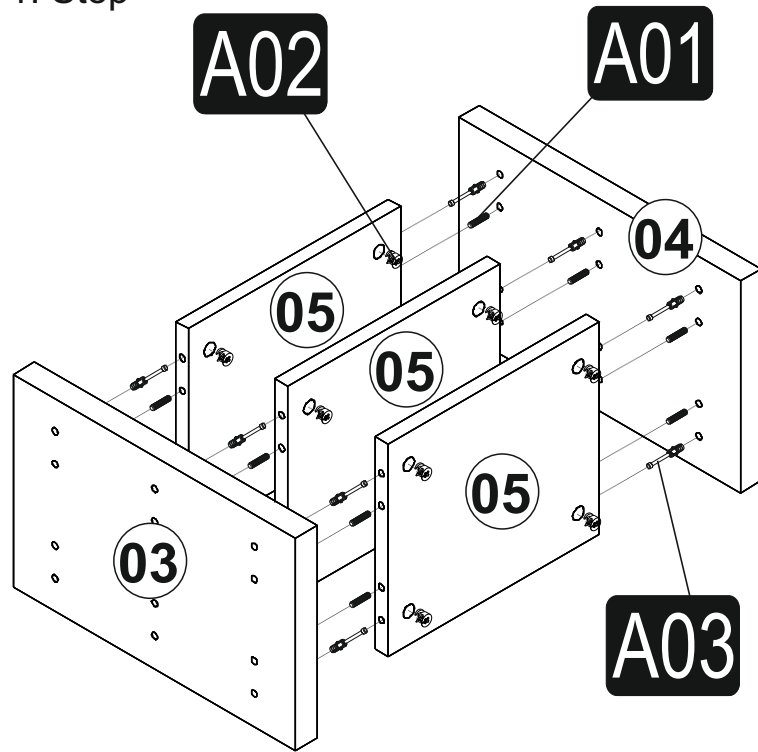

ASSEMBLY MANUAL

ZEYNA TV UNIT

1. Step

2. Step