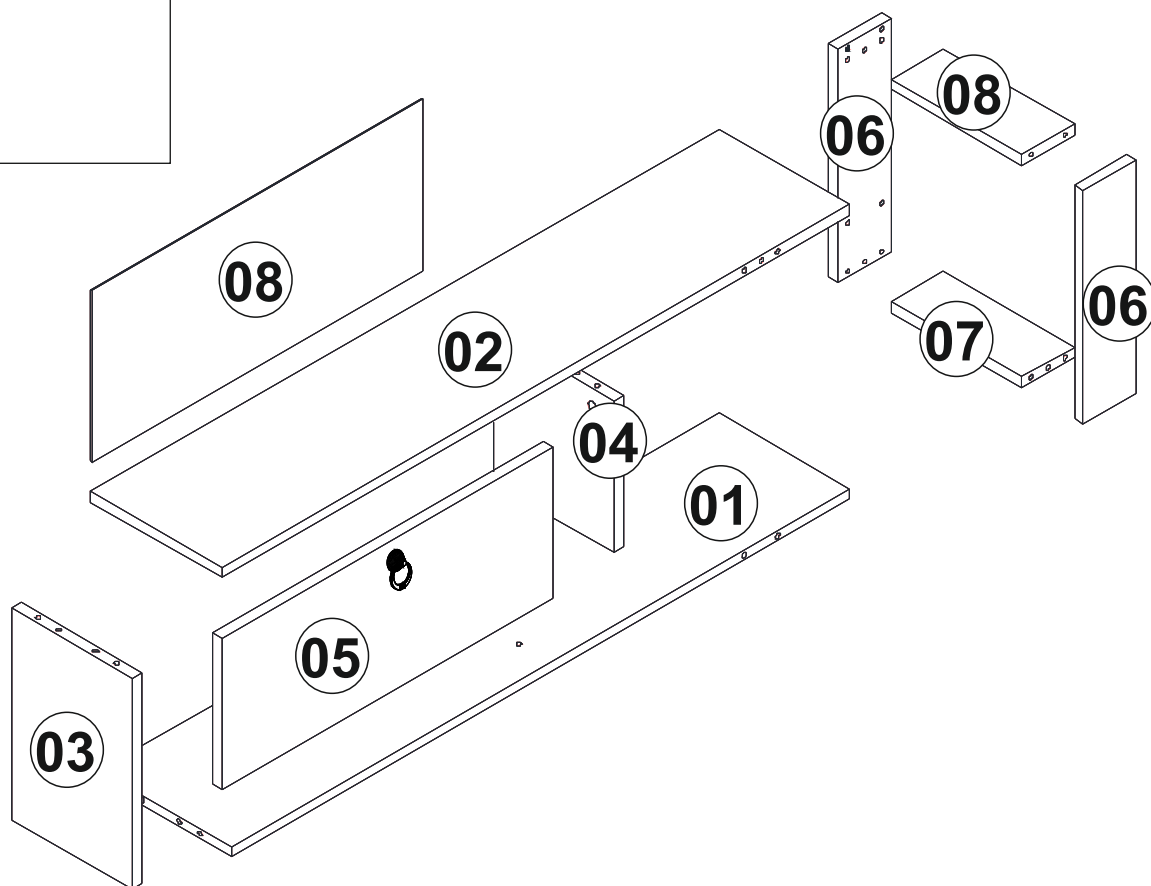

FUNDA TV UNIT

ACCESSORY LIST

Minifix	Minifix Screw	Dowel	Minifix Tap	Handle	Handle Screw	3,5*18 Screw	Nail
							
A01 10x	A02 10x	A03 18x	A17 10x	A46 1x	A47 1x	A10 8x	A28 10x
TamD Hinge	Hinge Base	4*50 Screw					
							
A12 2x	A13 2x	A09 2x					