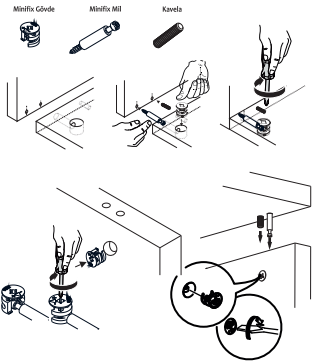

DİKKAT !! / ATTENTION !!