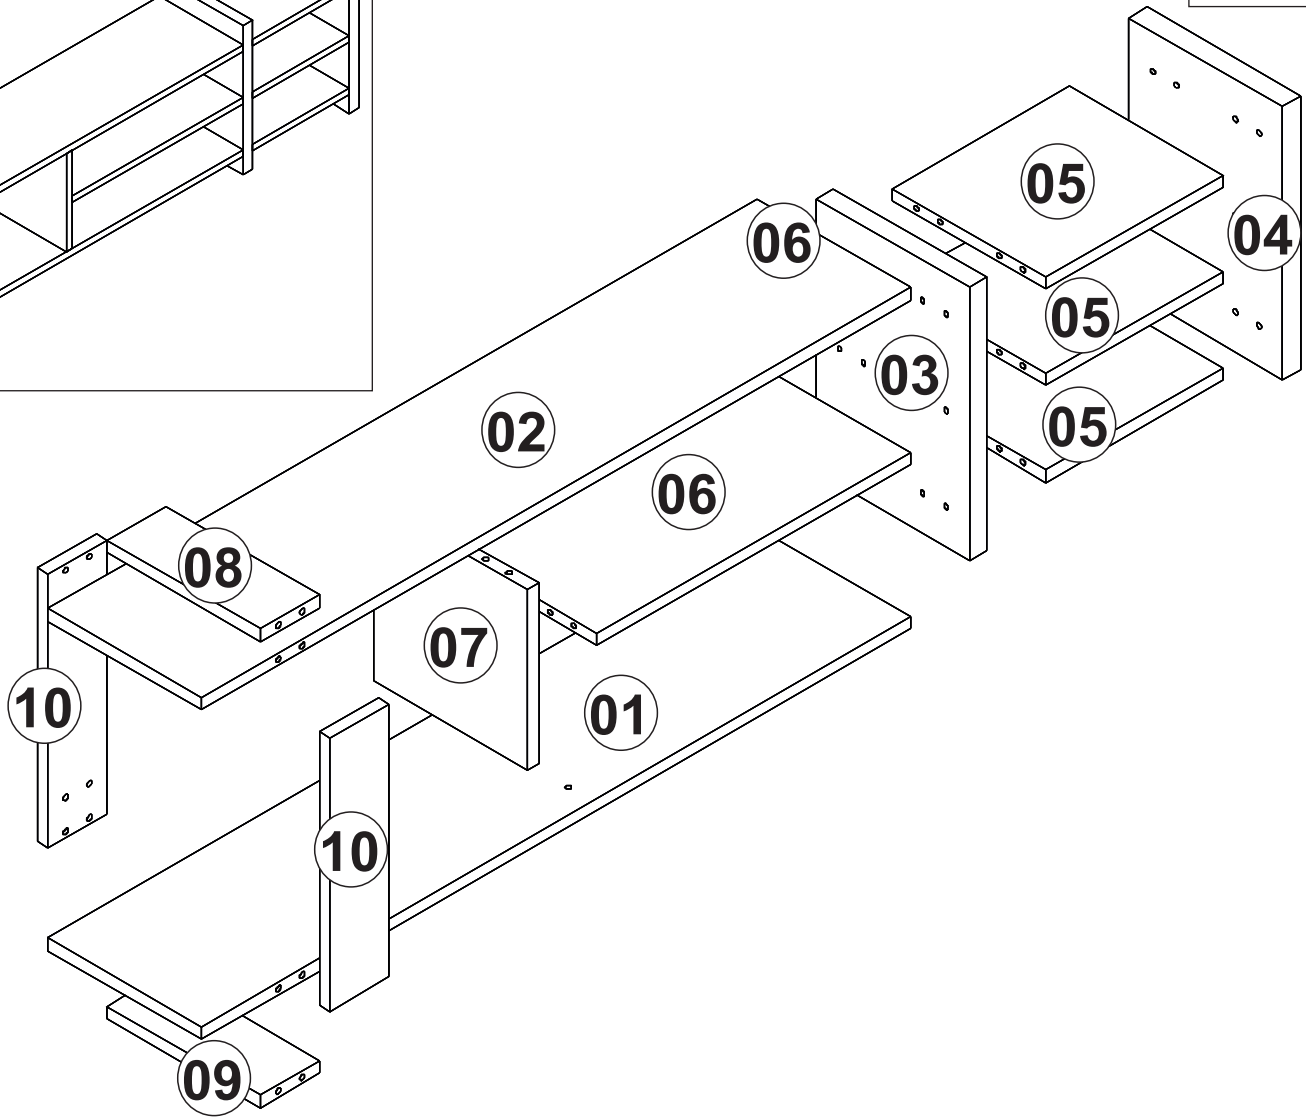

ELIS TV UNIT

ACCESSORY LIST

Minifix

A01 28x

Minifix Screw

A02 22x

Dowel

A03 34x

Minifix Tap

A17 28x

4*50 Screw

A09 2x

Minifix Uzun Mil

A04 6x

Dear Customer,

The product you bought was subjected to all sorts of test and control before sending out to you. Even in this situation, sometimes happen that some component is damaged durin the transportation. In such please do not sent the whole article back us. Just request/order the damaged part. While requesting the required part, describe it exactly by looking to service card. Missing part will be sent you as soon as possible. Before start assembling, please check the whole components and accessories according to the lists. After being sure that every part and accessory are okay and right, start assembling. Before start assembling, please clean all the components with a damp cloth. If you bought more than one product, to prevent confusion be sure that you completed the first product. Then start the other product's assembling.