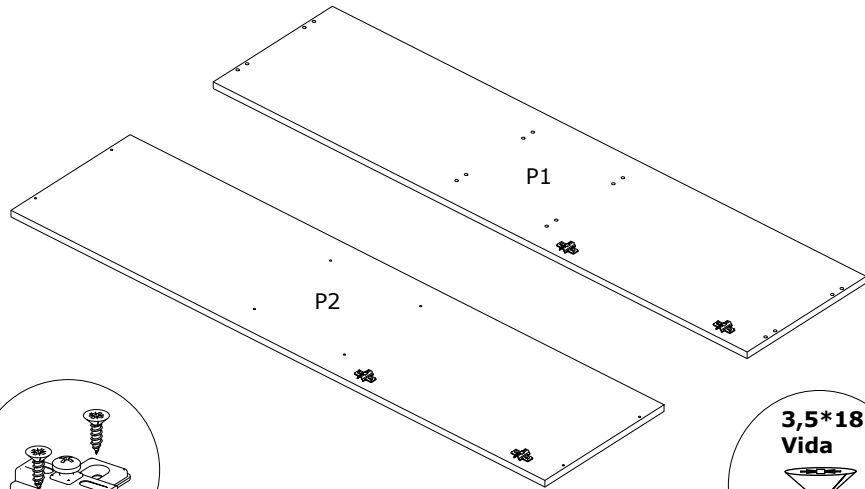

YAPRAK TV STAND

ASSEMBLY INSTRUCTIONS

3,5*18
Vida