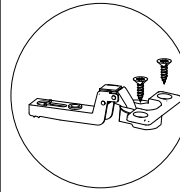

# ASSEMBLY INSTRUCTIONS

3,5\*18  
SCREW

4 PCS

3,5\*18  
SCREW

HANDLE  
SCREW

4\*50  
Vida

4\*50  
Vida