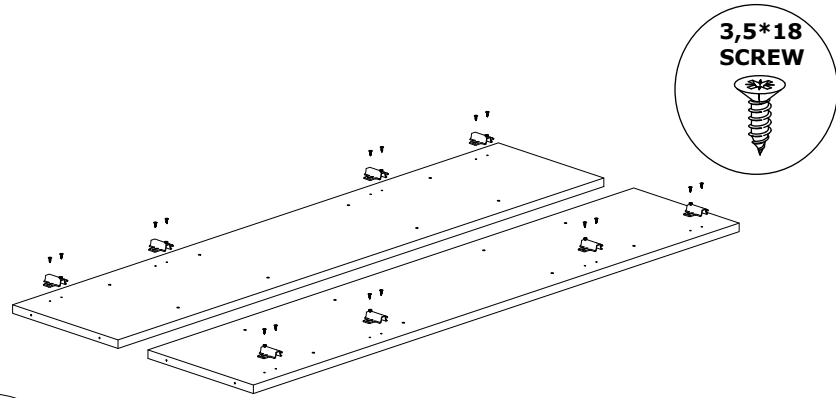

AYAZ CABINET

ASSEMBLY INSTRUCTIONS