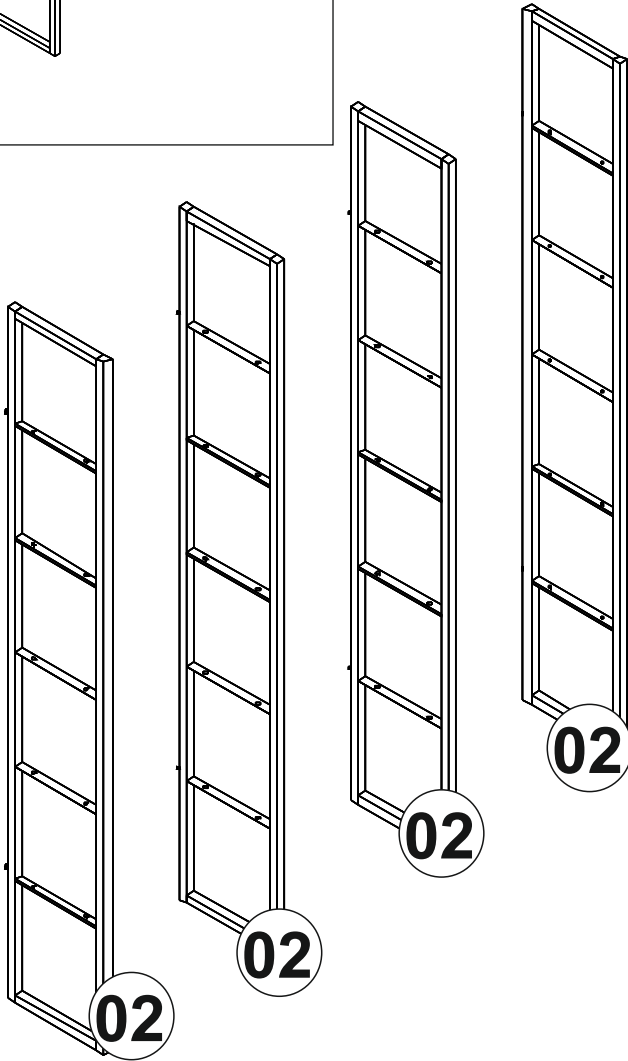

BEYLERBEYİ BOOKCASE

ACCESSORY LIST

4*30 Screw

M6 X 35Vida

Backing

A10 40x **A14 12x** **A16 6x**

Dear Customer,

The product you bought was subjected to all sorts of test and control before sending out to you. Even in this situation, sometimes happen that some component is damaged durin the transportation. In such please do not sent the whole article back us. Just request/order the damaged part. While requesting the required part, describe it exactly by looking to service card. Missing part will be sent you as soon as possible. Before start assembling, please check the whole components and accessories according to the lists. After being sure that every part and accessory are okay and right, start assembling. Before start assembling, please clean all the components with a damp cloth. If you bought more than one product, to prevent confusion be sure that you completed the first product. Then start the other product's assembling.