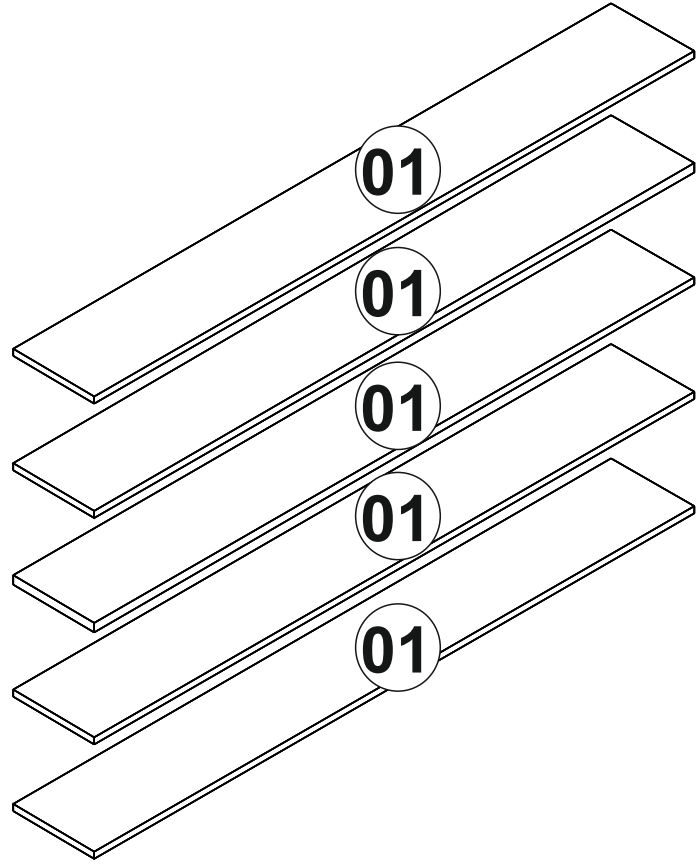

BEYLERBEYİ BOOKCASE

ACCESSORY LIST

4*30 Screw

M6 X 35Vida

Backing

A10 40x **A14 12x** **A16 6x**

Dear Customer,

The product you bought was subjected to all sorts of test and control before sending out to you. Even in this situation, sometimes happen that some component is damaged durin the transportation. In such please do not sent the whole article back us. Just request/order the damaged part. While requesting the required part, describe it exactly by looking to service card. Missing part will be sent you as soon as possible. Before start assembling, please check the whole components and accessories according to the lists. After being sure that every part and accessory are okay and right, start assembling. Before start assembling, please clean all the components with a damp cloth. If you bought more than one product, to prevent confusion be sure that you completed the first product. Then start the other product's assembling.