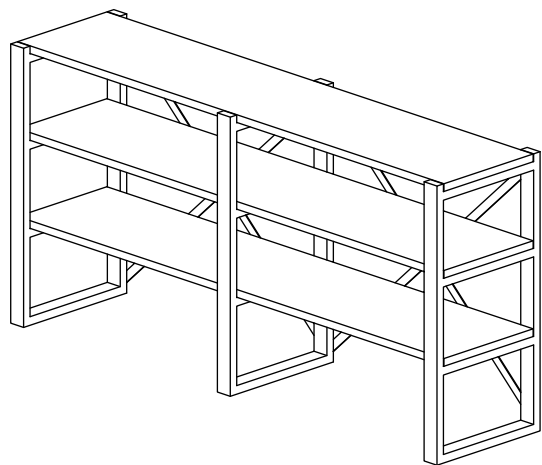

BODRUM CONSOLE

ASSEMBLY INSTRUCTIONS

BODRUM CONSOLE

ASSEMBLY INSTRUCTIONS

4*30 SCREW

12 PCS

M6*20 SCREW

6 PCS