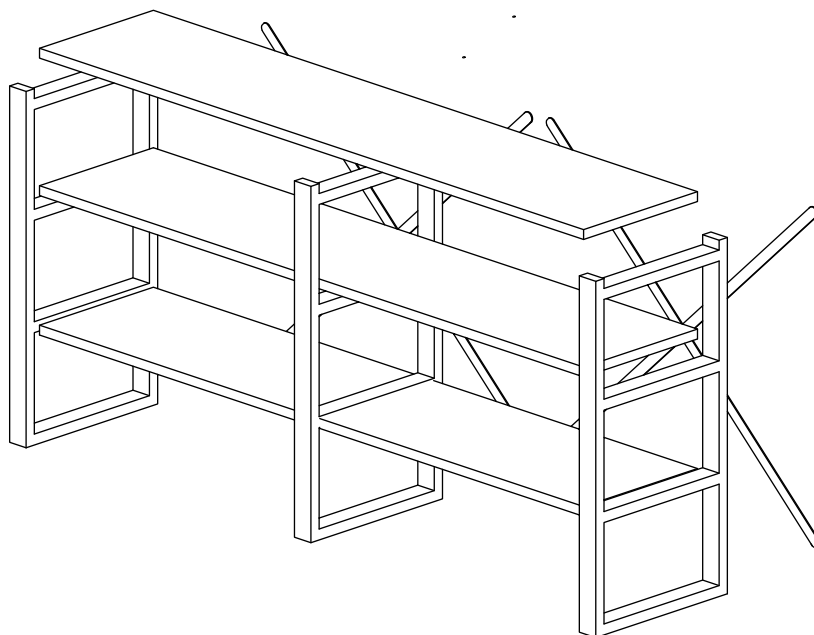

BODRUM CONSOLE

ASSEMBLY INSTRUCTIONS

BODRUM CONSOLE

ASSEMBLY INSTRUCTIONS

4*30 SCREW

12 PCS

M6*20 SCREW

6 PCS