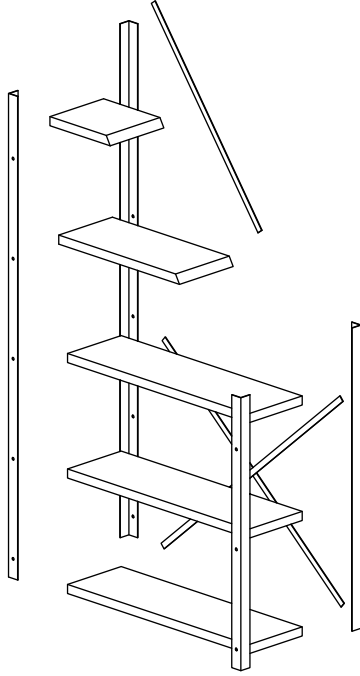

EAGLE BOOKSELF

ASSEMBLY INSTRUCTIONS

EAGLE BOOKSELF

ASSEMBLY INSTRUCTIONS

M6*20 SCREW

1 Adet

6*50 SCREW

18 Adet

ALLEN KEY

1 Adet

Dear Customer.

Before reaching this product for purchase, it has been subjected to all tests and controls by us.
This line will be moved to be moved to be moved. Training like this back them all
don't send it we just don't want the responsible part from us. The missing piece is corrected immediately.
Check all parts and accessories listed in the box before assembly. Your design and accessory is solid Particle
then you can start later. Before assembly, wipe a part of it with a damp cloth.
It is required for 2 (two) to ensure the installation of this product is solid and secure.
It can be installed in approximately 20 to 30 minutes.
If you buy more products, do not start the installation of the other product before the installation of the
design is completed in order to avoid any complexity.
Never rub the products by rubbing. Carry 2 (two) people by lifting or removing the products.
If you are going to transport long distances, usually pack it carefully.
For product cleaning, wiping with a damp or soapy cloth or wiping with cleaners will be sufficient.
Do not be directly exposed to this restriction for the reasons of heavy, cold and humidity of the furniture.
Stay away from using your furniture for your purpose.