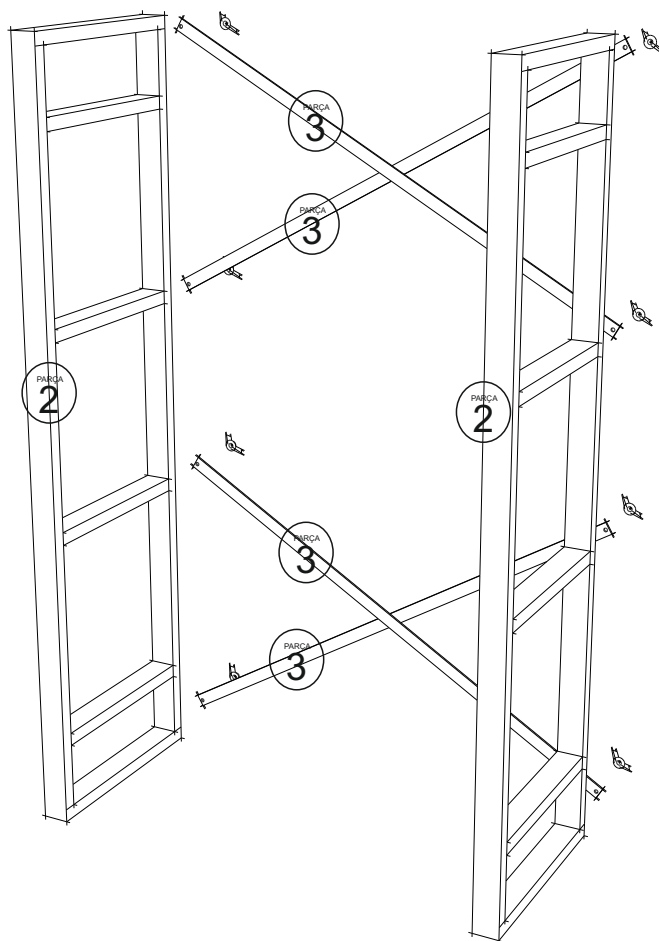

MAKRO KİTAPLIK

ASSEMBLYMANUEL

This unit should be assembled by two persons.

ACCESSORY LIST

The necessary tools (not included)

A16 M6X35 Screw  8x	A14 Wipe Iron  4x	A10 Screw  16x
--	--	---

GENERAL VIEW

ASSEMBLY MANUEL