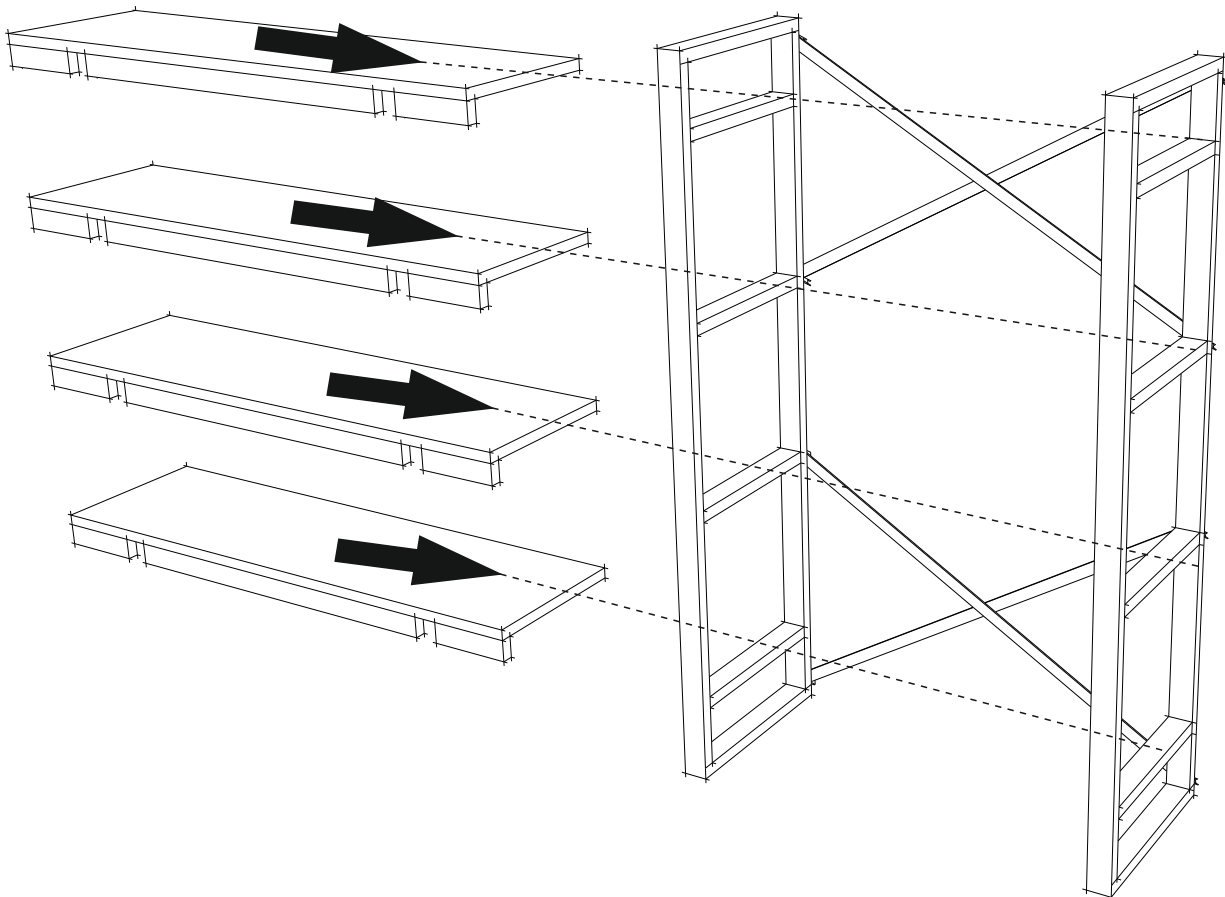

MAKRO KİTAPLIK

ASSEMBLYMANUEL

This unit should be assembled by two persons.

ACCESSORY LIST

The necessary tools (not included)

A16 M6X35 Screw  8x	A14 Wipe Iron  4x	A10 Screw  16x
--	--	---

GENERAL VIEW

ASSEMBLY MANUEL