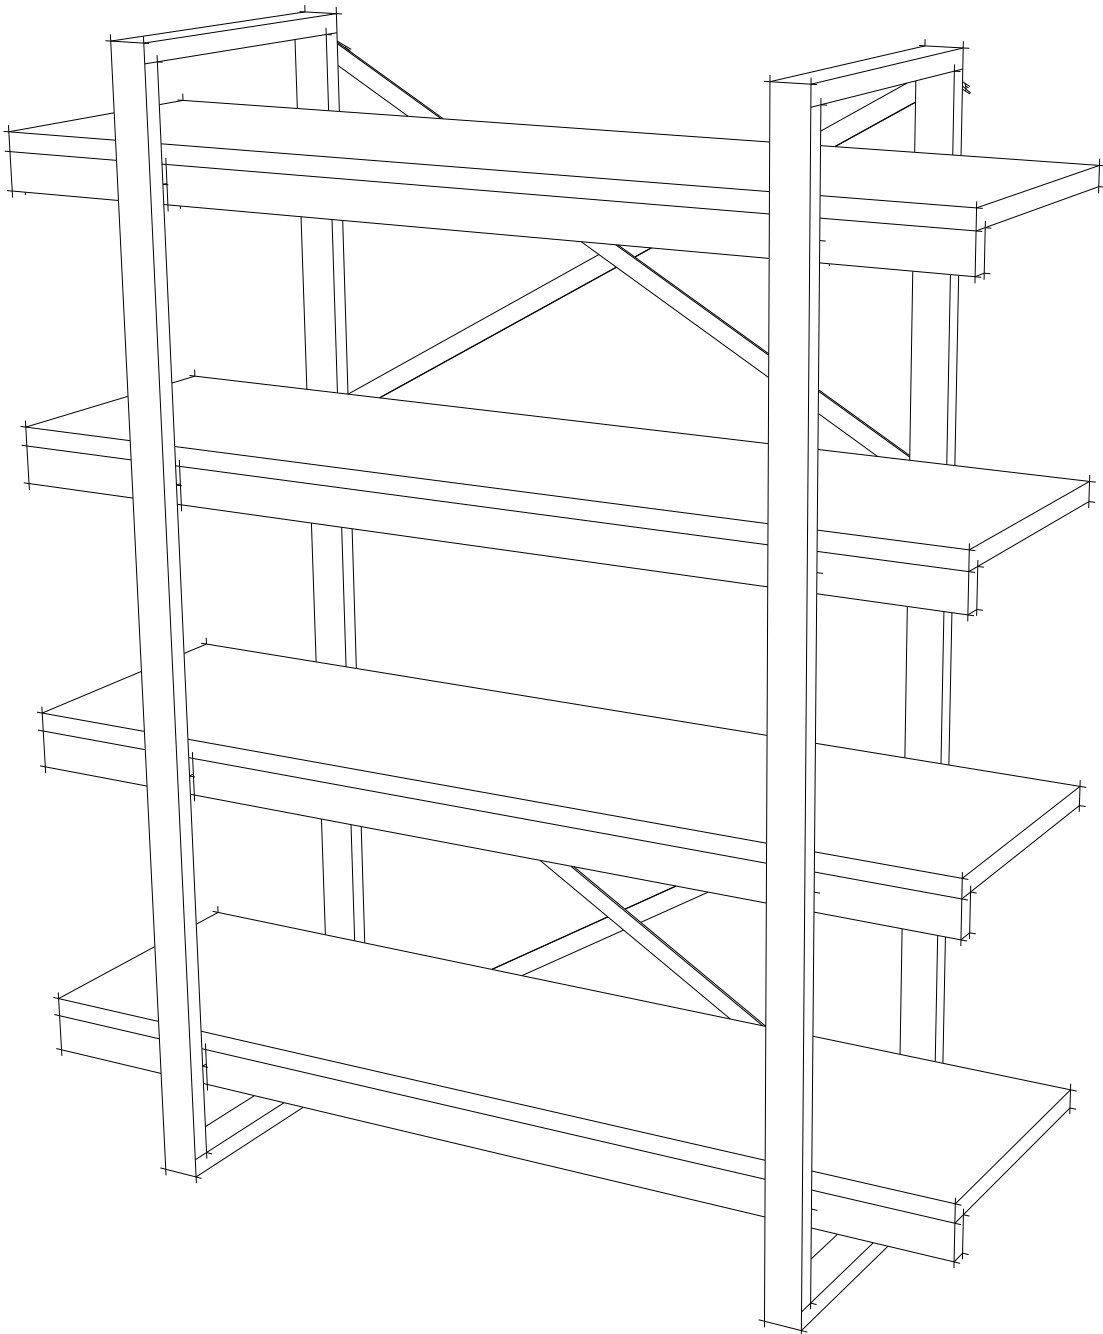

MAKRO KİTAPLIK

ASSEMBLYMANUEL

This unit should be assembled by two persons.

ACCESSORY LIST

The necessary tools (not included)

A16 M6X35 Screw  8x	A14 Wipe Iron  4x	A10 Screw  16x
--	--	---

GENERAL VIEW

ASSEMBLY MANUEL