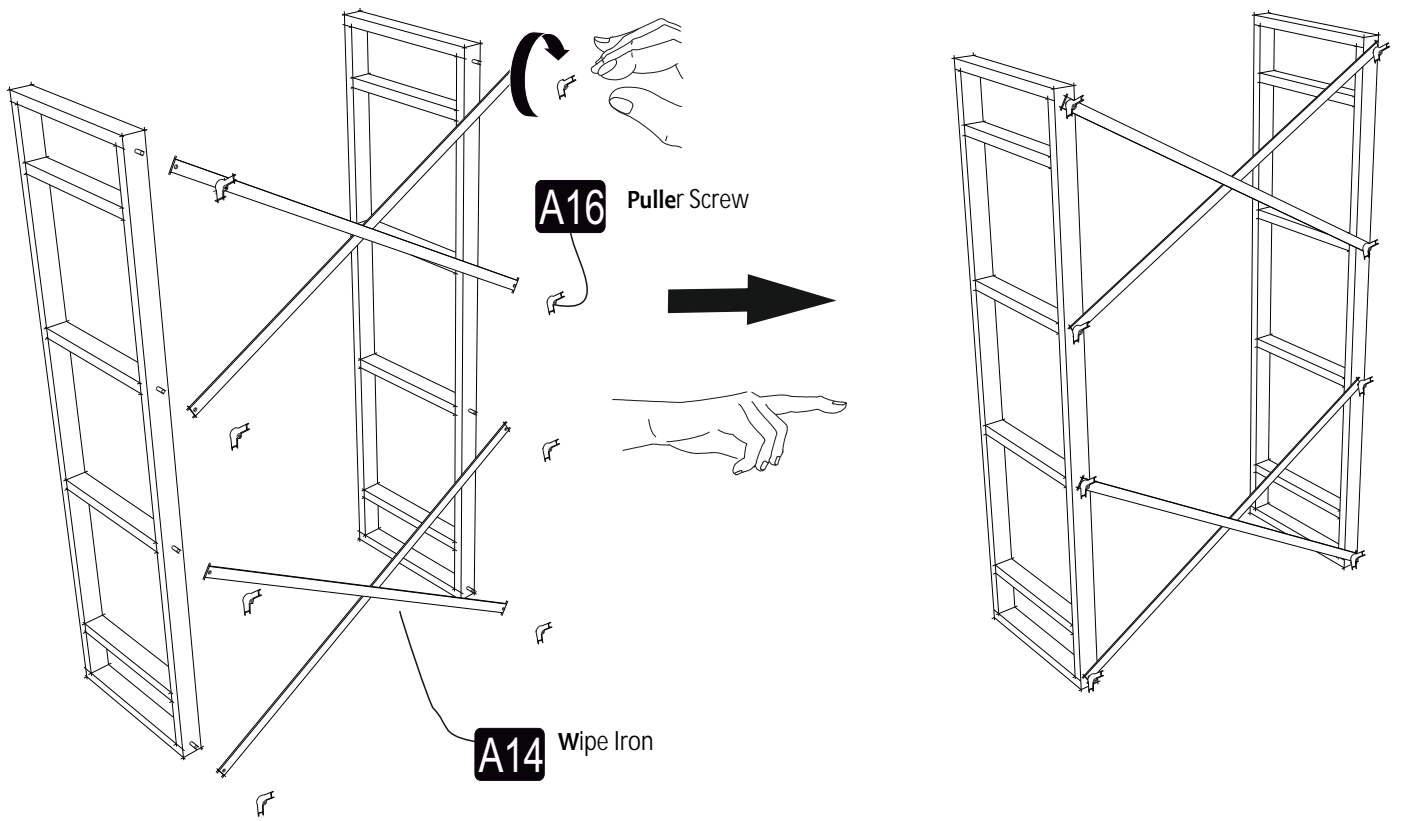

MAKRO KİTAPLIK

ASSEMBLYMANUEL

This unit should be assembled by two persons.

ACCESSORY LIST

The necessary tools (not included)

A16 M6X35 Screw  8x	A14 Wipe Iron  4x	A10 Screw  16x
--	--	---

GENERAL VIEW

ASSEMBLY MANUEL