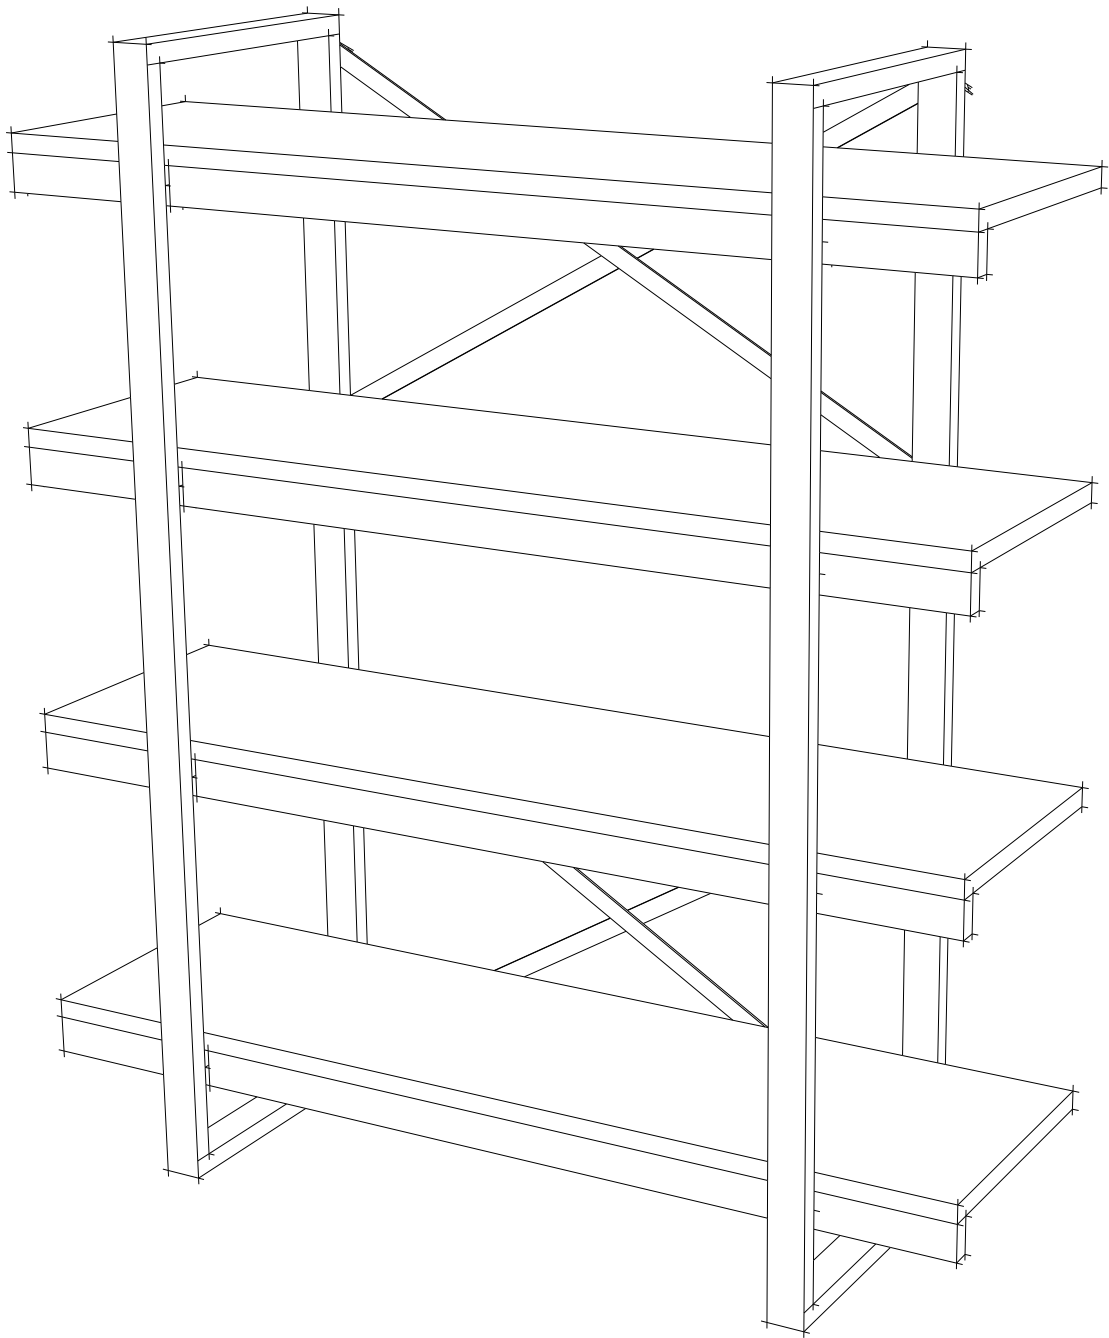

MAKRO KİTAPLIK

ASSEMBLYMANUEL

This unit should be assembled by two persons.

ACCESSORY LIST

The necessary tools (not included)

A16 M6X35 Screw  8x	A14 Wipe Iron  4x	A10 Screw  16x
--	--	---

GENERAL VIEW

ASSEMBLY MANUEL