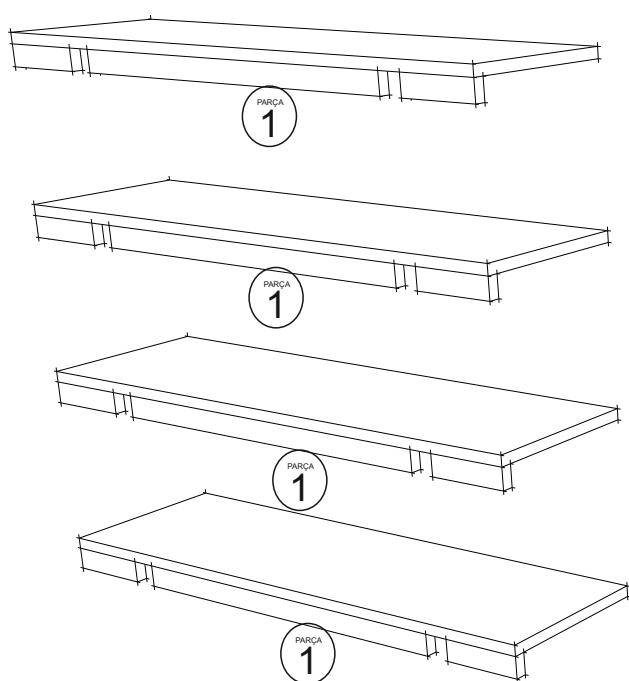

MAKRO KİTAPLIK

ASSEMBLYMANUEL

This unit should be assembled by two persons.

ACCESSORY LIST

The necessary tools (not included)

A16 M6X35 Screw  8x	A14 Wipe Iron  4x	A10 Screw  16x
--	--	---

GENERAL VIEW

ASSEMBLY MANUEL