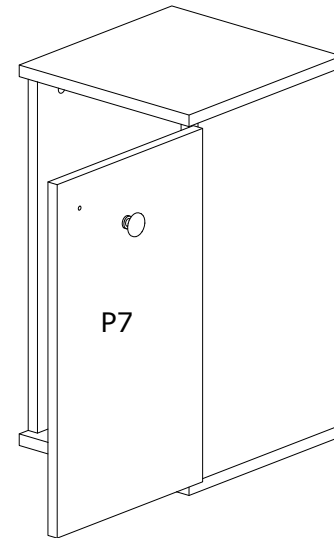

DERIN BATHROOM CABINET

ASSEMBLY INSTRUCTIONS