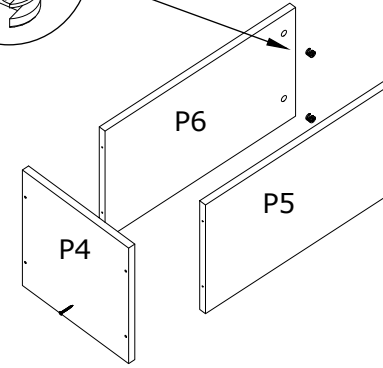

DERIN BATHROOM CABINET

ASSEMBLY INSTRUCTIONS