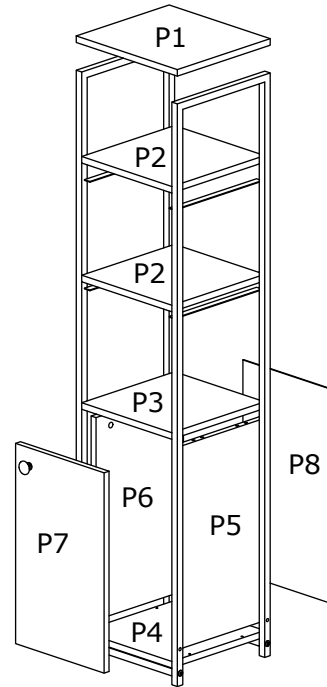

DERIN BATHROOM CABINET

ASSEMBLY INSTRUCTIONS

DERIN BATHROOM CABINET

ASSEMBLY INSTRUCTIONS

4*50 SCREW

4 Adet

3,5*18 SCREW

16 Adet

4*30 SCREW

8 Adet

M6*30 SCREW

4 Adet

FLAT HINGE

2 Adet

HINGE BOTTOM

2 Adet

BUTTON HANDLE

1 Adet

ALLEN KEY

1 Adet

NAIL

20 Adet

Gövde

4 Adet