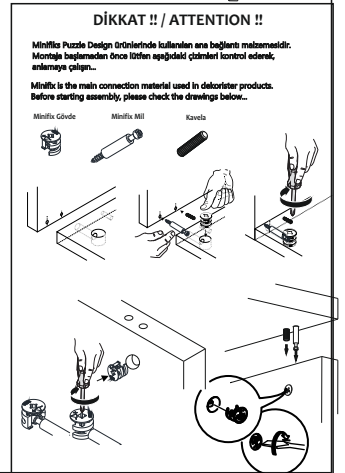

1.Step

2.Step

3. Step

A10 3,5x18 YHB Vida

4. Step