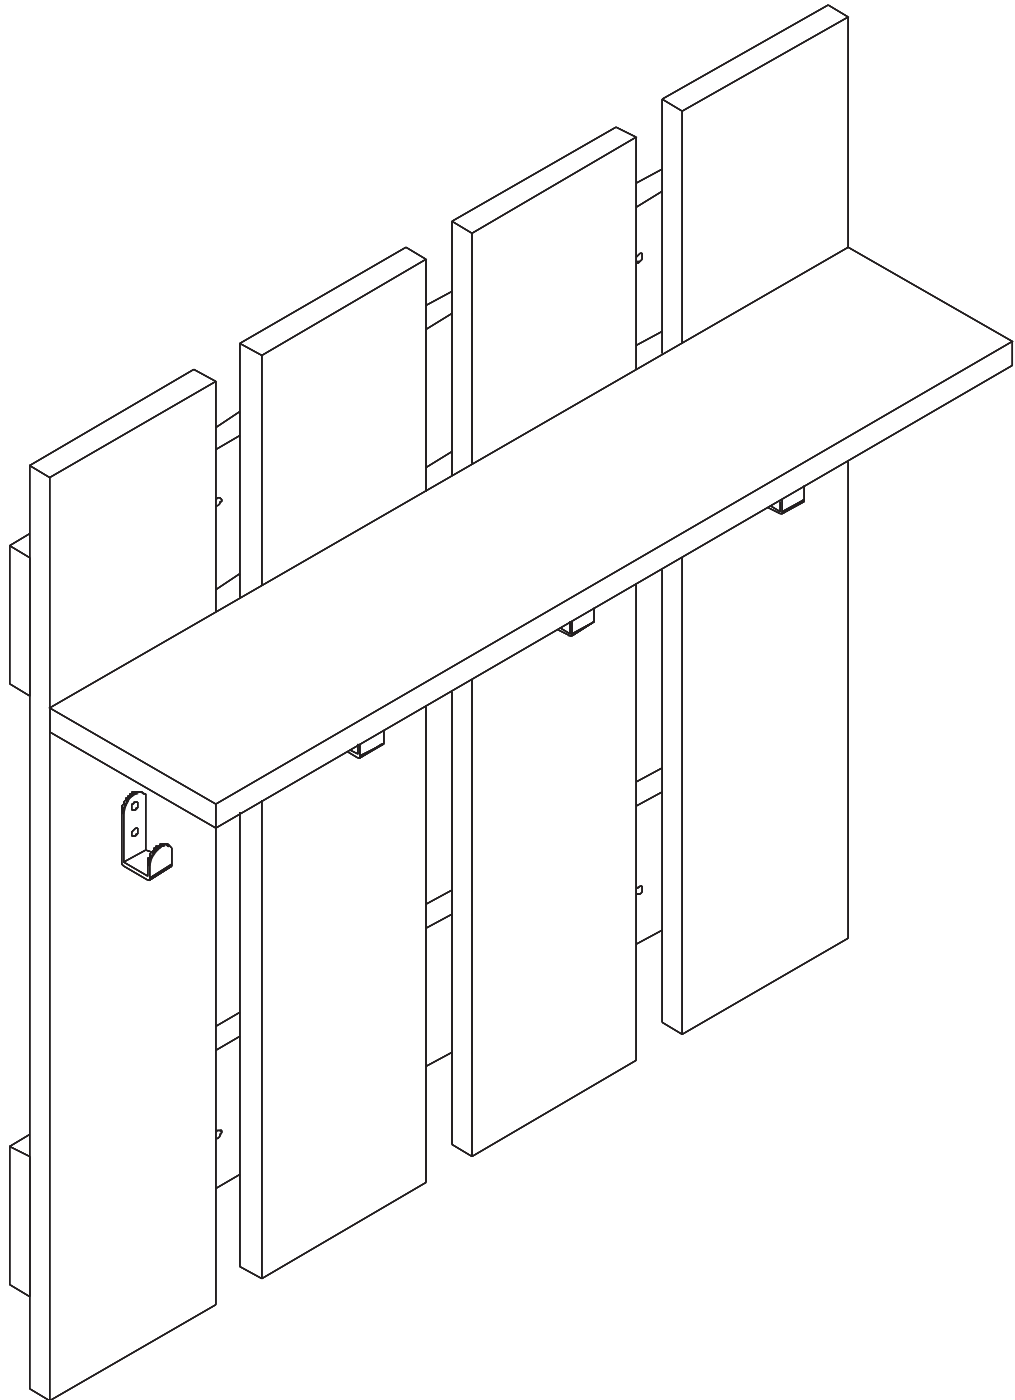

CARINA HANGER

ACCESSORY LIST

3,5*18 Screw

Hanger

Pim

5*70 Screw

4*50 Screw

Screw 4*30