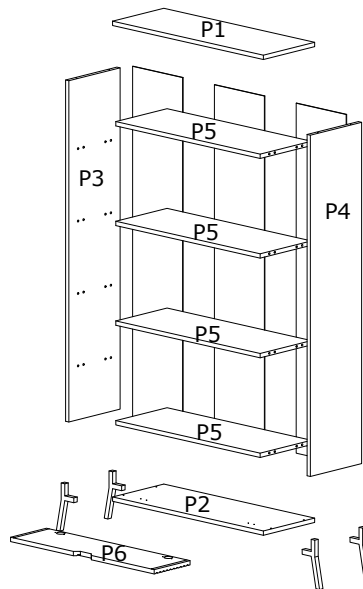

NUMANA BOOKSHELF

ASSEMBLY INSTRUCTIONS

MINIFIX  16 PCS	DUFIX  16 PCS	DOWEL  16 PCS	4*40 SCREW  8 PCS	3,5*18 SCREW  8 PCS	4*50 SCREW  8 PCS
HINGE  2 PCS	HINGE  2 PCS	NAIL  60 PCS	MINIFIX TAP  16 PCS	SHELF SUPPORT  2 PCS	SCREW TAP  8 PCS