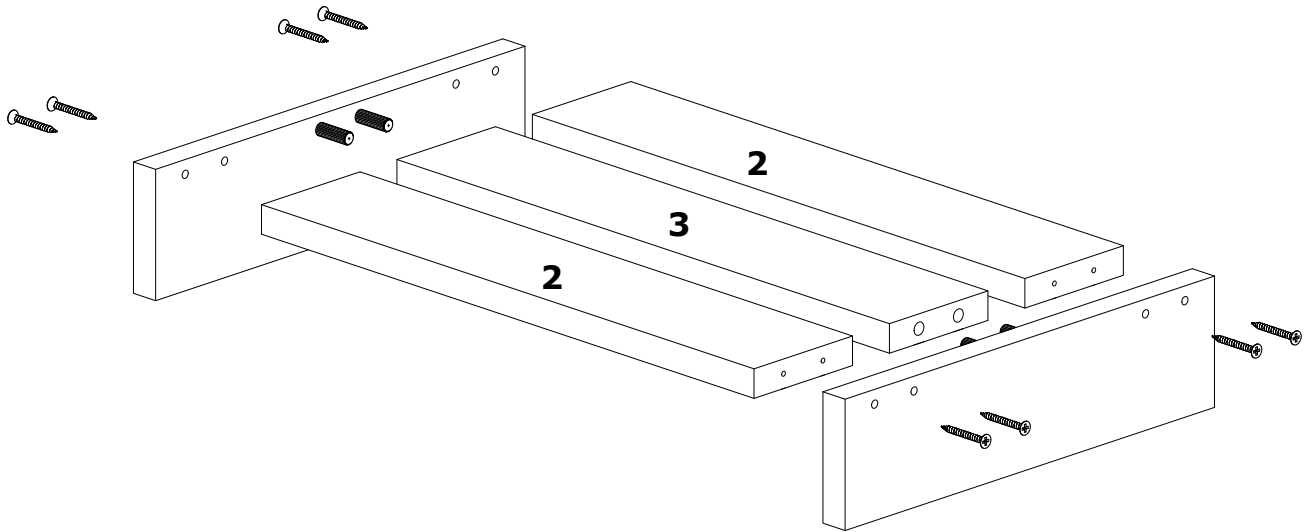

STEP 1 :

6 PCS