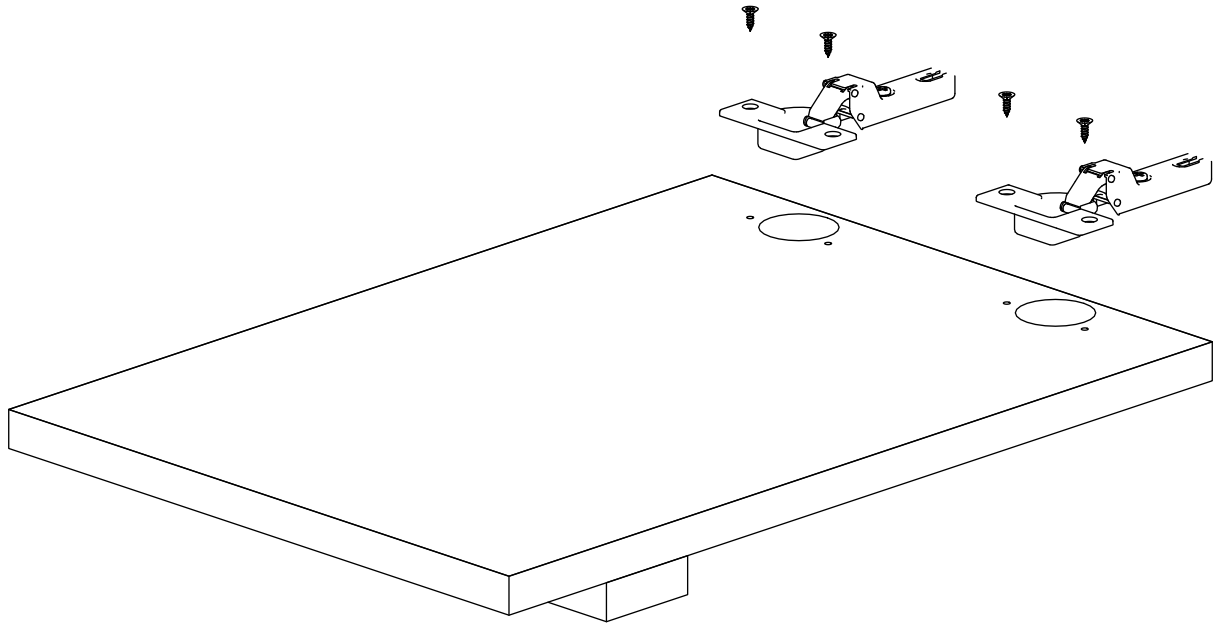

STEP 1 :

3,5*18 SCREW

3 PCS

STEP 2 :

3,5*18 SCREW