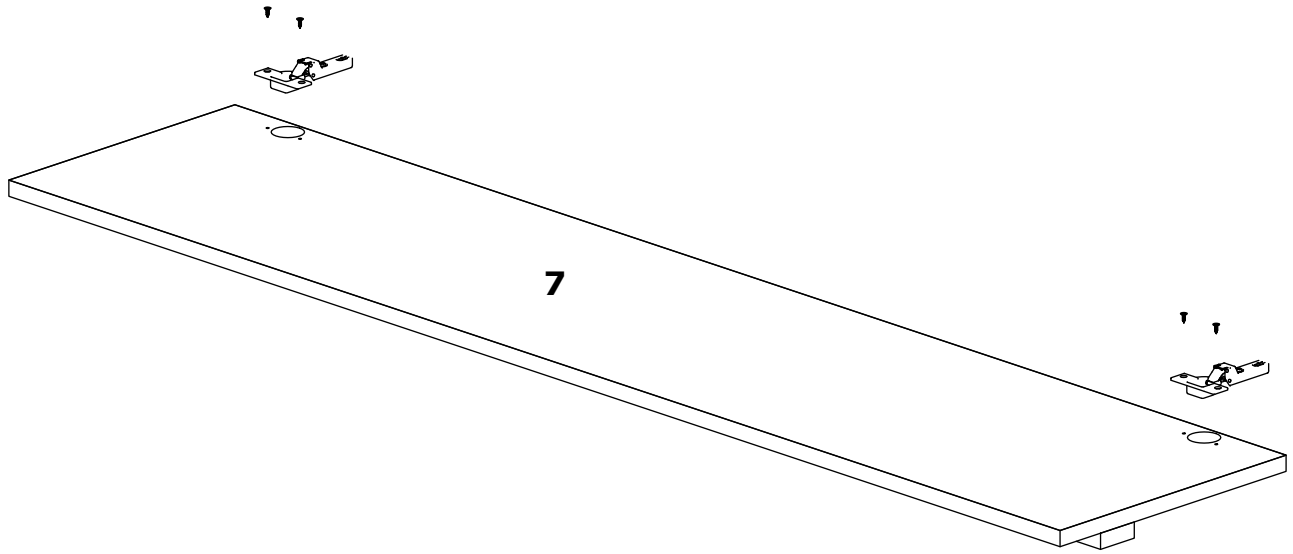

STEP 1 :

3,5*18 SCREW

STEP 2 :

3,5*18 SCREW