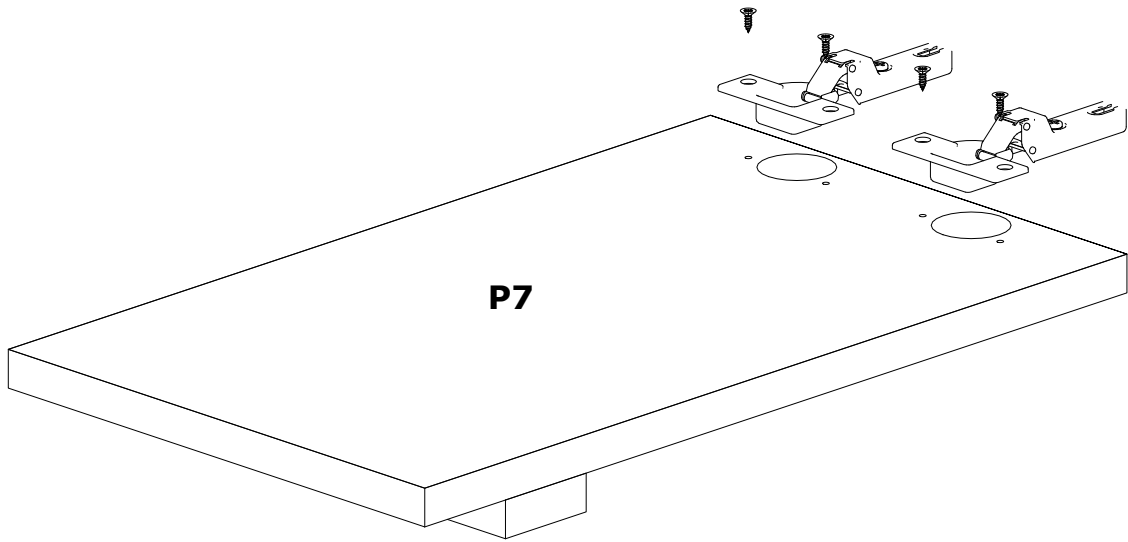

STEP 1 :

3,5*18 SCREW

2 PCS

STEP 2 :

3,5*18 SCREW