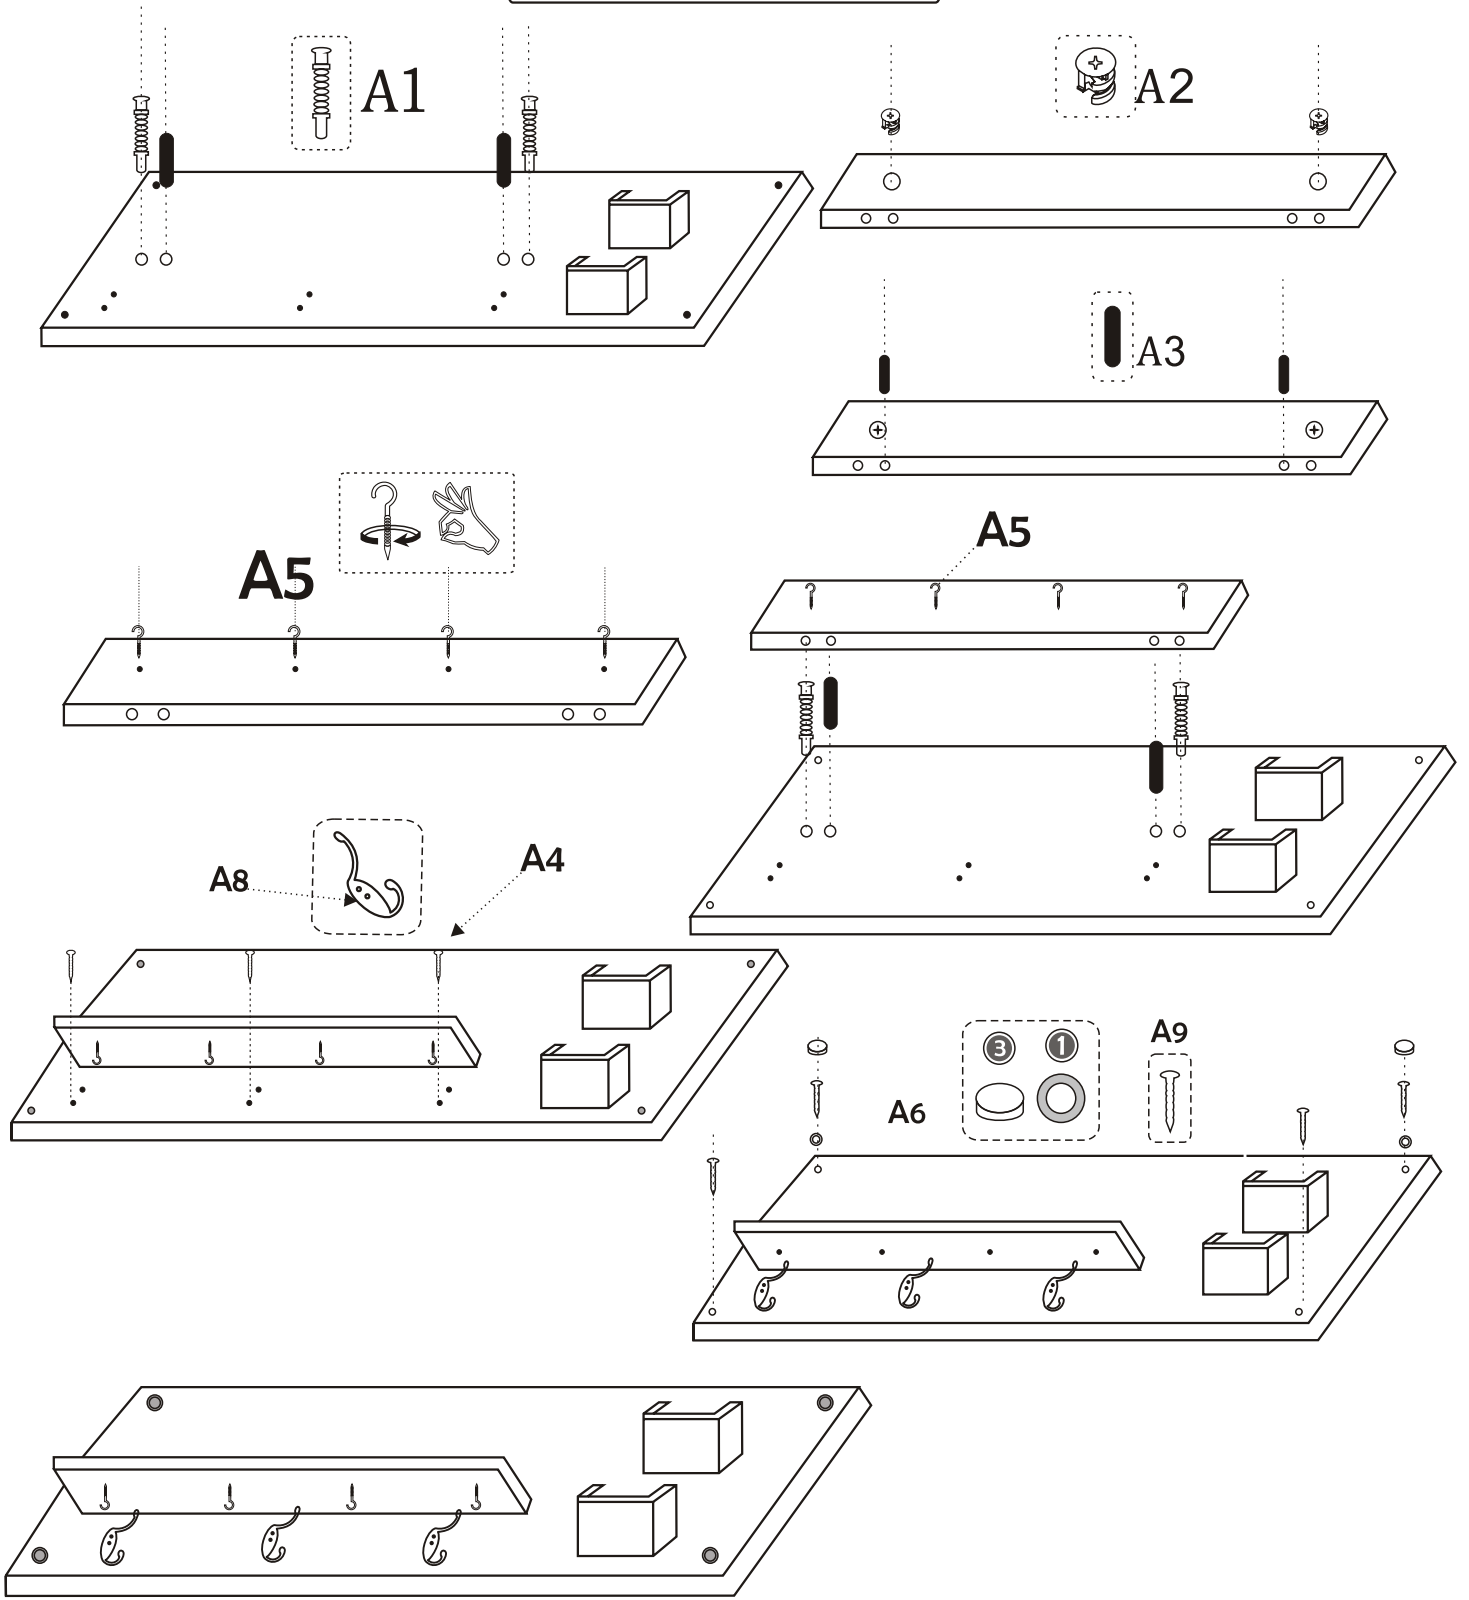

HAMRA

Piece	Piece	Piece	Piece	Piece	Piece	Piece	Piece	Piece	Piece
2	2	2	6	4	4	4	3	4	4
A1	A2	A3	A4	A5	A6	A6	A8	A9	A9

In case you need a spare part please indicate "model number" and "piecenumber" shown in the assembly, instructions.

Piece	Piece	Piece	Piece	Piece
16	16	16	32	
A2	A3	A4	A7	

P2

In case you need a spare part please indicate "model number" and "piecenumber" shown in the assembly, instructions.

FIUME SIDEBOARD