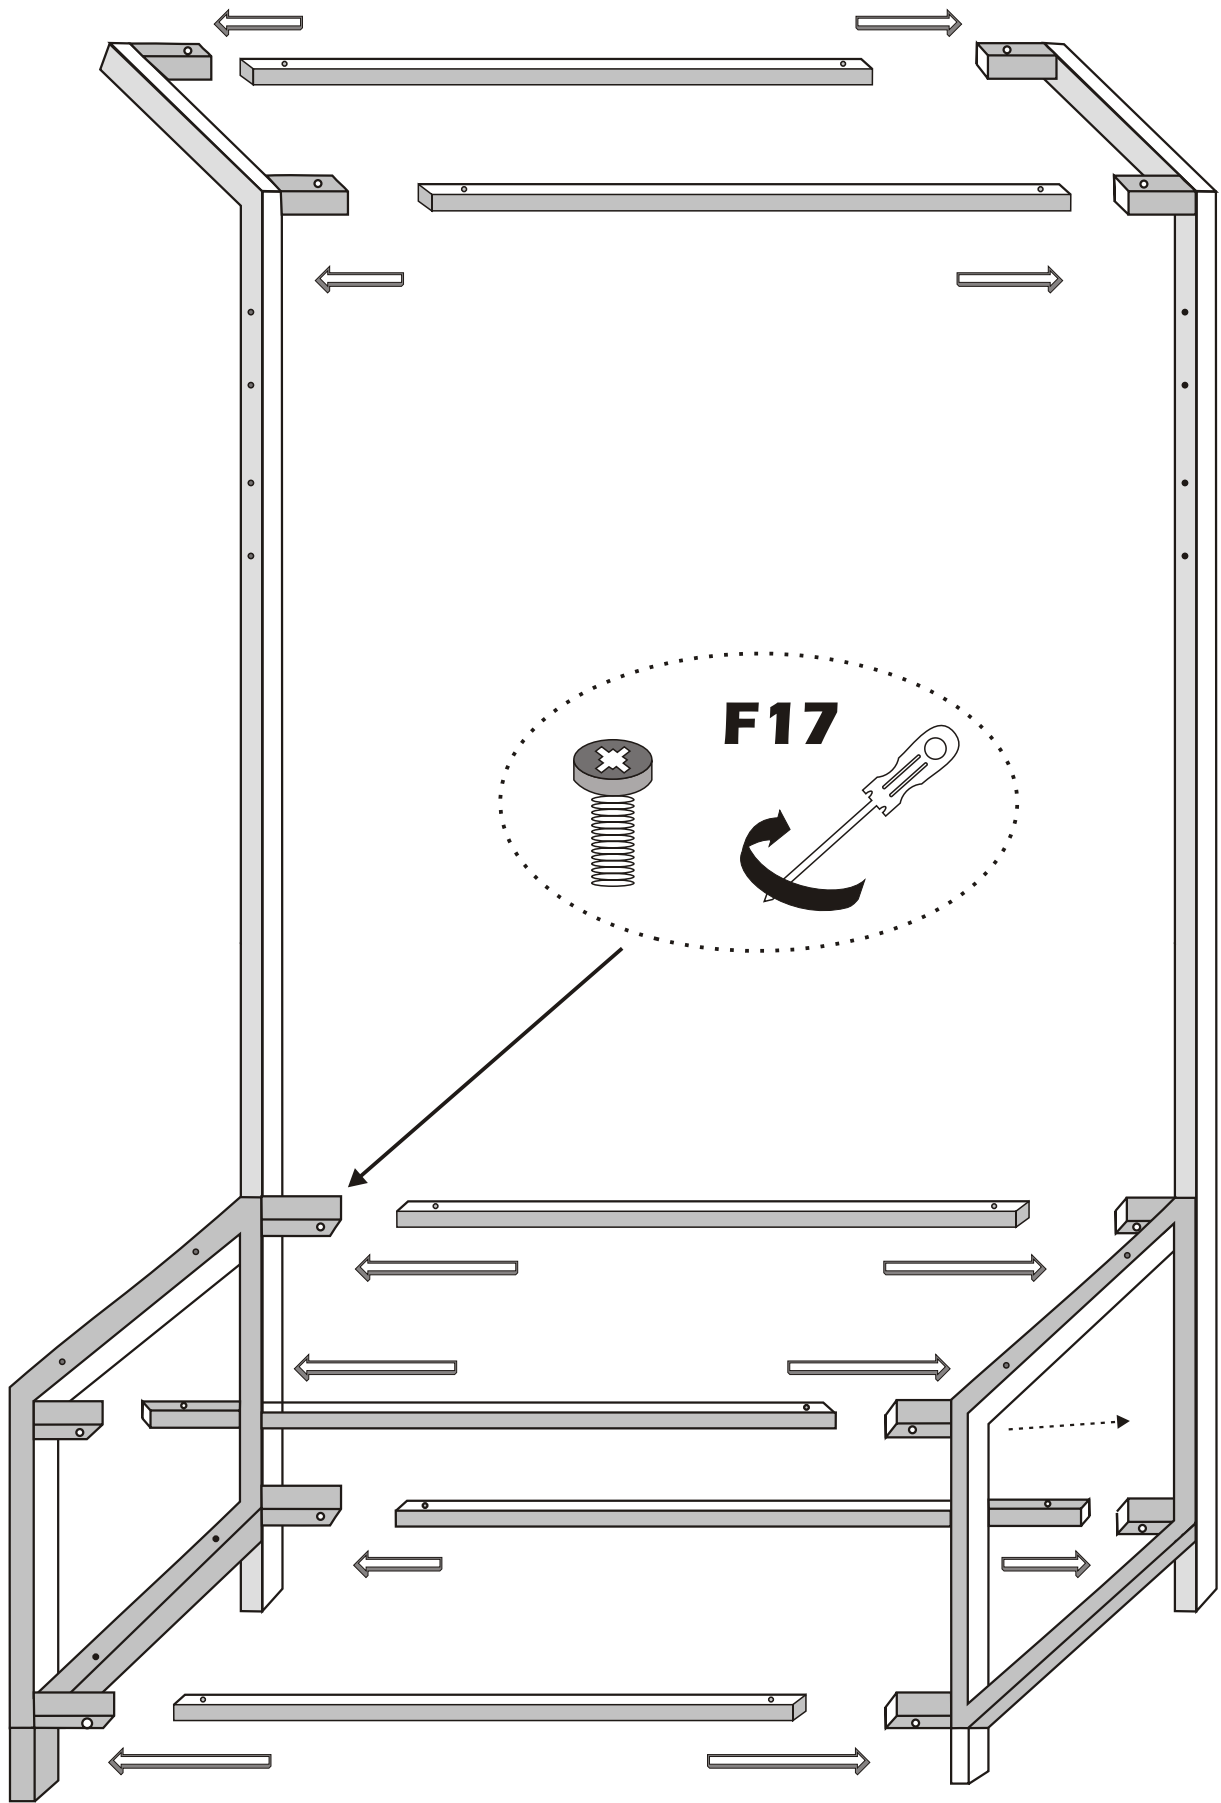

GIRNE

Assembly Manual

KALUNE DESIGN
furniture

ATTENTION !!

Minifix is the main connection material used in Decortile products ,
Before starting assembly , Please check the drawings below

Accessory List

F16 4 X 40 m  24X	N20 18 X 3,5 m  15X	F17  12X	 7X
---	---	---	---

General View

2

3