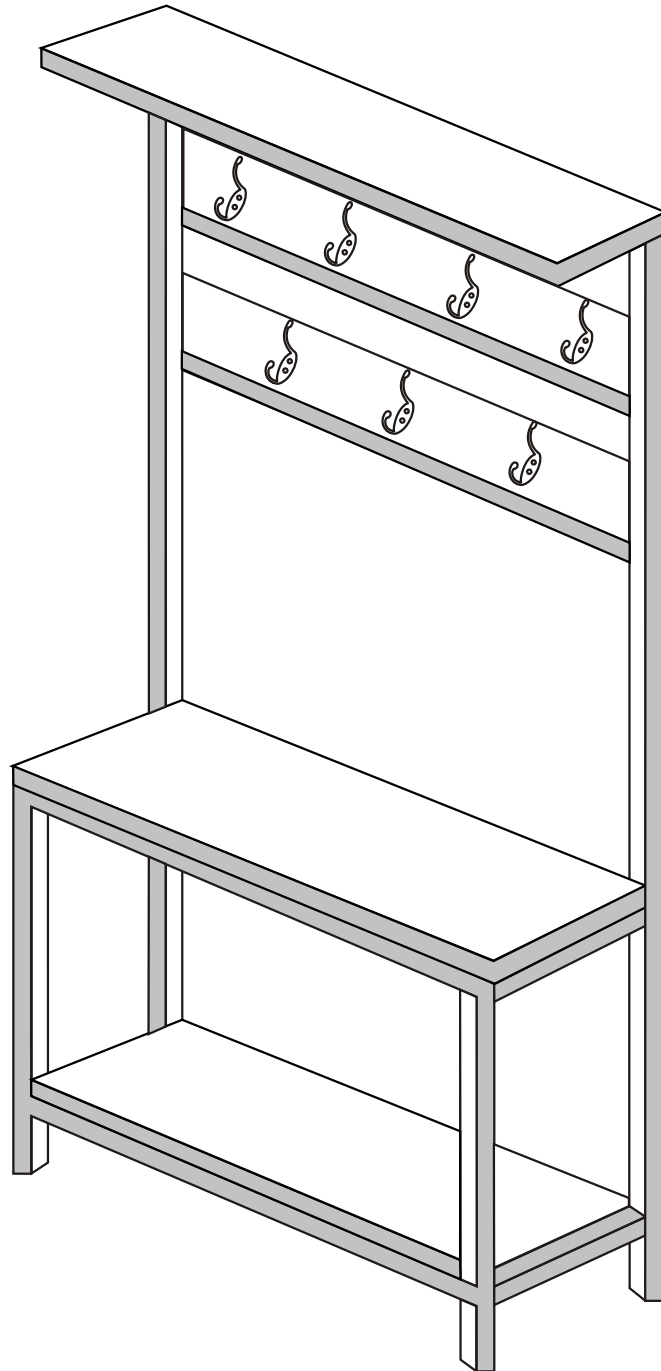

GIRNE

Assembly Manual

KALUNE DESIGN
furniture

ATTENTION !!

Minifix is the main connection material used in Decortile products ,
Before starting assembly , Please check the drawings below

Accessory List

F16 4 X 40 m  24X	N20 18 X 3,5 m  15X	F17  12X	 7X
---	---	---	---

General View

2

3