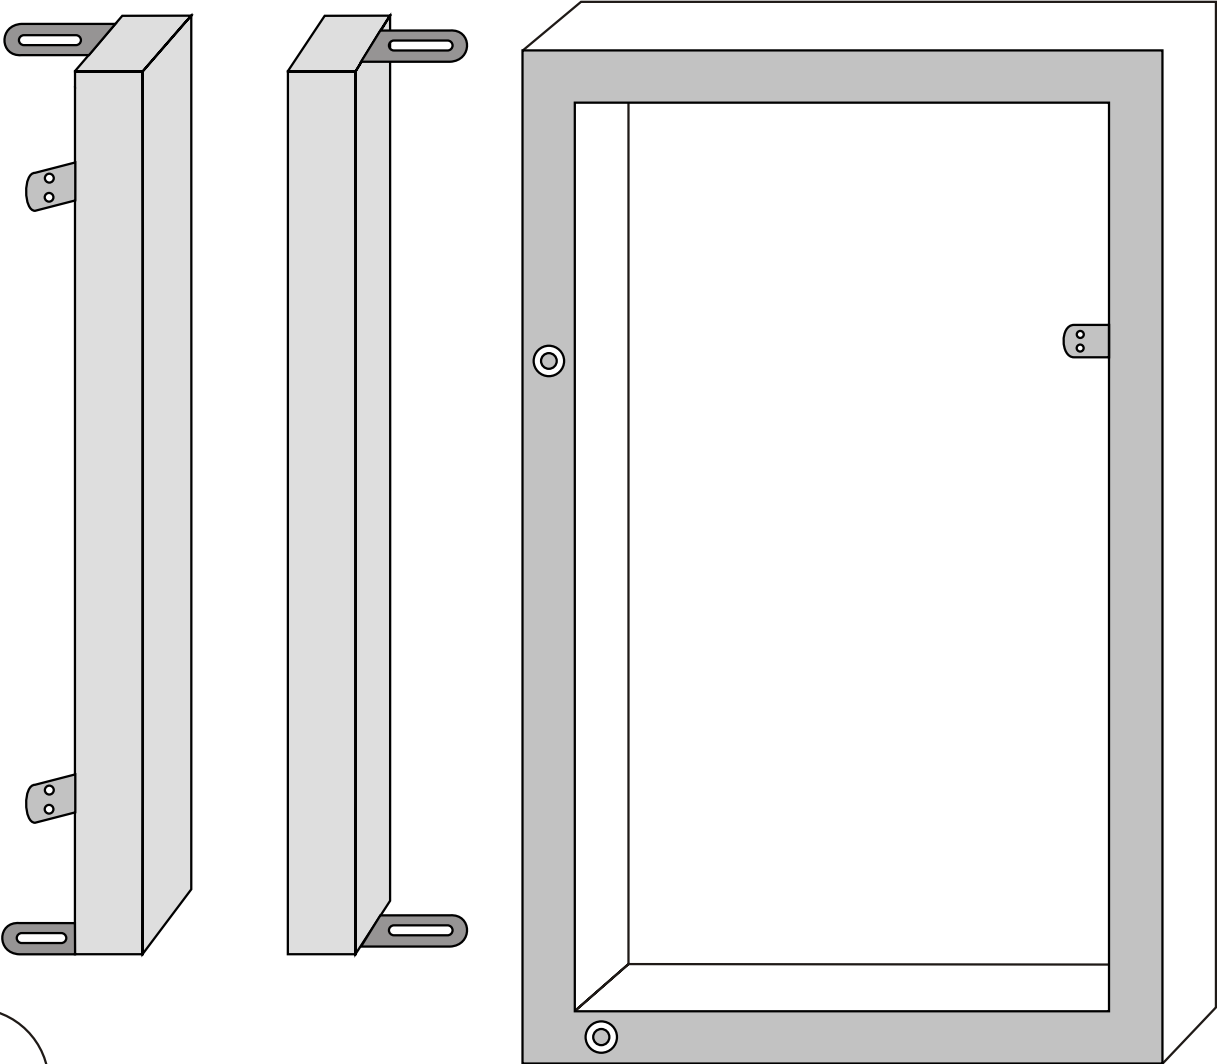

OGENE

Assembly Manual

KALUNE DESIGN
furniture

ATTENTION !!

OGENE

Minifix is the main connection material used in Decortile products ,
Before starting assembly , Please check the drawings below

Accessory List

| | |
|--|---|
| <p>F16</p>  <p>8X</p> | <p>F17</p>  <p>4X</p> |
|--|---|

General View

1

2

3