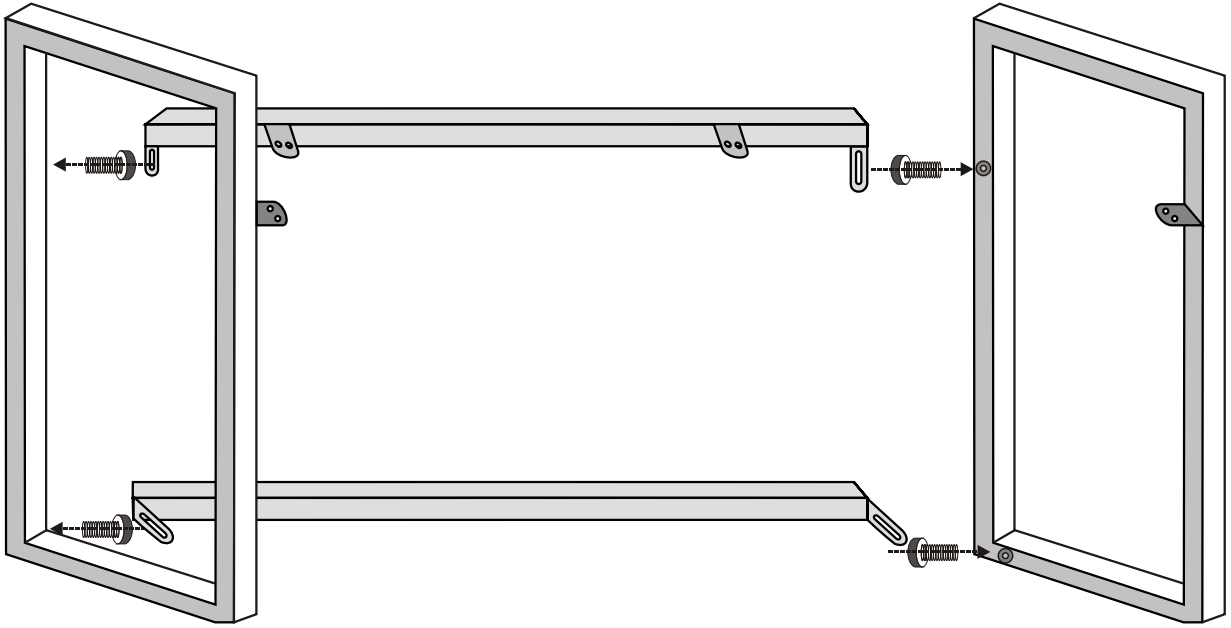

OGENE

Assembly Manual

KALUNE DESIGN
furniture

ATTENTION !!

OGENE

Minifix is the main connection material used in Decortile products ,
Before starting assembly , Please check the drawings below

Accessory List

| | |
|--|---|
| <p>F16</p>  <p>8X</p> | <p>F17</p>  <p>4X</p> |
|--|---|

General View

1

2

3