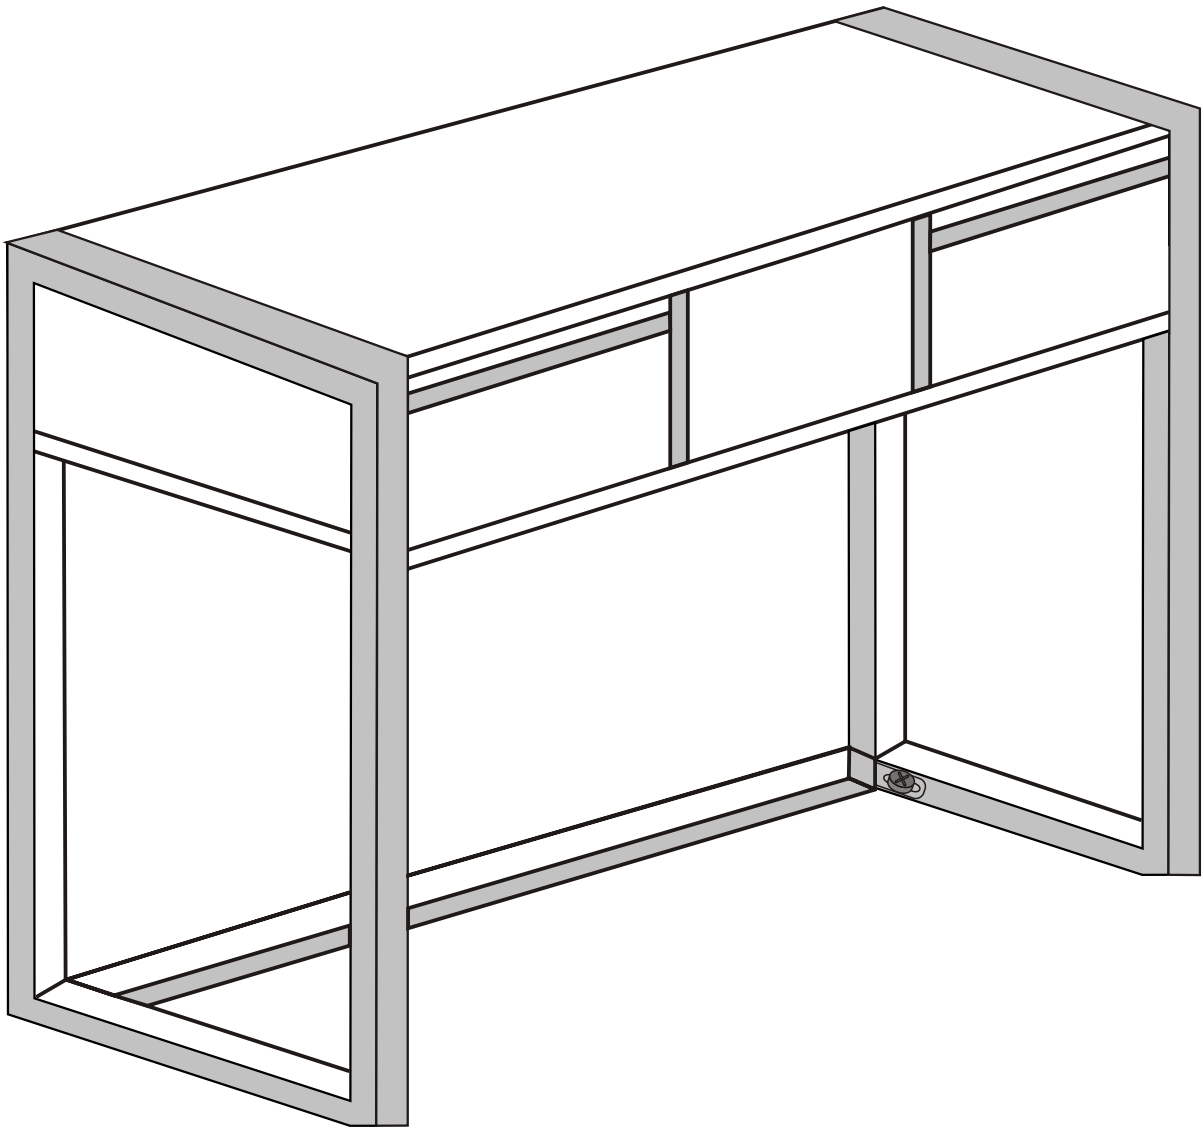

OGENE

Assembly Manual

KALUNE DESIGN
furniture

ATTENTION !!

OGENE

Minifix is the main connection material used in Decortile products ,
Before starting assembly , Please check the drawings below

Accessory List

| | |
|--|---|
| <p>F16</p>  <p>8X</p> | <p>F17</p>  <p>4X</p> |
|--|---|

General View

1

2

3