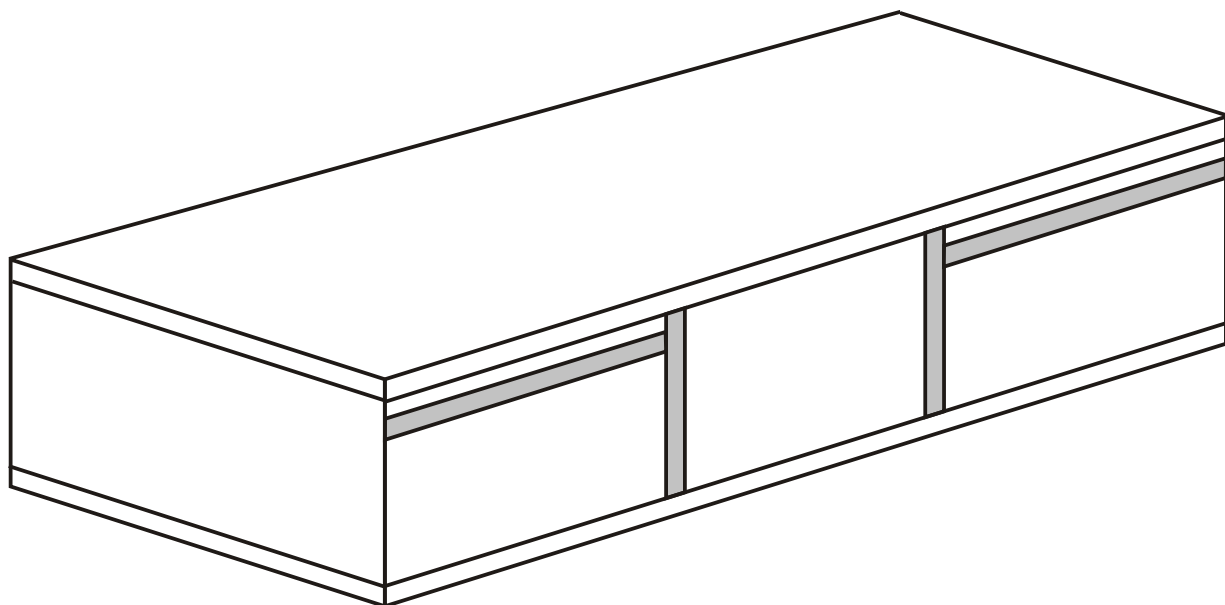

OGENE

Assembly Manual

KALUNE DESIGN
furniture

ATTENTION !!

OGENE

Minifix is the main connection material used in Decortile products ,
Before starting assembly , Please check the drawings below

Accessory List

| | |
|--|---|
| <p>F16</p>  <p>8X</p> | <p>F17</p>  <p>4X</p> |
|--|---|

General View

1

2

3