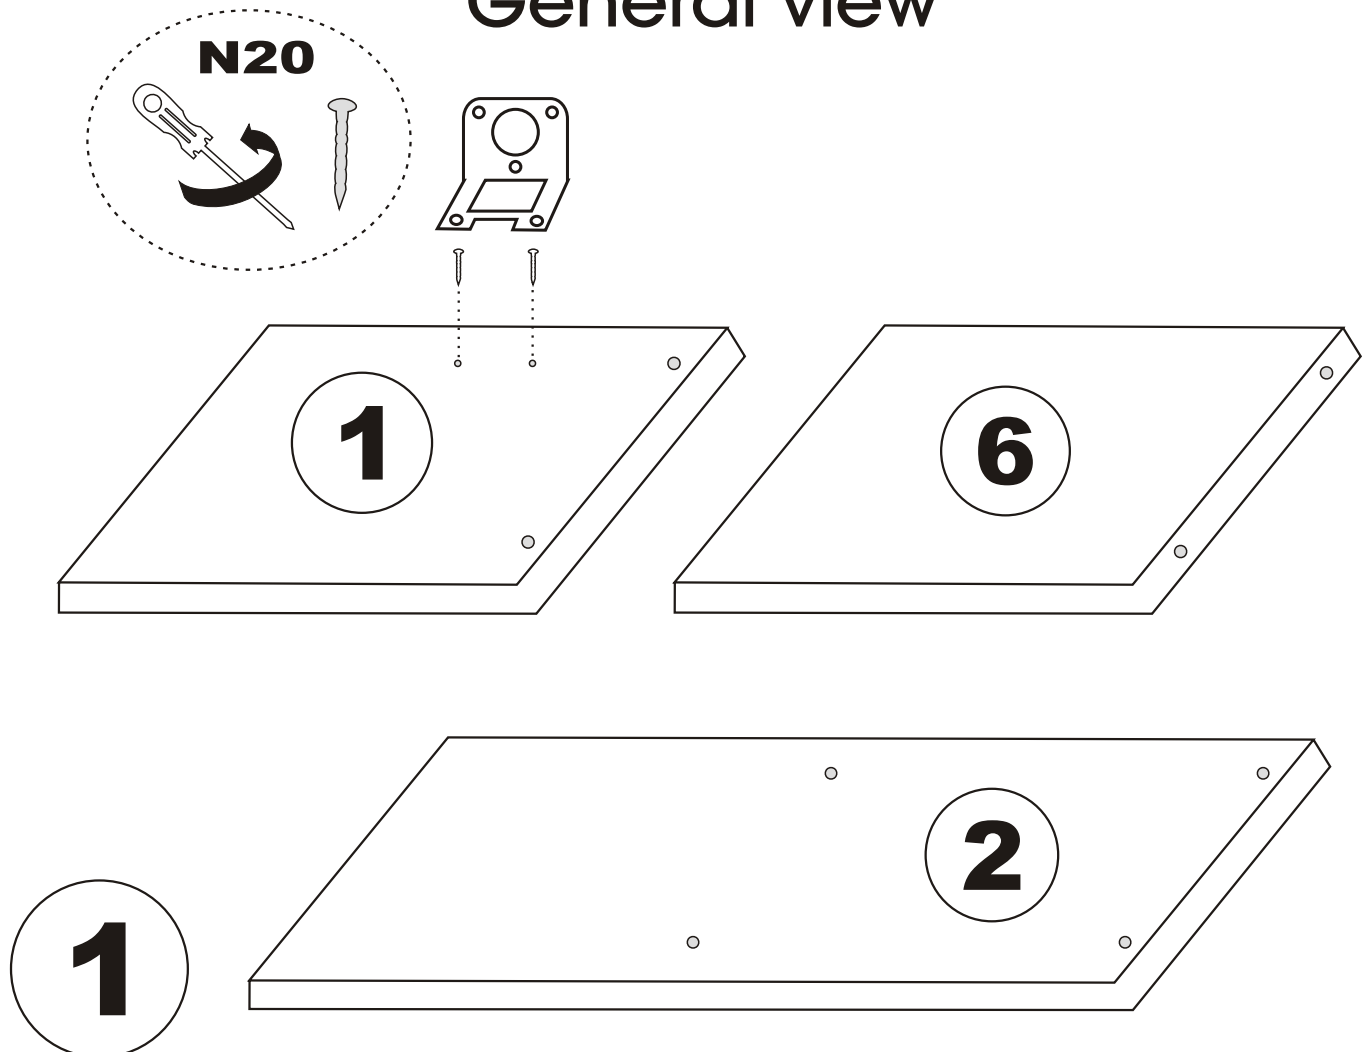

# Piramit Duvar Rafi

ATTENTION !!

Minifix is the main connection material used in Decortile products ,  
Before starting assembly , Please check the drawings below

## Accessory List

<b>T5</b>  <b>1X</b>	<b>N20</b>  <b>8X</b>	 <b>2X</b>
<b>T24</b>  <b>20X</b>	 <b>2X</b>	 <b>2X</b>

## General view

**3**

4

**6**