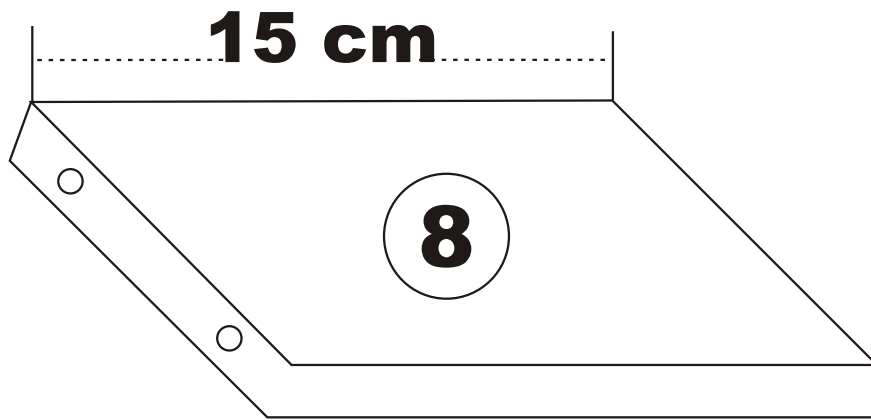

AMANOS

Assembly Manual

KALUNE DESIGN
furniture

AMANOS **ATTENTION !!!**

Minifix is the main connection material used in Decortile products ,
Before starting assembly , Please check the drawings below

ACCESSORY LIST

 T25 1X	 T24 32X	 N20 12X
 3X	 3X	 3X

GENERAL VIEW

1

3

5

6

7

8