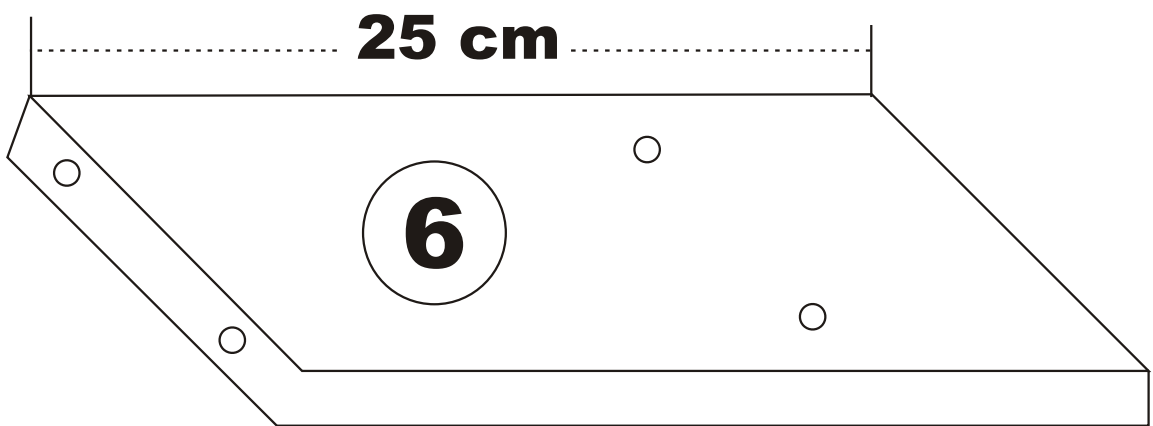

AMANOS

Assembly Manual

KALUNE DESIGN
furniture

AMANOS **ATTENTION !!!**

Minifix is the main connection material used in Decortile products ,
Before starting assembly , Please check the drawings below

ACCESSORY LIST

 T25 1X	 T24 32X	 N20 12X
 3X	 3X	 3X

GENERAL VIEW

1

3

5

6

7

8