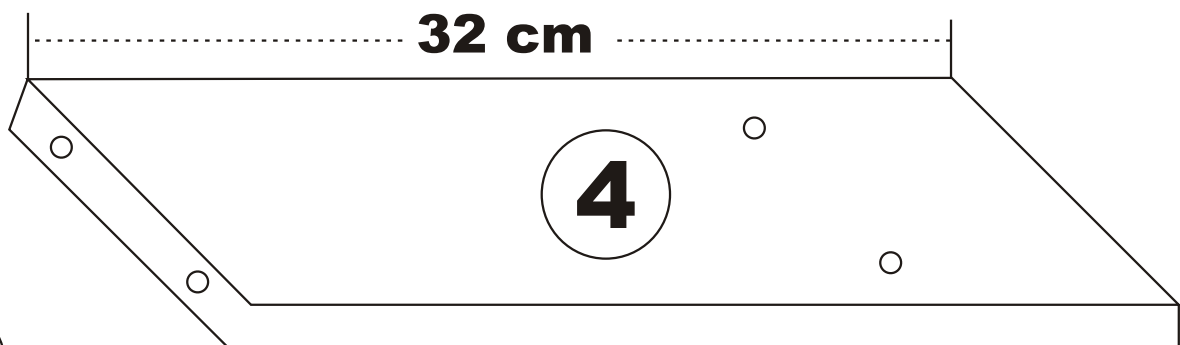

AMANOS

Assembly Manual

KALUNE DESIGN
furniture

AMANOS **ATTENTION !!!**

Minifix is the main connection material used in Decortile products ,
Before starting assembly , Please check the drawings below

ACCESSORY LIST

 T25 1X	 T24 32X	 N20 12X
 3X	 3X	 3X

GENERAL VIEW

1

3

5

6

7

8