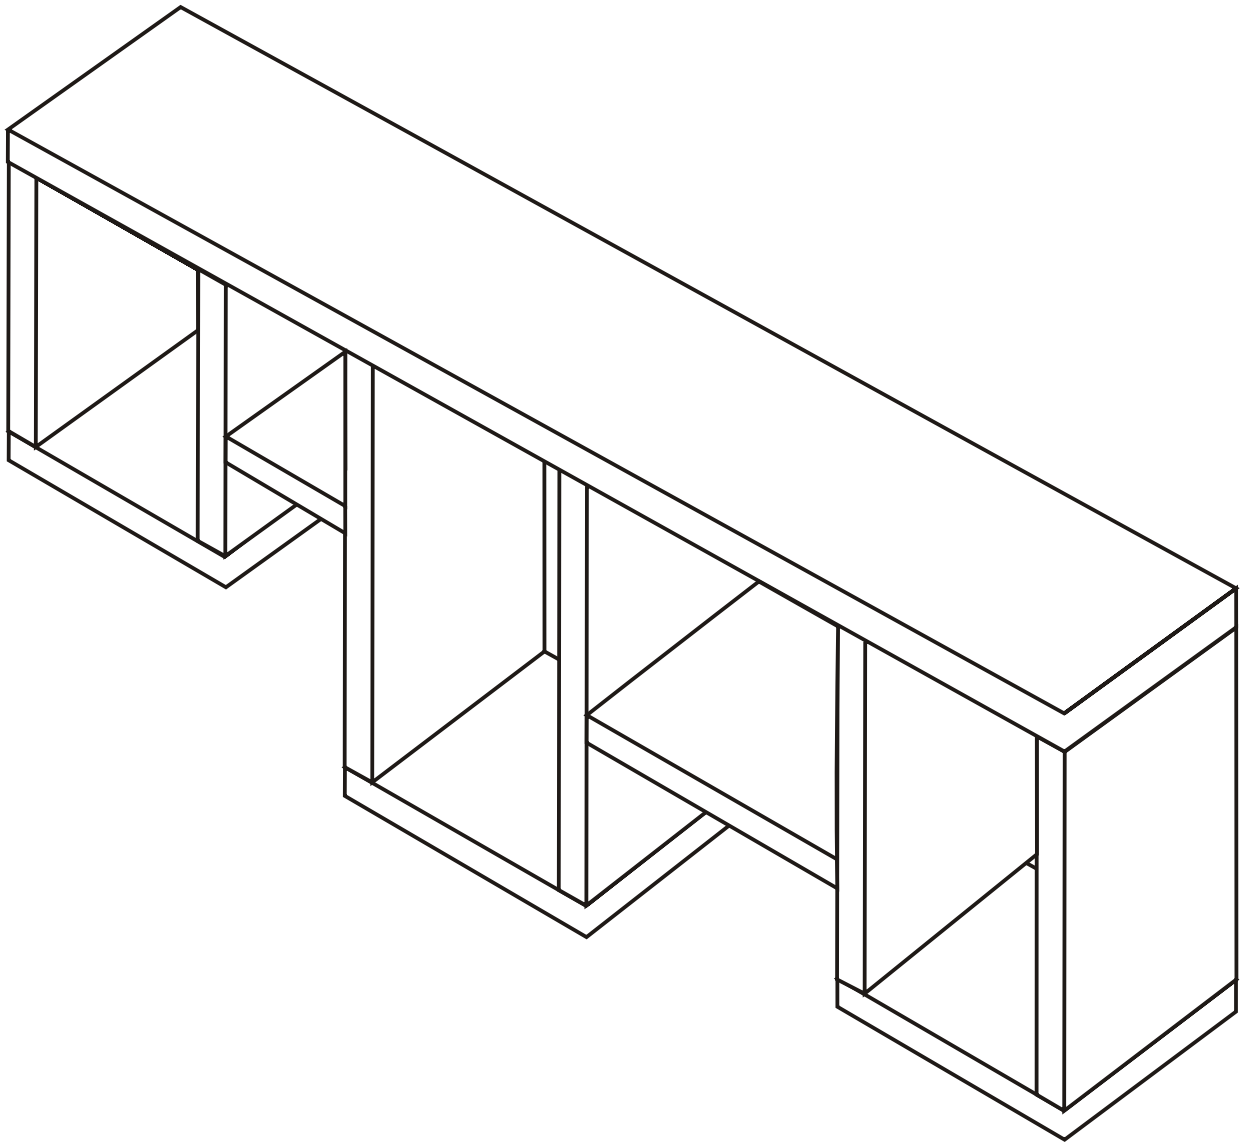

AMANOS

Assembly Manual

KALUNE DESIGN
furniture

AMANOS **ATTENTION !!!**

Minifix is the main connection material used in Decortile products ,
Before starting assembly , Please check the drawings below

ACCESSORY LIST

 T25 1X	 T24 32X	 N20 12X
 3X	 3X	 3X

GENERAL VIEW

1

3

5

6

7

8