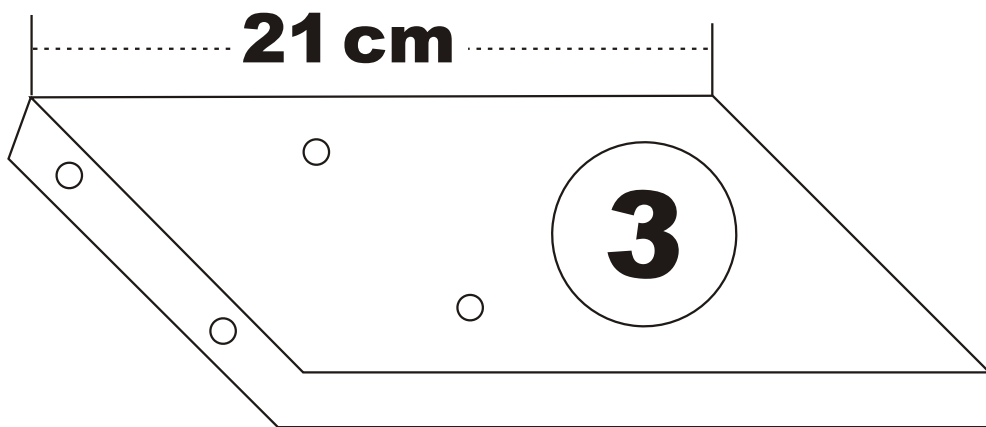

AMANOS

Assembly Manual

KALUNE DESIGN
furniture

AMANOS **ATTENTION !!!**

Minifix is the main connection material used in Decortile products ,
Before starting assembly , Please check the drawings below

ACCESSORY LIST

 T25 1X	 T24 32X	 N20 12X
 3X	 3X	 3X

GENERAL VIEW

1

3

5

6

7

8