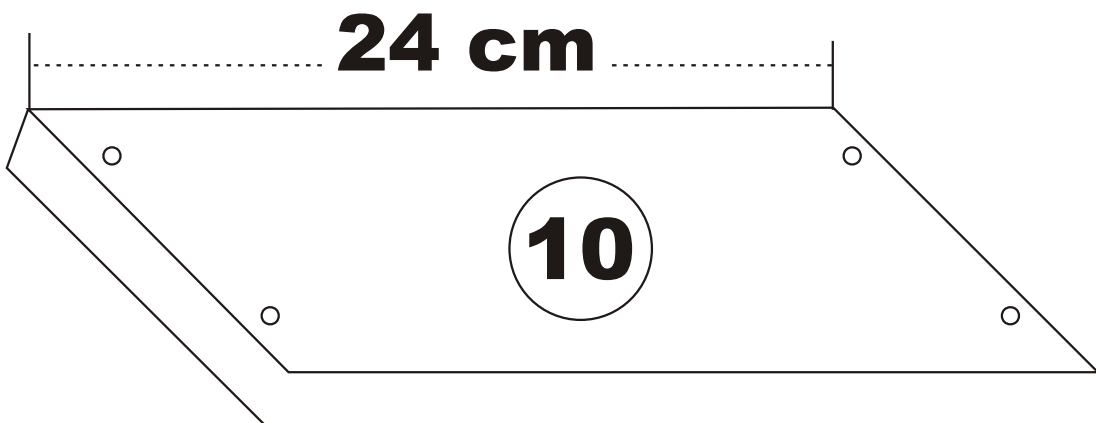

AMANOS

Assembly Manual

KALUNE DESIGN
furniture

AMANOS **ATTENTION !!!**

Minifix is the main connection material used in Decortile products ,
Before starting assembly , Please check the drawings below

ACCESSORY LIST

 T25 1X	 T24 32X	 N20 12X
 3X	 3X	 3X

GENERAL VIEW

1

3

5

6

7

8