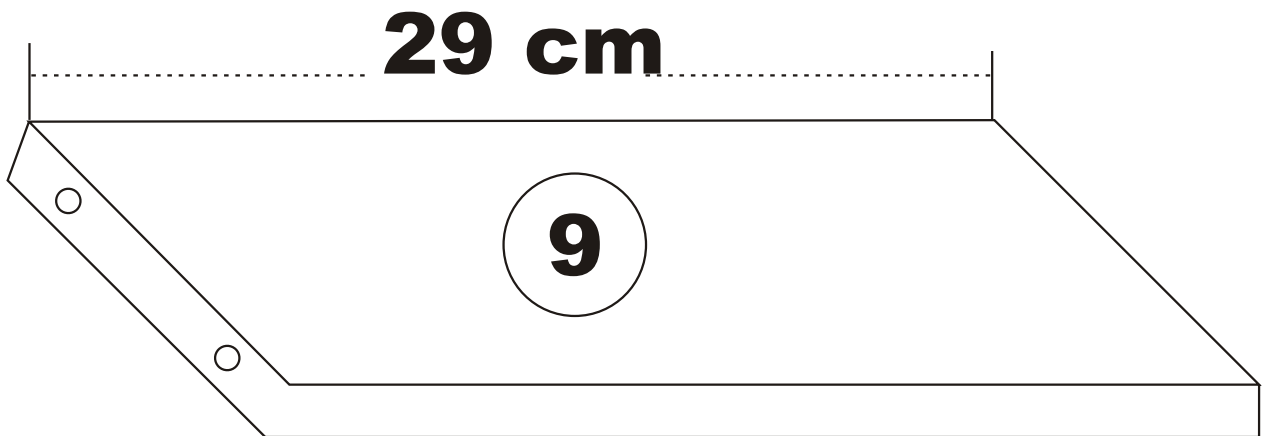

AMANOS

Assembly Manual

KALUNE DESIGN
furniture

AMANOS **ATTENTION !!!**

Minifix is the main connection material used in Decortile products ,
Before starting assembly , Please check the drawings below

ACCESSORY LIST

 T25 1X	 T24 32X	 N20 12X
 3X	 3X	 3X

GENERAL VIEW

1

3

5

6

7

8