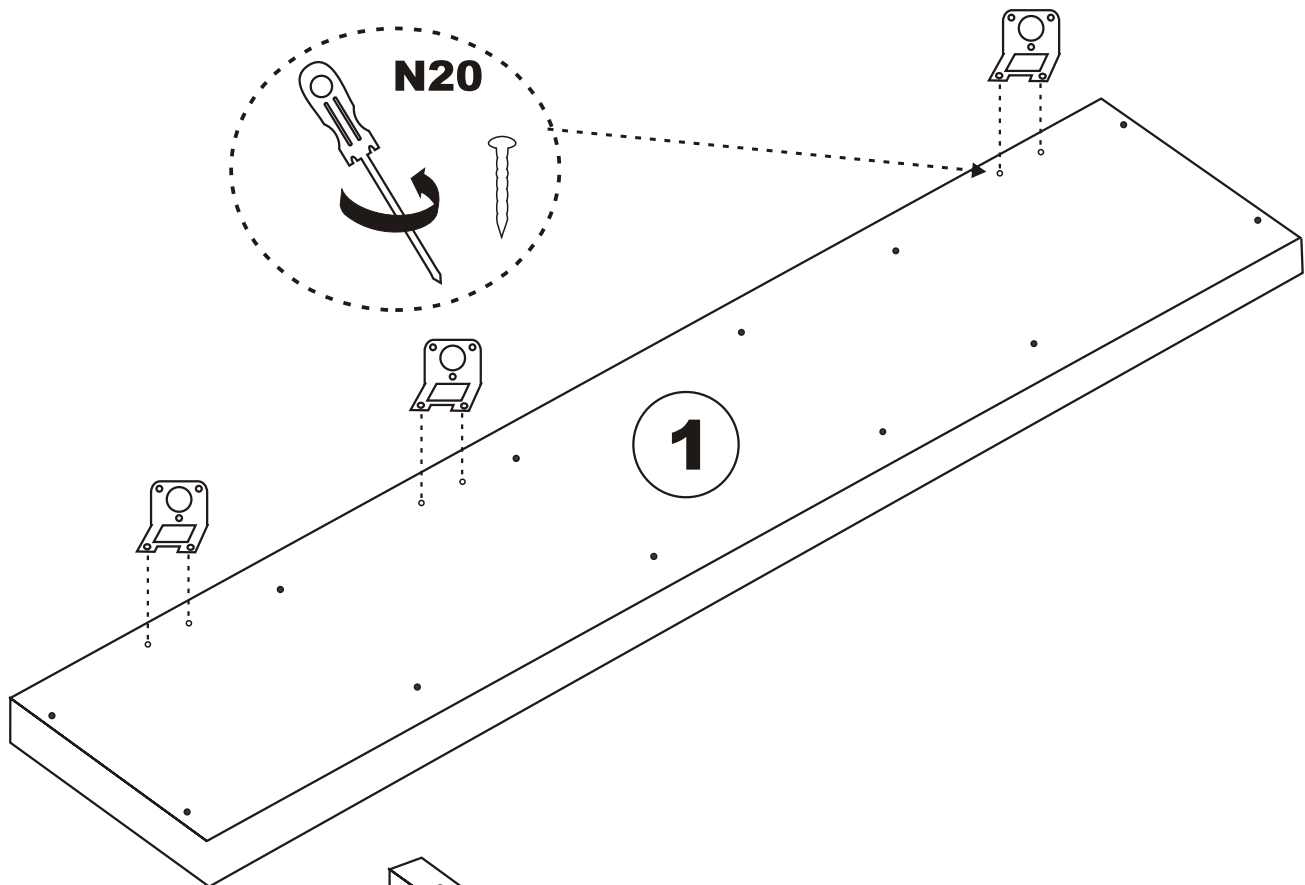

AMANOS

Assembly Manual

KALUNE DESIGN
furniture

AMANOS **ATTENTION !!!**

Minifix is the main connection material used in Decortile products ,
Before starting assembly , Please check the drawings below

ACCESSORY LIST

 T25 1X	 T24 32X	 N20 12X
 3X	 3X	 3X

GENERAL VIEW

1

3

5

6

7

8