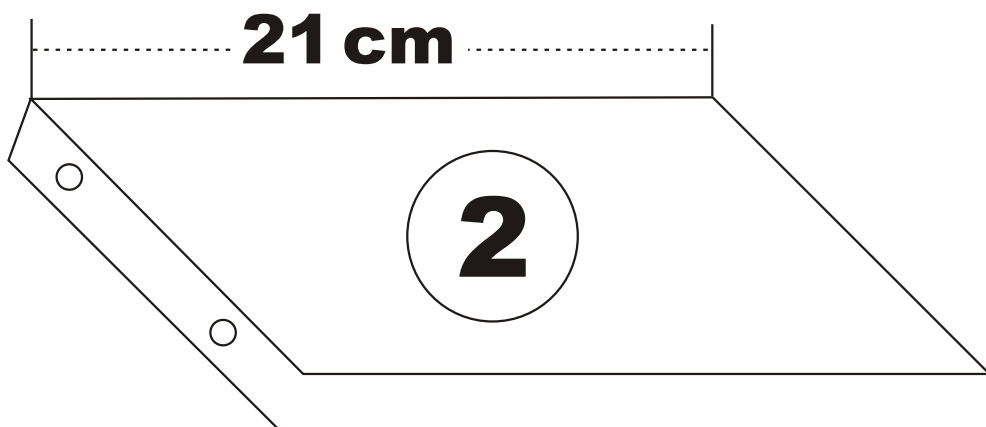

AMANOS

Assembly Manual

KALUNE DESIGN
furniture

AMANOS **ATTENTION !!!**

Minifix is the main connection material used in Decortile products ,
Before starting assembly , Please check the drawings below

ACCESSORY LIST

 T25 1X	 T24 32X	 N20 12X
 3X	 3X	 3X

GENERAL VIEW

1

3

5

6

7

8