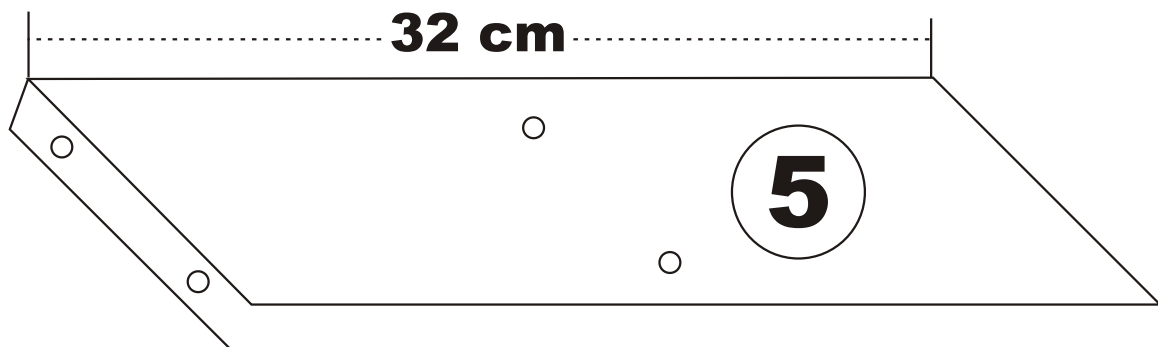

AMANOS

Assembly Manual

KALUNE DESIGN
furniture

AMANOS **ATTENTION !!!**

Minifix is the main connection material used in Decortile products ,
Before starting assembly , Please check the drawings below

ACCESSORY LIST

 T25 1X	 T24 32X	 N20 12X
 3X	 3X	 3X

GENERAL VIEW

1

3

5

6

7

8