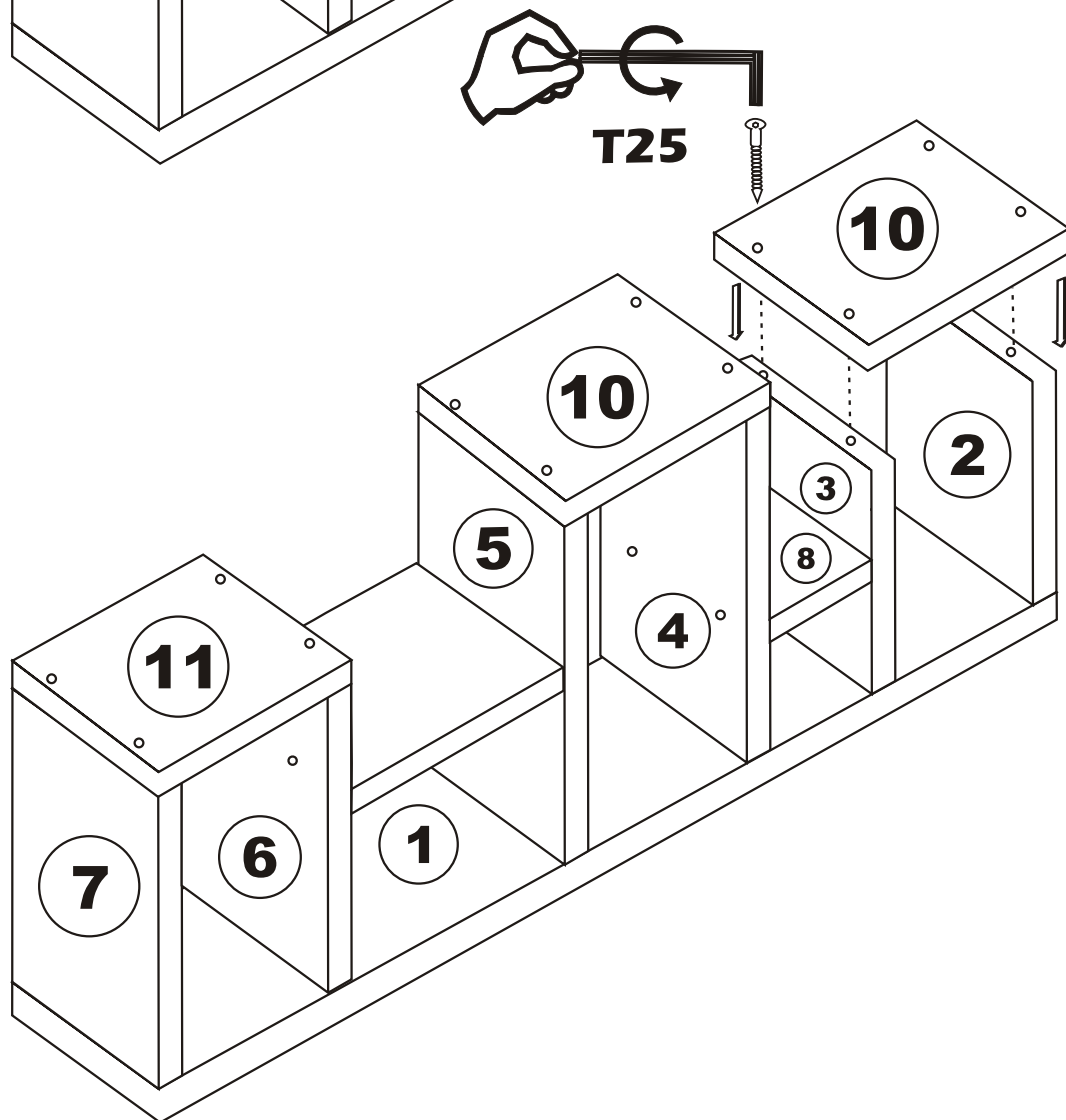

AMANOS

Assembly Manual

KALUNE DESIGN
furniture

AMANOS **ATTENTION !!!**

Minifix is the main connection material used in Decortile products ,
Before starting assembly , Please check the drawings below

ACCESSORY LIST

 T25 1X	 T24 32X	 N20 12X
 3X	 3X	 3X

GENERAL VIEW

1

3

5

6

7

8