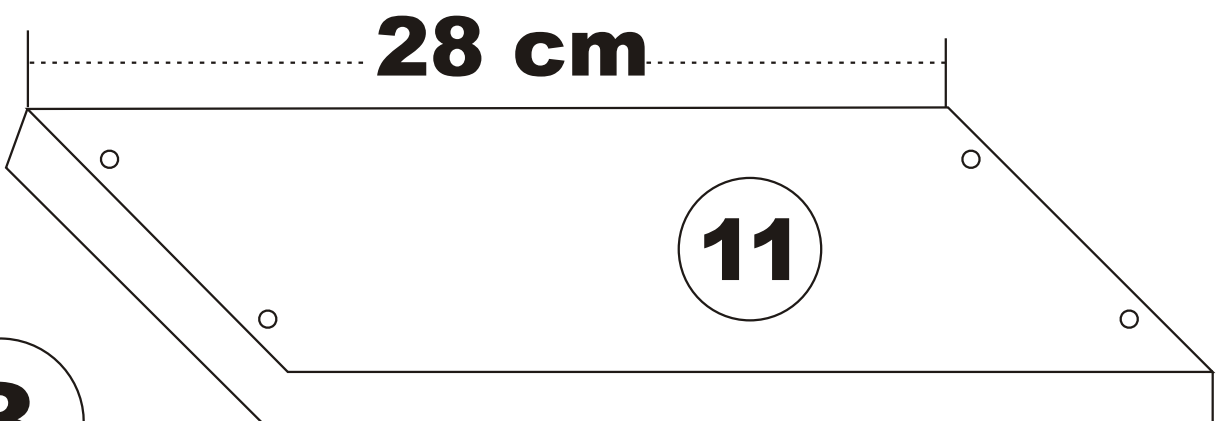

AMANOS

Assembly Manual

KALUNE DESIGN
furniture

AMANOS **ATTENTION !!!**

Minifix is the main connection material used in Decortile products ,
Before starting assembly , Please check the drawings below

ACCESSORY LIST

 T25 1X	 T24 32X	 N20 12X
 3X	 3X	 3X

GENERAL VIEW

1

3

5

6

7

8