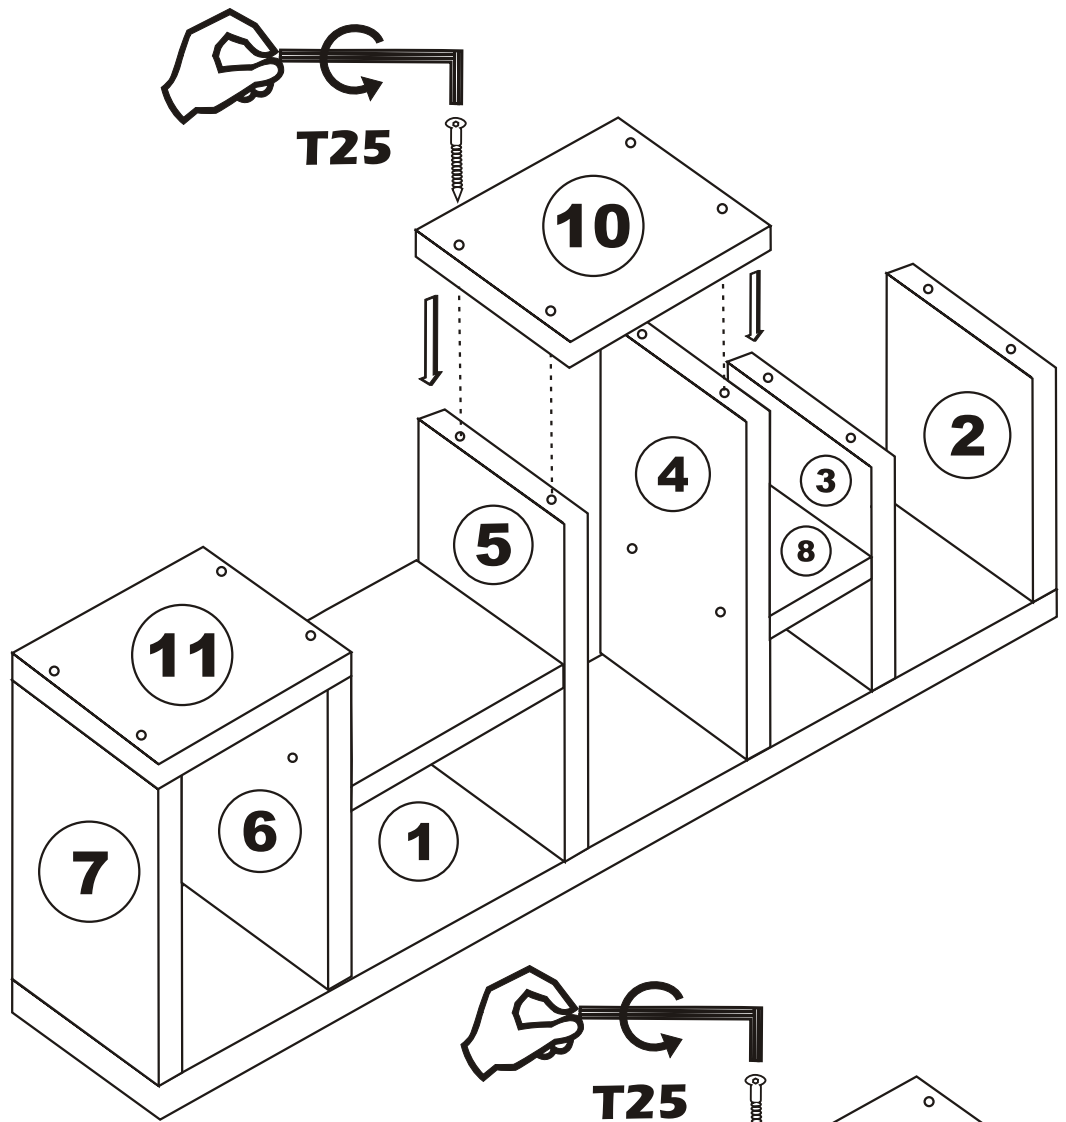

AMANOS

Assembly Manual

KALUNE DESIGN
furniture

AMANOS **ATTENTION !!!**

Minifix is the main connection material used in Decortile products ,
Before starting assembly , Please check the drawings below

ACCESSORY LIST

 T25 1X	 T24 32X	 N20 12X
 3X	 3X	 3X

GENERAL VIEW

1

3

5

6

7

8