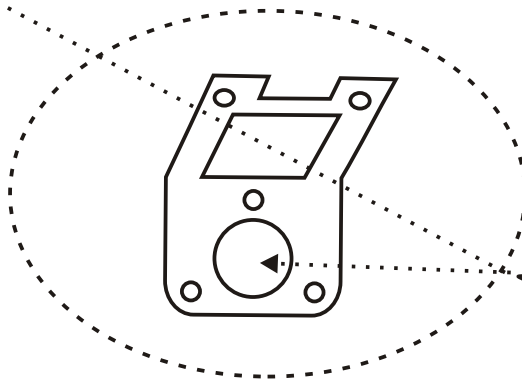

AMANOS

Assembly Manual

KALUNE DESIGN
furniture

AMANOS **ATTENTION !!!**

Minifix is the main connection material used in Decortile products ,
Before starting assembly , Please check the drawings below

ACCESSORY LIST

 T25 1X	 T24 32X	 N20 12X
 3X	 3X	 3X

GENERAL VIEW

1

3

5

6

7

8