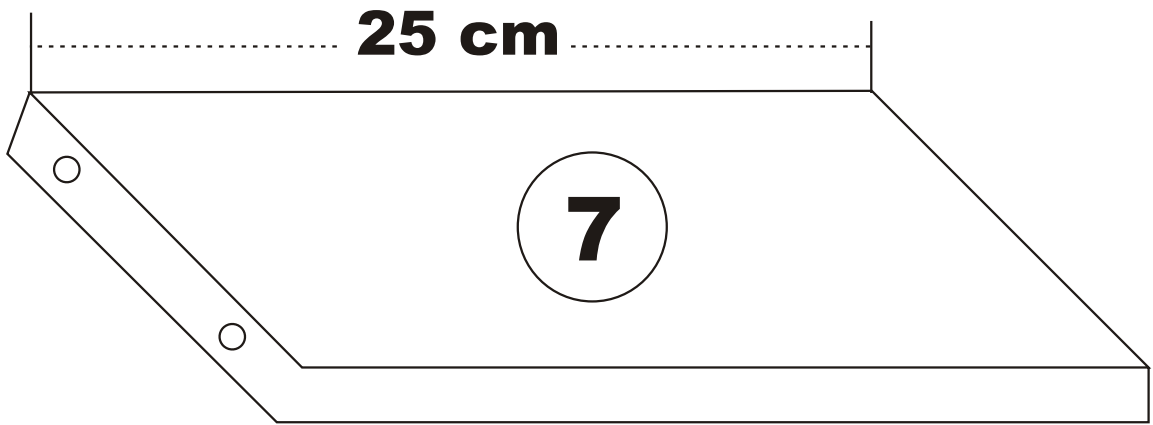

AMANOS

Assembly Manual

KALUNE DESIGN
furniture

AMANOS **ATTENTION !!!**

Minifix is the main connection material used in Decortile products ,
Before starting assembly , Please check the drawings below

ACCESSORY LIST

 T25 1X	 T24 32X	 N20 12X
 3X	 3X	 3X

GENERAL VIEW

1

3

5

6

7

8