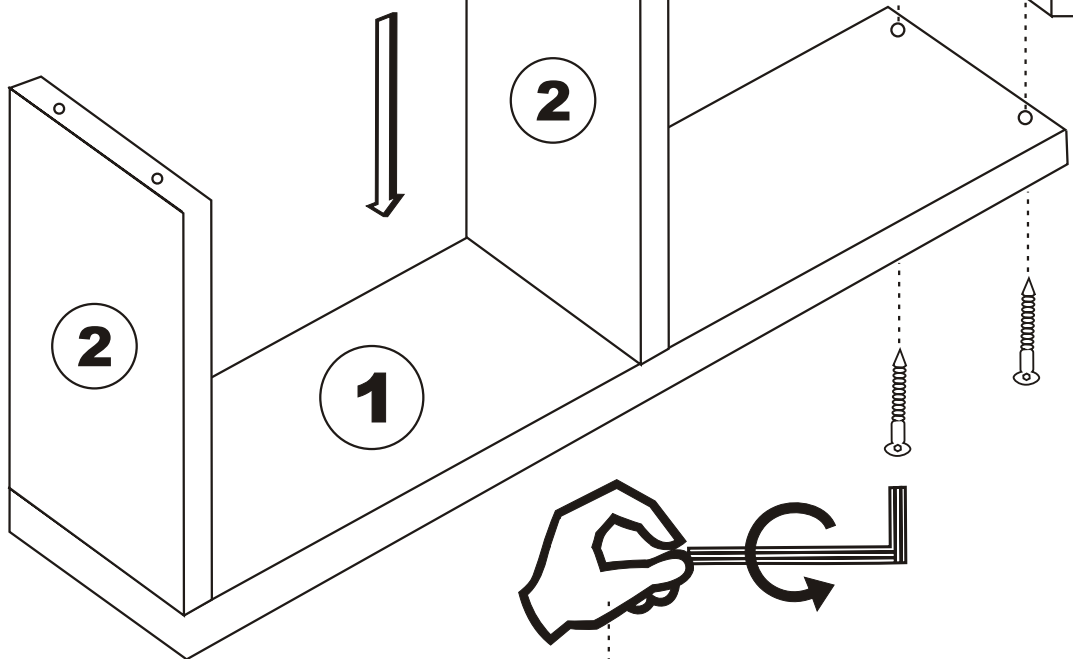

PARE

Assembly Manual

Kalune Design
Furniture

PARE

ATTENTION !!!

Minifix is the main connection material used in Decortile products ,
Before starting assembly , Please check the drawings below

ACCESSORY LIST

F14  2X	T24  15X	N20  8X	 2X
T25  1X	 2X	 2X	 3X
		GENERAL VIEW	

3

4

6

WALL