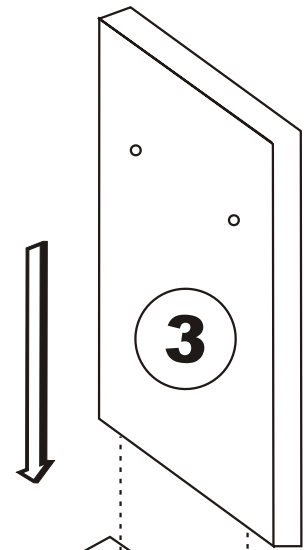

PARE

Assembly Manual

Kalune Design
Furniture

PARE

ATTENTION !!!

Minifix is the main connection material used in Decortile products ,
Before starting assembly , Please check the drawings below

ACCESSORY LIST

F14  2X	T24  15X	N20  8X	 2X
T25  1X	 2X	 2X	 3X
		GENERAL VIEW	

3

4

6

WALL