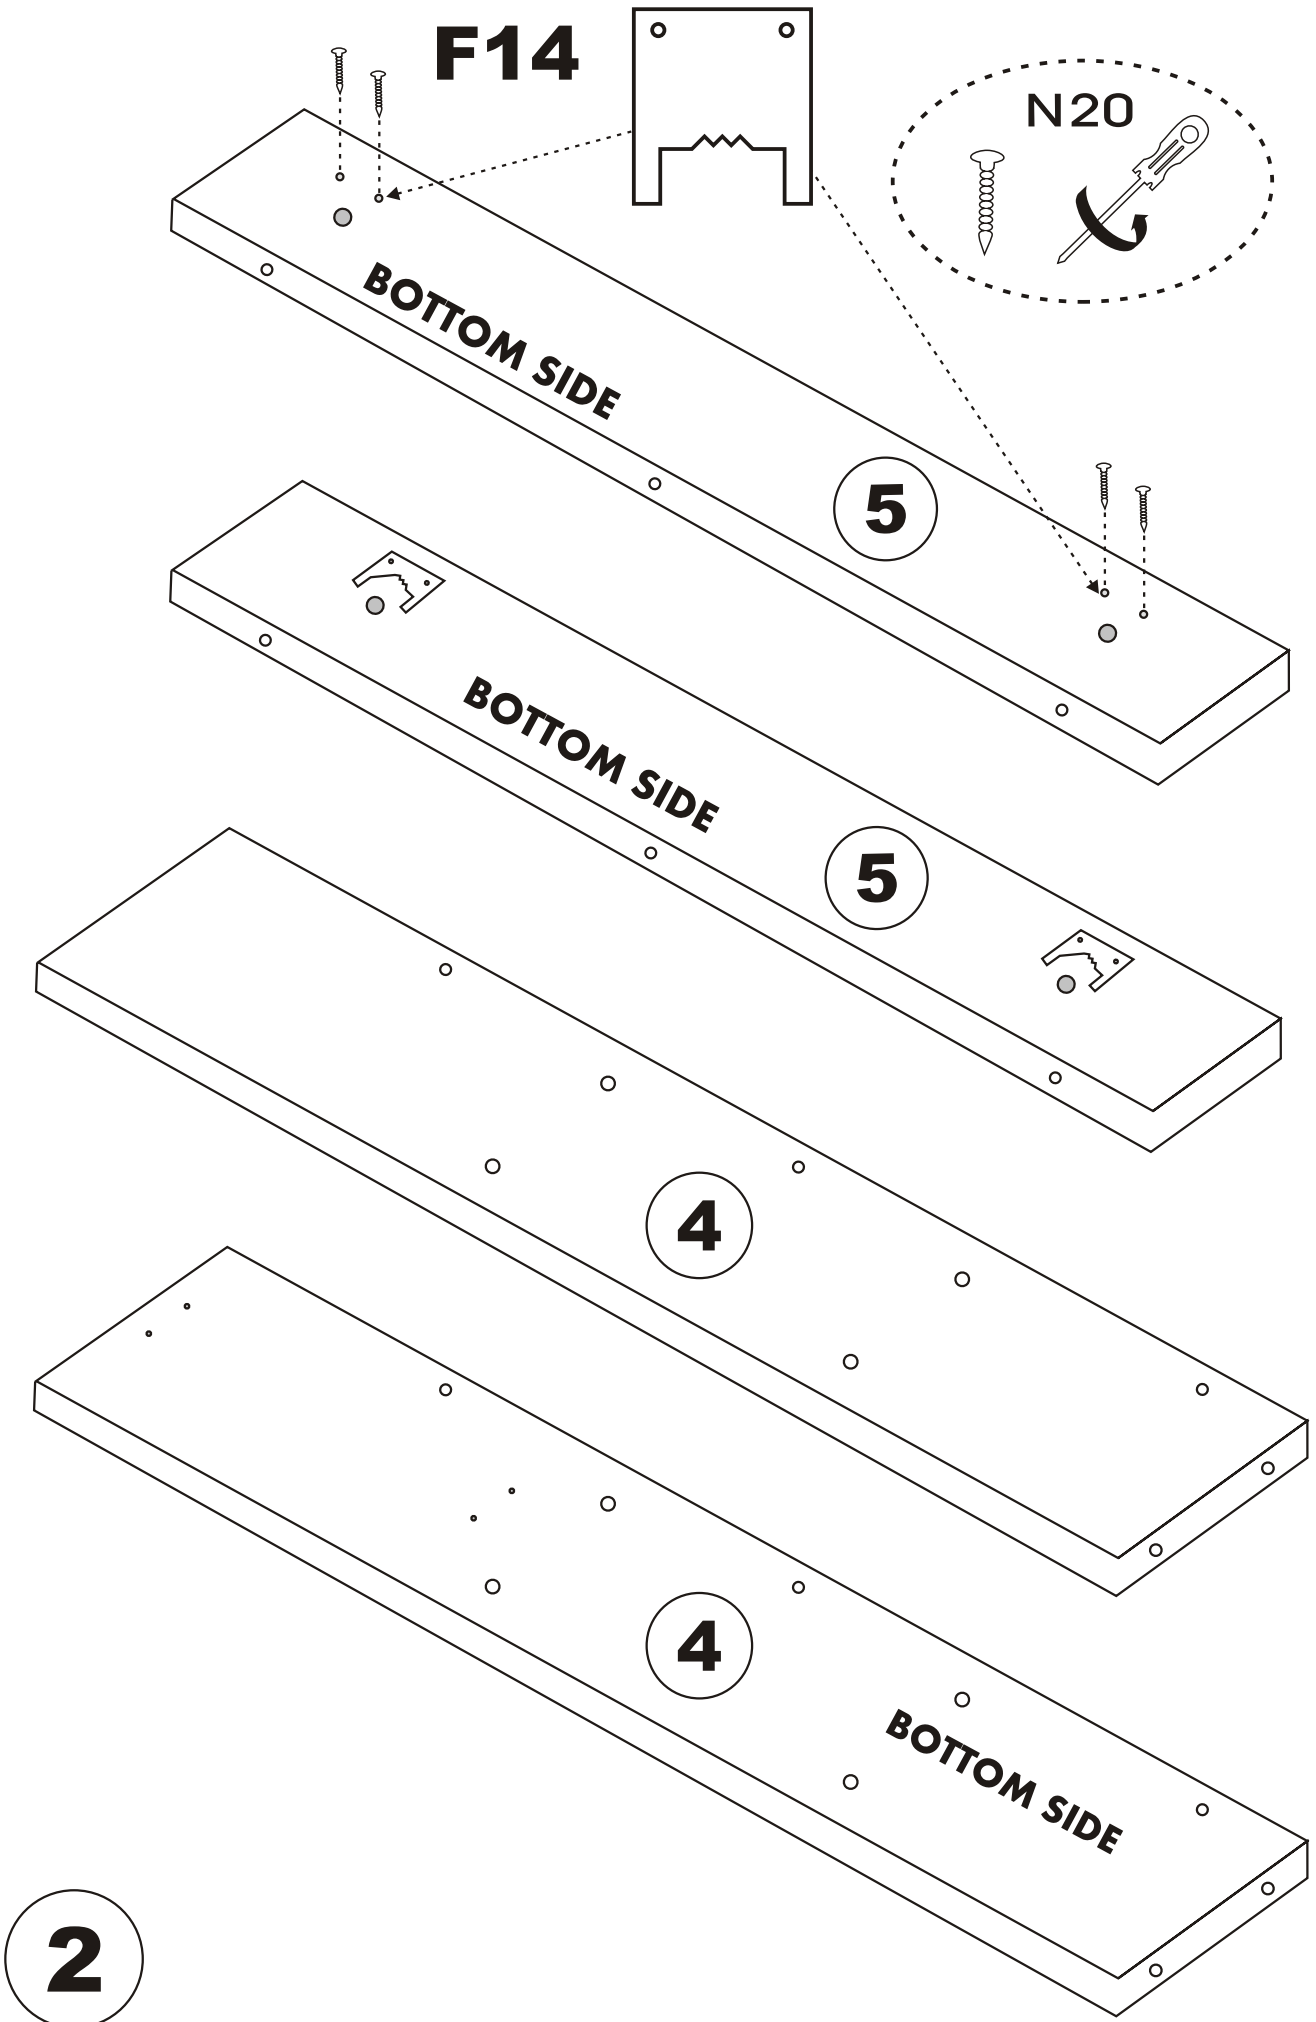

PARE

Assembly Manual

Kalune Design
Furniture

PARE

ATTENTION !!!

Minifix is the main connection material used in Decortile products ,
Before starting assembly , Please check the drawings below

ACCESSORY LIST

F14  2X	T24  15X	N20  8X	 2X
T25  1X	 2X	 2X	 3X
		GENERAL VIEW	

3

4

6

WALL