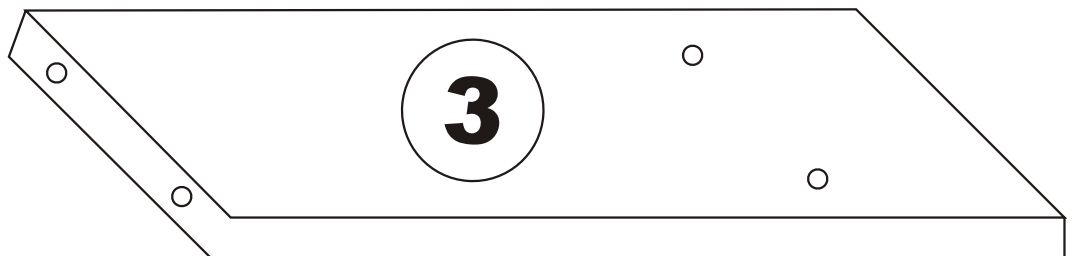

PARE

Assembly Manual

Kalune Design
Furniture

PARE

ATTENTION !!!

Minifix is the main connection material used in Decortile products ,
Before starting assembly , Please check the drawings below

ACCESSORY LIST

F14  2X	T24  15X	N20  8X	 2X
T25  1X	 2X	 2X	 3X
		GENERAL VIEW	

3

4

6

WALL