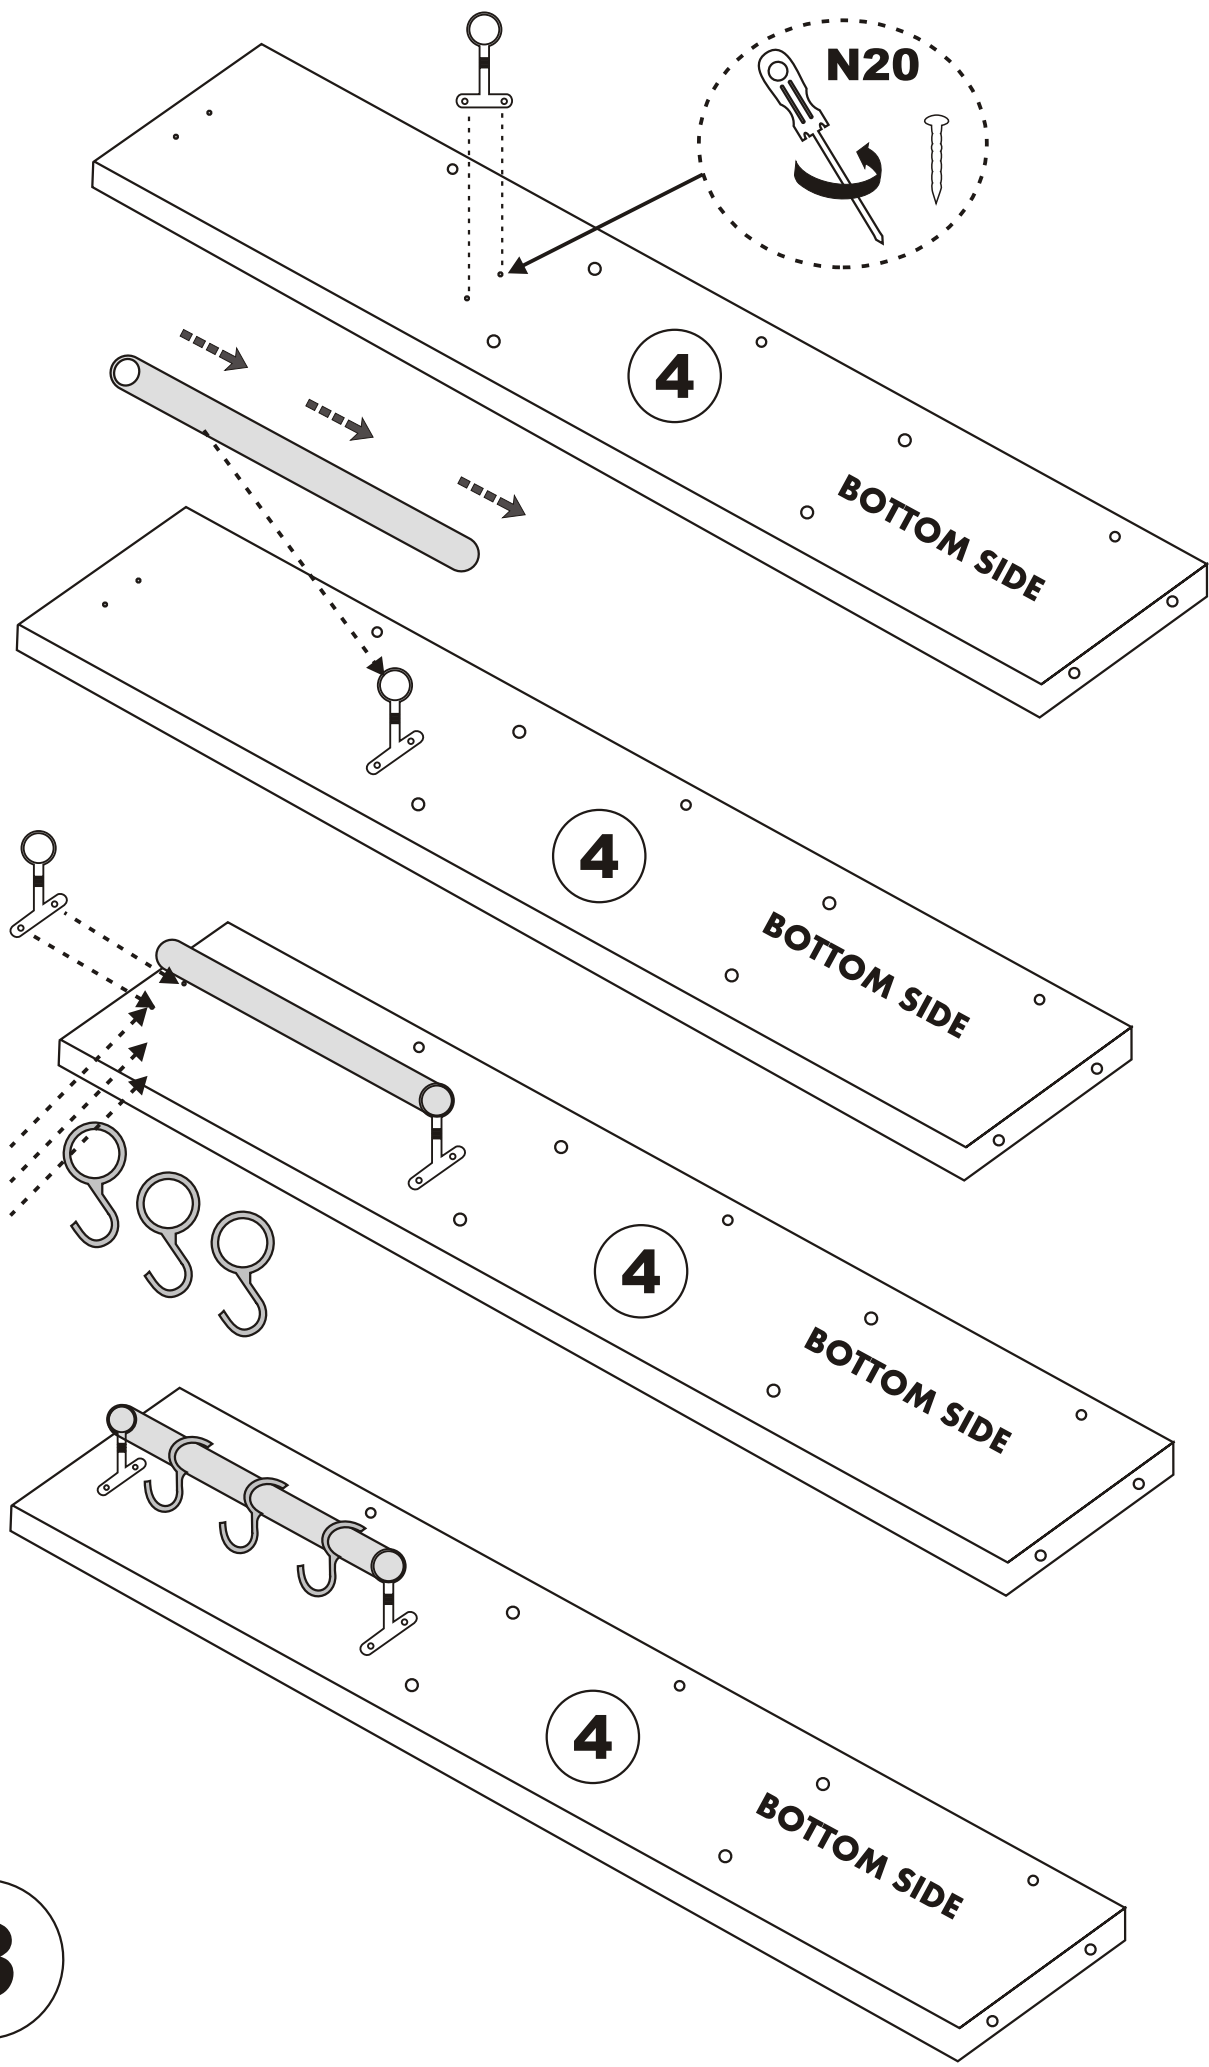

PARE

Assembly Manual

Kalune Design
Furniture

PARE

ATTENTION !!!

Minifix is the main connection material used in Decortile products ,
Before starting assembly , Please check the drawings below

ACCESSORY LIST

F14  2X	T24  15X	N20  8X	 2X
T25  1X	 2X	 2X	 3X
		GENERAL VIEW	

3

4

6

WALL