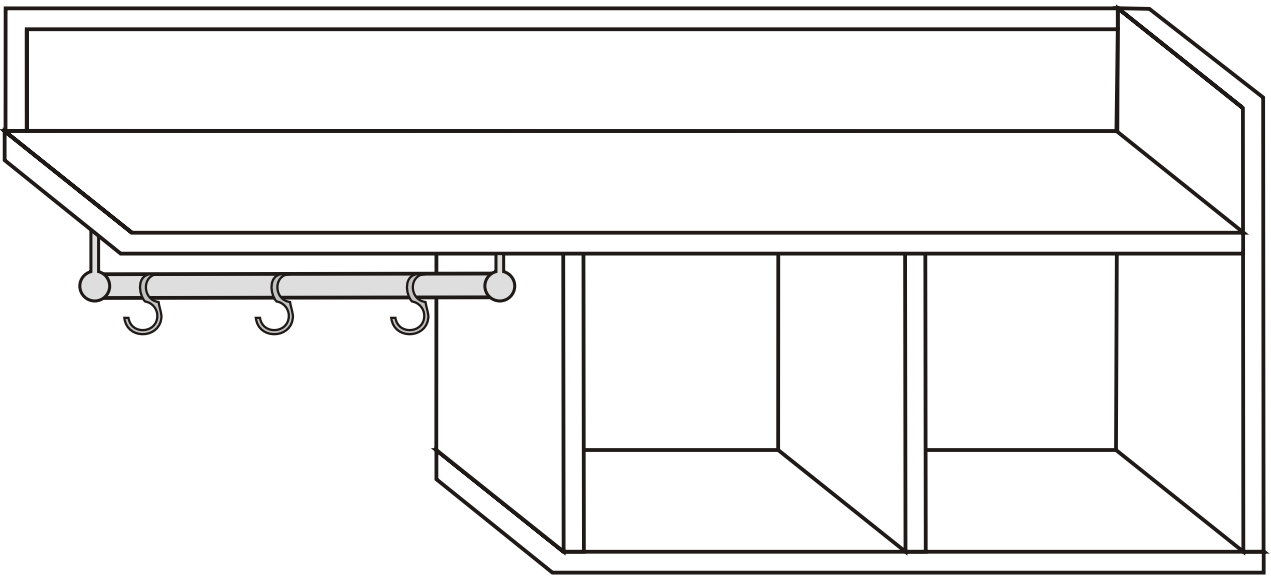

PARE

Assembly Manual

Kalune Design
Furniture

PARE

ATTENTION !!!

Minifix is the main connection material used in Decortile products ,
Before starting assembly , Please check the drawings below

ACCESSORY LIST

F14  2X	T24  15X	N20  8X	 2X
T25  1X	 2X	 2X	 3X
		GENERAL VIEW	

3

4

6

WALL