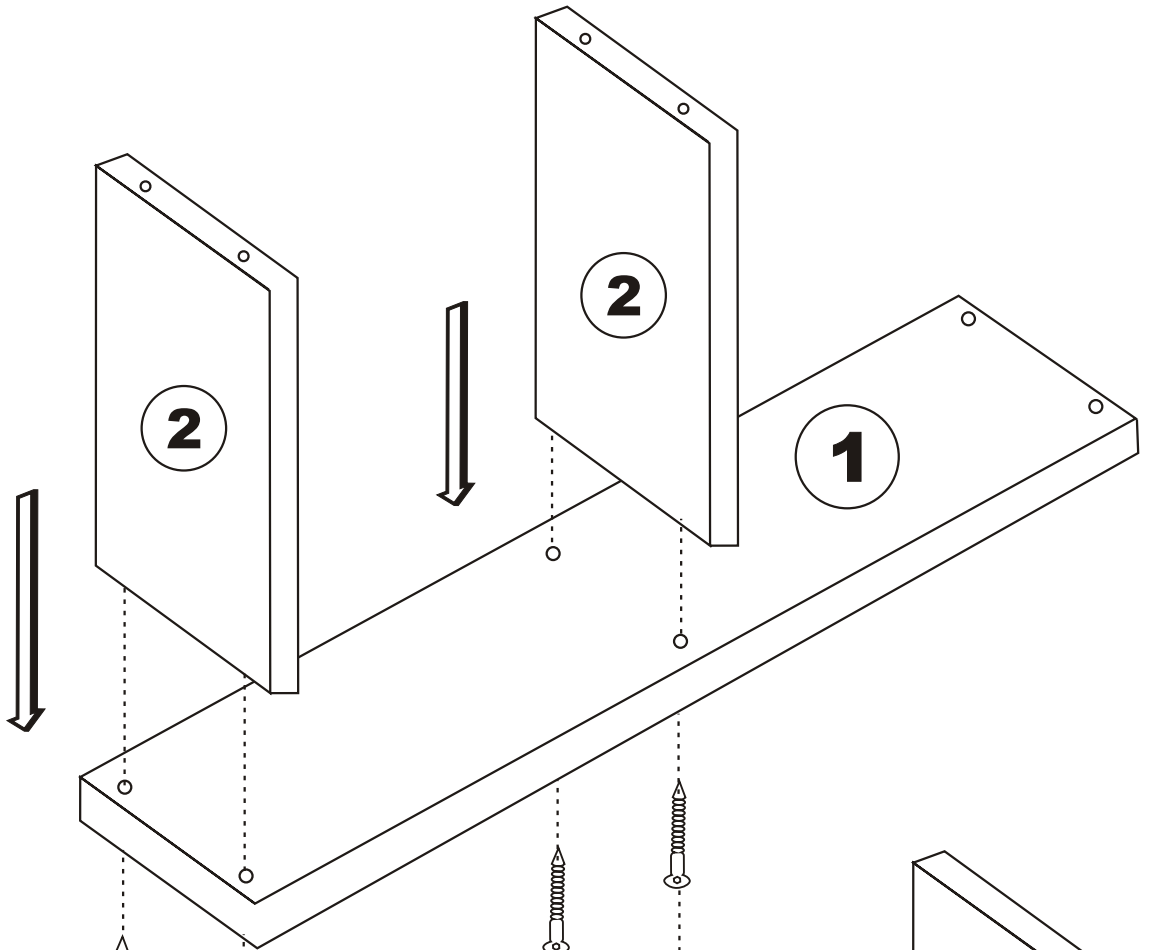

PARE

Assembly Manual

Kalune Design
Furniture

PARE

ATTENTION !!!

Minifix is the main connection material used in Decortile products ,
Before starting assembly , Please check the drawings below

ACCESSORY LIST

F14  2X	T24  15X	N20  8X	 2X
T25  1X	 2X	 2X	 3X
		GENERAL VIEW	

3

4

6

WALL