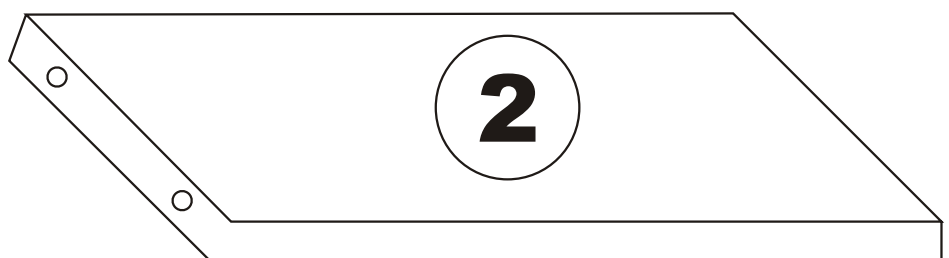

PARE

Assembly Manual

Kalune Design
Furniture

PARE

ATTENTION !!!

Minifix is the main connection material used in Decortile products ,
Before starting assembly , Please check the drawings below

ACCESSORY LIST

F14  2X	T24  15X	N20  8X	 2X
T25  1X	 2X	 2X	 3X
		GENERAL VIEW	

3

4

6

WALL