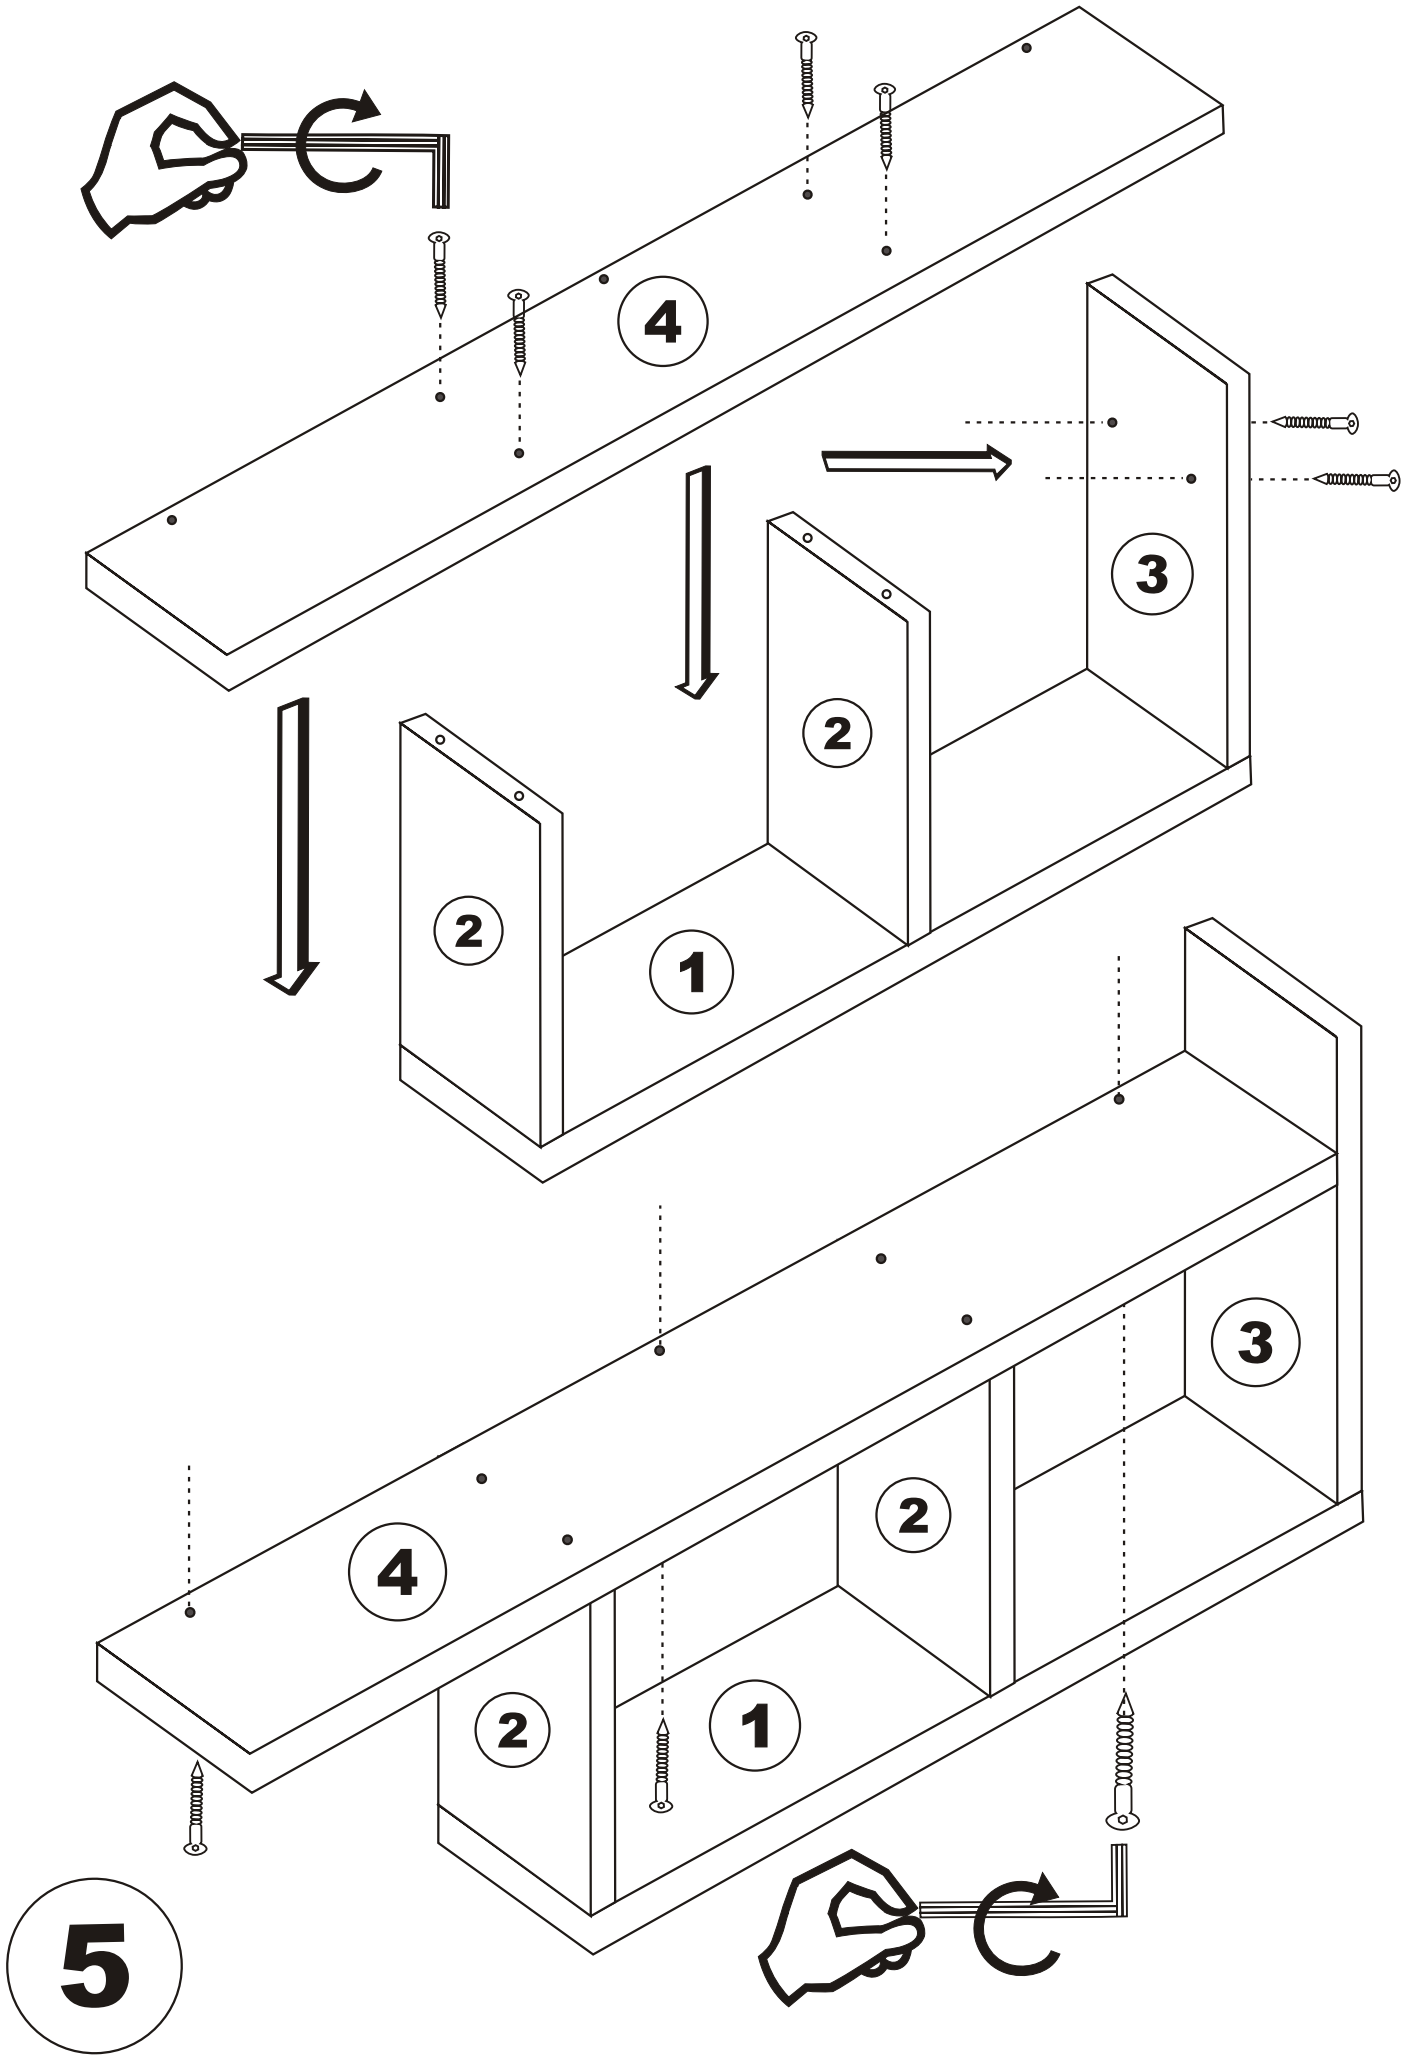

PARE

Assembly Manual

Kalune Design
Furniture

PARE

ATTENTION !!!

Minifix is the main connection material used in Decortile products ,
Before starting assembly , Please check the drawings below

ACCESSORY LIST

F14  2X	T24  15X	N20  8X	 2X
T25  1X	 2X	 2X	 3X
		GENERAL VIEW	

3

4

6

WALL