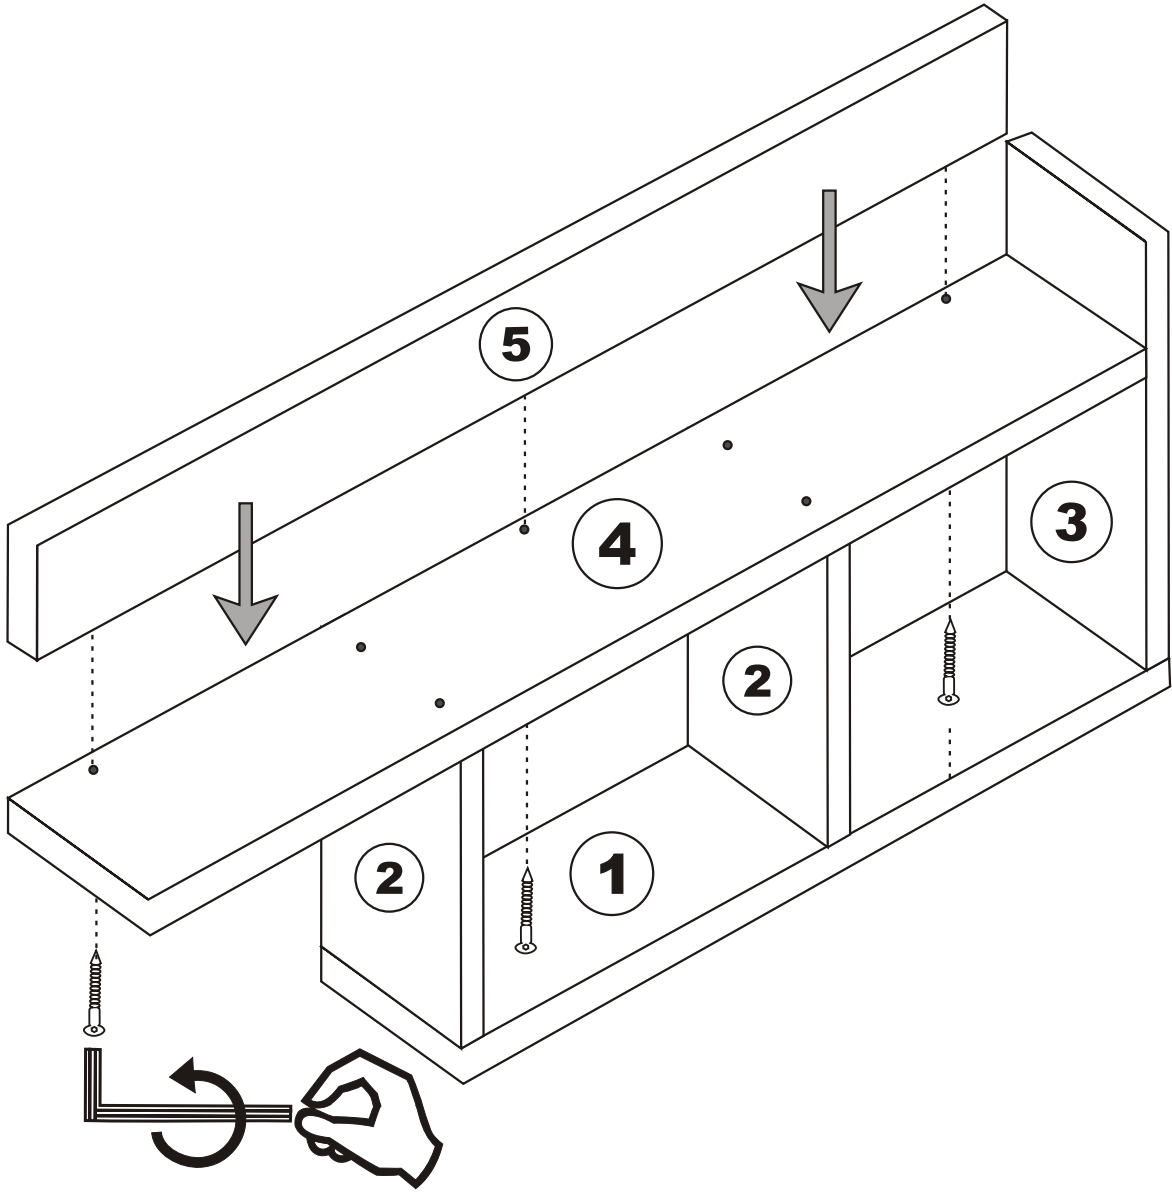

PARE

Assembly Manual

Kalune Design
Furniture

PARE

ATTENTION !!!

Minifix is the main connection material used in Decortile products ,
Before starting assembly , Please check the drawings below

ACCESSORY LIST

F14  2X	T24  15X	N20  8X	 2X
T25  1X	 2X	 2X	 3X
		GENERAL VIEW	

3

4

6

WALL