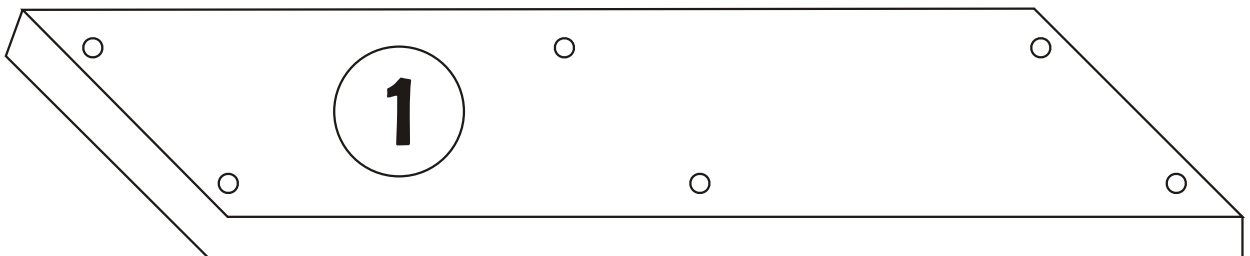

PARE

Assembly Manual

Kalune Design
Furniture

PARE

ATTENTION !!!

Minifix is the main connection material used in Decortile products ,
Before starting assembly , Please check the drawings below

ACCESSORY LIST

F14  2X	T24  15X	N20  8X	 2X
T25  1X	 2X	 2X	 3X
		GENERAL VIEW	

3

4

6

WALL