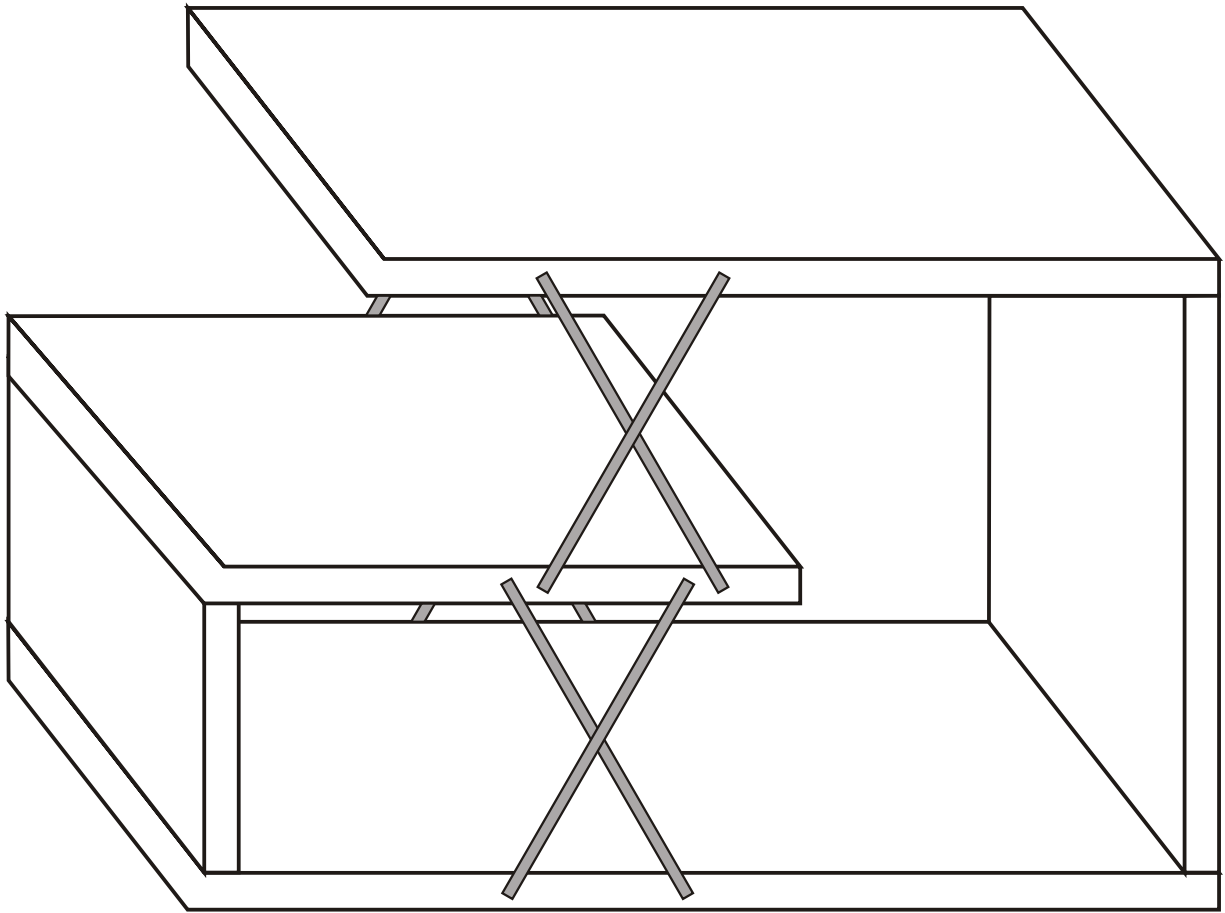

Cayenne Coffee Table

Assembly Manual

KALUNE DESIGN
furniture

Cayenne orta sehpa

ATTENTION !!

Minifix is the main connection material used in Decortile products ,
Before starting assembly , Please check the drawings below