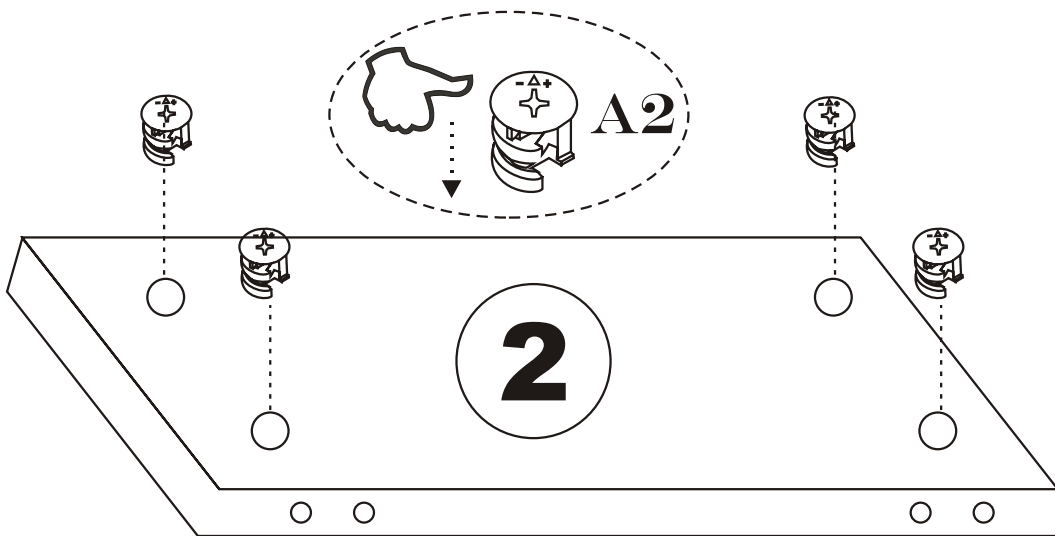

Cayenne Coffee Table

Assembly Manual

KALUNE DESIGN
furniture

Cayenne orta sehpa

ATTENTION !!

Minifix is the main connection material used in Decortile products ,
Before starting assembly , Please check the drawings below

Accessory List

A1 Minifix  8X	A2 Minifix  8X	A3  8X
 8X		

General view

1