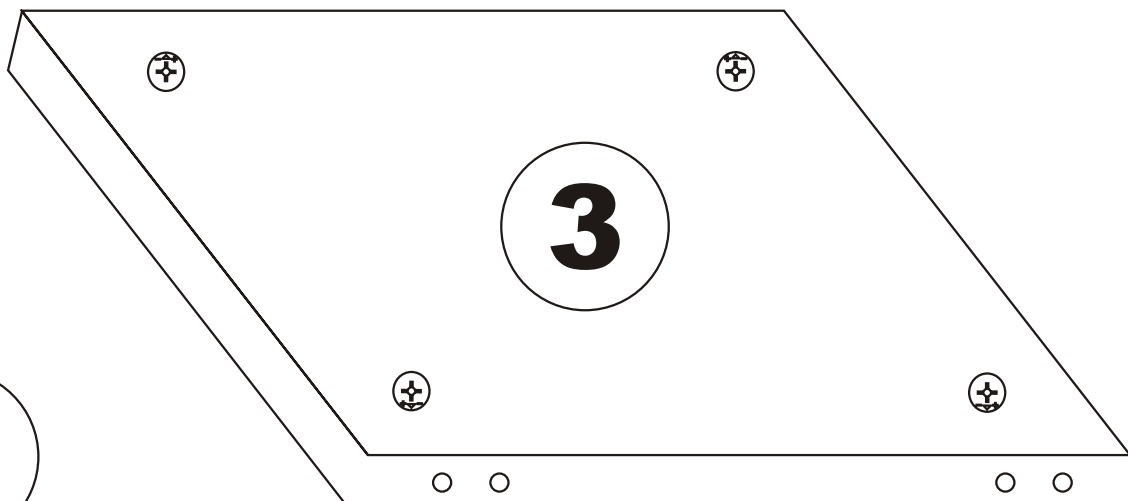

Cayenne orta sehpa

ATTENTION !!

Minifix is the main connection material used in Decortile products ,
Before starting assembly , Please check the drawings below

Accessory List

A1 Minifix 8X	A2 Minifix 8X	A3 8X
 8X		

General view

1