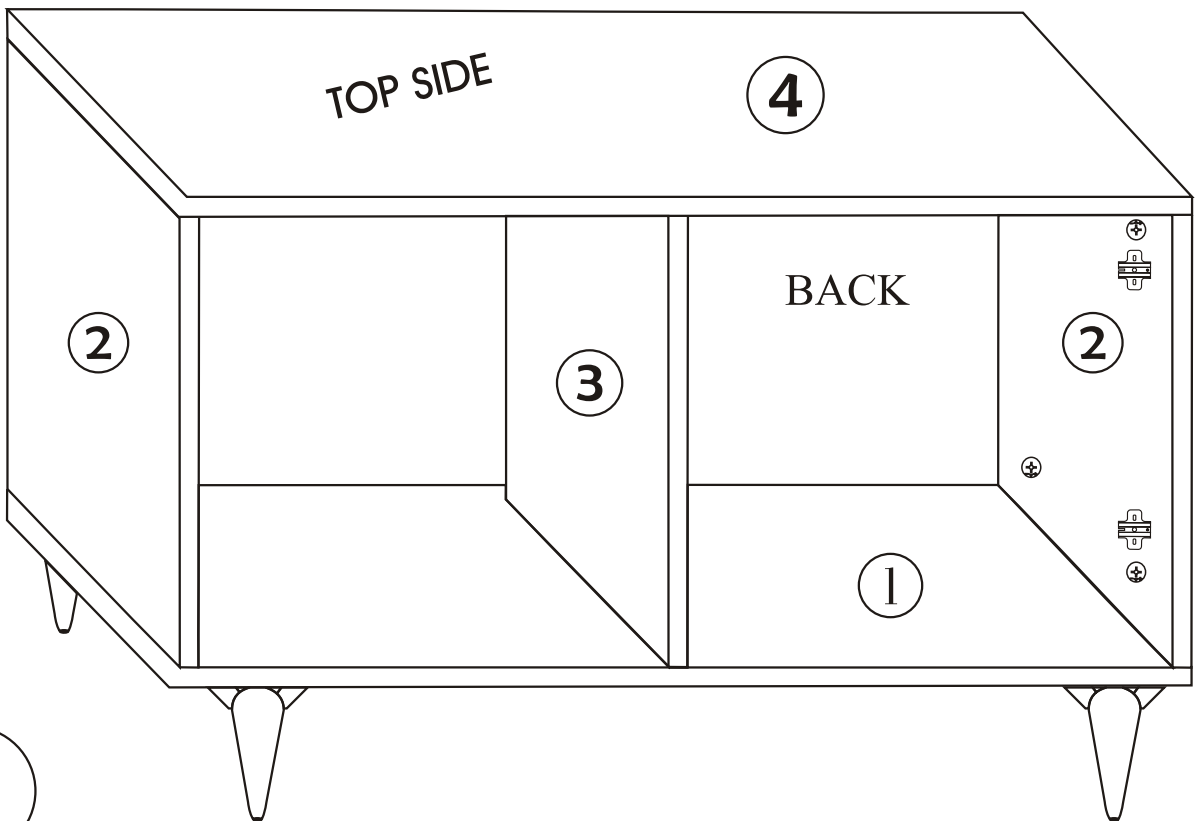

ROSA TV

Assembly Manual

KALUNE DESIGN
furniture

ROSA TV

ROSA TV

ATTENTION !!

Minifix is the main connection material used in Decortile products ,
Before starting assembly , Please check the drawings below

Accessory List

<p>B10</p>  <p>4X</p>	<p>A1 Minifix</p>  <p>12X</p>	<p>A2 Minifix</p>  <p>12X</p>	<p>A3</p>  <p>12X</p>
 <p>12X</p>	<p>C7</p>  <p>4X</p>	<p>C8</p>  <p>4X</p>	<p>H 11</p>  <p>2X</p>
	<p>B6</p>  <p>30</p>	<p>B15 3,5 X 30 m</p>  <p>20X</p>	<p>Z12</p>  <p>2X</p>

General View

1

2

4

5

6