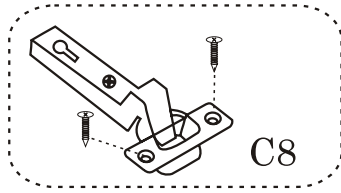

ROSA TV

Assembly Manual

KALUNE DESIGN
furniture

ROSA TV

ROSA TV

ATTENTION !!

Minifix is the main connection material used in Decortile products ,
Before starting assembly , Please check the drawings below

Accessory List

General View

1

2

4

5

6