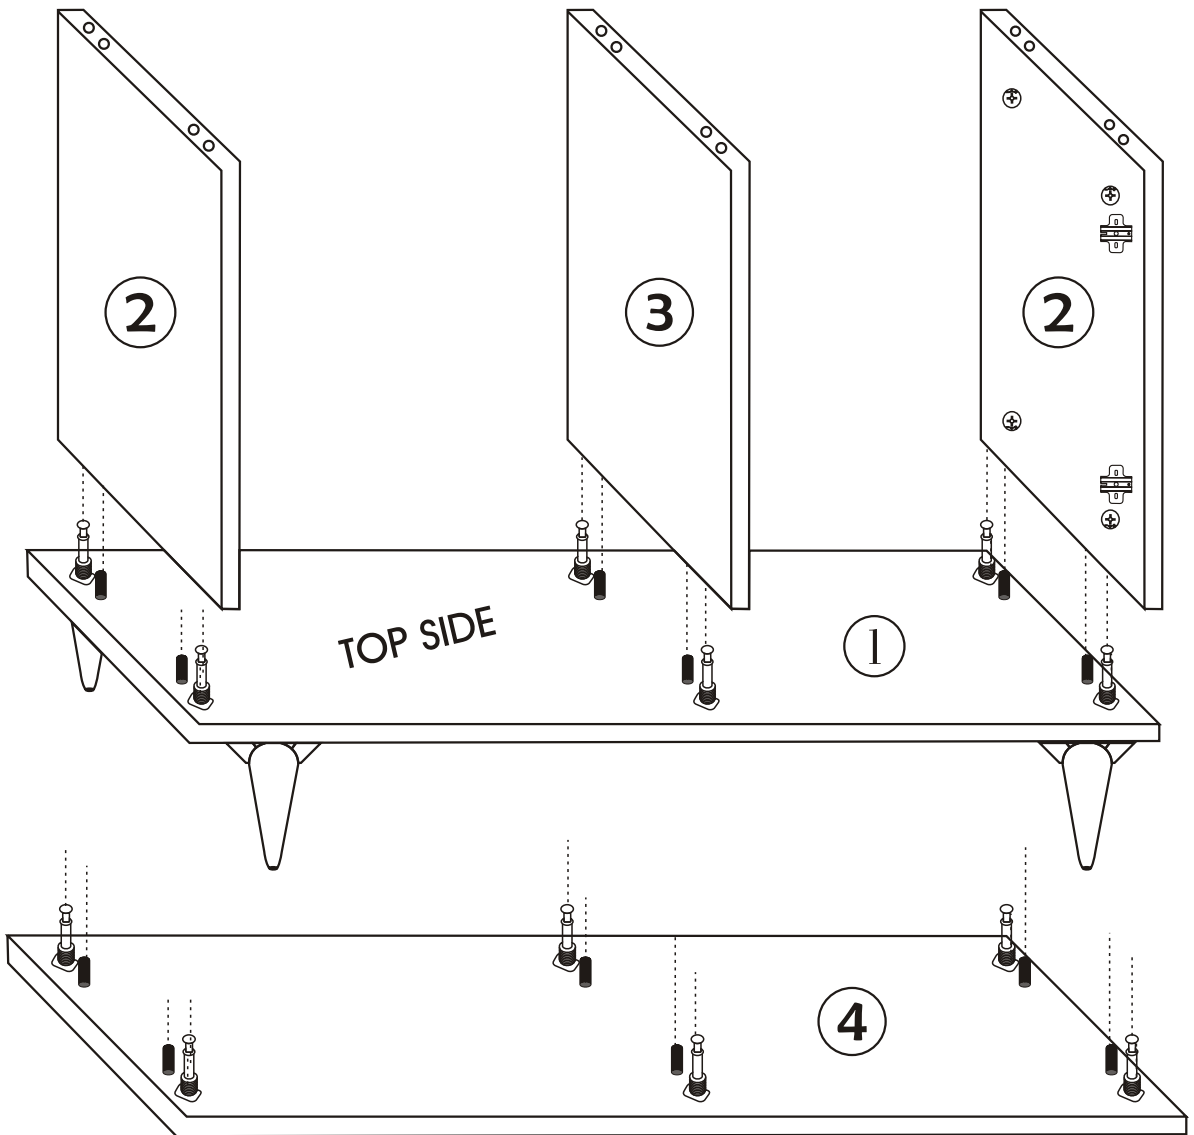

ROSA TV

Assembly Manual

KALUNE DESIGN
furniture

ROSA TV

ROSA TV

ATTENTION !!

Minifix is the main connection material used in Decortile products ,
Before starting assembly , Please check the drawings below

Accessory List

<p>B10</p>  <p>4X</p>	<p>A1 Minifix</p>  <p>12X</p>	<p>A2 Minifix</p>  <p>12X</p>	<p>A3</p>  <p>12X</p>
 <p>12X</p>	<p>C7</p>  <p>4X</p>	<p>C8</p>  <p>4X</p>	<p>H 11</p>  <p>2X</p>
	<p>B6</p>  <p>30</p>	<p>B15 3,5 X 30 m</p>  <p>20X</p>	<p>Z12</p>  <p>2X</p>

General View

1

2

4

5

6