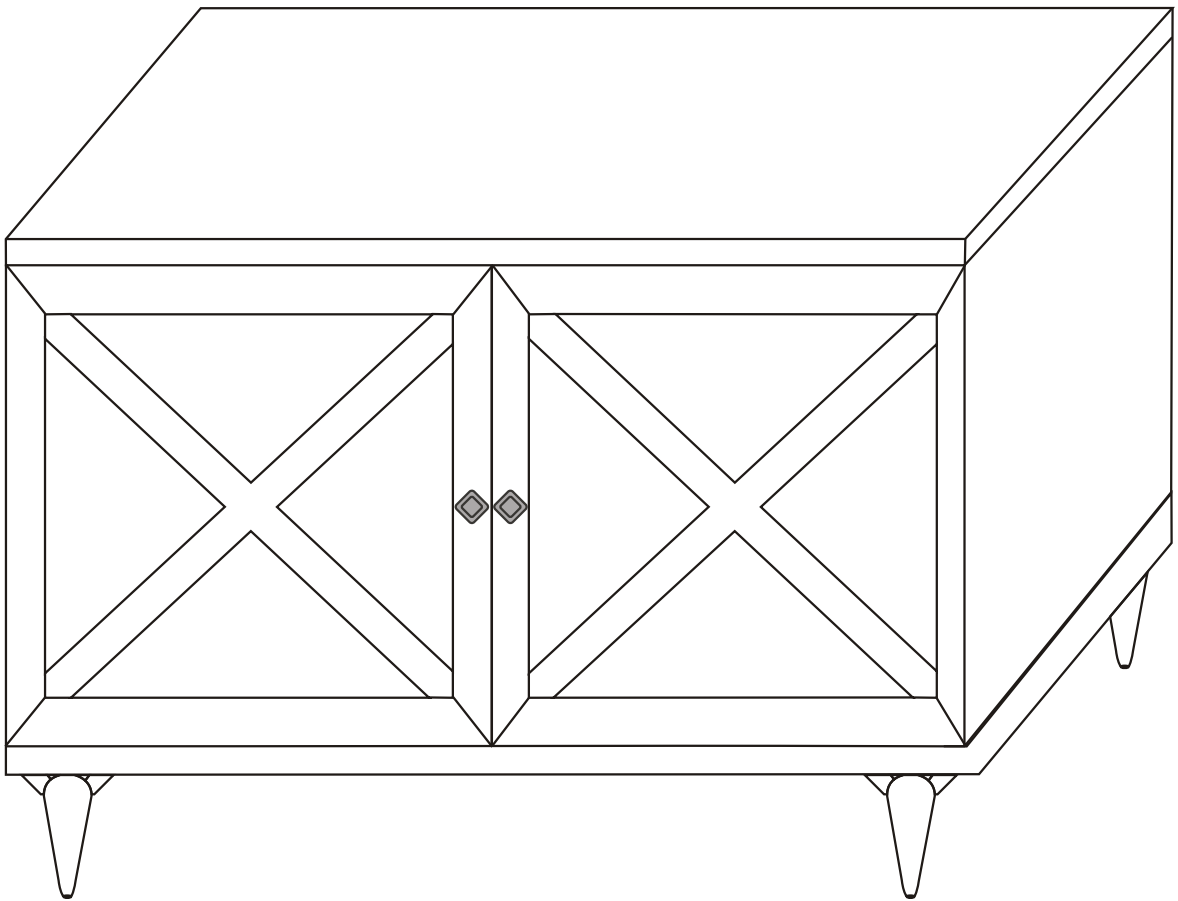

ROSA TV

Assembly Manual

KALUNE DESIGN
furniture

ROSA TV

ROSA TV

ATTENTION !!

Minifix is the main connection material used in Decortile products ,
Before starting assembly , Please check the drawings below

Accessory List

<p>B10</p>  <p>4X</p>	<p>A1 Minifix</p>  <p>12X</p>	<p>A2 Minifix</p>  <p>12X</p>	<p>A3</p>  <p>12X</p>
 <p>12X</p>	<p>C7</p>  <p>4X</p>	<p>C8</p>  <p>4X</p>	<p>H 11</p>  <p>2X</p>
	<p>B6</p>  <p>30</p>	<p>B15 3,5 X 30 m</p>  <p>20X</p>	<p>Z12</p>  <p>2X</p>