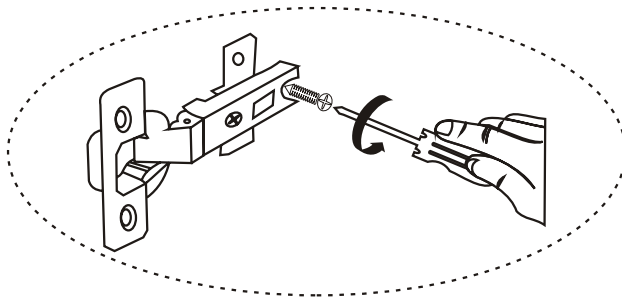

ROSA TV

Assembly Manual

KALUNE DESIGN
furniture

ROSA TV

ROSA TV

ATTENTION !!

Minifix is the main connection material used in Decortile products ,
Before starting assembly , Please check the drawings below

Accessory List

<p>B10</p>  <p>4X</p>	<p>A1 Minifix</p>  <p>12X</p>	<p>A2 Minifix</p>  <p>12X</p>	<p>A3</p>  <p>12X</p>
 <p>12X</p>	<p>C7</p>  <p>4X</p>	<p>C8</p>  <p>4X</p>	<p>H 11</p>  <p>2X</p>
	<p>B6</p>  <p>30</p>	<p>B15 3,5 X 30 m</p>  <p>20X</p>	<p>Z12</p>  <p>2X</p>

General View

1

2

4

5

6