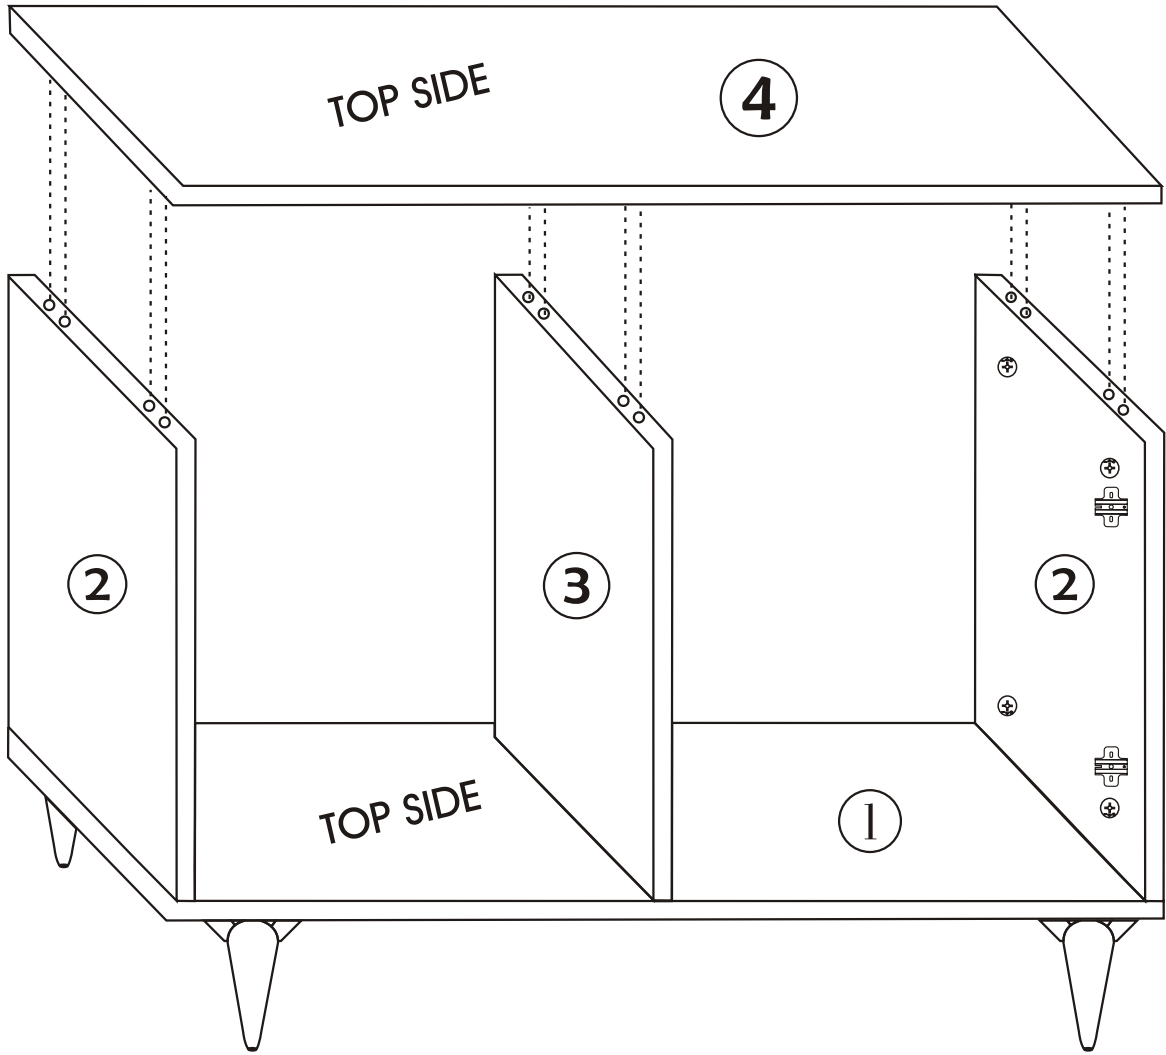

ROSA TV

Assembly Manual

KALUNE DESIGN
furniture

ROSA TV

ROSA TV

ATTENTION !!

Minifix is the main connection material used in Decortile products ,
Before starting assembly , Please check the drawings below

Accessory List

<p>B10</p>  <p>4X</p>	<p>A1 Minifix</p>  <p>12X</p>	<p>A2 Minifix</p>  <p>12X</p>	<p>A3</p>  <p>12X</p>
 <p>12X</p>	<p>C7</p>  <p>4X</p>	<p>C8</p>  <p>4X</p>	<p>H 11</p>  <p>2X</p>
	<p>B6</p>  <p>30</p>	<p>B15 3,5 X 30 m</p>  <p>20X</p>	<p>Z12</p>  <p>2X</p>

General View

1

2

4

5

6