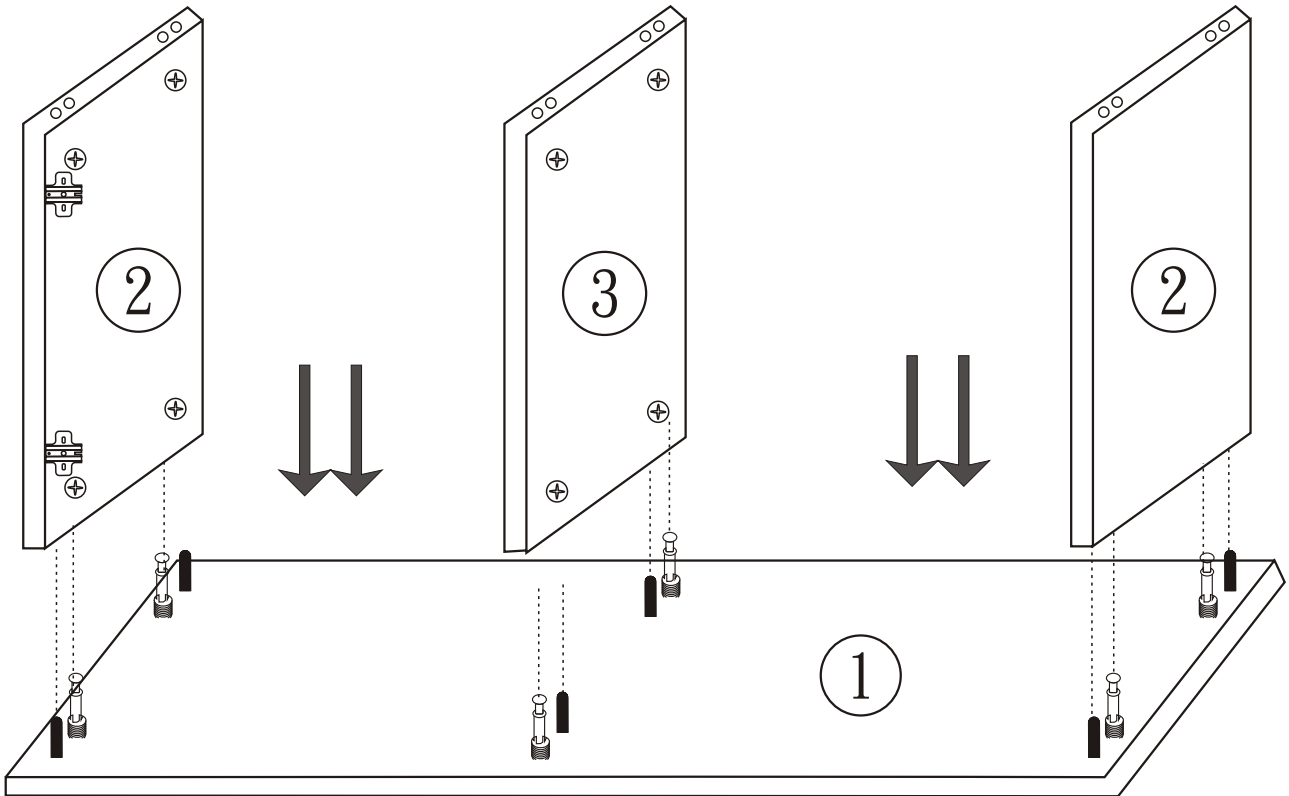

ROSA TV

Assembly Manual

KALUNE DESIGN
furniture

ROSA TV

ROSA TV

ATTENTION !!

Minifix is the main connection material used in Decortile products ,
Before starting assembly , Please check the drawings below

Accessory List

<p>B10</p>  <p>4X</p>	<p>A1 Minifix</p>  <p>12X</p>	<p>A2 Minifix</p>  <p>12X</p>	<p>A3</p>  <p>12X</p>
 <p>12X</p>	<p>C7</p>  <p>4X</p>	<p>C8</p>  <p>4X</p>	<p>H 11</p>  <p>2X</p>
	<p>B6</p>  <p>30</p>	<p>B15 3,5 X 30 m</p>  <p>20X</p>	<p>Z12</p>  <p>2X</p>