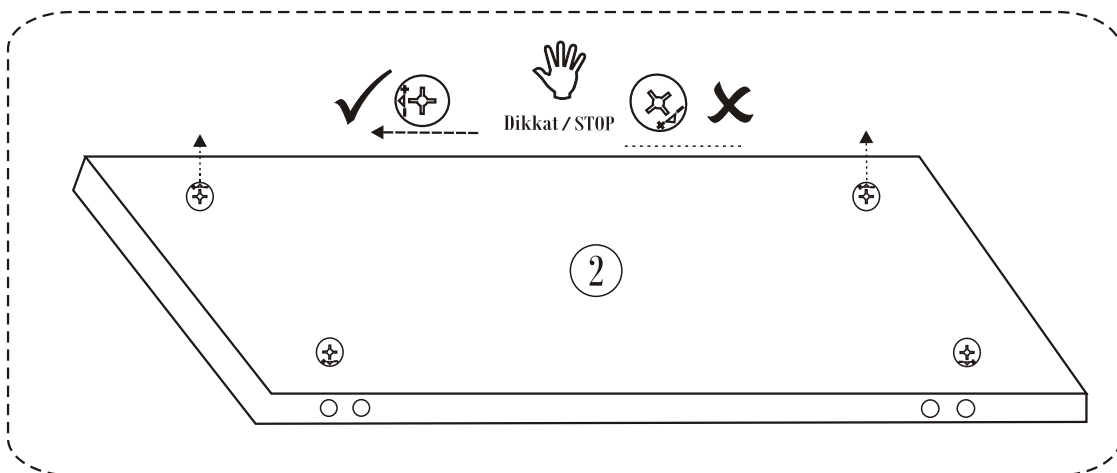

ROSA TV

ATTENTION !!

Minifix is the main connection material used in Decortile products ,
Before starting assembly , Please check the drawings below

Accessory List

B10 4X	A1 Minifix 12X	A2 Minifix 12X	A3 12X
12X	C7 4X	C8 4X	H 11 2X
	B6 30	B15 3,5 X 30 m 20X	Z12 2X

General View

1