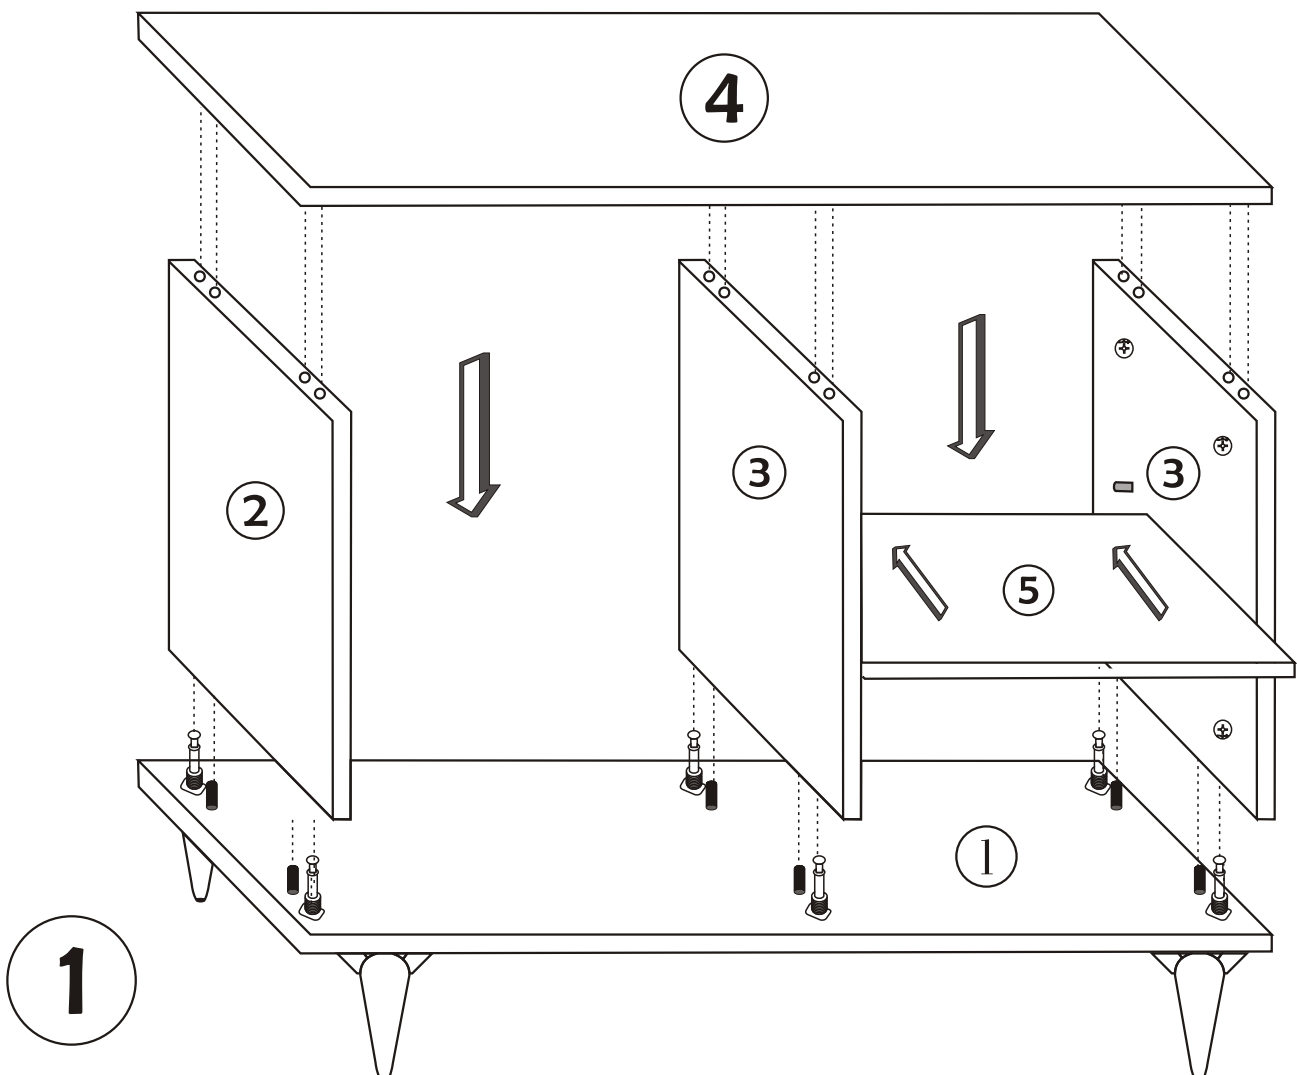

ATTENTION !!

Minifix is the main connection material used in Decortile products ,
Before starting assembly , Please check the drawings below

Accessory List

B10 4X	A1 Minifix 12X	A2 Minifix 12X	A3 12X
 12X	R22 4X	N20 3,5 X 18 m 24X	B15 3,5 X 30 m 20X

General View