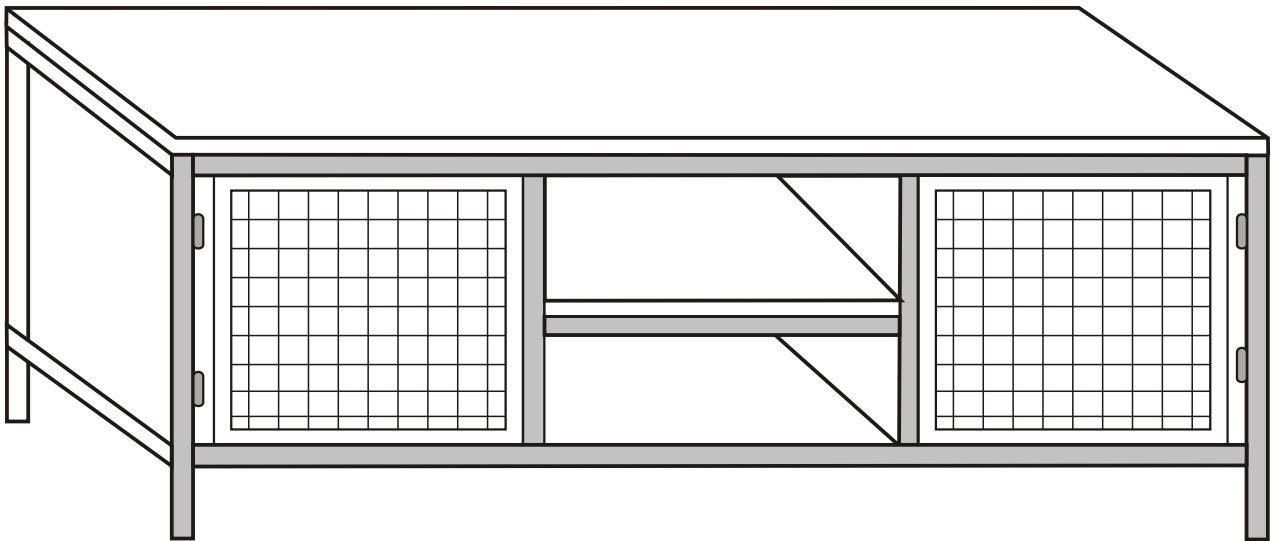

ZENO TV STAND

Assembly Manual

KALUNE DESIGN
furniture

ATTENTION !!

Minifix is the main connection material used in Decortile products ,
Before starting assembly , Please check the drawings below

Accessory List