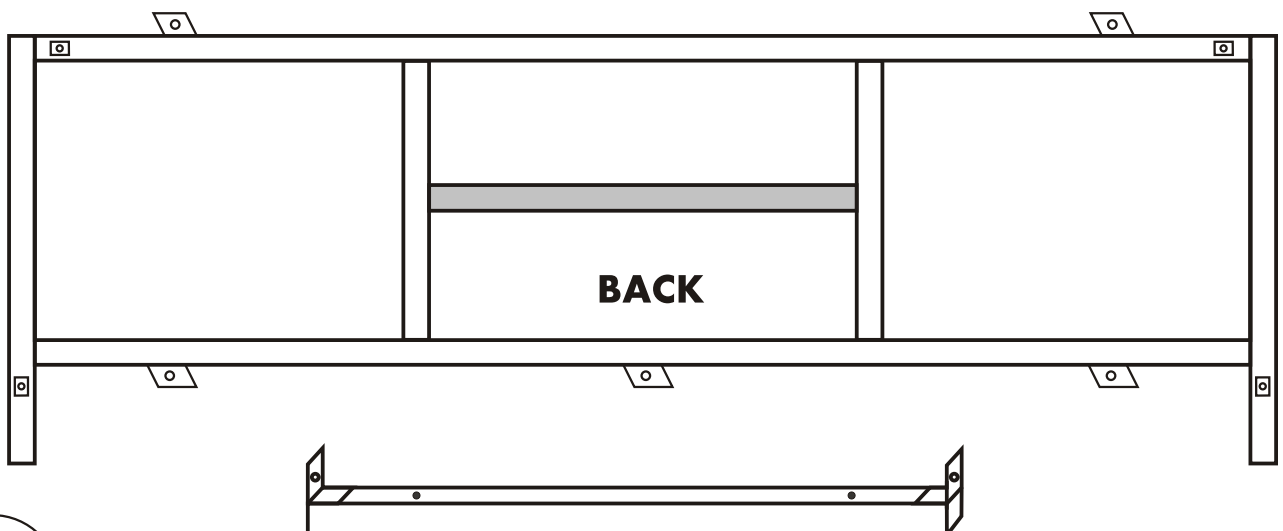

ZENO TV STAND

Assembly Manual

KALUNE DESIGN
furniture

ATTENTION !!

Minifix is the main connection material used in Decortile products ,
Before starting assembly , Please check the drawings below

Accessory List

Z22  2 X	N20 18 X 3,5 m  20 X	T24 6x50 m  4 X	F17  8X
T25  1x	F16 4x40 m  12 X	 4 X	

General View

2

3

4

5

6

7