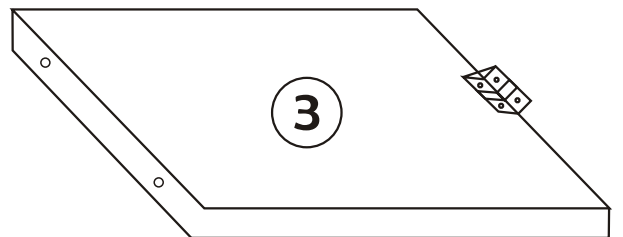

ZENO TV STAND

Assembly Manual

KALUNE DESIGN
furniture

ATTENTION !!

Minifix is the main connection material used in Decortile products ,
Before starting assembly , Please check the drawings below

Accessory List

Z22  2 X	N20 18 X 3,5 m  20 X	T24 6x50 m  4 X	F17  8X
T25  1x	F16 4x40 m  12 X	 4 X	

General View

2

3

4

5

6

7