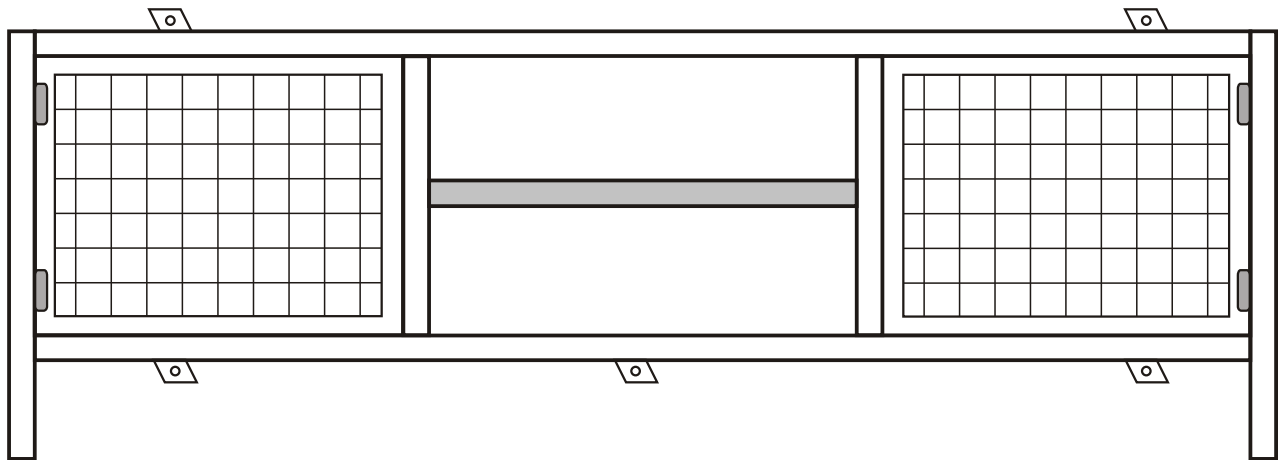

ZENO TV STAND

Assembly Manual

KALUNE DESIGN
furniture

ATTENTION !!

Minifix is the main connection material used in Decortile products ,
Before starting assembly , Please check the drawings below

Accessory List

Z22  2 X	N20 18 X 3,5 m  20 X	T24 6x50 m  4 X	F17  8X
T25  1x	F16 4x40 m  12 X	 4 X	

General View

2

3

4

5

6

7