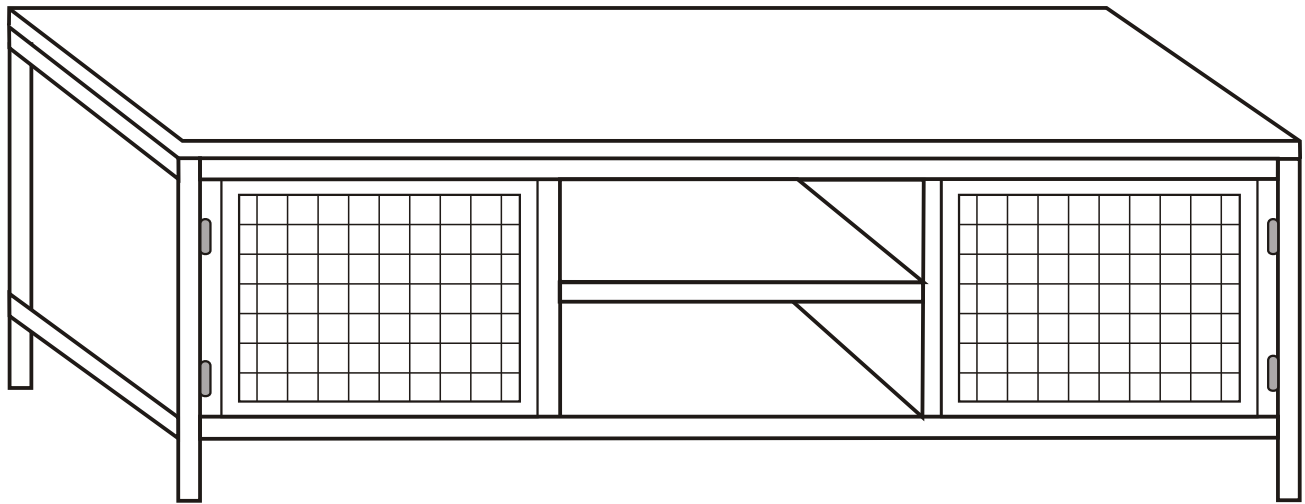

ZENO TV STAND

Assembly Manual

KALUNE DESIGN
furniture

ATTENTION !!

Minifix is the main connection material used in Decortile products ,
Before starting assembly , Please check the drawings below

Accessory List

Z22  2 X	N20 18 X 3,5 m  20 X	T24 6x50 m  4 X	F17  8X
T25  1x	F16 4x40 m  12 X	 4 X	

General View

2

3

4

5

6

7