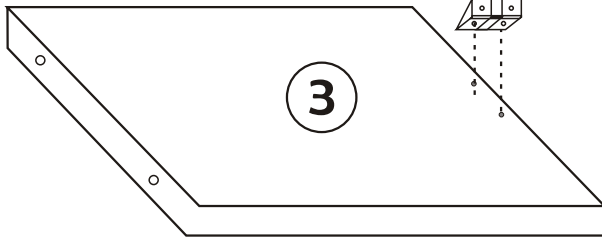

ZENO TV STAND

Assembly Manual

KALUNE DESIGN
furniture

ATTENTION !!

Minifix is the main connection material used in Decortile products ,
Before starting assembly , Please check the drawings below

Accessory List

Z22  2 X	N20 18 X 3,5 m  20 X	T24 6x50 m  4 X	F17  8X
T25  1x	F16 4x40 m  12 X	 4 X	

General View

2

3

4

5

6

7