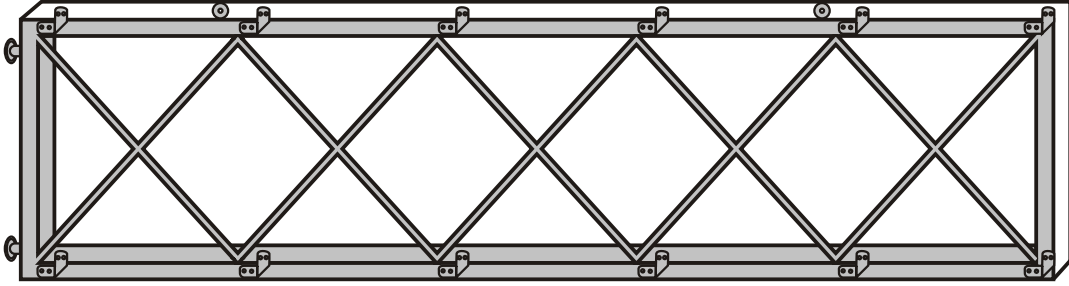

ZENO TV STAND

Assembly Manual

KALUNE DESIGN
furniture

ATTENTION !!

Minifix is the main connection material used in Decortile products ,
Before starting assembly , Please check the drawings below

Accessory List

Z22  2 X	N20 18 X 3,5 m  20 X	T24 6x50 m  4 X	F17  8X
T25  1x	F16 4x40 m  12 X	 4 X	

General View

2

3

4

5

6

7