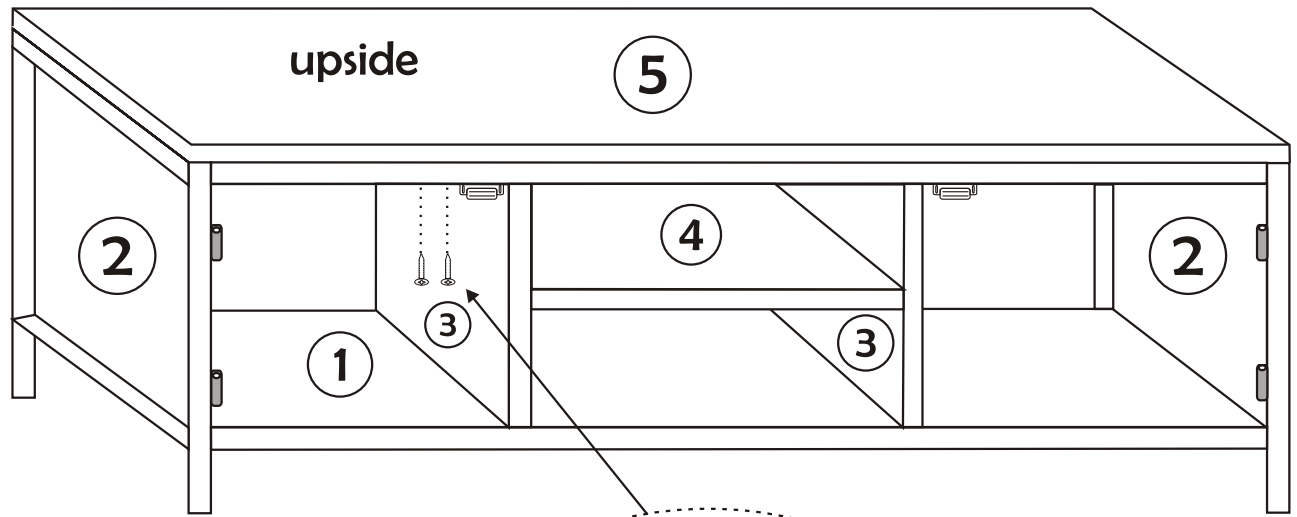

ZENO TV STAND

Assembly Manual

KALUNE DESIGN
furniture

ATTENTION !!

Minifix is the main connection material used in Decortile products ,
Before starting assembly , Please check the drawings below

Accessory List

Z22  2 X	N20 18 X 3,5 m  20 X	T24 6x50 m  4 X	F17  8X
T25  1x	F16 4x40 m  12 X	 4 X	

General View

2

3

4

5

6

7