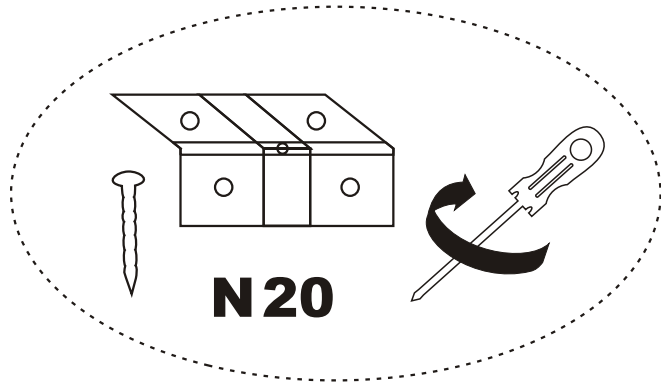

ZENO TV STAND

Assembly Manual

KALUNE DESIGN
furniture

ATTENTION !!

Minifix is the main connection material used in Decortile products ,
Before starting assembly , Please check the drawings below

Accessory List

Z22  2 X	N20 18 X 3,5 m  20 X	T24 6x50 m  4 X	F17  8X
T25  1x	F16 4x40 m  12 X	 4 X	

General View

2

3

4

5

6

7