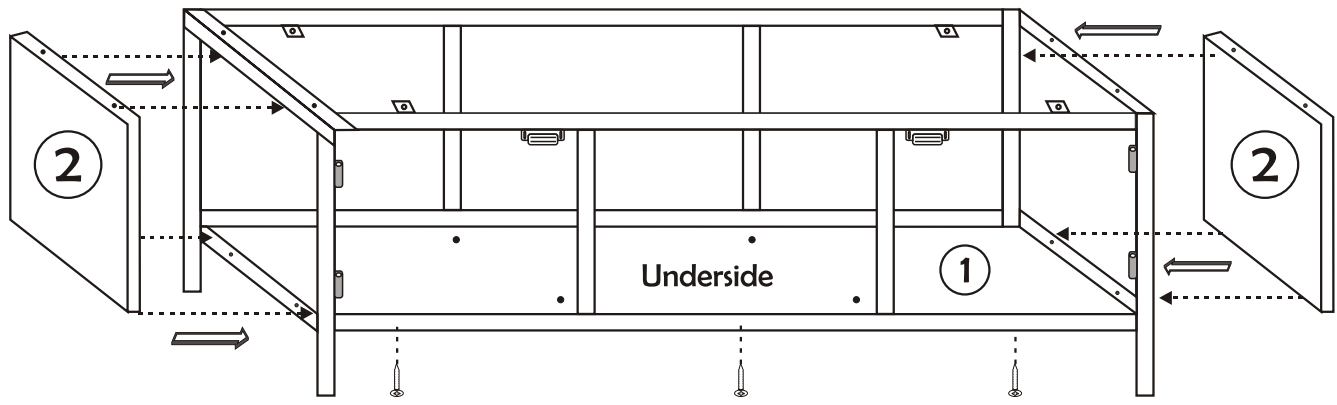

ZENO TV STAND

Assembly Manual

KALUNE DESIGN
furniture

ATTENTION !!

Minifix is the main connection material used in Decortile products ,
Before starting assembly , Please check the drawings below

Accessory List

Z22  2 X	N20 18 X 3,5 m  20 X	T24 6x50 m  4 X	F17  8X
T25  1x	F16 4x40 m  12 X	 4 X	

General View

2

3

4

5

6

7