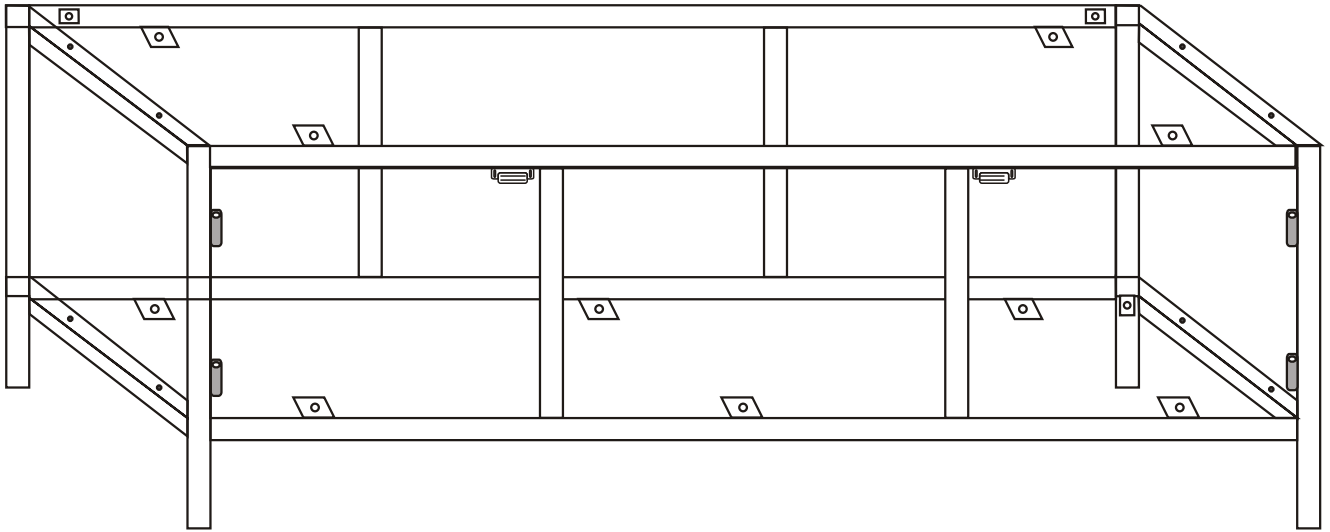

ZENO TV STAND

Assembly Manual

KALUNE DESIGN
furniture

ATTENTION !!

Minifix is the main connection material used in Decortile products ,
Before starting assembly , Please check the drawings below

Accessory List

Z22  2 X	N20 18 X 3,5 m  20 X	T24 6x50 m  4 X	F17  8X
T25  1x	F16 4x40 m  12 X	 4 X	

General View

2

3

4

5

6

7