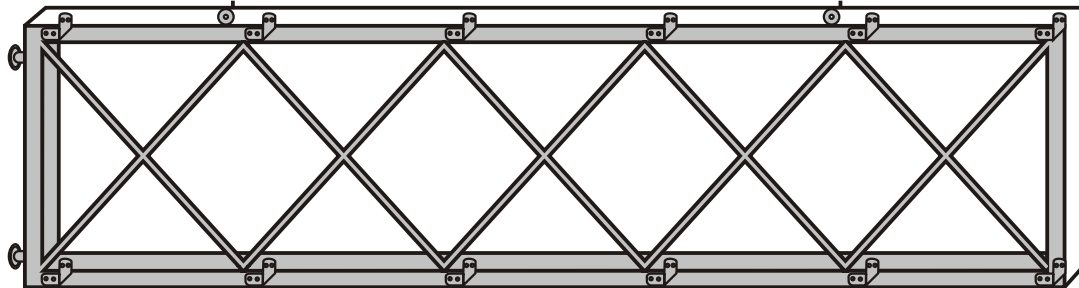

ZENO TV STAND

Assembly Manual

KALUNE DESIGN
furniture

ATTENTION !!

Minifix is the main connection material used in Decortile products ,
Before starting assembly , Please check the drawings below

Accessory List

Z22  2 X	N20 18 X 3,5 m  20 X	T24 6x50 m  4 X	F17  8X
T25  1x	F16 4x40 m  12 X	 4 X	

General View

2

3

4

5

6

7