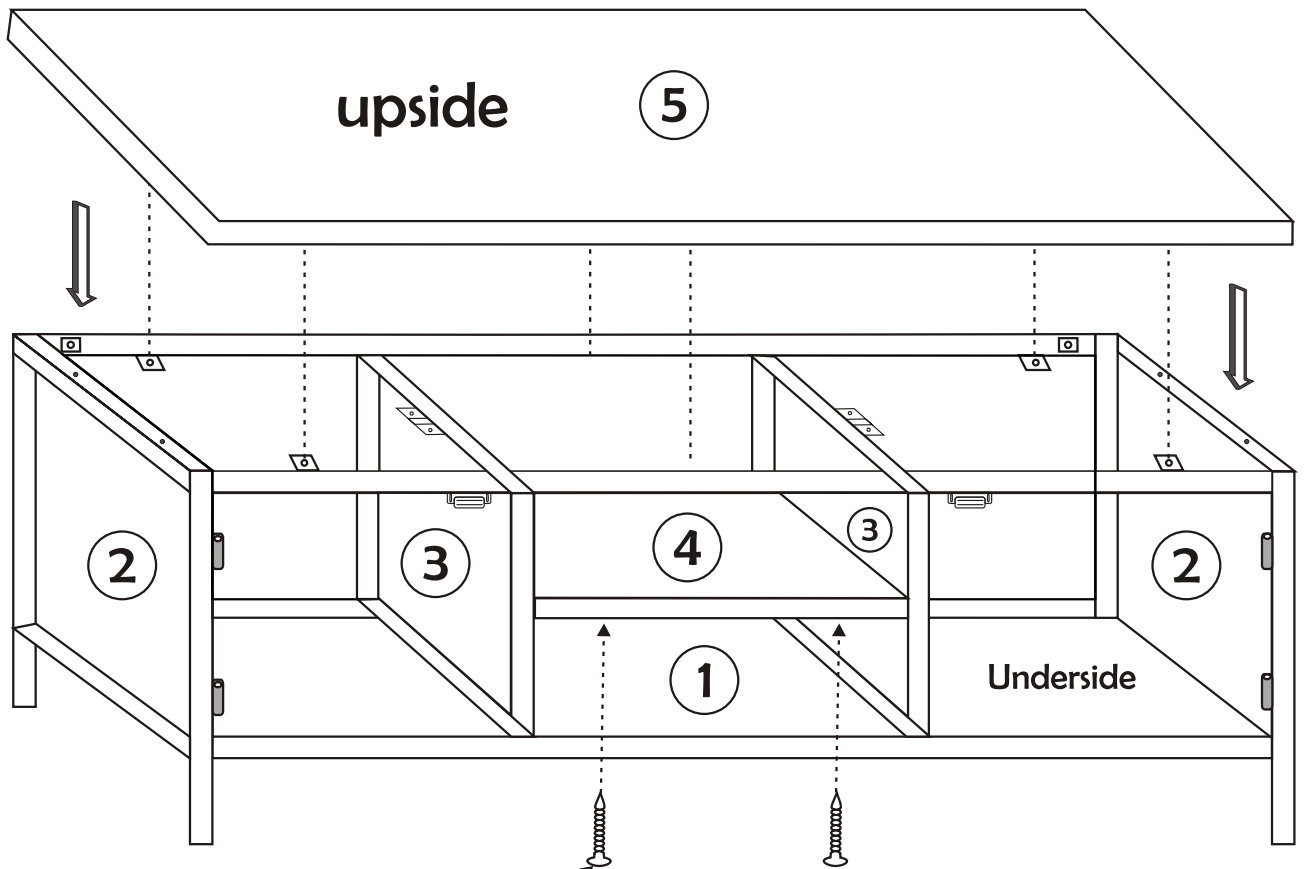

ZENO TV STAND

Assembly Manual

KALUNE DESIGN
furniture

ATTENTION !!

Minifix is the main connection material used in Decortile products ,
Before starting assembly , Please check the drawings below

Accessory List

Z22  2 X	N20 18 X 3,5 m  20 X	T24 6x50 m  4 X	F17  8X
T25  1x	F16 4x40 m  12 X	 4 X	

General View

2

3

4

5

6

7