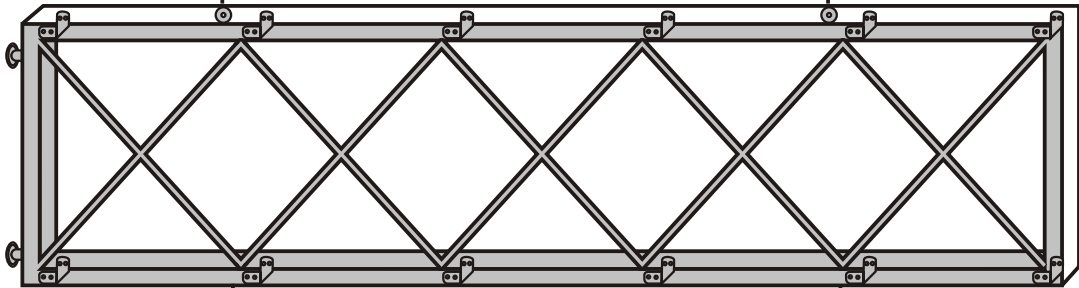

ZENO TV STAND

Assembly Manual

KALUNE DESIGN
furniture

ATTENTION !!

Minifix is the main connection material used in Decortile products ,
Before starting assembly , Please check the drawings below

Accessory List

Z22  2 X	N20 18 X 3,5 m  20 X	T24 6x50 m  4 X	F17  8X
T25  1x	F16 4x40 m  12 X	 4 X	

General View

2

3

4

5

6

7