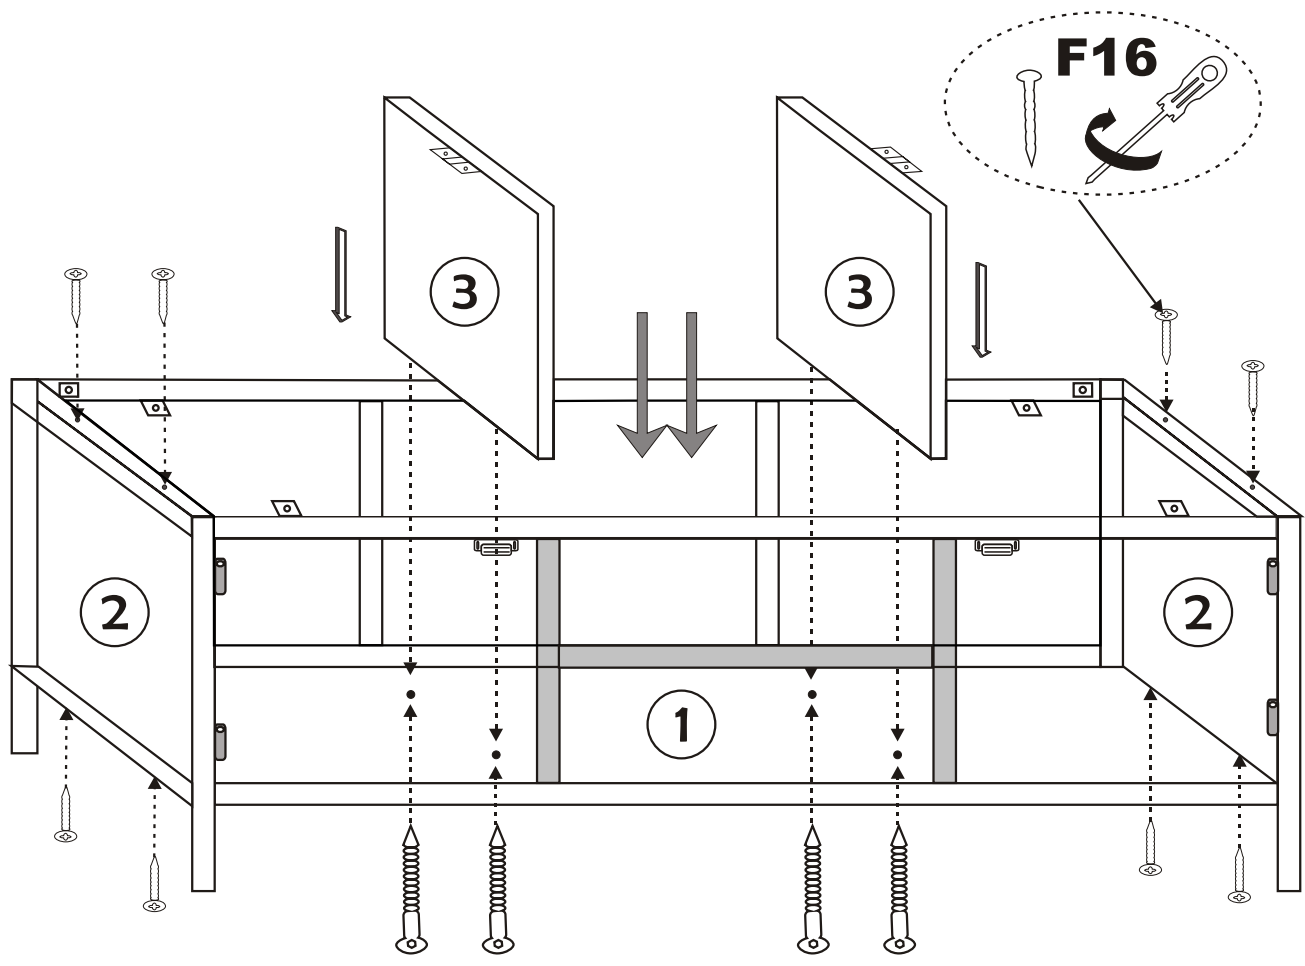

ZENO TV STAND

Assembly Manual

KALUNE DESIGN
furniture

ATTENTION !!

Minifix is the main connection material used in Decortile products ,
Before starting assembly , Please check the drawings below

Accessory List

Z22  2 X	N20 18 X 3,5 m  20 X	T24 6x50 m  4 X	F17  8X
T25  1x	F16 4x40 m  12 X	 4 X	

General View

2

3

4

5

6

7