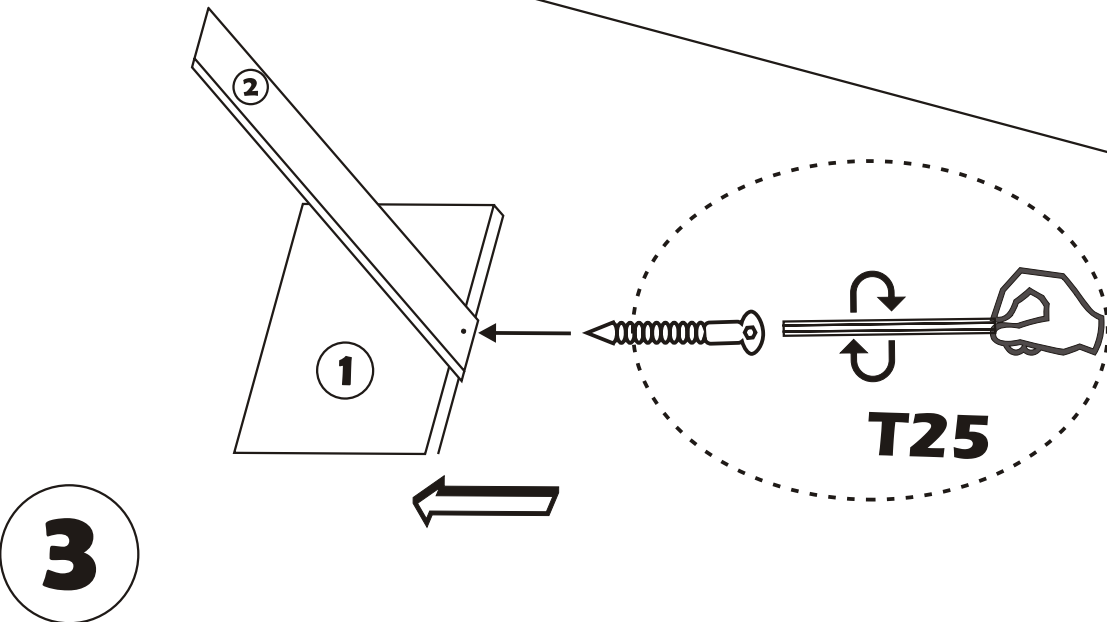

BASIC - TV STAND

Assembly Manual

KALUNE DESIGN
furniture

BASIC - TV STAND

ATTENTION !! **BASIC - TV**

Minifix is the main connection material used in Decortile products ,
Before starting assembly , Please check the drawings below

Accessory List

T24  8X	6×50 m	T25  1X	 8X
--	---------------	--	--

General View

3

A

B

4

5