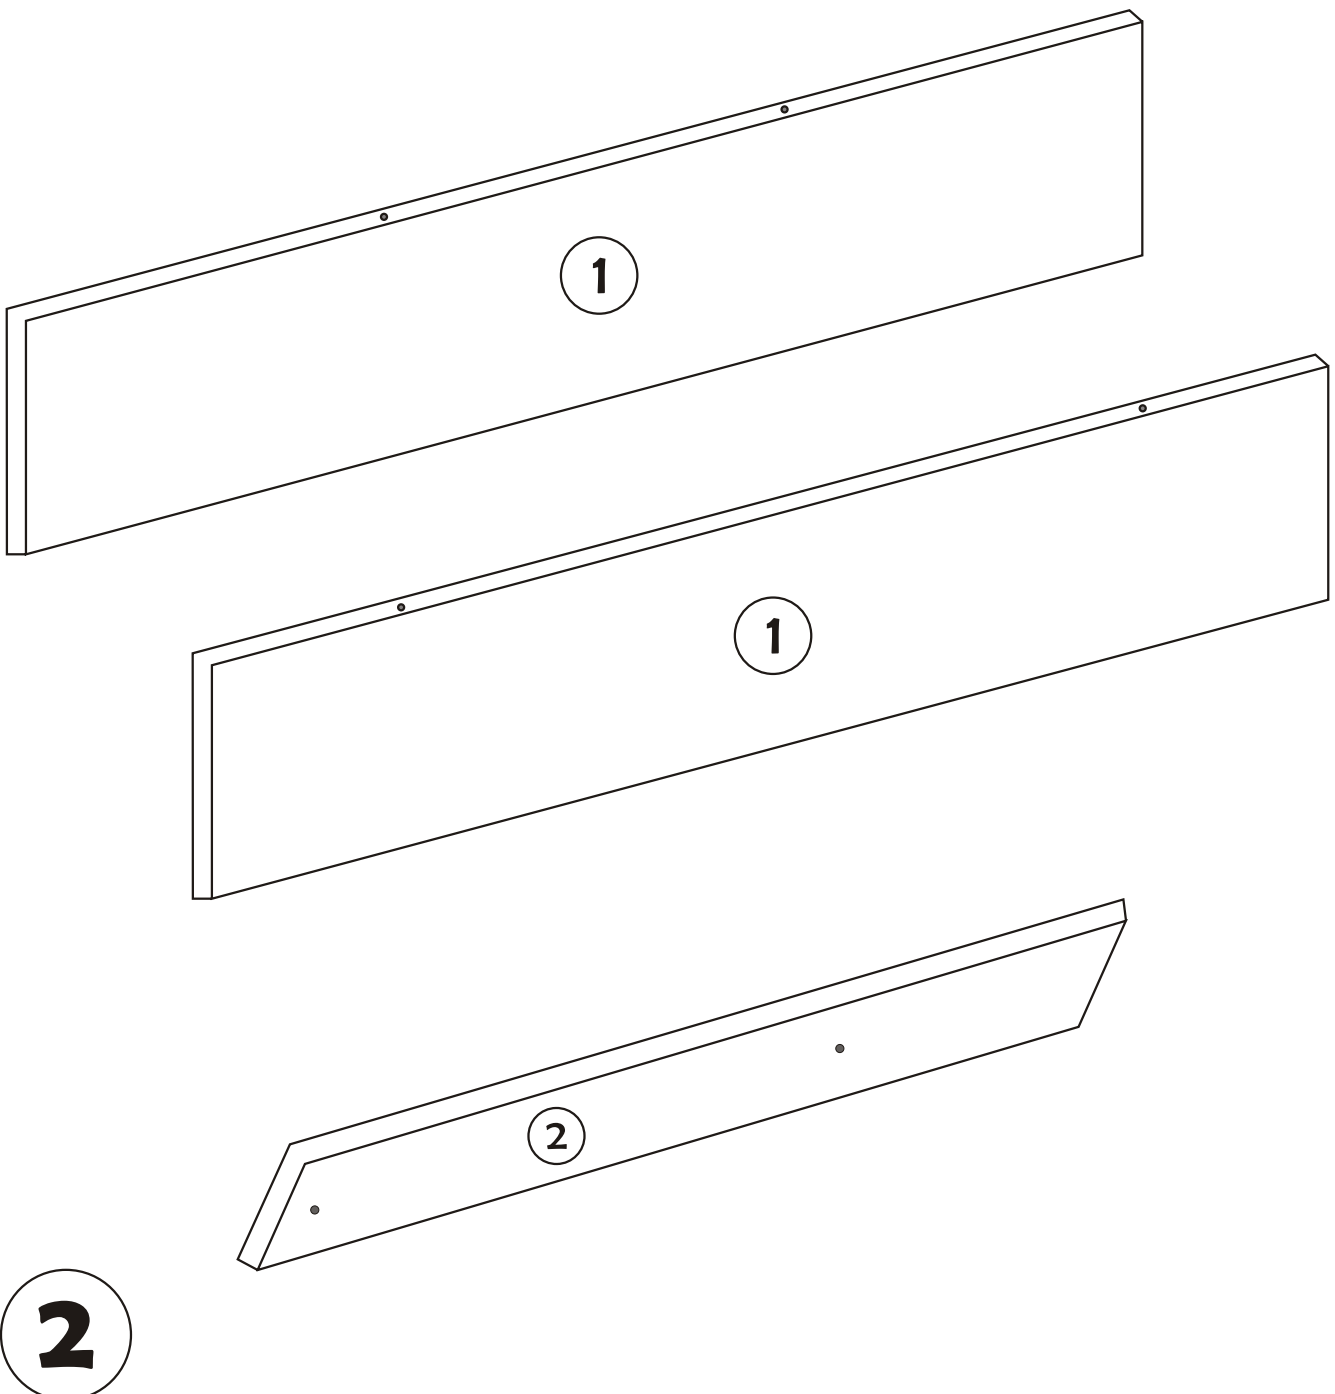

BASIC - TV STAND

Assembly Manual

KALUNE DESIGN
furniture

BASIC - TV STAND

ATTENTION !! **BASIC - TV**

Minifix is the main connection material used in Decortile products ,
Before starting assembly , Please check the drawings below

Accessory List

T24  8X	6×50 m	T25  1X	 8X
--	---------------	--	--

General View

3

A

B

4

5