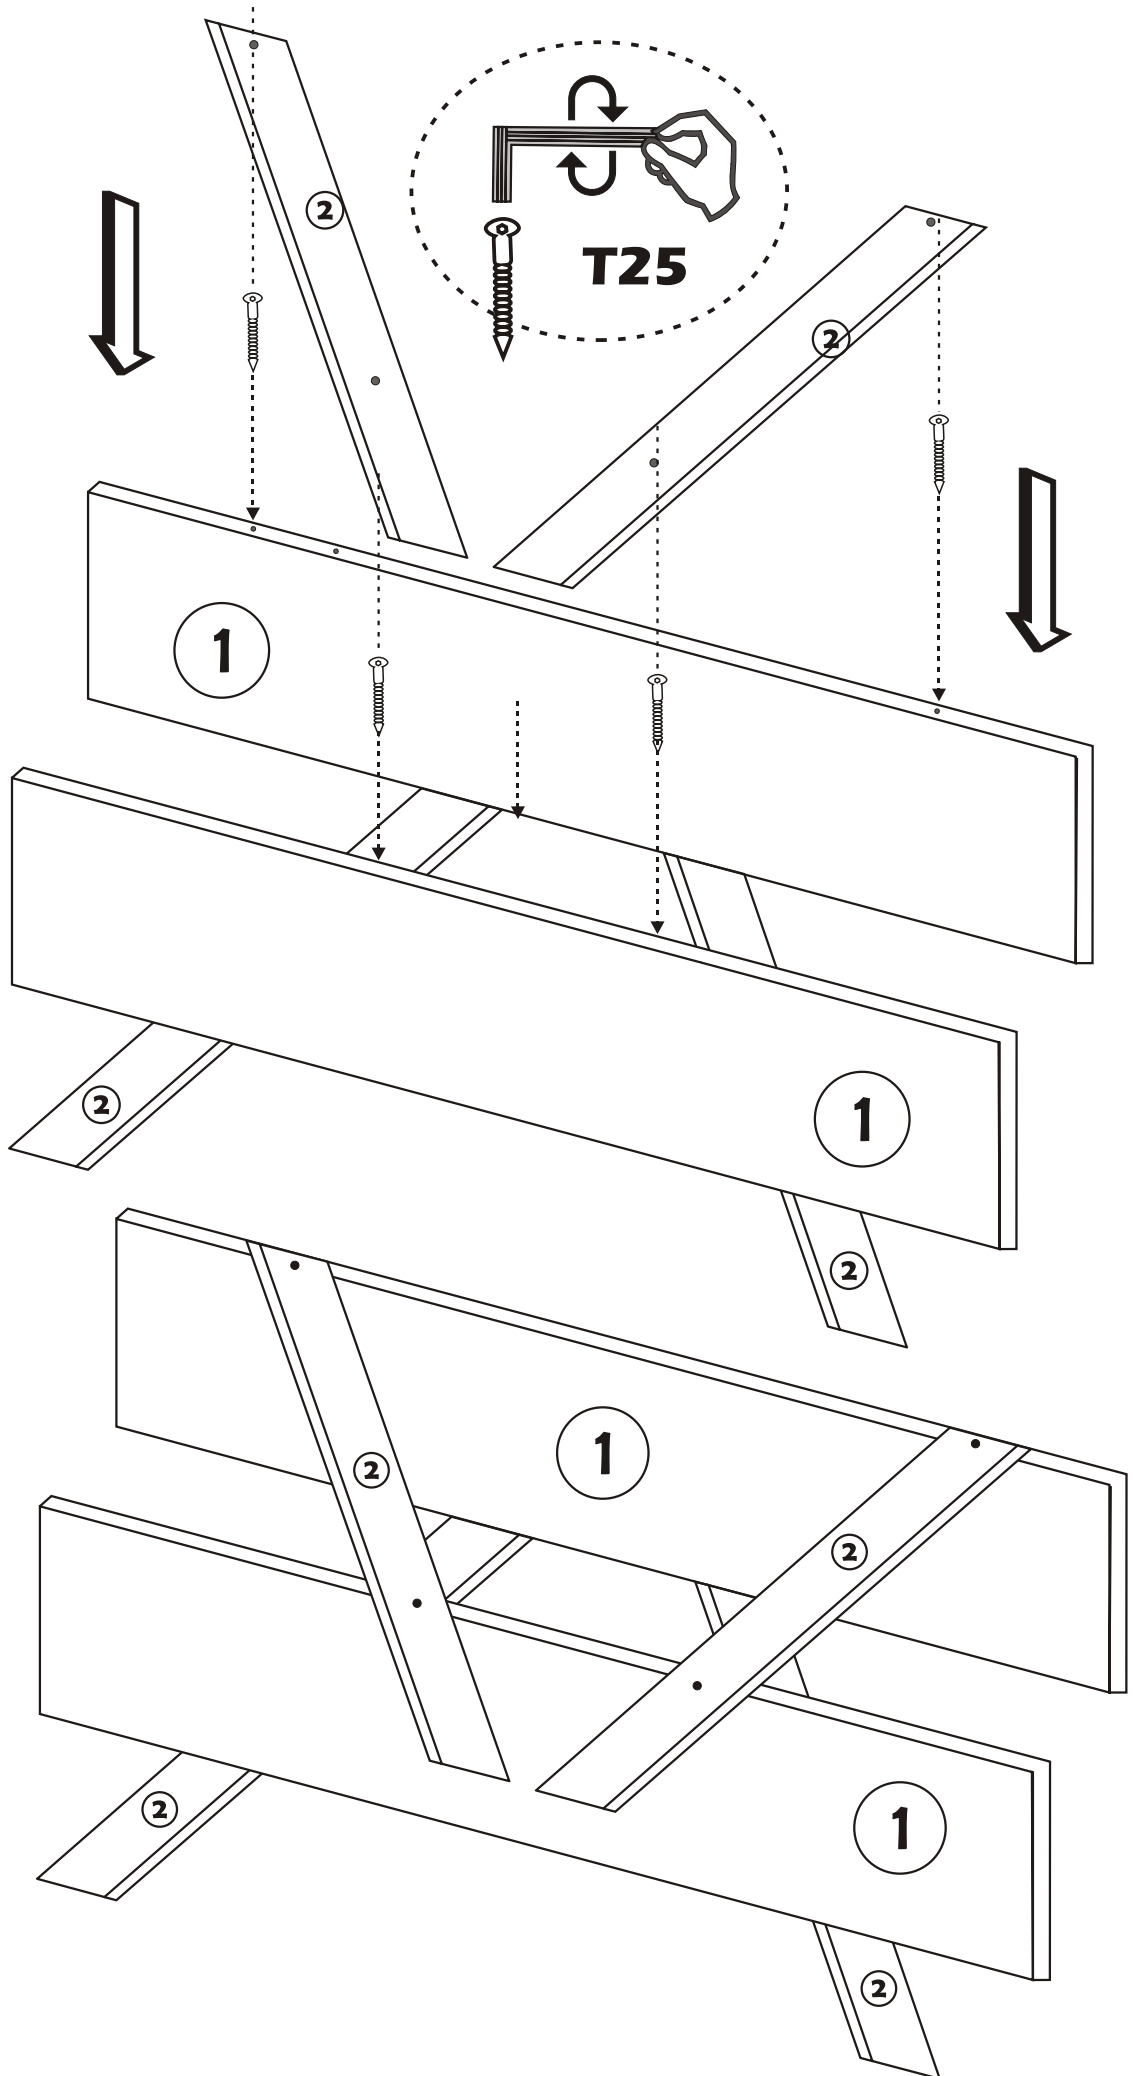

BASIC - TV STAND

Assembly Manual

KALUNE DESIGN
furniture

BASIC - TV STAND

ATTENTION !! **BASIC - TV**

Minifix is the main connection material used in Decortile products ,
Before starting assembly , Please check the drawings below

Accessory List

T24  8X	6×50 m	T25  1X	 8X
--	---------------	--	--

General View

3

A

B

4

5