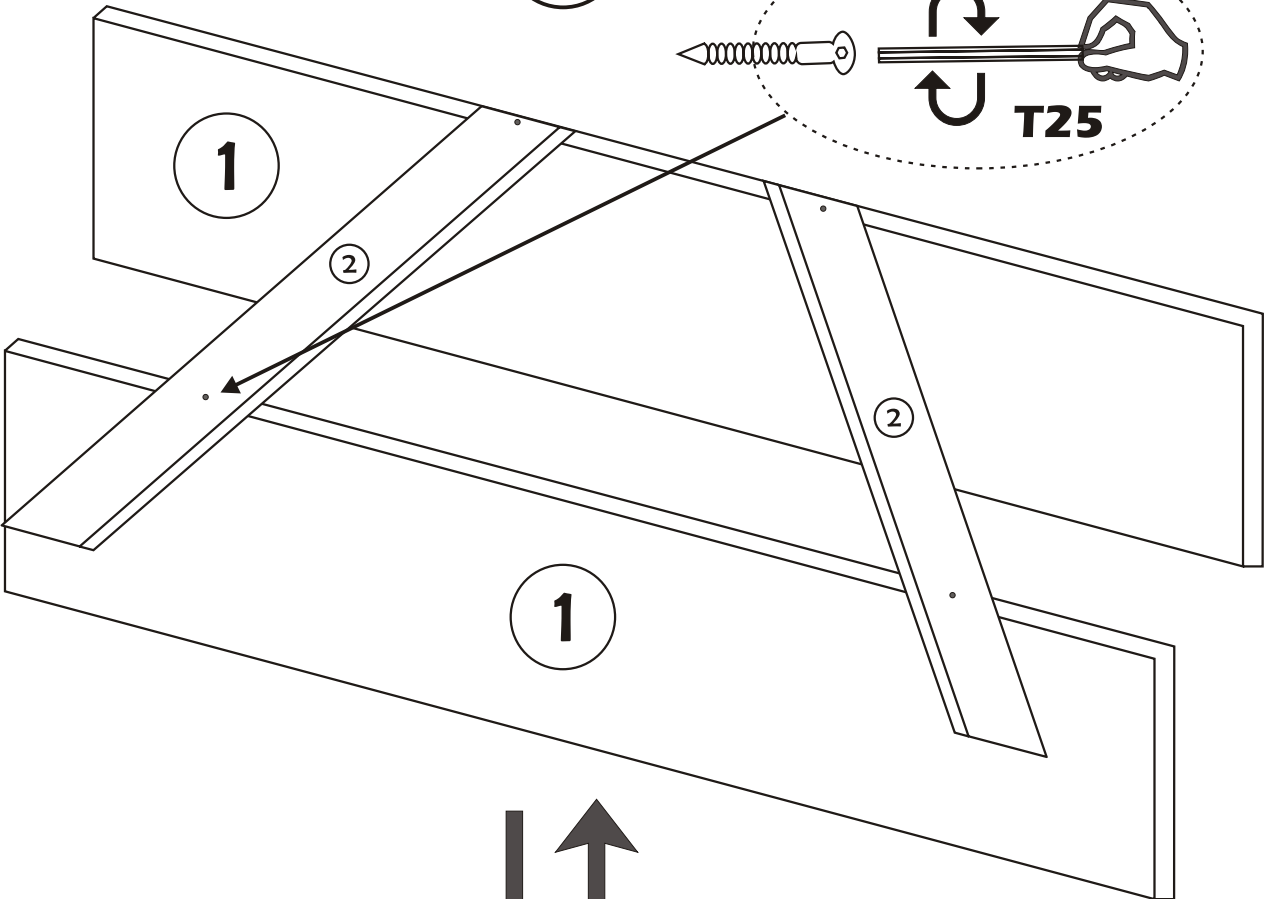

BASIC - TV STAND

Assembly Manual

KALUNE DESIGN
furniture

BASIC - TV STAND

ATTENTION !! **BASIC - TV**

Minifix is the main connection material used in Decortile products ,
Before starting assembly , Please check the drawings below

Accessory List

T24  8X	6×50 m	T25  1X	 8X
--	---------------	--	--

General View

3

A

B

4

5