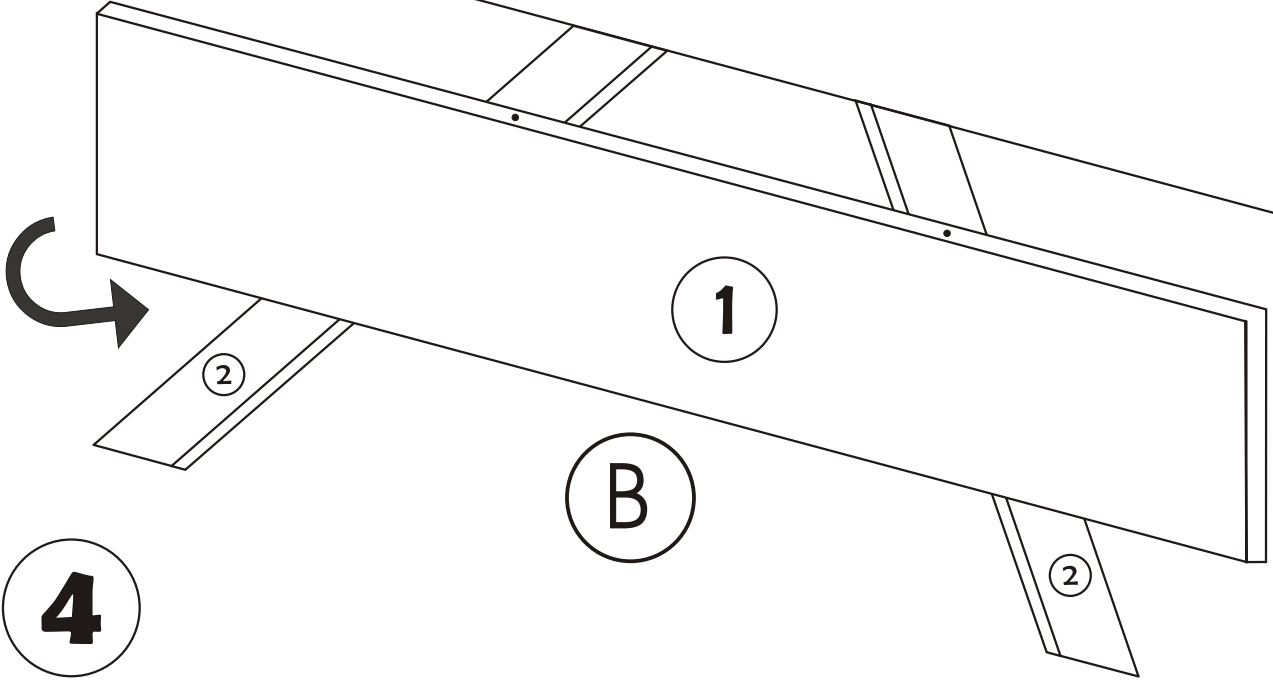

BASIC - TV STAND

Assembly Manual

KALUNE DESIGN
furniture

BASIC - TV STAND

ATTENTION !! **BASIC - TV**

Minifix is the main connection material used in Decortile products ,
Before starting assembly , Please check the drawings below

Accessory List

T24  8X	6×50 m	T25  1X	 8X
--	---------------	--	--

General View

3

A

B

4

5