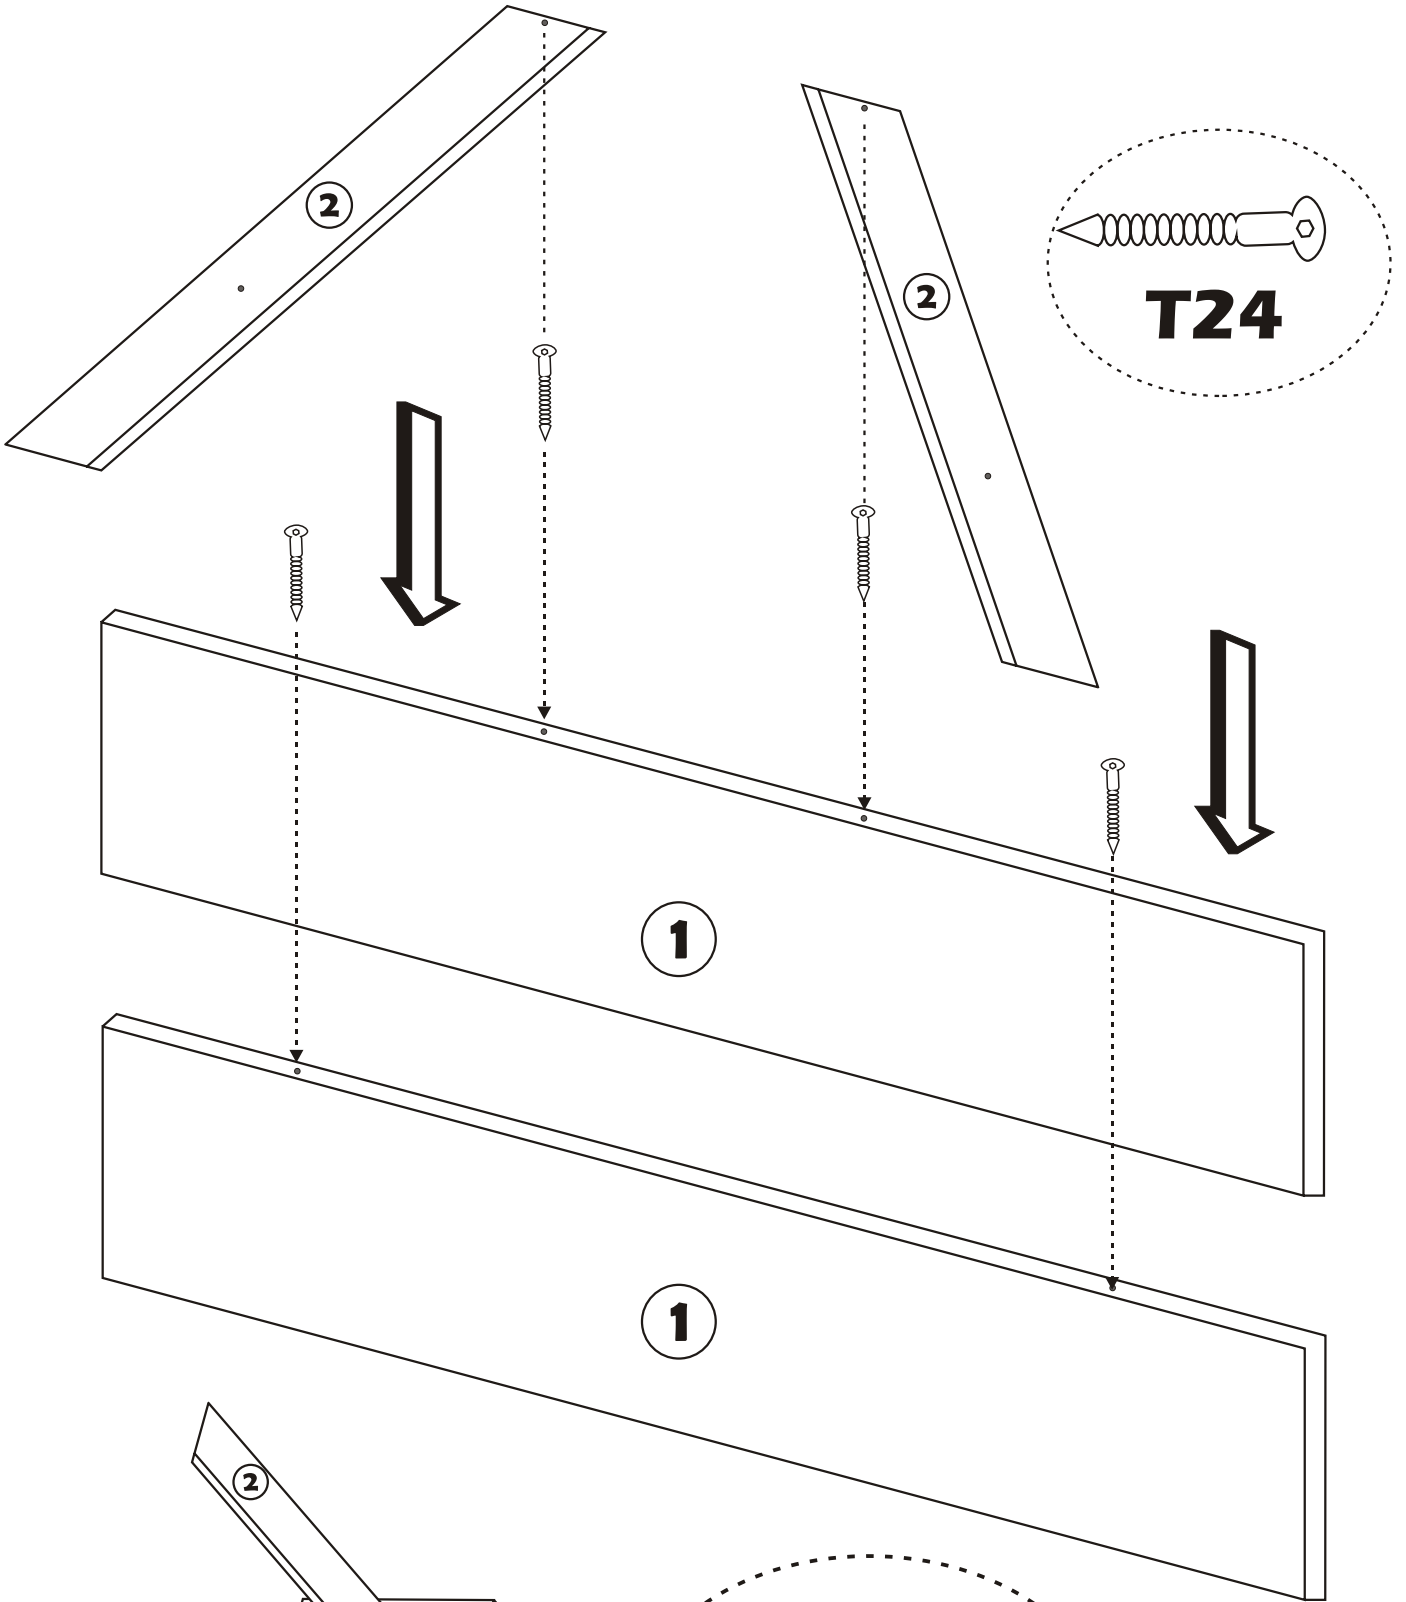

BASIC - TV STAND

Assembly Manual

KALUNE DESIGN
furniture

BASIC - TV STAND

ATTENTION !! **BASIC - TV**

Minifix is the main connection material used in Decortile products ,
Before starting assembly , Please check the drawings below

Accessory List

T24  8X	6×50 m	T25  1X	 8X
--	---------------	--	--

General View

3

A

B

4

5