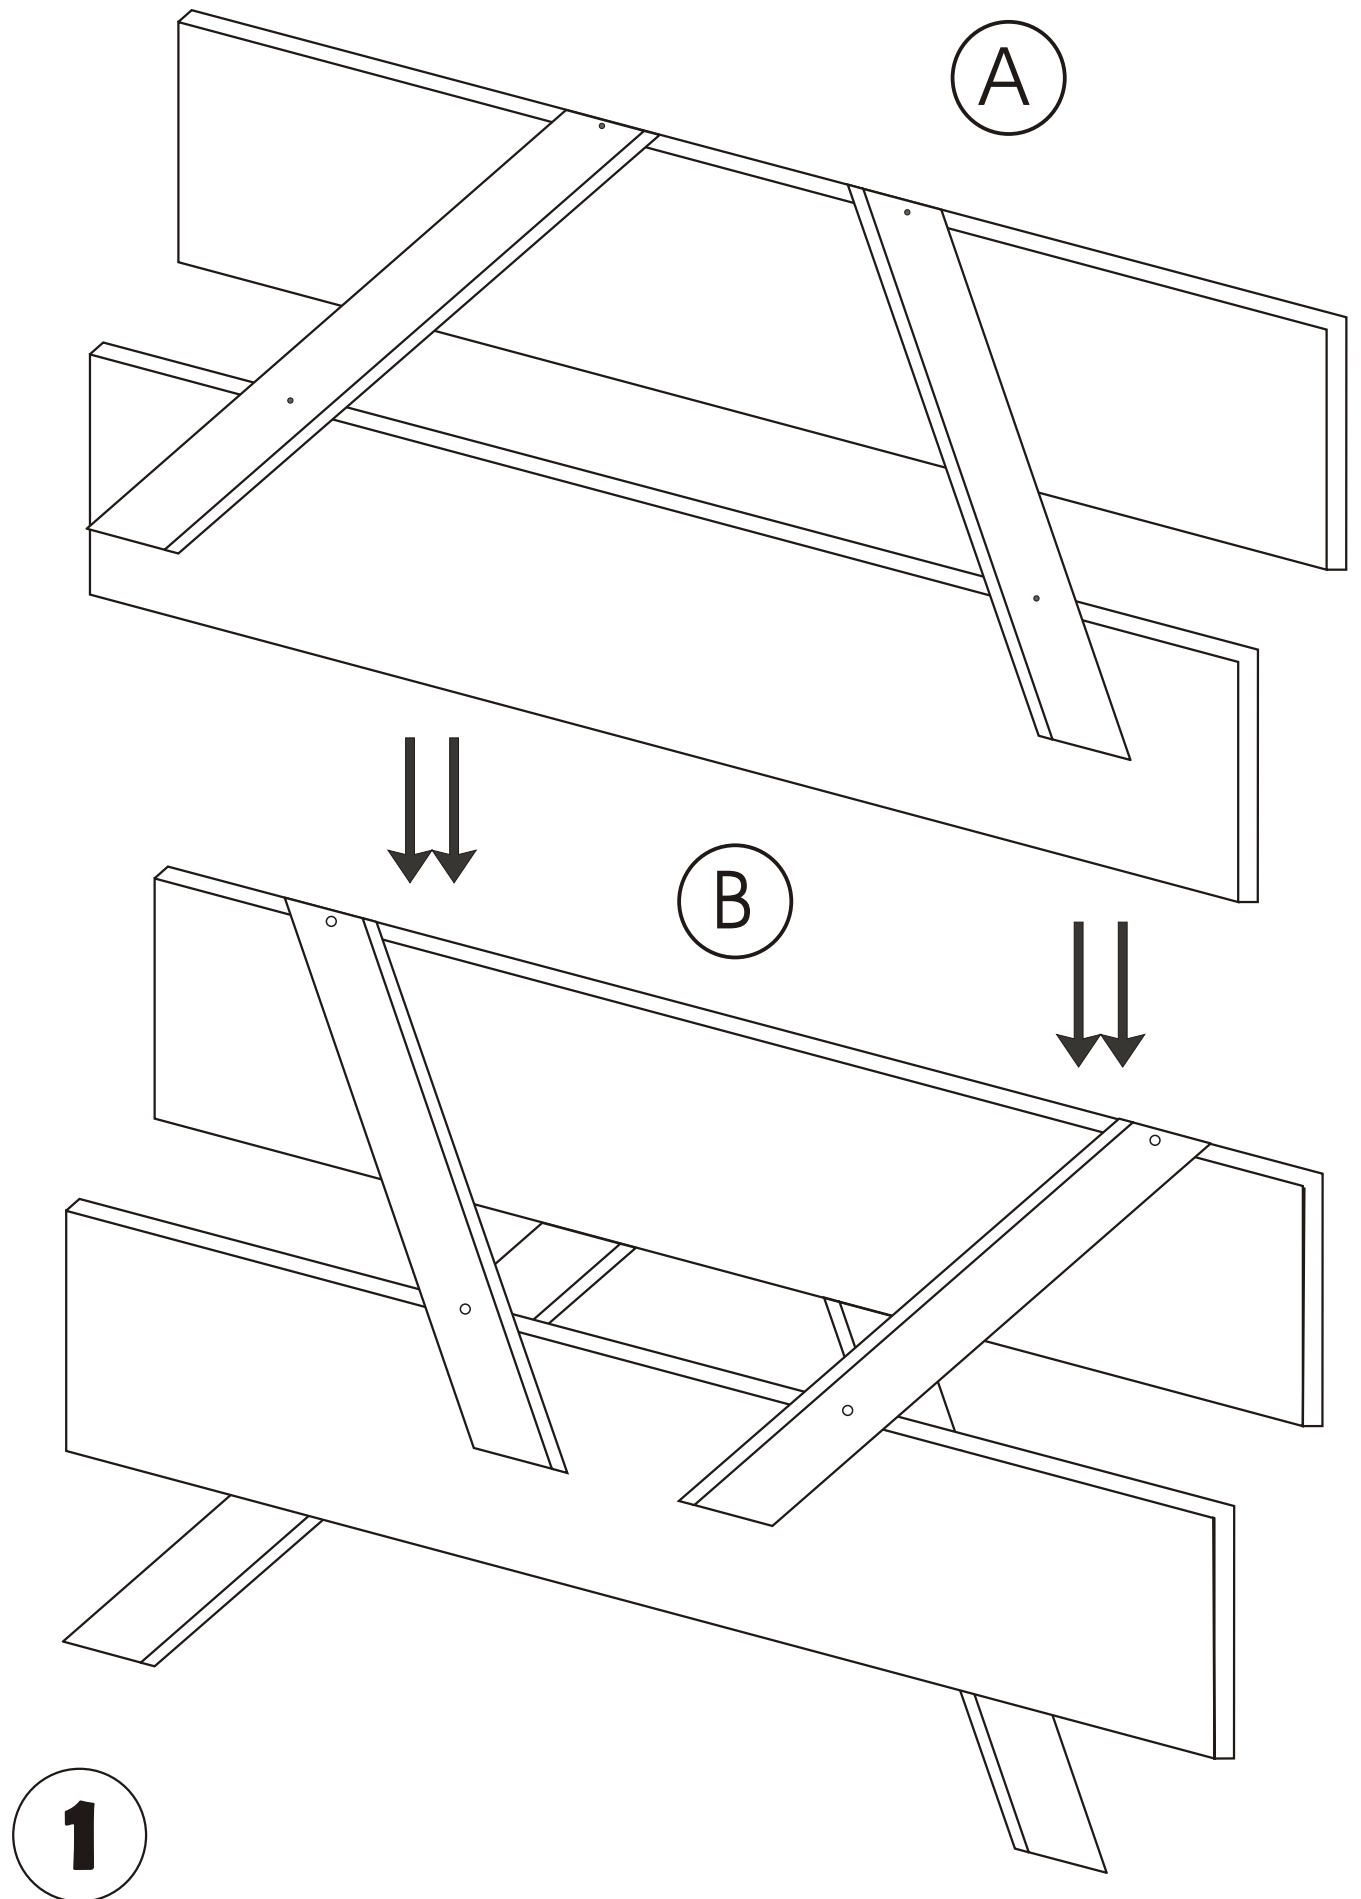

BASIC - TV STAND

Assembly Manual

KALUNE DESIGN
furniture

BASIC - TV STAND

ATTENTION !! **BASIC - TV**

Minifix is the main connection material used in Decortile products ,
Before starting assembly , Please check the drawings below

Accessory List

T24  8X	6×50 m	T25  1X	 8X
--	---------------	--	--

General View

3

A

B

4

5